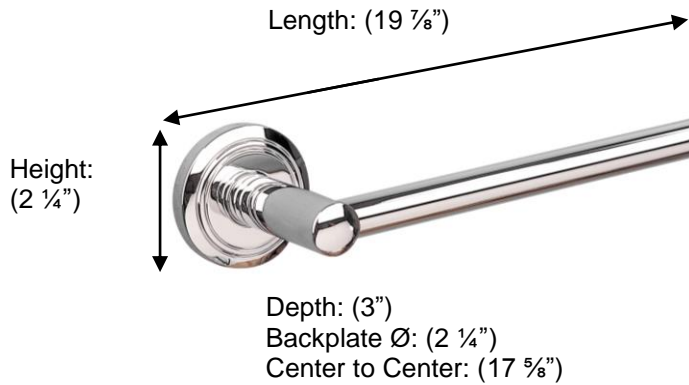

Miller
FINE BATHROOM INTERIORS **OSLO**

M8006 Towel Rail, 18"

Description:
Towel Rail, 18"

Finishes:
CR – Chrome
NI – Polished Nickel

Material:
Brass

Method of Attachment:
Direct to wall

Country of Origin:

United Kingdom

All Dimensions are approximate