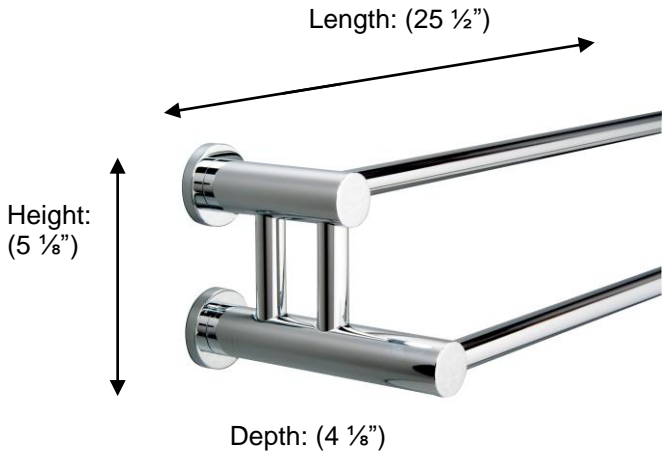

Miller
FINE BATHROOM INTERIORS **MONTANA**

M6727 Contemporary Double Towel Rail, 24"

Description:
Contemporary Double Towel Rail, 24"

Finishes:
CR – Chrome

Material:
Brass

Method of Attachment:
Direct to wall