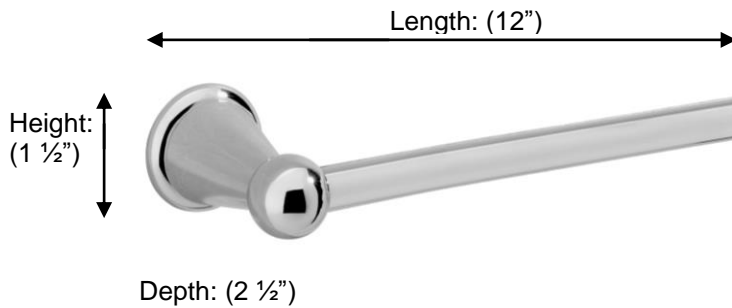

## 66843 Towel Rail

**Description:**

Towel rail, 12"

**Finishes:**

CR – Chrome

NI – Polished Nickel

ES – Satin Nickel

**Material:**

Brass

**Backplate Diameter:** (1 1/2")

**Method of Fixing:**

Direct to wall

**Country of Origin:**

Portugal