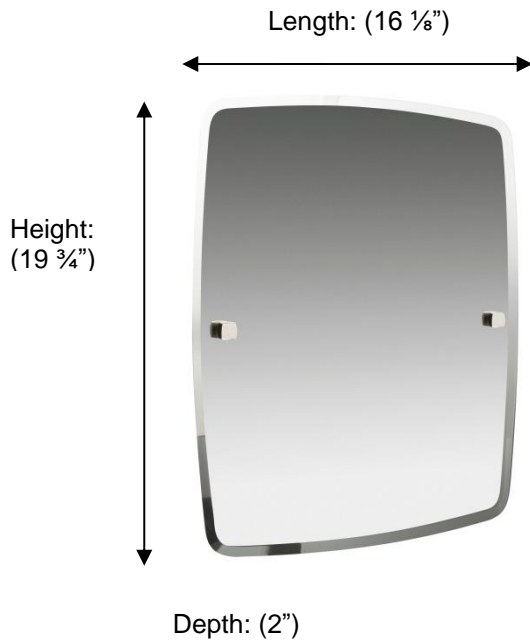

Miller
FINE BATHROOM INTERIORS **Denver**

M6400 Mirror

Description:

Mirror

Finishes:

CR – Chrome

Material:

Brass and tempered glass

Method of Attachment:

Direct to wall

Country of Origin:

United Kingdom

All Dimensions are approximate