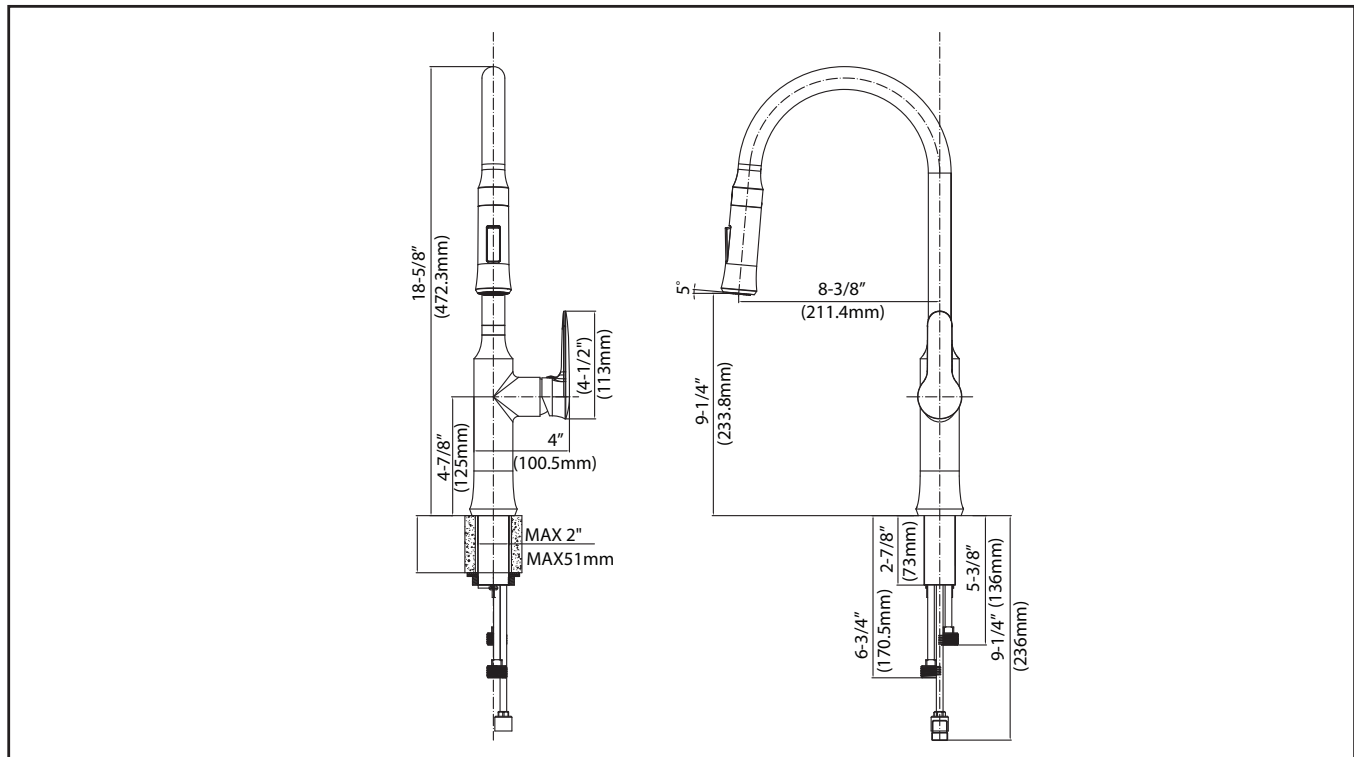

Nola™ / KPF-1630

Single Lever Pull-down Kitchen Faucet

Chrome / Stainless Steel Finishes

Kräus®

SPECIFICATION SHEET

Material

Body: Brass
Handle: Zinc
Sprayer: ABS
Waterway: Braided Nylon

Spout

Swivel: 360
Design: Full Body
Pull Down

Sprayhead

Flow Rate: 1.75 gpm (6.6L/min) @ 60 psi
Aerator: Neoperl/1.75GPM
Name: Cache Perlator Honeycomb
Function: Spray/Stream
Nozzles: Easy Clean Rubber Nozzles
Docking: Secure

Hose

Type: Neoperl

Cartridge

Brand: Sedal
Size: 25mm
Style: Lever

Mounting

Holes: 1 - 3 Holes
Type: Brass Nut

Waterlines

Type : Haoyamei, 600mm
Flexible
Connections: 3/8"
Materials: Braided Stainless Steel
Included

Dimensions

Faucet Dimensions: 18 5/8" x 8 3/8" x 2"
Handle Clearance: 3 1/4"

Accessories Included

Escutcheon Plate, Weight, Hex Wrench

Kraus Limited Lifetime Warranty: See website for details www.kraususa.com

1.800.775.0703 / customerservice@kraususa.com

Codes/Standards: Meets ASME A112.18.1/CSA B125.1, NSF/ANSI Standard 61 certified by IAPMO, NSF/ANSI Standard 372 certified by IAPMO, CAL GREEN, CEC, ADA

REV. August 16, 2016