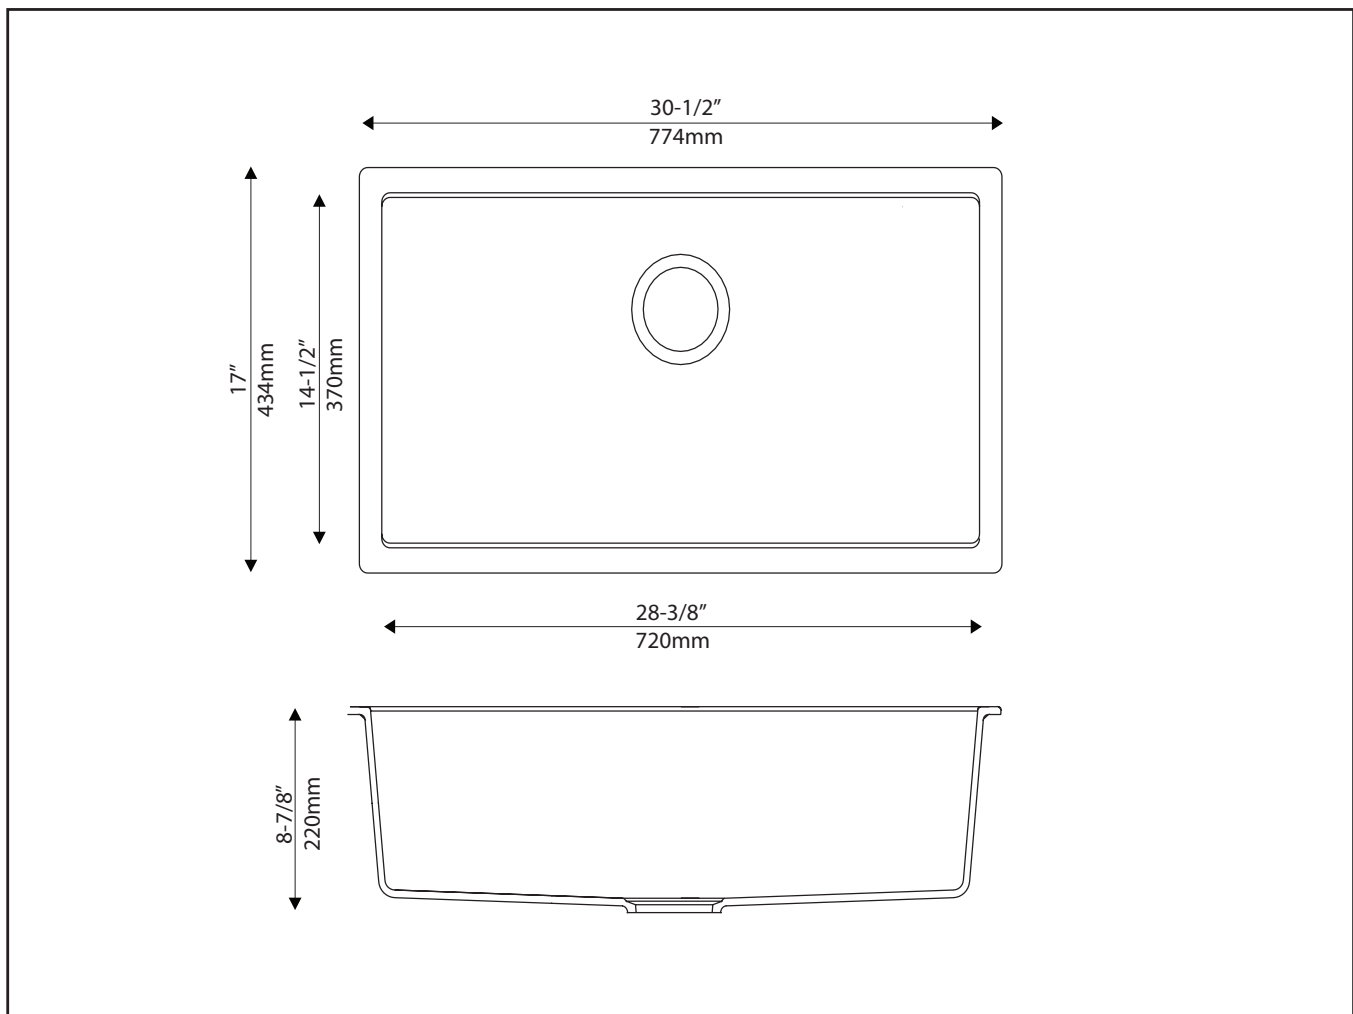

KGU-413B

31 Inch Undermount Single Bowl Black Onyx
Granite Kitchen Sink
Black Onyx

Kräus®

SPECIFICATION SHEET

Material

Composite

Minimum Cabinet Size

Undermount : 33"

Installation Type

Undermount

Dimensions

Sink Dimensions: 30 1/2" x 17" x 8 7/8"

Bowl Type

Single Bowl Sink
Cast (Granite): Cast

Accessories Included

BST-2, Mounting Hardware, Template, Towel

Kraus Limited Lifetime Warranty: See website for details www.kraususa.com

1.800.775.0703 / customerservice@kraususa.com