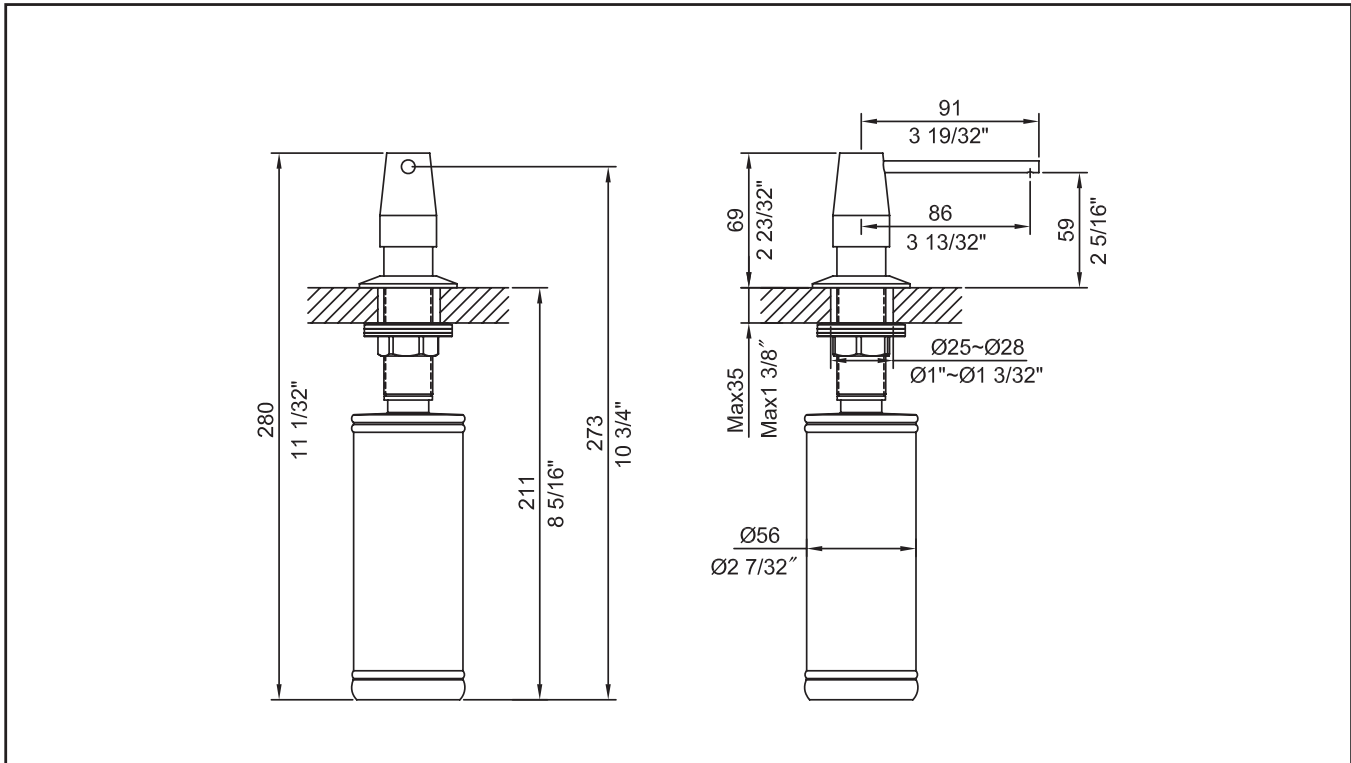

KSD-42

Soap Dispenser

Kräus®

SPECIFICATION SHEET

Finish

- Chrome
- Stainless Steel

Material

Brass

Features

- Solid Brass Construction
- Self-Priming Pump
- Refillable from Above
- Holds up to 12 oz. of Liquid
- Pump: 2-23/32"
- Spout: 3-19/32"

Kraus Limited Lifetime Warranty: See website for details www.kraususa.com

1.800.775.0703 / customerservice@kraususa.com

REV. August 18, 2016