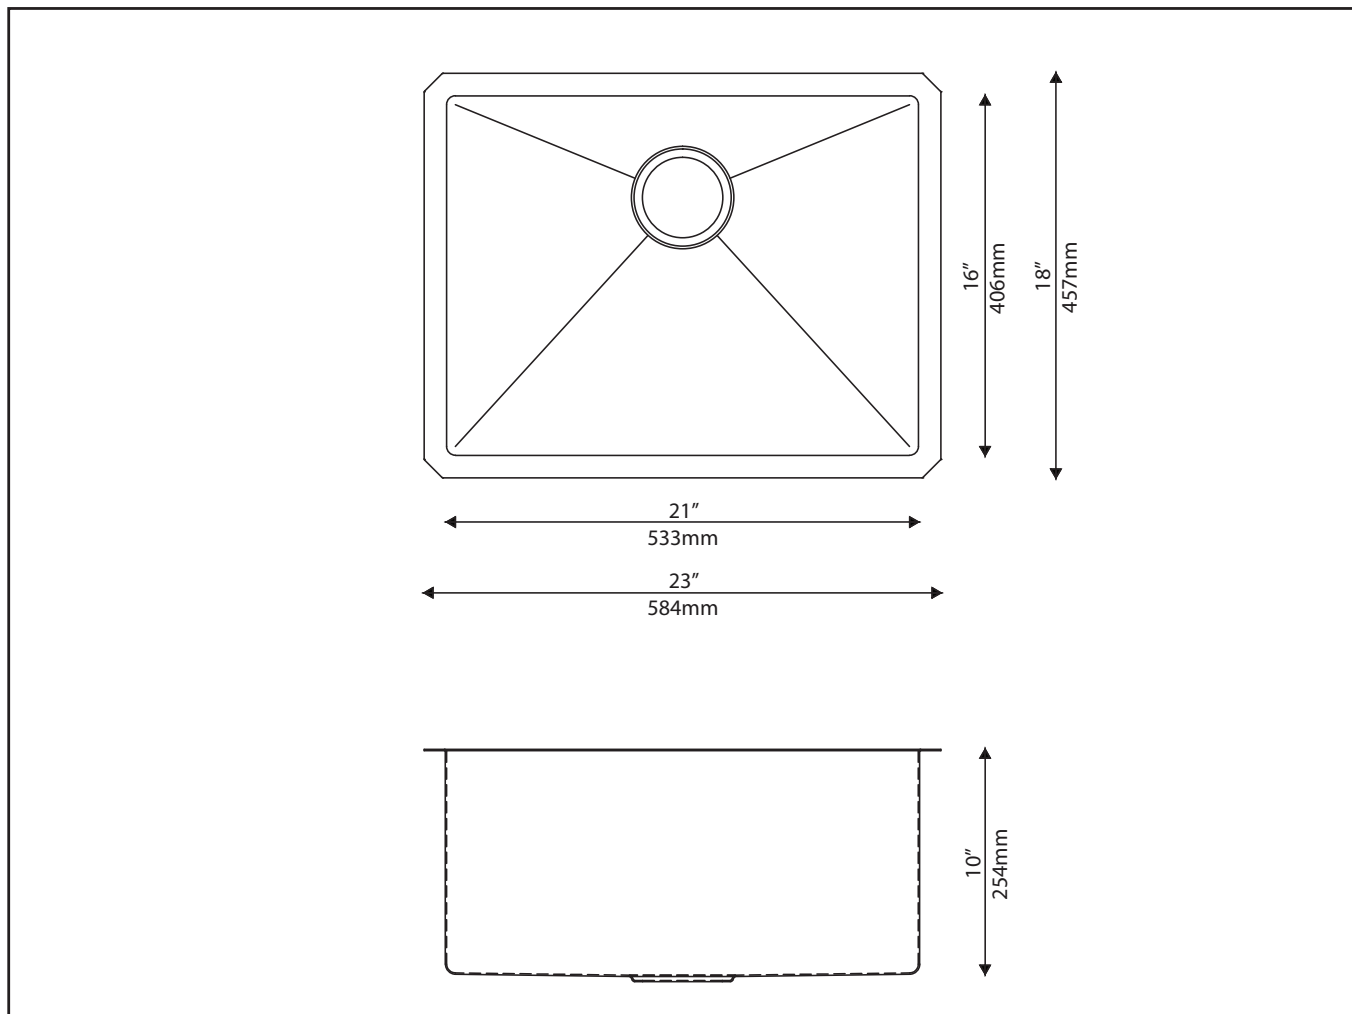

Technology

Noise Defend

Kraus Limited Lifetime Warranty: See website for details www.kraususa.com

1.800.775.0703 / customerservice@kraususa.com