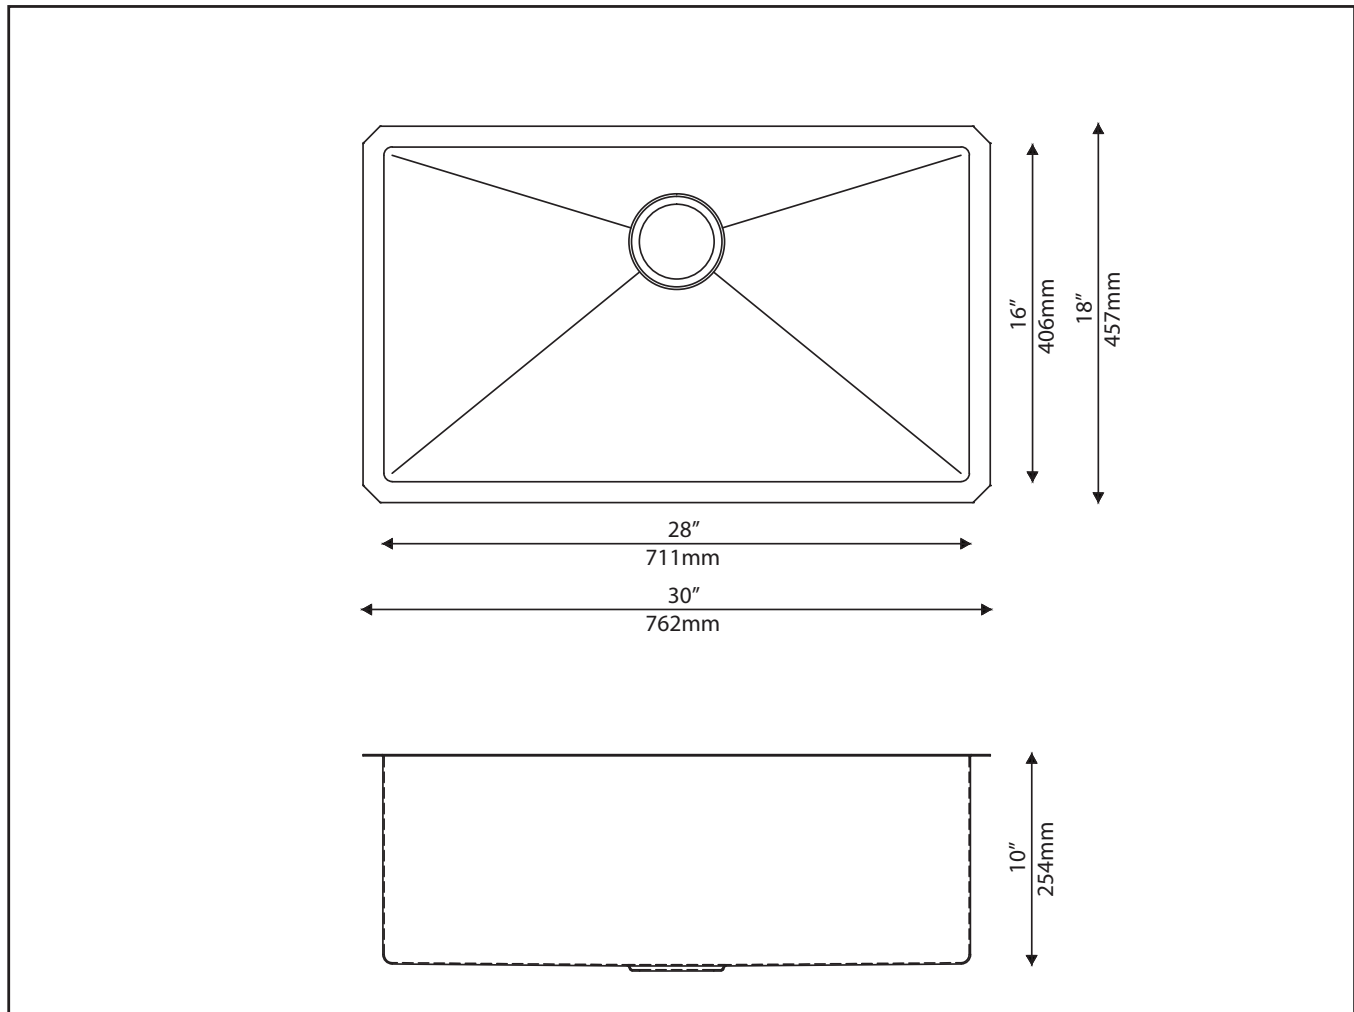

Technology

Noise Defend

Kraus Limited Lifetime Warranty: See website for details www.kraususa.com

1.800.775.0703 / customerservice@kraususa.com