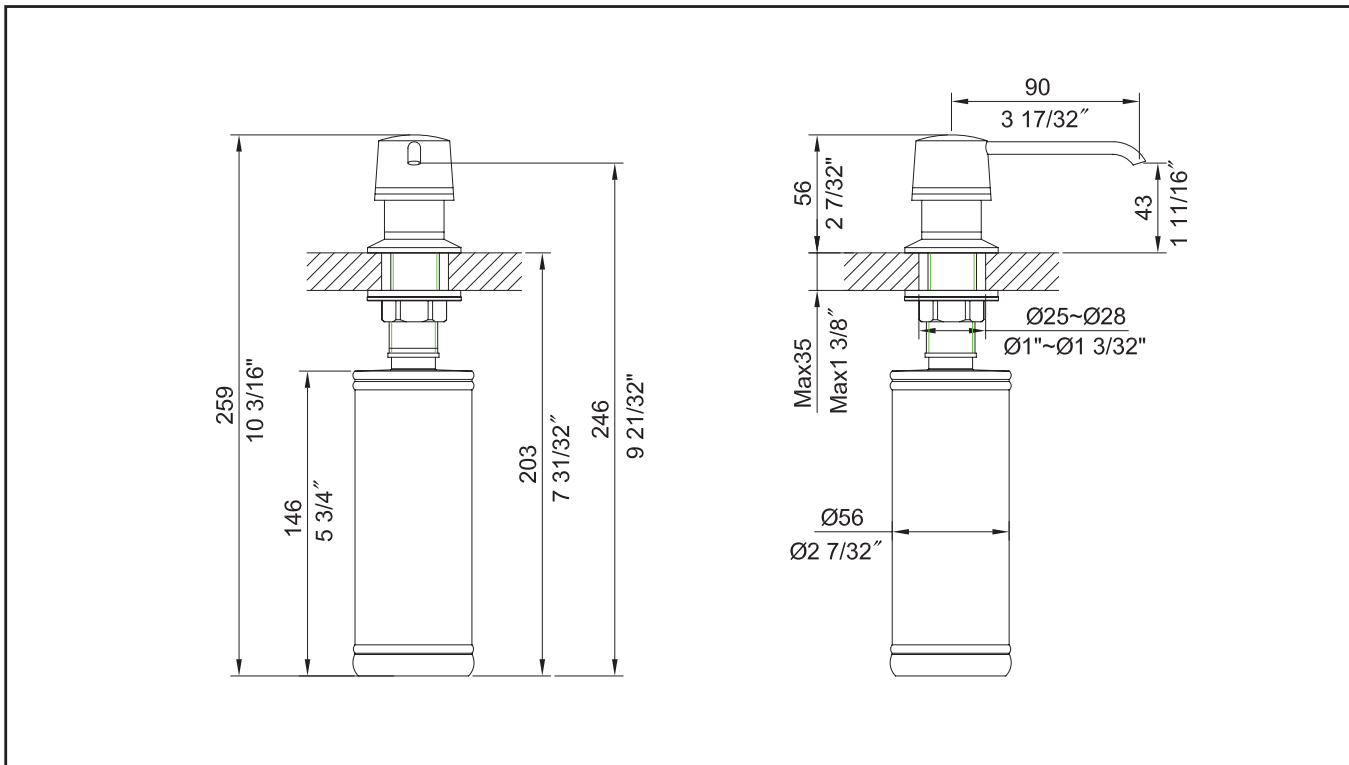

KSD-30

Soap Dispenser

Kräus®

SPECIFICATION SHEET

Finish

- Chrome
- Oil Rubbed Bronze
- Satin Nickel
- Black

Material

Brass

Features

- Solid Brass Construction
- Self-Priming Pump
- Refillable from Above
- Holds up to 14 oz. of Liquid
- Pump: 2-7/32"
- Spout: 3-17/32"

Kraus Limited Lifetime Warranty: See website for details www.kraususa.com

1.800.775.0703 / customerservice@kraususa.com

REV. August 18, 2016