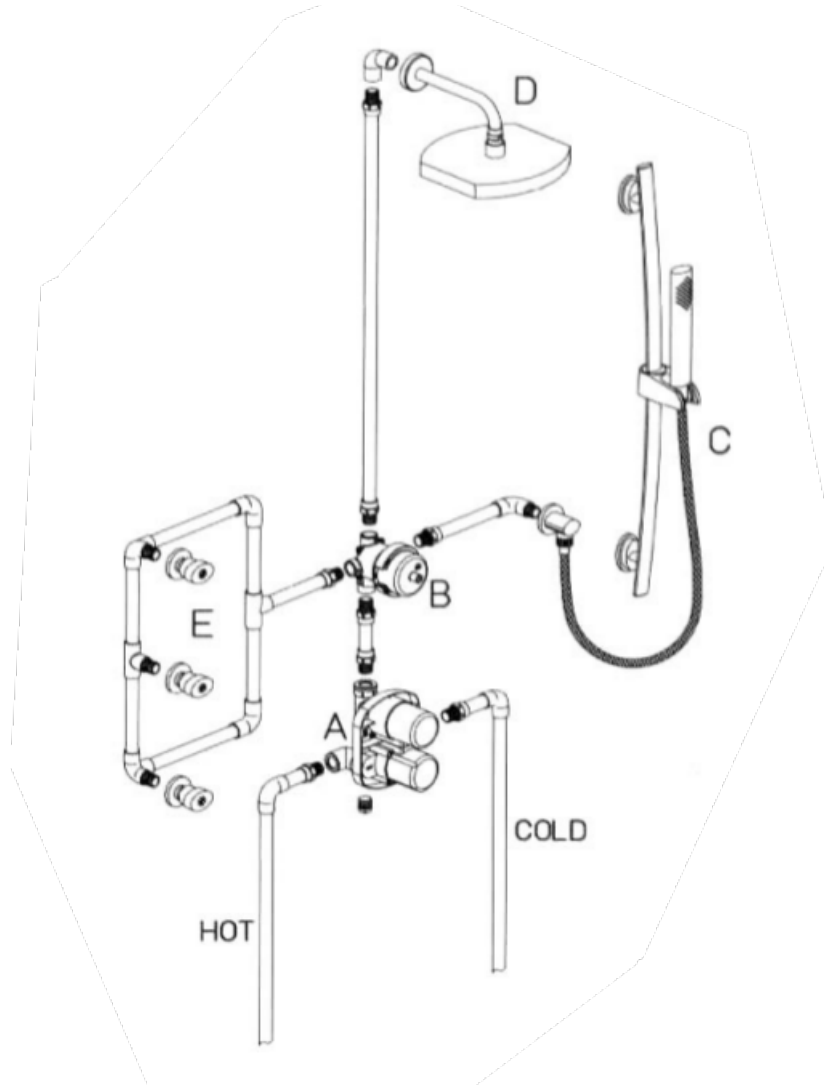

NOVELLO OPTION 7

Novello thermostatic valve with $\frac{3}{4}$ "
ceramic disk volume control
8" rain shower head with 12" arm
Slide bar kit
3-way diverter
3 body jets
Rough included.

Novello Series

Shower Option 7

Contemporary Styling

STANDARDS

- Compliant with ASME A112.18.1-B125.1
- Compliant with AB1953
- Compliant with ANSI NSF61 – Annex G
- Certified by CSA International
- Compliant with ANSI A117.1

Finishes

	NOVELLO OPTION 7 CR	NOVELLO OPTION 7 PW
Polished Chrome	X	
Brushed Nickel		X

Features

	NOVELLO OPTION 7 CR	NOVELLO OPTION 7 PW
Solid Brass Construction	X	X
3/4" Ceramic Disk Volume Control	X	X
Meets NSF 61/9 Annex G Lead Requirements	X	X
ADA Compliant	X	X
Step-By-Step Installation Instructions	X	X
Limited Lifetime Warranty	X	X
2.0 GPM	X	X