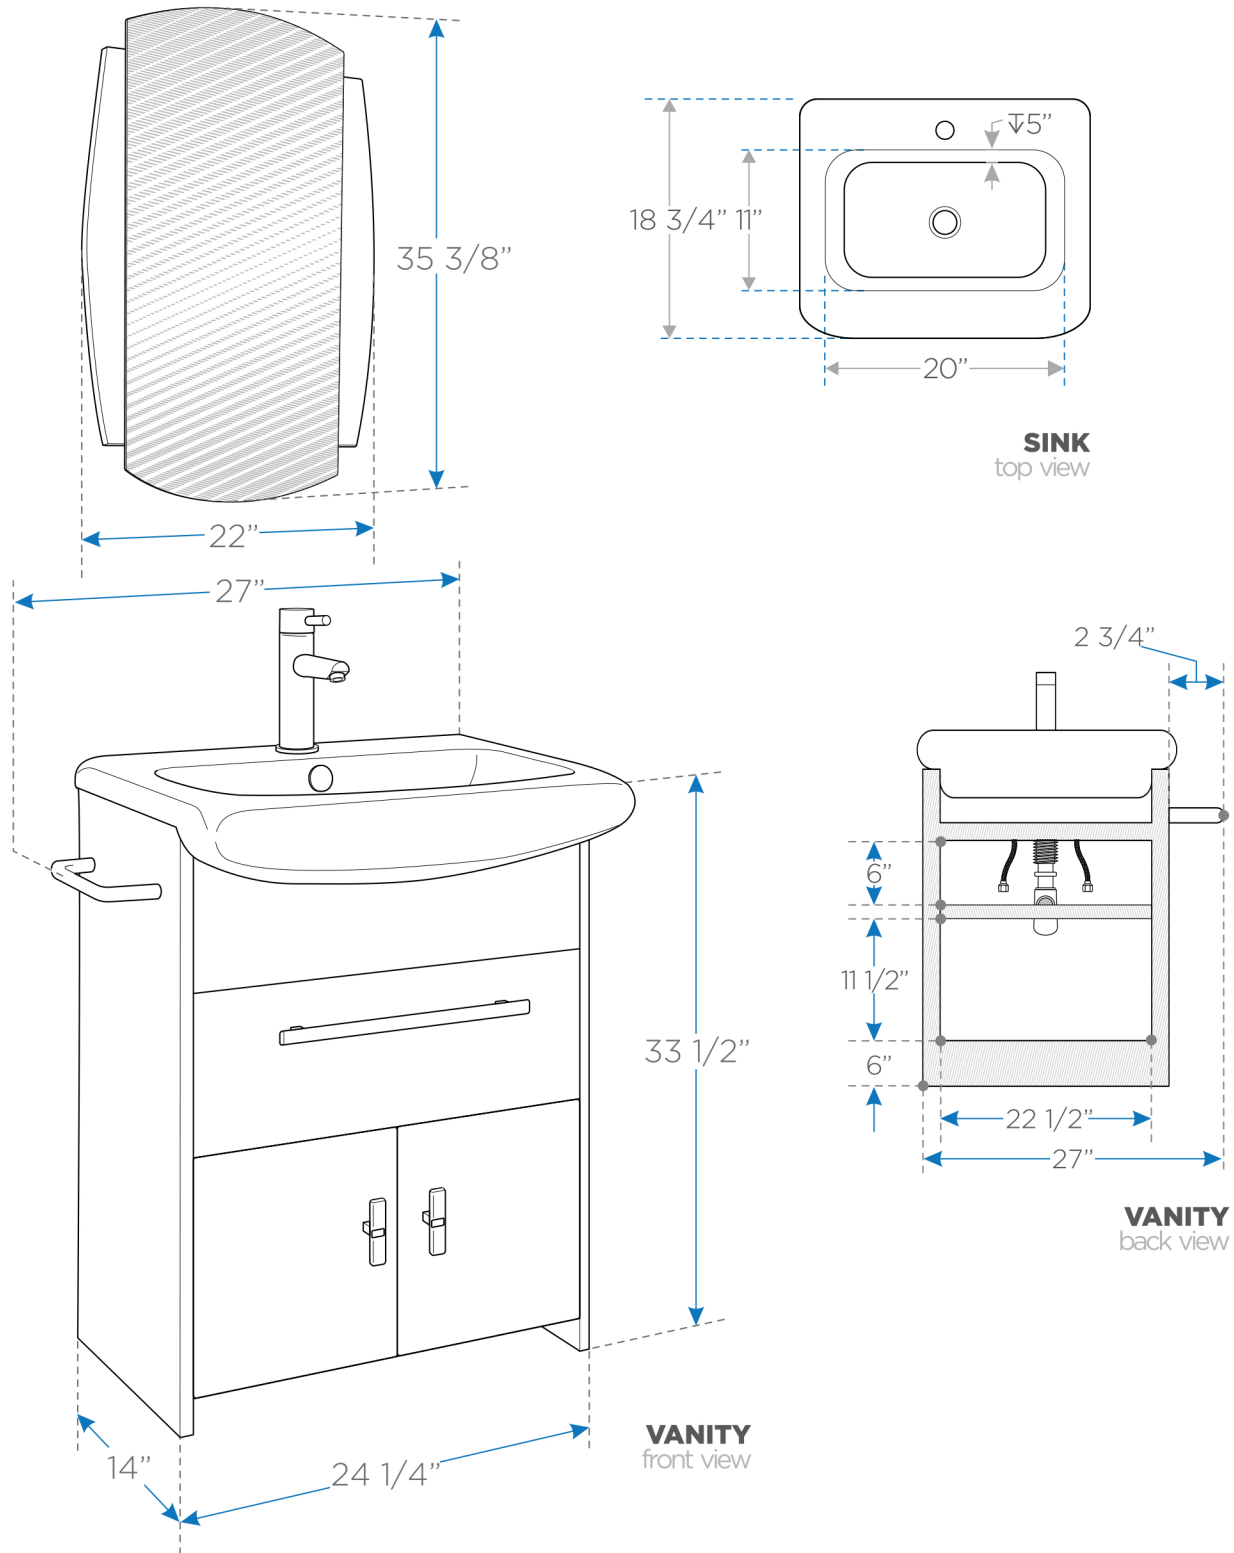

DISTINTO

FVN3021

Modern Bathroom Vanity w/ Wenge Wood Finish

BOX DIMENSIONS: L26 3/4" W30 1/2" H38 3/4" G.W.101LB