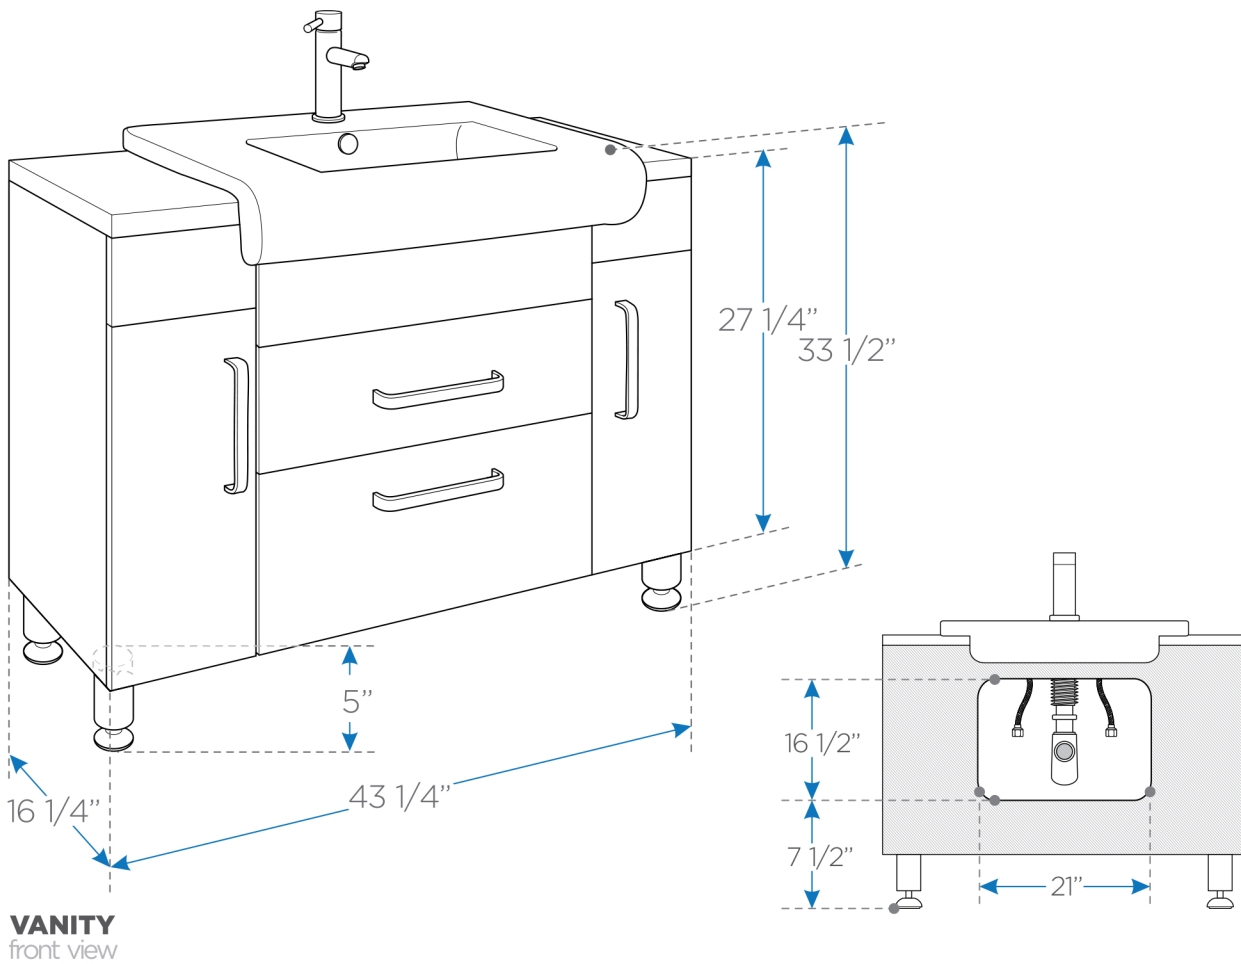

VITA

FVN3013

Modern Bathroom Vanity w/ Wenge Wood Finish

BOX DIMENSIONS: L45 3/4" W31 3/8" H29 3/4" G.W.154LB