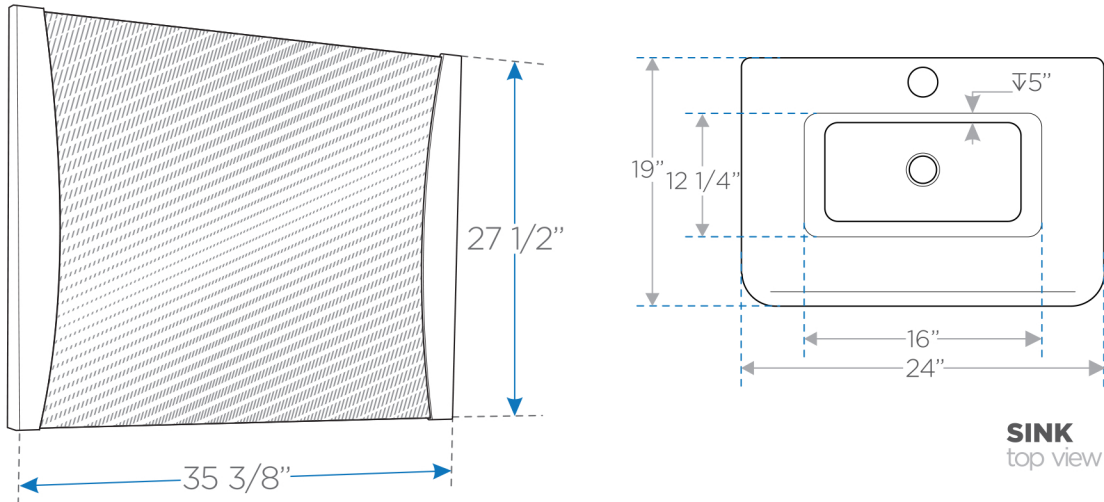

VITA

FVN3013

Modern Bathroom Vanity w/ Wenge Wood Finish

BOX DIMENSIONS: L45 3/4" W31 3/8" H29 3/4" G.W.154LB