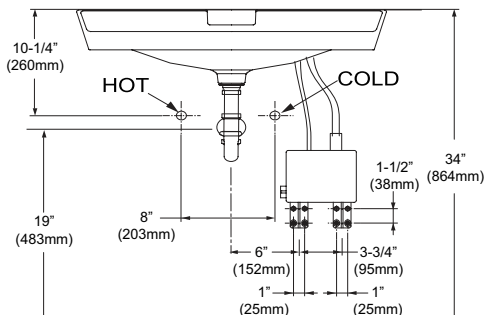

TOTO®

LFC991GQ

Neorest® Combination Lavatory/Faucet

FEATURES

- 29-1/2" x 19-5/8" Self-rimming lavatory with mounting set and template
- Luxurious basin includes grid drain with cover
- Includes sensor faucet and control
- CeFiONtect™ ceramic glaze - prevents debris and mold from sticking to ceramic surfaces, leading to fewer chemicals and less water in cleaning.

PRODUCT SPECIFICATION

The combination lavatory and faucet shall have mounting set and template, CeFiONtect ceramic glaze and be compliant with California AB1953 & Vermont S.152. Product shall be a luxurious basin that includes grid drain with cover. Product shall also include sensor faucet and control. Product shall be TOTO Model LFC991GQ_____.

LFC991GQ

Neorest® Combination Lavatory/Faucet

SPECIFICATIONS

- Waste 1-1/4" O.D.
- Size 29-1/2"W x 19-5/8"D
- Basin 27-1/2"W x 14-5/8"D
- Warranty Auto Faucet : 1 year limited warranty on all component parts.
Lavatory: 1 year limited warranty
- Power supply 120V-240V AC, 50-60 Hz
- Hot/Cold-water supply Min:15PSI (when flowing),
Max: 125PSI
- Water supply connection 1/2" NPSM
- Discharge Quantity 1.7 GPM (6.5 l/min)
- Water Saving Function Automatically turns OFF after 60 seconds of continuous use.
Automatically turns OFF after 50 seconds if the continual water supply switch is left ON.
- Hand Sensor within 10" (250mm)
- Body Sensor within 3' (900mm)
- Detection time ON feature: Immediate
OFF feature: 1 second delay
- Material Fireclay (Lavatory)
Cast Brass (Faucet)
- Shipping Weight 61 lbs.
- Shipping Dimensions 30-7/8"W x 22"D
x 9-3/4"H

INSTALLATION NOTES

TOTO®

These dimensions and specifications are subject to change without notice