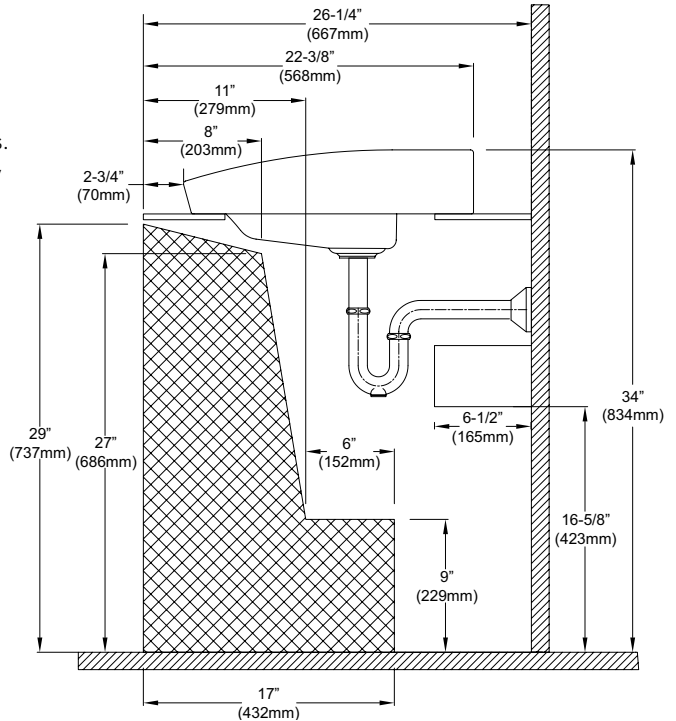

LFC991GQ

Neorest® Combination Lavatory/Faucet

SPECIFICATIONS

- Waste 1-1/4" O.D.
- Size 29-1/2"W x 19-5/8"D
- Basin 27-1/2"W x 14-5/8"D
- Warranty Auto Faucet : 1 year limited warranty on all component parts.
  Lavatory: 1 year limited warranty
- Power supply 120V-240V AC, 50-60 Hz
- Hot/Cold-water supply Min:15PSI (when flowing),
  Max: 125PSI
- Water supply connection 1/2" NPSM
- Discharge Quantity 1.7 GPM (6.5 l/min)
- Water Saving Function Automatically turns OFF after 60 seconds of continuous use.
  Automatically turns OFF after 50 seconds if the continual water supply switch is left ON.
- Hand Sensor within 10" (250mm)
- Body Sensor within 3' (900mm)
- Detection time ON feature: Immediate
  OFF feature: 1 second delay
- Material Fireclay (Lavatory)
  Cast Brass (Faucet)
- Shipping Weight 61 lbs.
- Shipping Dimensions 30-7/8"W x 22"D
  x 9-3/4"H

INSTALLATION NOTES

TOTO®

These dimensions and specifications are subject to change without notice