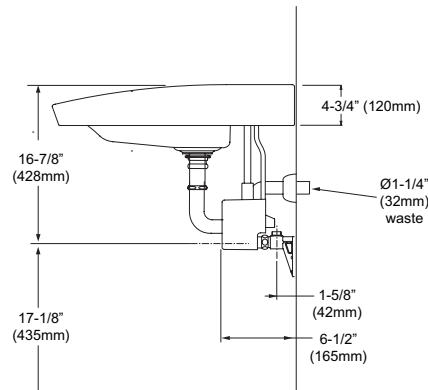

TOTO®

LFC991GQ

Neorest® Combination Lavatory/Faucet

FEATURES

- 29-1/2" x 19-5/8" Self-rimming lavatory with mounting set and template
- Luxurious basin includes grid drain with cover
- Includes sensor faucet and control
- CeFiONtect™ ceramic glaze - prevents debris and mold from sticking to ceramic surfaces, leading to fewer chemicals and less water in cleaning.

PRODUCT SPECIFICATION

The combination lavatory and faucet shall have mounting set and template, CeFiONtect ceramic glaze and be compliant with California AB1953 & Vermont S.152. Product shall be a luxurious basin that includes grid drain with cover. Product shall also include sensor faucet and control. Product shall be TOTO Model LFC991GQ_____.

LFC991GQ

Neorest® Combination Lavatory/Faucet

SPECIFICATIONS

- Waste 1-1/4" O.D.
- Size 29-1/2"W x 19-5/8"D
- Basin 27-1/2"W x 14-5/8"D
- Warranty Auto Faucet : 1 year limited warranty on all component parts.
Lavatory: 1 year limited warranty
- Power supply 120V-240V AC, 50-60 Hz
- Hot/Cold-water supply Min:15PSI (when flowing),
Max: 125PSI
- Water supply connection 1/2" NPSM
- Discharge Quantity 1.7 GPM (6.5 l/min)
- Water Saving Function Automatically turns OFF after 60 seconds of continuous use.
Automatically turns OFF after 50 seconds if the continual water supply switch is left ON.
- Hand Sensor within 10" (250mm)
- Body Sensor within 3' (900mm)
- Detection time ON feature: Immediate
OFF feature: 1 second delay
- Material Fireclay (Lavatory)
Cast Brass (Faucet)
- Shipping Weight 61 lbs.
- Shipping Dimensions 30-7/8"W x 22"D
x 9-3/4"H

INSTALLATION NOTES

TOTO®

These dimensions and specifications are subject to change without notice