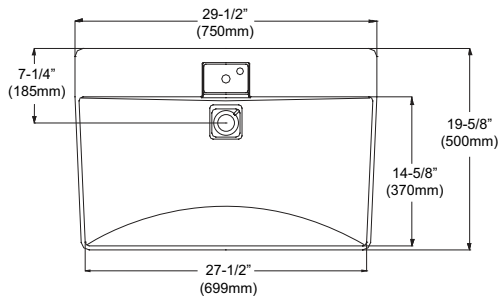

TOTO®

LFC991GQ

Neorest® Combination Lavatory/Faucet

FEATURES

- 29-1/2" x 19-5/8" Self-rimming lavatory with mounting set and template
- Luxurious basin includes grid drain with cover
- Includes sensor faucet and control
- CeFiONtect™ ceramic glaze - prevents debris and mold from sticking to ceramic surfaces, leading to fewer chemicals and less water in cleaning.

PRODUCT SPECIFICATION

The combination lavatory and faucet shall have mounting set and template, CeFiONtect ceramic glaze and be compliant with California AB1953 & Vermont S.152. Product shall be a luxurious basin that includes grid drain with cover. Product shall also include sensor faucet and control. Product shall be TOTO Model LFC991GQ_____.

LFC991GQ

Neorest® Combination Lavatory/Faucet

SPECIFICATIONS

- Waste 1-1/4" O.D.
- Size 29-1/2"W x 19-5/8"D
- Basin 27-1/2"W x 14-5/8"D
- Warranty Auto Faucet : 1 year limited warranty on all component parts.
Lavatory: 1 year limited warranty
- Power supply 120V-240V AC, 50-60 Hz
- Hot/Cold-water supply Min:15PSI (when flowing),
Max: 125PSI
- Water supply connection 1/2" NPSM
- Discharge Quantity 1.7 GPM (6.5 l/min)
- Water Saving Function Automatically turns OFF after 60 seconds of continuous use.
Automatically turns OFF after 50 seconds if the continual water supply switch is left ON.
- Hand Sensor within 10" (250mm)
- Body Sensor within 3' (900mm)
- Detection time ON feature: Immediate
OFF feature: 1 second delay
- Material Fireclay (Lavatory)
Cast Brass (Faucet)
- Shipping Weight 61 lbs.
- Shipping Dimensions 30-7/8"W x 22"D
x 9-3/4"H

INSTALLATION NOTES

TOTO®

These dimensions and specifications are subject to change without notice