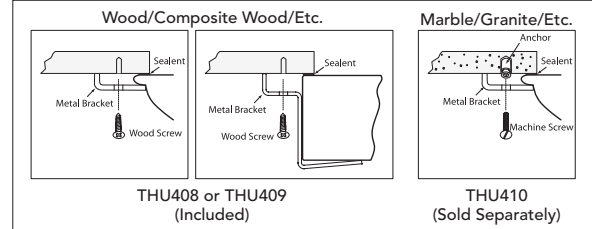

Mounting Hardware

CARE AND CLEANING INSTRUCTIONS

Rinse the basin out thoroughly after each use. Clean with a soft wet cloth and mild soap only. Do NOT use abrasive cleaning materials, or leave staining materials in contact with the surface, or use sharp, or metallic objects, as this will scratch, stain, or ruin the surface.

These dimensions and specifications are subject to change without notice