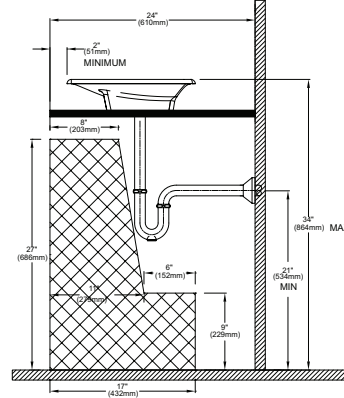

PRODUCT SPECIFICATION

The lavatory shall be made of cast-iron. Lavatory shall be 24" in length and 15" in width. Product shall be without overflow and lavatory shall include mounting assembly. Lavatory shall be TOTO Model FLT132_____.

FLT132

Waza® Noir™ Cast Iron Lavatory

SPECIFICATIONS

- Waste 1-1/4" O.D.
- Size 24"W x 15"D
- Basin 22-11/16"W x 12-13/16"D
- Warranty One Year Limited Warranty
- Material Cast Iron
- Overflow None
- Shipping Weight 48 lbs.
- Shipping Dimensions 18-7/8"W x 27-7/8"D x 6-1/4"H

Vessel installation

Undercounter installation

Self-rimming installation

INSTALLATION NOTES

FLT132 - ADA COMPLIANCE CHECK

Vessel installation

FLT132 - ADA COMPLIANCE CHECK

Undercounter installation