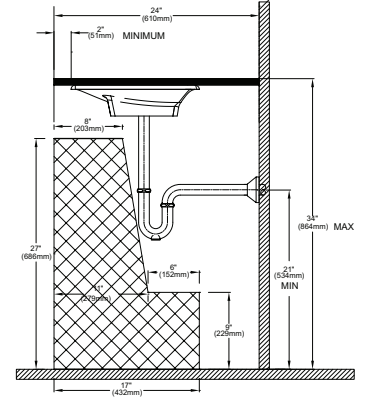

PRODUCT SPECIFICATION

The lavatory shall be made of cast-iron. Lavatory shall be 24" in length and 15" in width. Product shall be without overflow and lavatory shall include mounting assembly. Lavatory shall be TOTO Model FLT132_____.

FLT132

Waza® Noir™ Cast Iron Lavatory

SPECIFICATIONS

- Waste 1-1/4" O.D.
- Size 24"W x 15"D
- Basin 22-11/16"W x 12-13/16"D
- Warranty One Year Limited Warranty
- Material Cast Iron
- Overflow None
- Shipping Weight 48 lbs.
- Shipping Dimensions 18-7/8"W x 27-7/8"D x 6-1/4"H

Vessel installation

Undercounter installation

Self-rimming installation

INSTALLATION NOTES

FLT132 - ADA COMPLIANCE CHECK

Vessel installation

FLT132 - ADA COMPLIANCE CHECK

Undercounter installation