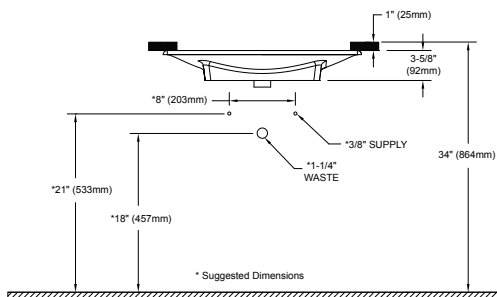

PRODUCT SPECIFICATION

The lavatory shall be made of cast-iron. Lavatory shall be 24" in length and 15" in width. Product shall be without overflow and lavatory shall include mounting assembly. Lavatory shall be TOTO Model FLT132_____.

FLT132

Waza® Noir™ Cast Iron Lavatory

SPECIFICATIONS

- Waste 1-1/4" O.D.
- Size 24"W x 15"D
- Basin 22-11/16"W x 12-13/16"D
- Warranty One Year Limited Warranty
- Material Cast Iron
- Overflow None
- Shipping Weight 48 lbs.
- Shipping Dimensions 18-7/8"W x 27-7/8"D x 6-1/4"H

Vessel installation

Undercounter installation

Self-rimming installation

INSTALLATION NOTES

FLT132 - ADA COMPLIANCE CHECK

Vessel installation

FLT132 - ADA COMPLIANCE CHECK

Undercounter installation