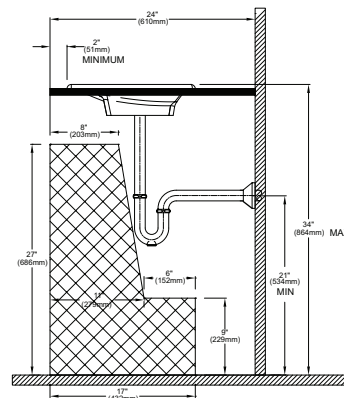

Self-rimming installation