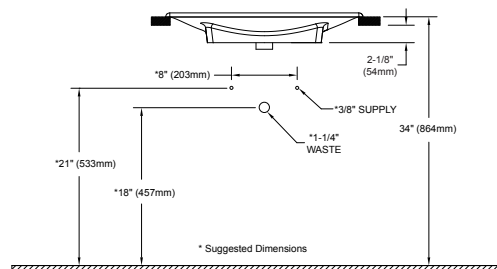

FLT132

Waza® Noir™ Cast Iron Lavatory

SPECIFICATIONS

- Waste 1-1/4" O.D.
- Size 24"W x 15"D
- Basin 22-11/16"W x 12-13/16"D
- Warranty One Year Limited Warranty
- Material Cast Iron
- Overflow None
- Shipping Weight 48 lbs.
- Shipping Dimensions 18-7/8"W x 27-7/8"D x 6-1/4"H

Vessel installation

Undercounter installation

Self-rimming installation

INSTALLATION NOTES

FLT132 - ADA COMPLIANCE CHECK

Vessel installation

FLT132 - ADA COMPLIANCE CHECK

Undercounter installation

FLT132 - ADA COMPLIANCE CHECK

Self-rimming installation

Mounting Hardware

CARE AND CLEANING INSTRUCTIONS

Rinse the basin out thoroughly after each use. Clean with a soft wet cloth and mild soap only. Do NOT use abrasive cleaning materials, or leave staining materials in contact with the surface, or use sharp, or metallic objects, as this will scratch, stain, or ruin the surface.

These dimensions and specifications are subject to change without notice