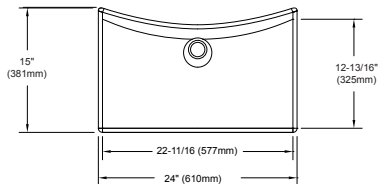

FLT132

Waza® Noir™ Cast Iron Lavatory

SPECIFICATIONS

- Waste 1-1/4" O.D.
- Size 24"W x 15"D
- Basin 22-11/16"W x 12-13/16"D
- Warranty One Year Limited Warranty
- Material Cast Iron
- Overflow None
- Shipping Weight 48 lbs.
- Shipping Dimensions 18-7/8"W x 27-7/8"D x 6-1/4"H

Vessel installation

Undercounter installation

Self-rimming installation

INSTALLATION NOTES

FLT132 - ADA COMPLIANCE CHECK

Vessel installation

FLT132 - ADA COMPLIANCE CHECK

Undercounter installation

FLT132 - ADA COMPLIANCE CHECK

Self-rimming installation

Mounting Hardware

CARE AND CLEANING INSTRUCTIONS

Rinse the basin out thoroughly after each use. Clean with a soft wet cloth and mild soap only. Do NOT use abrasive cleaning materials, or leave staining materials in contact with the surface, or use sharp, or metallic objects, as this will scratch, stain, or ruin the surface.

These dimensions and specifications are subject to change without notice