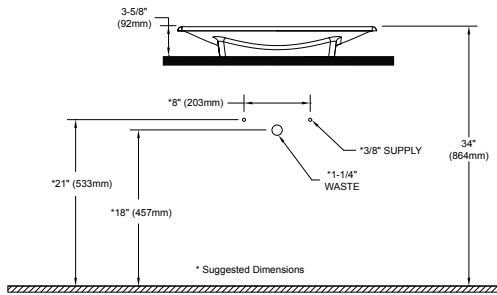

FLT132

Waza® Noir™ Cast Iron Lavatory

SPECIFICATIONS

- Waste 1-1/4" O.D.
- Size 24"W x 15"D
- Basin 22-11/16"W x 12-13/16"D
- Warranty One Year Limited Warranty
- Material Cast Iron
- Overflow None
- Shipping Weight 48 lbs.
- Shipping Dimensions 18-7/8"W x 27-7/8"D x 6-1/4"H

Vessel installation

Undercounter installation