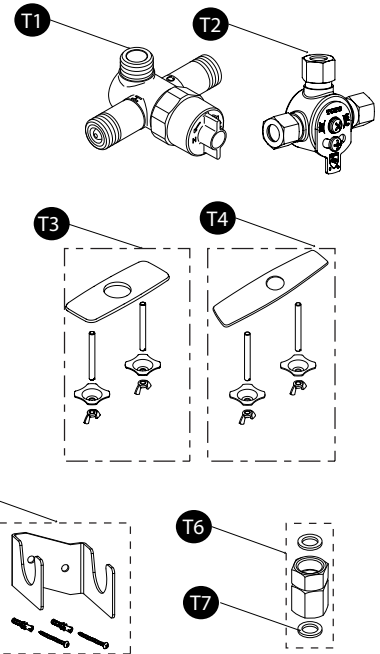

TEL1A* Series

Sensor Faucet, Libella™ Spout EcoPower® Self Generation System

Product Number	
TEL1A5-D10E#\$\$	- TELS1A5#\$\$ (Libella Spout)
	- TELC105R-D10E (Controller)
TEL1A5-C20E#\$\$	- TELS1A5#\$\$ (Libella Spout)
	- TELC105R-C20E (Controller)
TEL1A1-D10E#\$\$	- TELS1A1#\$\$ (Libella Spout)
	- TELC101R-D10E (Controller)
TEL1A3-D20E#\$\$	- TELS1A3#\$\$ (Libella Spout)
	- TELC103R-D20E (Controller)

Item	Part	Description
All Models		
1	THP3169#CP	Base Plate
2	THP3170	Base Gasket
3	THP3115	Bottom Plate Screw
4	THP3152	Hose
5	THP3153	Clip (1 pc)
6	THP3155	Sensor
7	THP3174	Aerator Housing
8	THP3175	Nut
9	THP3176	Screw (1 pc)
10	THP3178#CP	Cover, nozzle area
11	THP3177	Aerator (1.0 gpm)
	THP3124	Aerator (0.5 gpm)
	THP3311	Aerator (0.35gpm)
12	THP3304#CP	Aerator Kit, (0.35 gpm)
12.1	THP3302	Fastener (0.35gpm)
12.2	THP5100	Gasket
12.3	THP3242	O-Ring
12.4	THP3299#CP	Housing (0.35 gpm)
13	TH559EDV402R	Spout Mounting Kit
14	TH559EDV403R	Spout Nut w/ Lockwasher
15	THP3179	Aerator Removal Key (1.0 gpm/0.5 gpm)
	THP3305	Aerator Removal Key (0.35 gpm)
C1	TH559EDV562	Generator for TELC105-D10E, TELC105-C20E
	TH559EDV462	Generator for TELC101-D10E
	THP3275	Generator for TELC103-D20E
C2	THP3132	O-ring (1 pc)