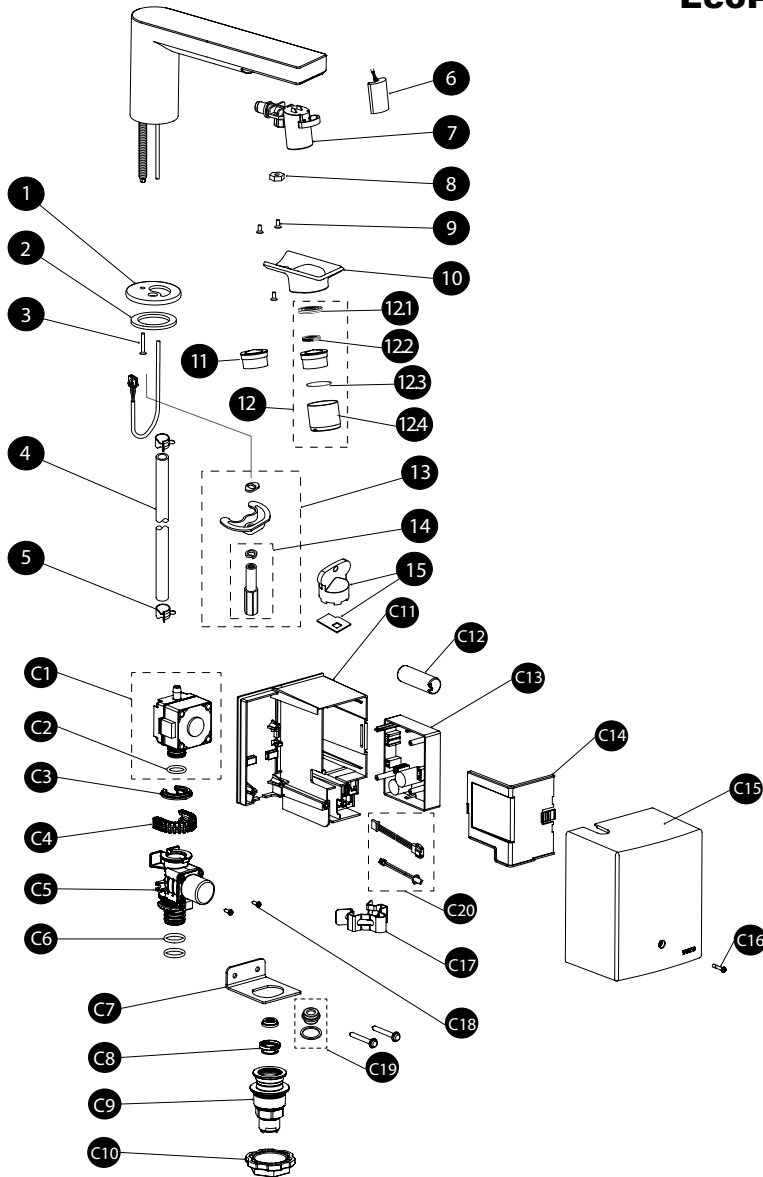

TEL1A* Series

Sensor Faucet, Libella™ Spout EcoPower® Self Generation System

Product Number	
TEL1A5-D10E#\$\$	- TELS1A5#\$\$ (Libella Spout)
	- TELC105R-D10E (Controller)
TEL1A5-C20E#\$\$	- TELS1A5#\$\$ (Libella Spout)
	- TELC105R-C20E (Controller)
TEL1A1-D10E#\$\$	- TELS1A1#\$\$ (Libella Spout)
	- TELC101R-D10E (Controller)
TEL1A3-D20E#\$\$	- TELS1A3#\$\$ (Libella Spout)
	- TELC103R-D20E (Controller)

Item	Part	Description
All Models		
1	THP3169#CP	Base Plate
2	THP3170	Base Gasket
3	THP3115	Bottom Plate Screw
4	THP3152	Hose
5	THP3153	Clip (1 pc)
6	THP3155	Sensor
7	THP3174	Aerator Housing
8	THP3175	Nut
9	THP3176	Screw (1 pc)
10	THP3178#CP	Cover, nozzle area
11	THP3177	Aerator (1.0 gpm)
	THP3124	Aerator (0.5 gpm)
	THP3311	Aerator (0.35gpm)
12	THP3304#CP	Aerator Kit, (0.35 gpm)
12.1	THP3302	Fastener (0.35gpm)
12.2	THP5100	Gasket
12.3	THP3242	O-Ring
12.4	THP3299#CP	Housing (0.35 gpm)
13	TH559EDV402R	Spout Mounting Kit
14	TH559EDV403R	Spout Nut w/ Lockwasher
15	THP3179	Aerator Removal Key (1.0 gpm/0.5 gpm)
	THP3305	Aerator Removal Key (0.35 gpm)
C1	TH559EDV562	Generator for TELC105-D10E, TELC105-C20E
	TH559EDV462	Generator for TELC101-D10E
	THP3275	Generator for TELC103-D20E
C2	THP3132	O-ring (1 pc)