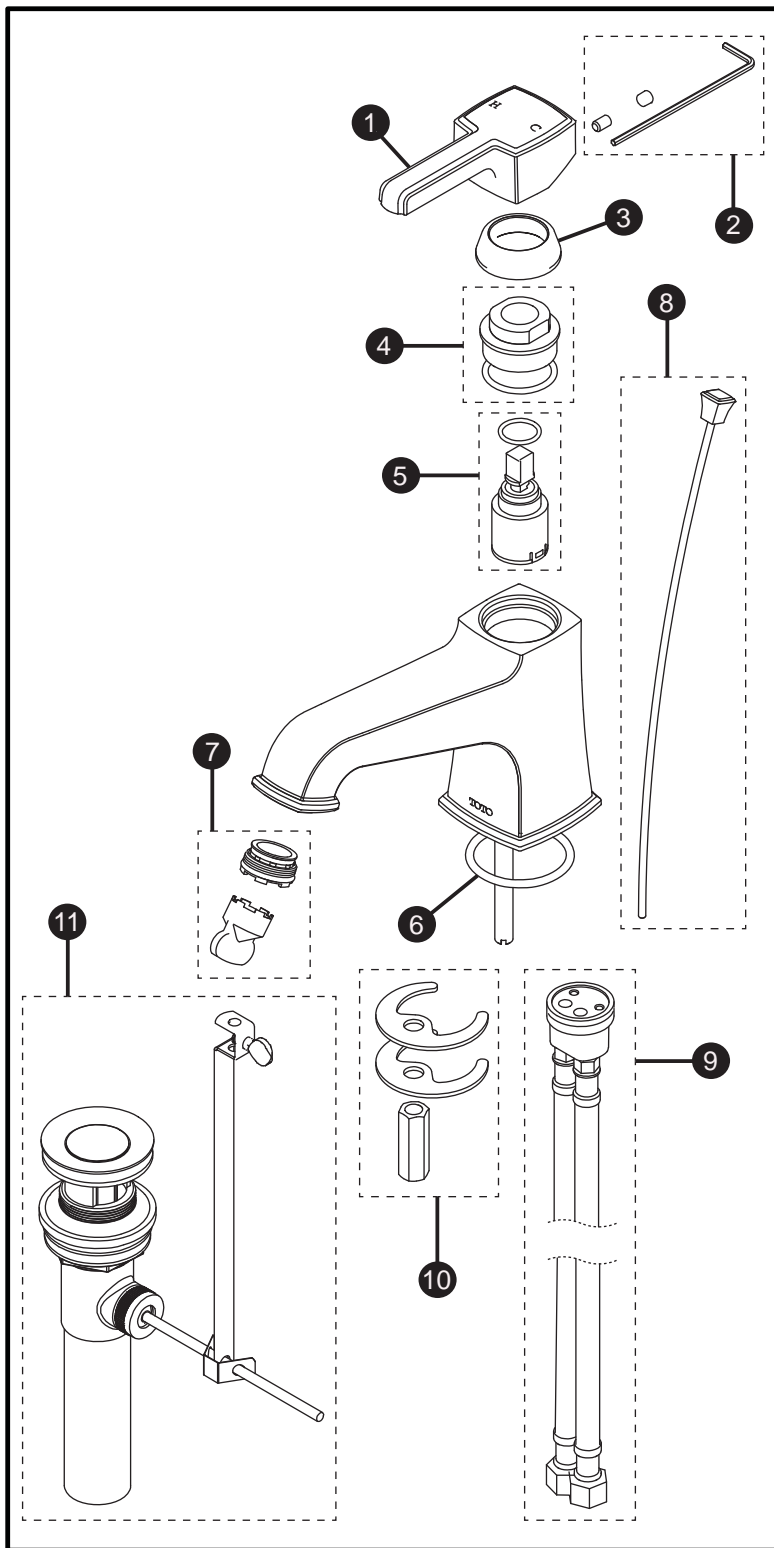

Connelly™
Single Handle Lavatory Faucet

Item	Part	Description
1*	THP4950#\$\$	Handle
2	THP4871	Set Screw, Plug and Hex Wrench
3*	THP4872#\$\$	Cover for Nut
4	THP4873	Nut with O-Ring
5	THP4874	Mixing Cartridge with O-Ring
6	THP4947	O-Ring
7	THP4869	Aerator and Key
8*	THP4951#\$\$	Lift Rod with Knob
9	THP4876	Hose Assembly
10	THP4859	Mounting Hardware, Spout
11*	THP4856#\$\$	Drain Assembly

* Please specify finish when ordering

LEGEND	
\$\$	= Denotes Finish
#CP	= Polished Chrome
#BN	= Brushed Nickel
#PN	= Polished Nickel