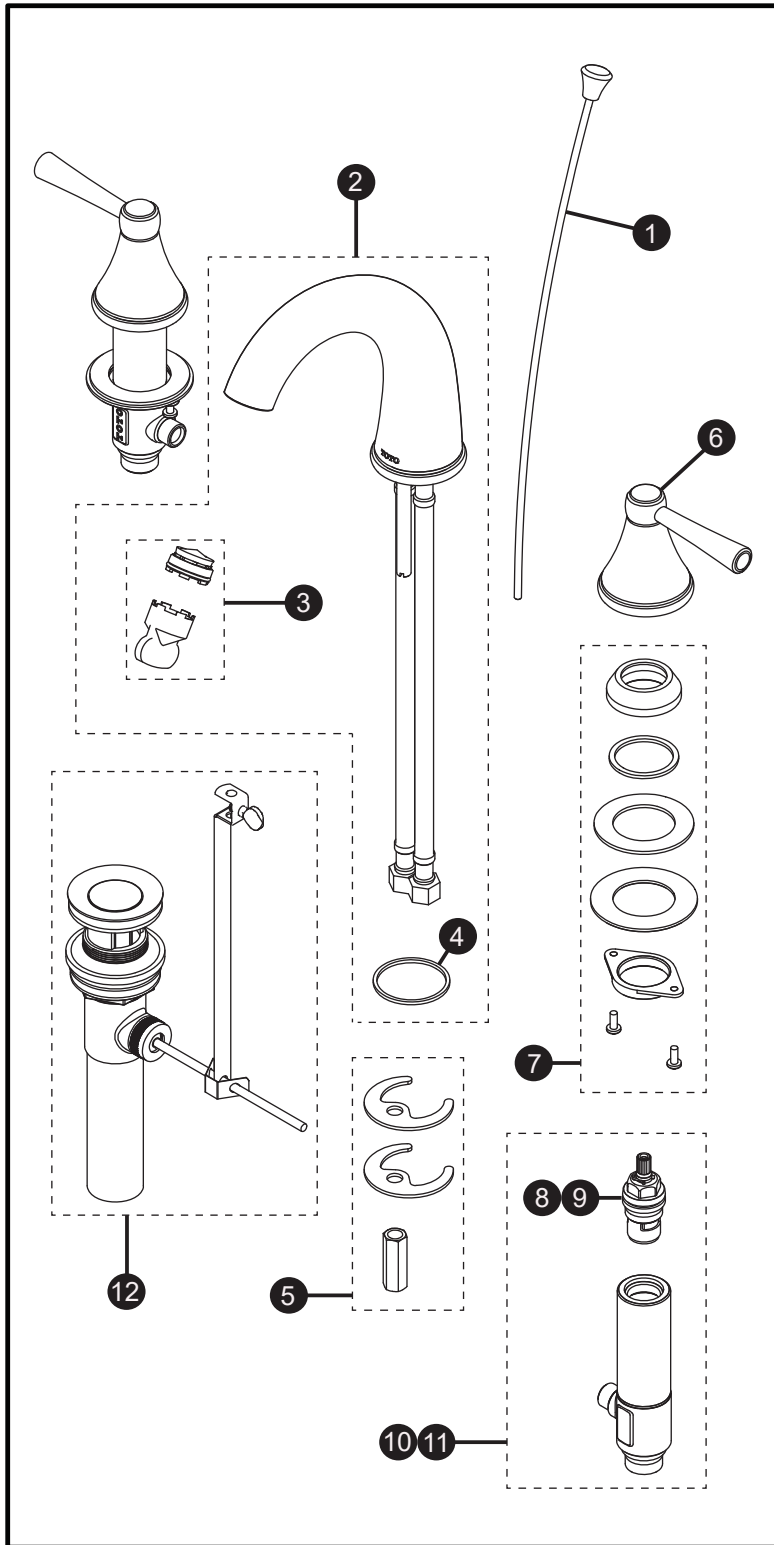

Widespread Lavatory Faucet

Item	Part	Description
1*	THP4878#\$\$	Lift Rod w/ Knob
2*	THP4855R#\$\$	Spout Assembly
3	THP4869	Aerator & Key
	THP5071	1.2 gpm Aerator & Key
4	THP4932	Gasket
5	THP4859	Mounting Hardware, Spout
6*	THP4870#\$\$	Handle Assembly
7	THP4863	Mounting Hardware, Valve
8	THP4865	Cartridge, Hot
9	THP4864	Cartridge, Cold
10	THP4867	Valve Assembly, Hot
11	THP4866	Valve Assembly, Cold
12*	THP4856#\$\$	Drain Assembly

* Please specify finish when ordering

LEGEND	
\$\$	= Denotes Finish
#CP	= Polished Chrome
#BN	= Brushed Nickel
#PN	= Polished Nickel