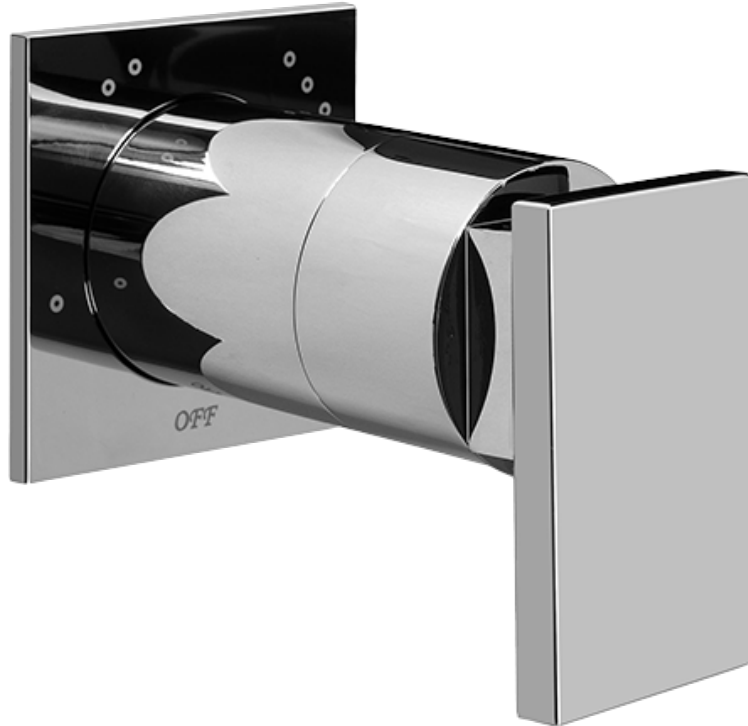

SHOWER
Ceiling-Mount Shower System
w/Diverter Valve
AQ5.000A-LM31S

GRAFF[®]

Information

- Wall-mounted, battery-powered controller and holder; controls LED chromotherapy lighting
- Rainfall, rain curtain and cascade water functions
- No-clog, easy-clean spray nozzles
- Showerhead flow rate ≤ 2.5 gpm
- Includes trim plate & handle and diverter valve
- ADA

Finishes

Polished
Chrome

SHOWER
Solar/Structure SOLID Trim Plate
w/Handle
G-8041-LM31S-T

GRAFF®

Information

- Single metal handle
- Decorative trim plate
- Use with G-8000 or G-8005 thermostatic rough valve
- To complete package, you must order rough valve
- ADA

Finishes

Polished
Chrome

G-8041

SHOWER
3-Way High Flow Transfer Rough
Valve WITH off function
G-8050

GRAFF®

Information

- Intended for use with Thermostatic Shower Systems
- 1/2" 3-way diverter valve with 3 outlets and off function
- Universal inlets/outlets with female threads
- Operates one function at a time
- Supplied with protective plastic cover
- CALGreen compliant depending on functions
- CALGreen

Finishes

Polished
Chrome

G-8050

SHOWER
Solar/Structure Transfer Valve
Trim Plates and Handle
G-8066-LM31S-T

GRAFF®

Information

- Single metal lever handle
- Decorative trim plate WITH off function
- Use with G-8050 (4-port thermostatic diverter valve w/stop)
- To complete package, you must order rough diverter valve
- ADA