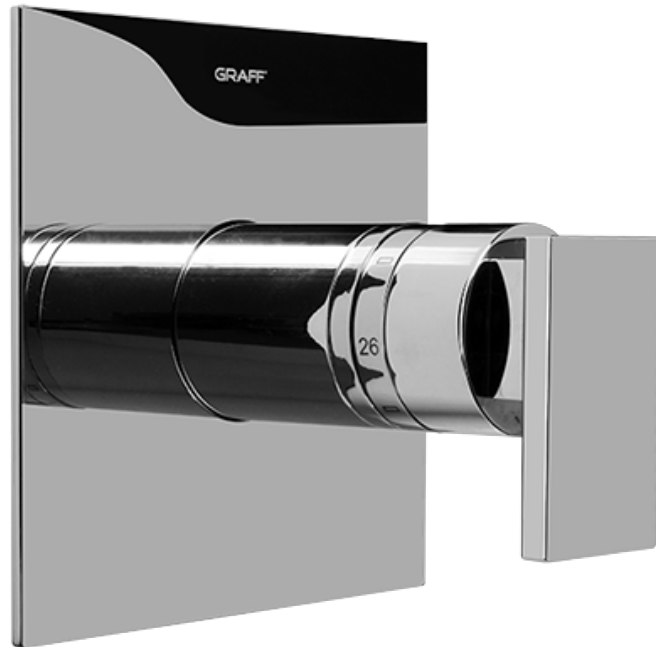

SHOWER
Ceiling-Mount Shower System
w/Diverter Valve
AQ5.000A-LM31S

GRAFF[®]

Information

- Wall-mounted, battery-powered controller and holder; controls LED chromotherapy lighting
- Rainfall, rain curtain and cascade water functions
- No-clog, easy-clean spray nozzles
- Showerhead flow rate ≤ 2.5 gpm
- Includes trim plate & handle and diverter valve
- ADA

SHOWER
Rough
G-8005

GRAFF®

Information

- 18.4 gpm @ 60 psi
- 3/4" universal inlets/outlets with female threads
- Built-in service stops
- Complete serviceability from front of all units
- Supplied with protective plastic cover
- Thermostatic valve uses a paraffin wax cartridge

Finishes

Polished
Chrome

SHOWER
Solar/Structure SOLID Trim Plate
w/Handle
G-8041-LM31S-T

GRAFF®

Information

- Single metal handle
- Decorative trim plate
- Use with G-8000 or G-8005 thermostatic rough valve
- To complete package, you must order rough valve
- ADA

Finishes

Polished
Chrome

G-8041

SHOWER
3-Way High Flow Transfer Rough
Valve WITH off function
G-8050

GRAFF®

Information

- Intended for use with Thermostatic Shower Systems
- 1/2" 3-way diverter valve with 3 outlets and off function
- Universal inlets/outlets with female threads
- Operates one function at a time
- Supplied with protective plastic cover
- CALGreen compliant depending on functions
- CALGreen