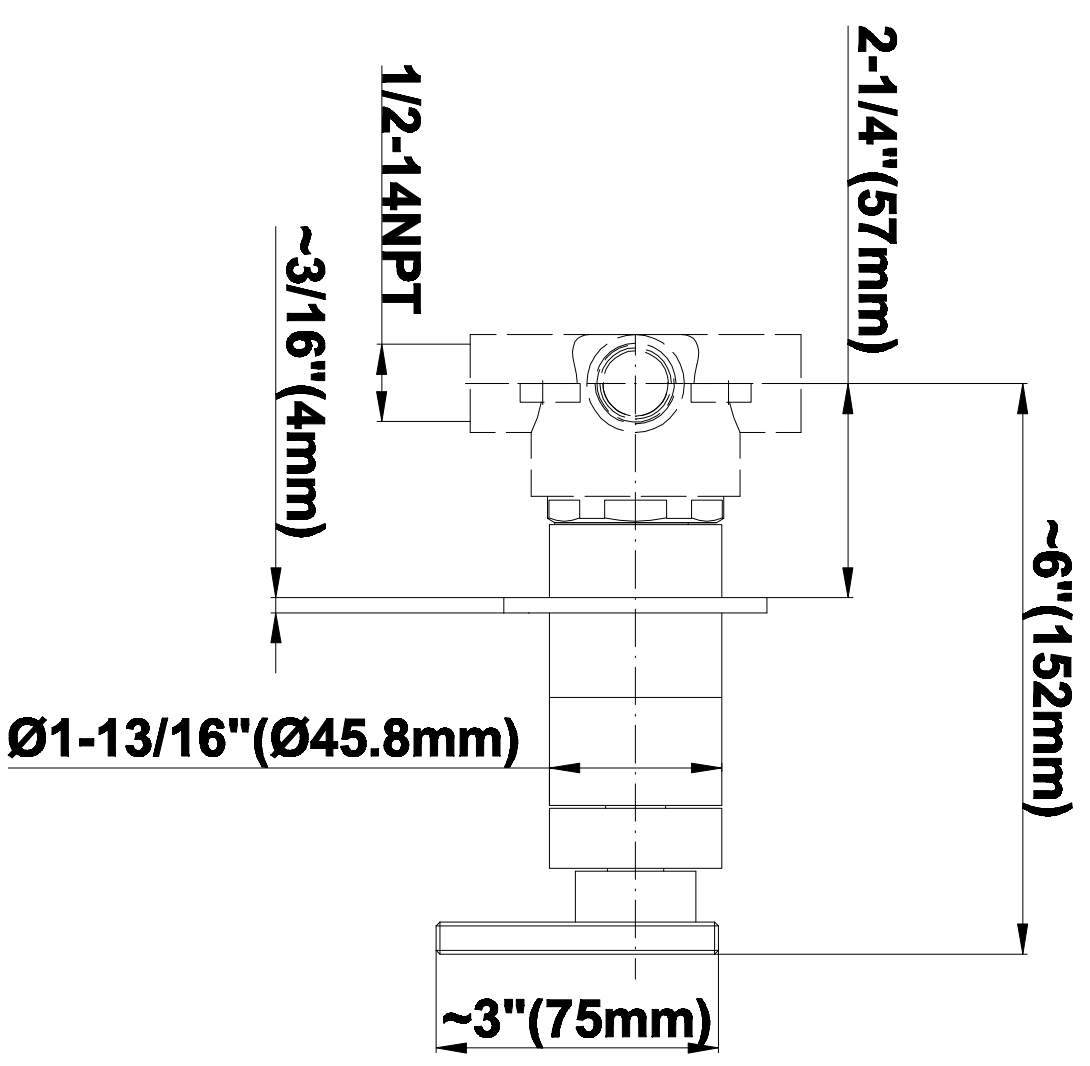

SHOWER
Rough
G-8005

GRAFF®

Information

- 18.4 gpm @ 60 psi
- 3/4" universal inlets/outlets with female threads
- Built-in service stops
- Complete serviceability from front of all units
- Supplied with protective plastic cover
- Thermostatic valve uses a paraffin wax cartridge

Finishes

Polished
Chrome

G-8041

SHOWER
3-Way High Flow Transfer Rough
Valve WITH off function
G-8050

GRAFF®

Information

- Intended for use with Thermostatic Shower Systems
- 1/2" 3-way diverter valve with 3 outlets and off function
- Universal inlets/outlets with female threads
- Operates one function at a time
- Supplied with protective plastic cover
- CALGreen compliant depending on functions
- CALGreen

Finishes

Polished
Chrome

G-8050

SHOWER
Solar/Structure Transfer Valve
Trim Plates and Handle
G-8066-LM31S-T

GRAFF®

Information

- Single metal lever handle
- Decorative trim plate WITH off function
- Use with G-8050 (4-port thermostatic diverter valve w/stop)
- To complete package, you must order rough diverter valve
- ADA

Finishes

Polished
Chrome

G-8066

SHOWER
Ceiling-Mount Showerhead
System
G-8221

GRAFF[®]

Information

- Rainfall, rain curtain and cascade water functions
- 6-color LED chromotherapy lighting
- Battery powered LED controller with wall-mounted holder
- No-clog, easy-clean spray nozzles
- Showerhead flow rate ≤ 1.8 max gpm
- CALGreen