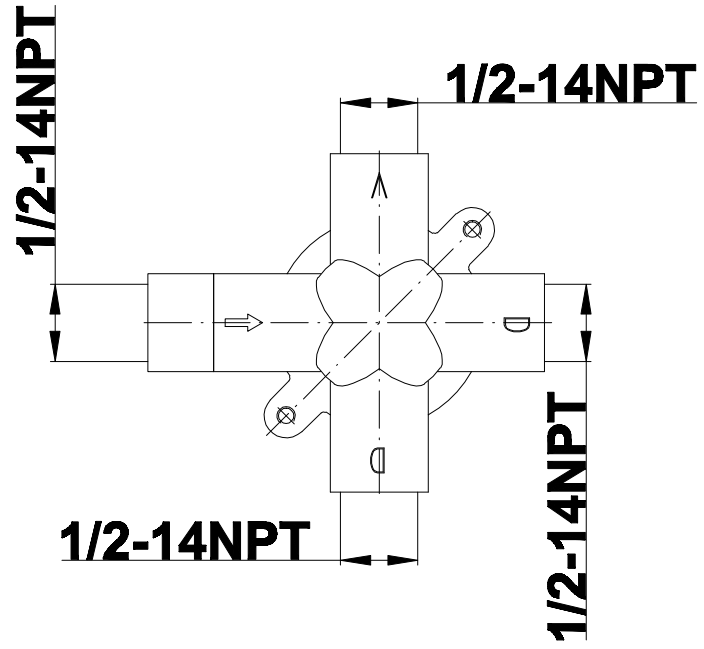

SHOWER
Rough
G-8005

GRAFF®

Information

- 18.4 gpm @ 60 psi
- 3/4" universal inlets/outlets with female threads
- Built-in service stops
- Complete serviceability from front of all units
- Supplied with protective plastic cover
- Thermostatic valve uses a paraffin wax cartridge

Finishes

Polished
Chrome

SHOWER
Solar/Structure SOLID Trim Plate
w/Handle
G-8041-LM31S-T

GRAFF®

Information

- Single metal handle
- Decorative trim plate
- Use with G-8000 or G-8005 thermostatic rough valve
- To complete package, you must order rough valve
- ADA

Finishes

Polished
Chrome

G-8041

SHOWER
3-Way High Flow Transfer Rough
Valve WITH off function
G-8050

GRAFF®

Information

- Intended for use with Thermostatic Shower Systems
- 1/2" 3-way diverter valve with 3 outlets and off function
- Universal inlets/outlets with female threads
- Operates one function at a time
- Supplied with protective plastic cover
- CALGreen compliant depending on functions
- CALGreen

Finishes

Polished
Chrome

G-8050

SHOWER
Solar/Structure Transfer Valve
Trim Plates and Handle
G-8066-LM31S-T

GRAFF®

Information

- Single metal lever handle
- Decorative trim plate WITH off function
- Use with G-8050 (4-port thermostatic diverter valve w/stop)
- To complete package, you must order rough diverter valve
- ADA