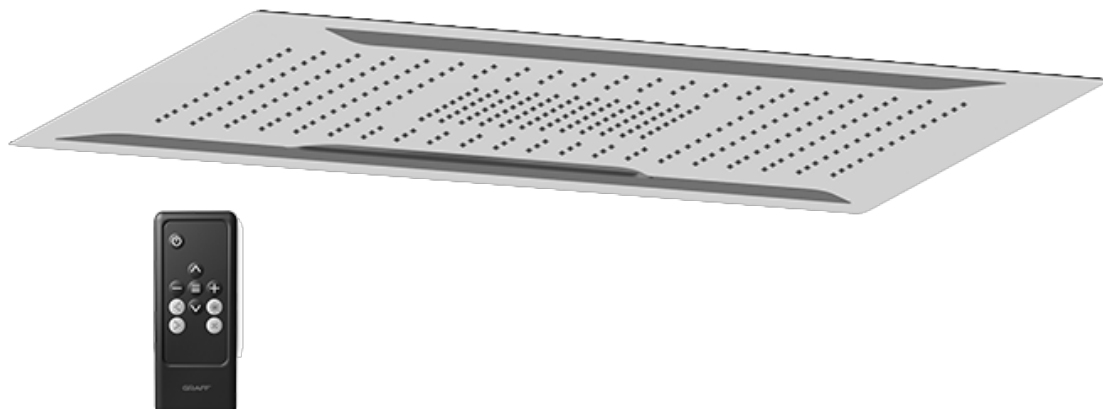

Finishes

Polished
Chrome

G-8041

SHOWER
3-Way High Flow Transfer Rough
Valve WITH off function
G-8050

GRAFF®

Information

- Intended for use with Thermostatic Shower Systems
- 1/2" 3-way diverter valve with 3 outlets and off function
- Universal inlets/outlets with female threads
- Operates one function at a time
- Supplied with protective plastic cover
- CALGreen compliant depending on functions
- CALGreen

Finishes

Polished
Chrome

G-8050

SHOWER
Solar/Structure Transfer Valve
Trim Plates and Handle
G-8066-LM31S-T

GRAFF®

Information

- Single metal lever handle
- Decorative trim plate WITH off function
- Use with G-8050 (4-port thermostatic diverter valve w/stop)
- To complete package, you must order rough diverter valve
- ADA

Finishes

Polished
Chrome

G-8066

SHOWER
Ceiling-Mount Showerhead
System
G-8221

GRAFF[®]

Information

- Rainfall, rain curtain and cascade water functions
- 6-color LED chromotherapy lighting
- Battery powered LED controller with wall-mounted holder
- No-clog, easy-clean spray nozzles
- Showerhead flow rate ≤ 1.8 max gpm
- CALGreen

Finishes

Polished
Chrome

G-8221-SP

Aqua-Sense Collection
Ceiling-Mount Showerhead

Product Features

- Rainfall, rain curtain and cascade water functions
- 6-color LED chromotherapy lighting
- Battery powered LED controller with wall-mounted holder
- No-clog, easy-clean spray nozzles
- Showerhead flow rate ≤ 1.8 max gpm