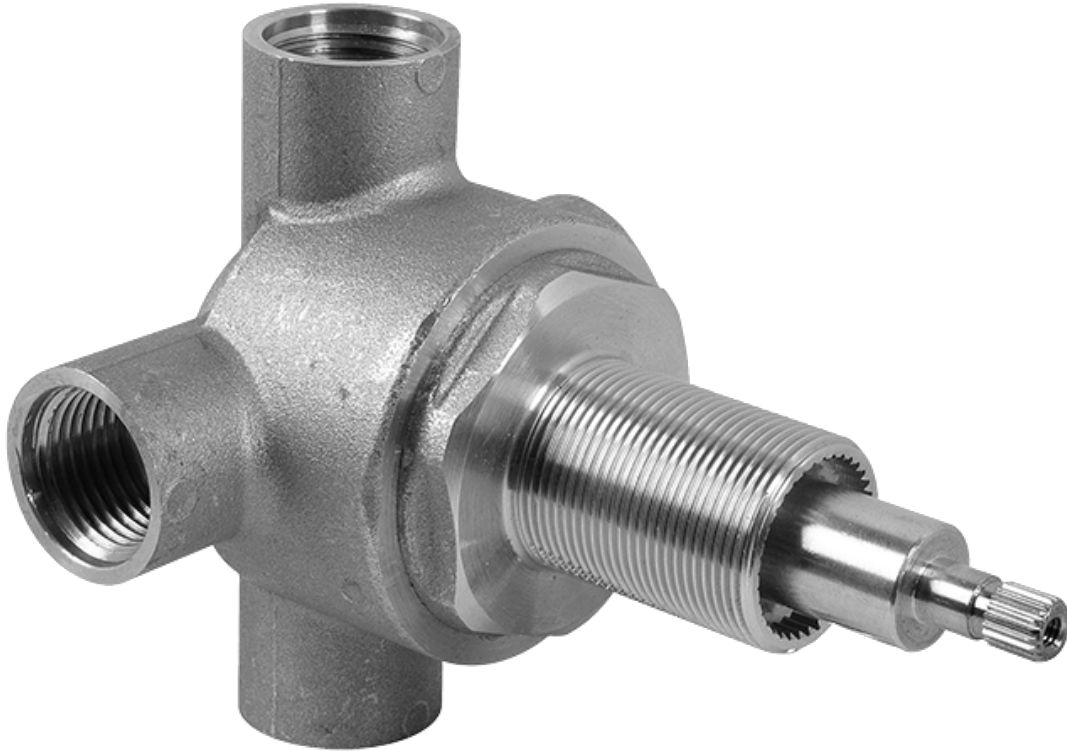

SHOWER
Ceiling-Mount Shower System
w/Diverter Valve
AQ5.000A-LM31S

GRAFF[®]

Information

- Wall-mounted, battery-powered controller and holder; controls LED chromotherapy lighting
- Rainfall, rain curtain and cascade water functions
- No-clog, easy-clean spray nozzles
- Showerhead flow rate ≤ 2.5 gpm
- Includes trim plate & handle and diverter valve
- ADA

Finishes

Polished
Chrome

SHOWER
Solar/Structure SOLID Trim Plate
w/Handle
G-8041-LM31S-T

GRAFF®

Information

- Single metal handle
- Decorative trim plate
- Use with G-8000 or G-8005 thermostatic rough valve
- To complete package, you must order rough valve
- ADA

Finishes

Polished
Chrome

G-8041

SHOWER
3-Way High Flow Transfer Rough
Valve WITH off function
G-8050

GRAFF®

Information

- Intended for use with Thermostatic Shower Systems
- 1/2" 3-way diverter valve with 3 outlets and off function
- Universal inlets/outlets with female threads
- Operates one function at a time
- Supplied with protective plastic cover
- CALGreen compliant depending on functions
- CALGreen

Finishes

Polished
Chrome

G-8050

SHOWER
Solar/Structure Transfer Valve
Trim Plates and Handle
G-8066-LM31S-T

GRAFF®

Information

- Single metal lever handle
- Decorative trim plate WITH off function
- Use with G-8050 (4-port thermostatic diverter valve w/stop)
- To complete package, you must order rough diverter valve
- ADA