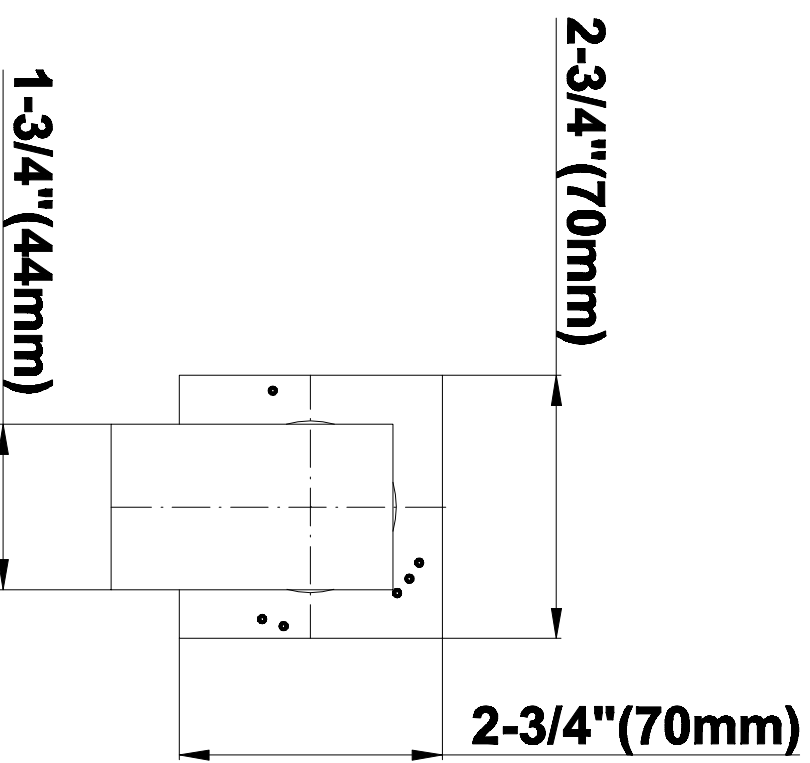

SHOWER
Rough
G-8005

GRAFF®

Information

- 18.4 gpm @ 60 psi
- 3/4" universal inlets/outlets with female threads
- Built-in service stops
- Complete serviceability from front of all units
- Supplied with protective plastic cover
- Thermostatic valve uses a paraffin wax cartridge

Finishes

Polished
Chrome

G-8041

SHOWER
3-Way High Flow Transfer Rough
Valve WITH off function
G-8050

GRAFF®

Information

- Intended for use with Thermostatic Shower Systems
- 1/2" 3-way diverter valve with 3 outlets and off function
- Universal inlets/outlets with female threads
- Operates one function at a time
- Supplied with protective plastic cover
- CALGreen compliant depending on functions
- CALGreen

Finishes

Polished
Chrome

G-8050

SHOWER
Solar/Structure Transfer Valve
Trim Plates and Handle
G-8066-LM31S-T

GRAFF®

Information

- Single metal lever handle
- Decorative trim plate WITH off function
- Use with G-8050 (4-port thermostatic diverter valve w/stop)
- To complete package, you must order rough diverter valve
- ADA

Finishes

Polished
Chrome

G-8066

SHOWER
Ceiling-Mount Showerhead
System
G-8221

GRAFF[®]

Information

- Rainfall, rain curtain and cascade water functions
- 6-color LED chromotherapy lighting
- Battery powered LED controller with wall-mounted holder
- No-clog, easy-clean spray nozzles
- Showerhead flow rate ≤ 1.8 max gpm
- CALGreen