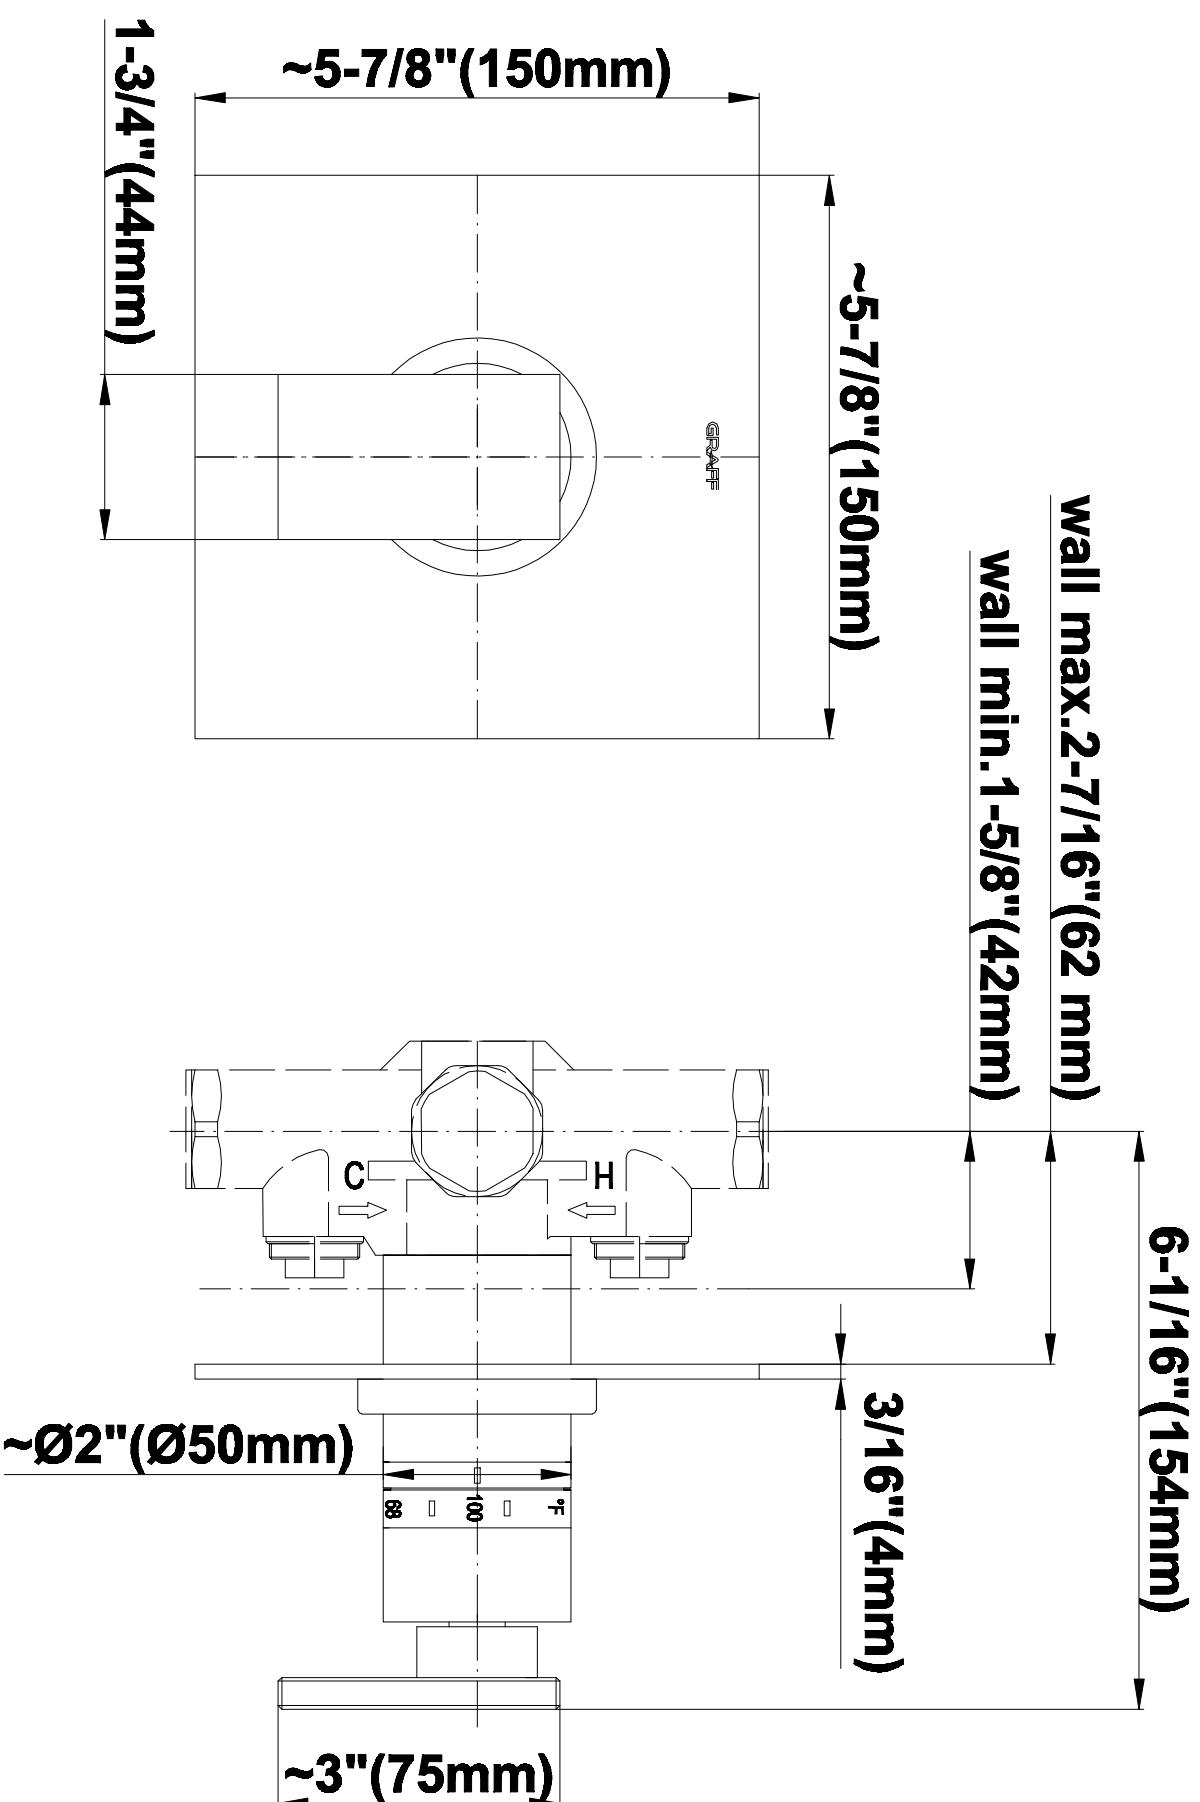

SHOWER
Ceiling-Mount Shower System
w/Diverter Valve
AQ5.000A-LM31S

GRAFF[®]

Information

- Wall-mounted, battery-powered controller and holder; controls LED chromotherapy lighting
- Rainfall, rain curtain and cascade water functions
- No-clog, easy-clean spray nozzles
- Showerhead flow rate ≤ 2.5 gpm
- Includes trim plate & handle and diverter valve
- ADA

SHOWER
Rough
G-8005

GRAFF®

Information

- 18.4 gpm @ 60 psi
- 3/4" universal inlets/outlets with female threads
- Built-in service stops
- Complete serviceability from front of all units
- Supplied with protective plastic cover
- Thermostatic valve uses a paraffin wax cartridge

Finishes

Polished
Chrome

SHOWER
Solar/Structure SOLID Trim Plate
w/Handle
G-8041-LM31S-T

GRAFF®

Information

- Single metal handle
- Decorative trim plate
- Use with G-8000 or G-8005 thermostatic rough valve
- To complete package, you must order rough valve
- ADA

Finishes

Polished
Chrome

G-8041

SHOWER
3-Way High Flow Transfer Rough
Valve WITH off function
G-8050

GRAFF®

Information

- Intended for use with Thermostatic Shower Systems
- 1/2" 3-way diverter valve with 3 outlets and off function
- Universal inlets/outlets with female threads
- Operates one function at a time
- Supplied with protective plastic cover
- CALGreen compliant depending on functions
- CALGreen