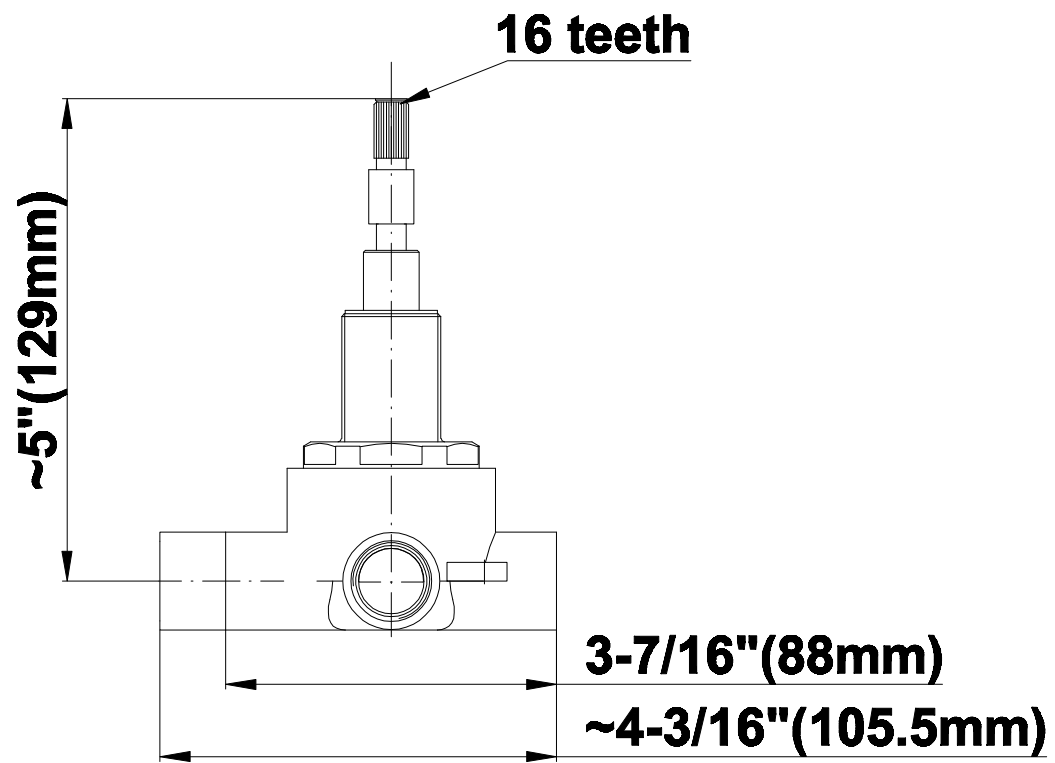

SHOWER
Rough
G-8005

GRAFF®

Information

- 18.4 gpm @ 60 psi
- 3/4" universal inlets/outlets with female threads
- Built-in service stops
- Complete serviceability from front of all units
- Supplied with protective plastic cover
- Thermostatic valve uses a paraffin wax cartridge

Finishes

Polished
Chrome

SHOWER
Solar/Structure SOLID Trim Plate
w/Handle
G-8041-LM31S-T

GRAFF®

Information

- Single metal handle
- Decorative trim plate
- Use with G-8000 or G-8005 thermostatic rough valve
- To complete package, you must order rough valve
- ADA

Finishes

Polished
Chrome

G-8041

SHOWER
3-Way High Flow Transfer Rough
Valve WITH off function
G-8050

GRAFF®

Information

- Intended for use with Thermostatic Shower Systems
- 1/2" 3-way diverter valve with 3 outlets and off function
- Universal inlets/outlets with female threads
- Operates one function at a time
- Supplied with protective plastic cover
- CALGreen compliant depending on functions
- CALGreen

Finishes

Polished
Chrome

G-8050

SHOWER
Solar/Structure Transfer Valve
Trim Plates and Handle
G-8066-LM31S-T

GRAFF®

Information

- Single metal lever handle
- Decorative trim plate WITH off function
- Use with G-8050 (4-port thermostatic diverter valve w/stop)
- To complete package, you must order rough diverter valve
- ADA