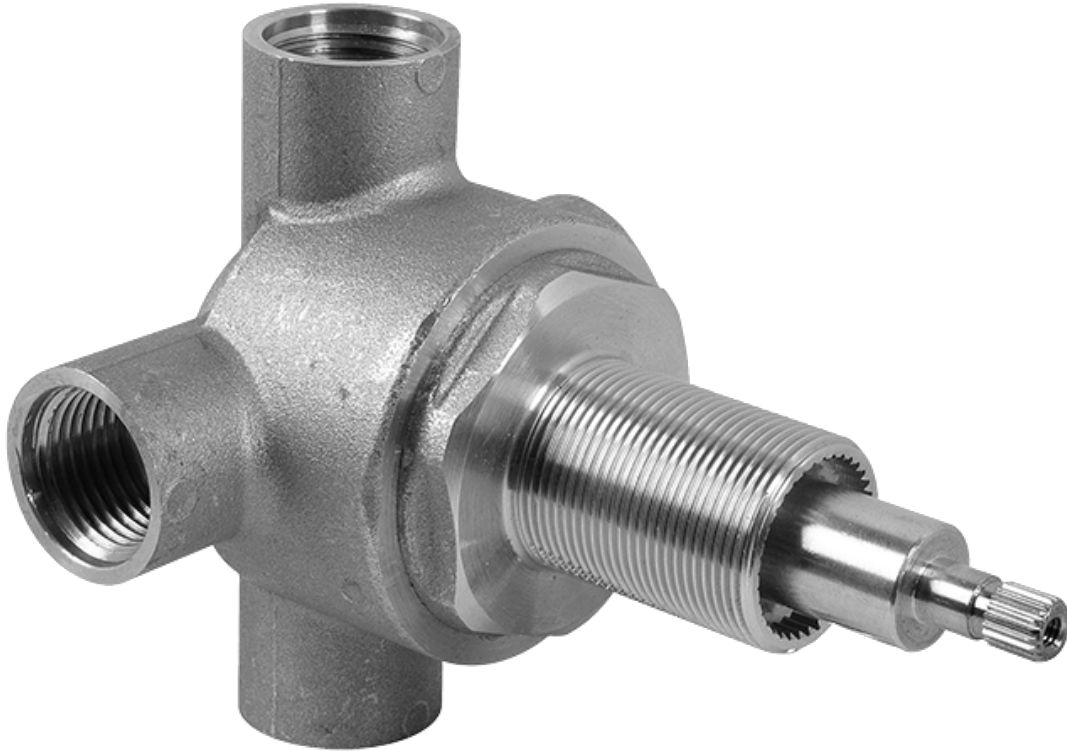

SHOWER  
Ceiling-Mount Shower System  
w/Diverter Valve  
**AQ5.000A-LM23S**

---

**GRAFF®**

## Information

- Single metal handle
- Decorative trim plate
- Use with G-8000 or G-8005 thermostatic rough valve
- To complete package, you must order rough valve
- ADA

# G-8041

SHOWER  
3-Way High Flow Transfer Rough  
Valve WITH off function  
**G-8050**

---

**GRAFF®**

## Information

- Intended for use with Thermostatic Shower Systems
- 1/2" 3-way diverter valve with 3 outlets and off function
- Universal inlets/outlets with female threads
- Operates one function at a time
- Supplied with protective plastic cover
- CALGreen compliant depending on functions
- CALGreen