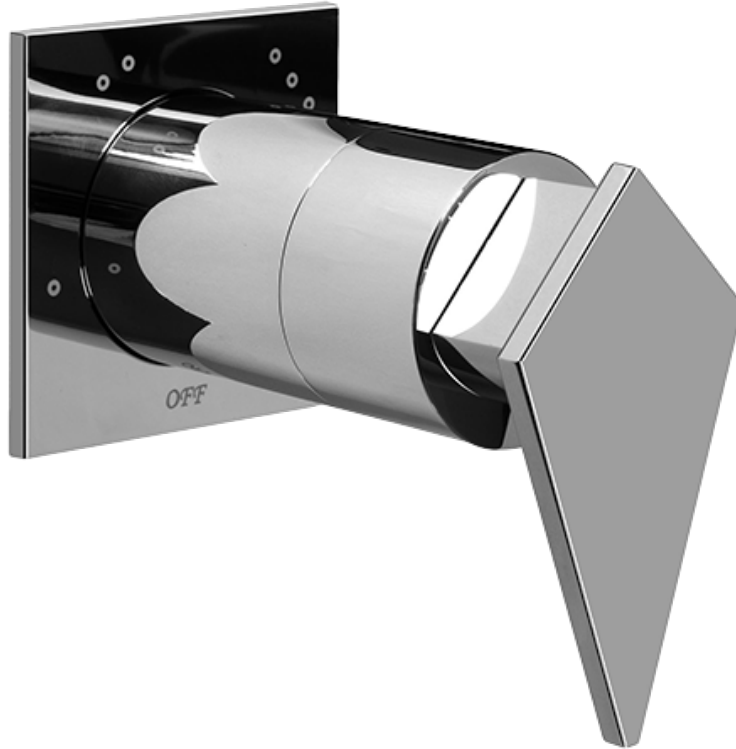

SHOWER  
Ceiling-Mount Shower System  
w/Diverter Valve  
**AQ5.000A-LM23S**

---

**GRAFF®**

## Information

- Intended for use with Thermostatic Shower Systems
- 1/2" 3-way diverter valve with 3 outlets and off function
- Universal inlets/outlets with female threads
- Operates one function at a time
- Supplied with protective plastic cover
- CALGreen compliant depending on functions
- CALGreen

# G-8050

SHOWER  
Stealth Transfer Valve Trim Plates  
and Handle  
**G-8066-LM23S-T**

---

**GRAFF®**

### Information

- Single metal lever handle
- Decorative trim plate WITH off function
- Use with G-8050 (4-port thermostatic diverter valve w/stop)
- To complete package, you must order rough diverter valve
- ADA