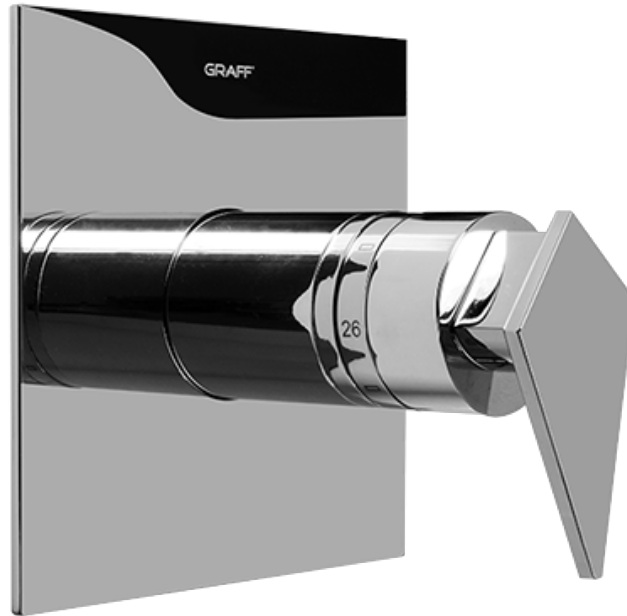

SHOWER  
Ceiling-Mount Shower System  
w/Diverter Valve  
**AQ5.000A-LM23S**

---

**GRAFF®**

## Information

- 18.4 gpm @ 60 psi
- 3/4" universal inlets/outlets with female threads
- Built-in service stops
- Complete serviceability from front of all units
- Supplied with protective plastic cover
- Thermostatic valve uses a paraffin wax cartridge

## Finishes

Polished  
Chrome

SHOWER  
Stealth SOLID Trim Plate  
w/Handle  
**G-8041-LM23S-T**

---

**GRAFF®**

## Information

- Single metal handle
- Decorative trim plate
- Use with G-8000 or G-8005 thermostatic rough valve
- To complete package, you must order rough valve
- ADA