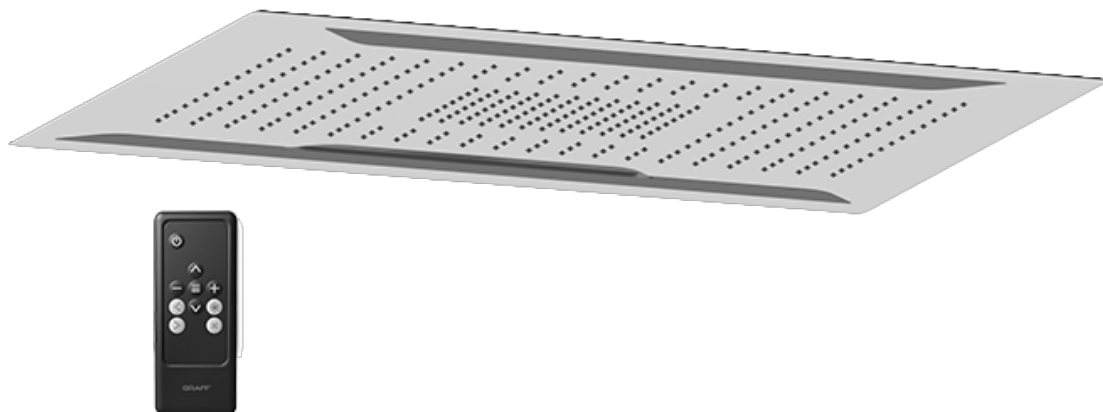

# G-8066

SHOWER  
Ceiling-Mount Showerhead  
System  
**G-8221**

---

**GRAFF**<sup>®</sup>