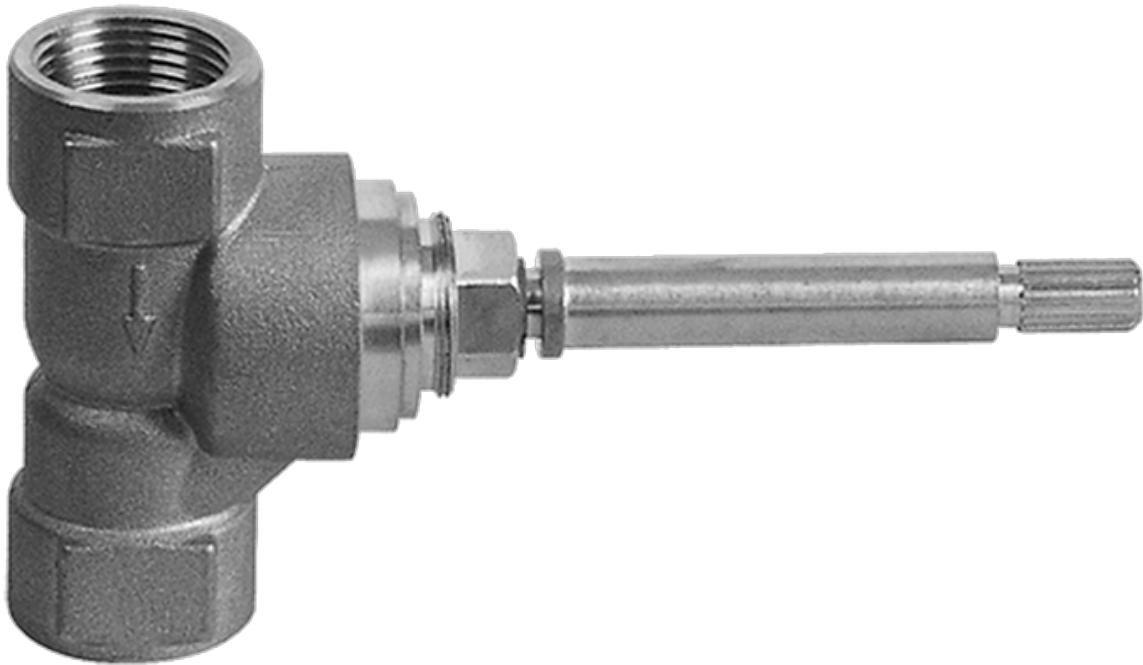

SHOWER  
Ceiling-Mount Shower System  
**AQ4.000A-LM40S**

---

**GRAFF®**

## Finishes

Polished  
Chrome

SHOWER  
Immersion SOLID Trim Plate  
w/Handle  
**G-8041-LM40S-T**

---

**GRAFF**<sup>®</sup>

### Information

- Single metal handle
- Decorative trim plate
- Use with G-8000 or G-8005 thermostatic rough valve
- To complete package, you must order rough valve
- ADA

## Information

- 3/4" universal inlets/outlets with female threads
- Supplied with protective plastic cover