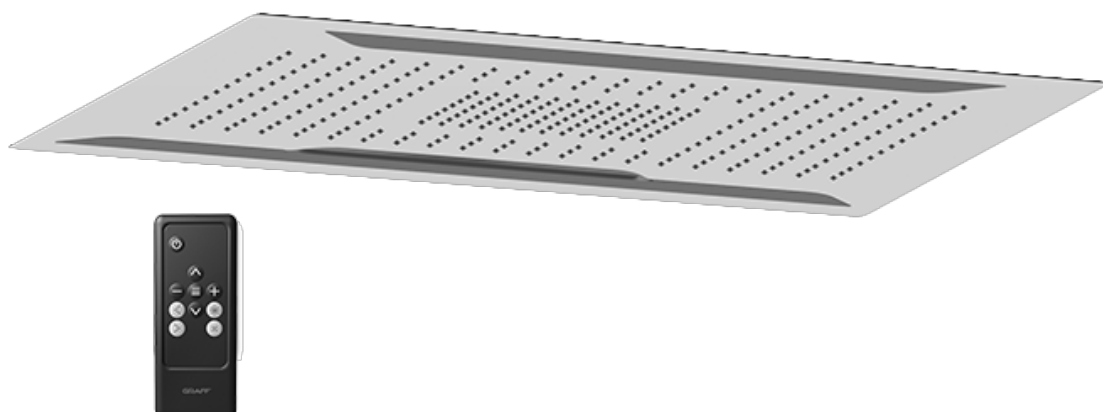

SHOWER  
Ceiling-Mount Shower System  
**AQ4.000A-LM40S**

---

**GRAFF®**

### Information

- Single metal handle
- Decorative trim plate
- Use with G-8070 or G-8075 thermostatic stop/volume control rough valve
- To complete package, you must order rough valve
- ADA

# G-8095

SHOWER  
Ceiling-Mount Showerhead  
System  
**G-8221**

**GRAFF®**