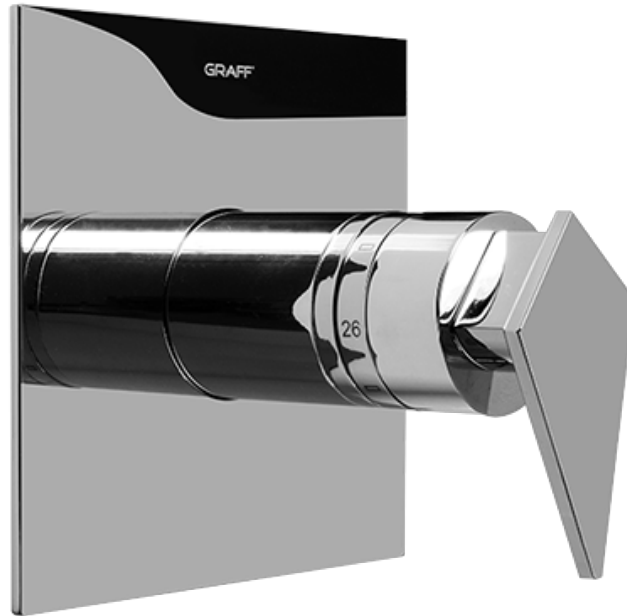

SHOWER
Ceiling-Mount Shower System
AQ4.000A-LM23S

GRAFF®

Information

- Wall-mounted, battery-powered controller and holder; controls LED chromotherapy lighting
- Rainfall, rain curtain and cascade water functions
- No-clog, easy-clean spray nozzles
- Showerhead flow rate ≤ 2.5 max gpm
- Includes trim plate & handle and stop/volume controls (x3)
- ADA

SHOWER
Rough
G-8005

GRAFF[®]

Information

- 18.4 gpm @ 60 psi
- 3/4" universal inlets/outlets with female threads
- Built-in service stops
- Complete serviceability from front of all units
- Supplied with protective plastic cover
- Thermostatic valve uses a paraffin wax cartridge

Finishes

Polished
Chrome

SHOWER
Stealth SOLID Trim Plate
w/Handle
G-8041-LM23S-T

GRAFF[®]

Information

- Single metal handle
- Decorative trim plate
- Use with G-8000 or G-8005 thermostatic rough valve
- To complete package, you must order rough valve
- ADA

Polished
Chrome

SHOWER
Solar SOLID Trim Plate w/Handle
G-8095-LM31S-T

GRAFF®

Information

- Single metal handle
- Decorative trim plate
- Use with G-8070 or G-8075 thermostatic stop/volume control rough valve
- To complete package, you must order rough valve
- ADA