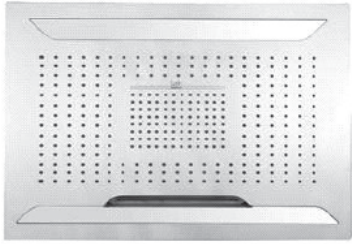

Finishes

Polished
Chrome

SHOWER
Stealth SOLID Trim Plate
w/Handle
G-8041-LM23S-T

GRAFF[®]

Information

- Single metal handle
- Decorative trim plate
- Use with G-8000 or G-8005 thermostatic rough valve
- To complete package, you must order rough valve
- ADA

Polished
Chrome

SHOWER
Solar SOLID Trim Plate w/Handle
G-8095-LM31S-T

GRAFF®

Information

- Single metal handle
- Decorative trim plate
- Use with G-8070 or G-8075 thermostatic stop/volume control rough valve
- To complete package, you must order rough valve
- ADA

Finishes

Polished
Chrome

G-8095

SHOWER
Ceiling-Mount Showerhead
System
G-8221

GRAFF[®]

Information

- Rainfall, rain curtain and cascade water functions
- 6-color LED chromotherapy lighting
- Battery powered LED controller with wall-mounted holder
- No-clog, easy-clean spray nozzles
- Showerhead flow rate ≤ 1.8 max gpm
- CALGreen

Finishes

Polished
Chrome

G-8221-SP

Aqua-Sense Collection
Ceiling-Mount Showerhead

Product Features

- Rainfall, rain curtain and cascade water functions
- 6-color LED chromotherapy lighting
- Battery powered LED controller with wall-mounted holder
- No-clog, easy-clean spray nozzles
- Showerhead flow rate ≤ 1.8 max gpm