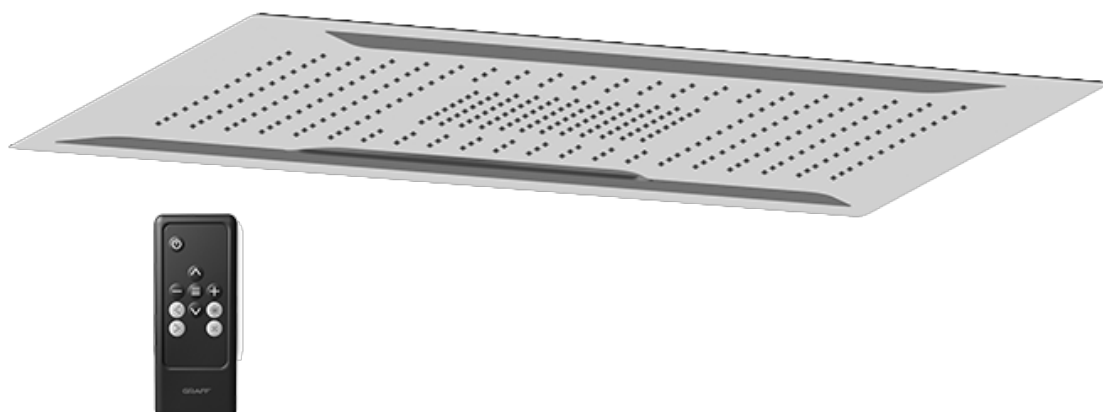

SHOWER
Ceiling-Mount Shower System
AQ4.000A-LM23S

GRAFF®

Information

- Wall-mounted, battery-powered controller and holder; controls LED chromotherapy lighting
- Rainfall, rain curtain and cascade water functions
- No-clog, easy-clean spray nozzles
- Showerhead flow rate ≤ 2.5 max gpm
- Includes trim plate & handle and stop/volume controls (x3)
- ADA

Polished
Chrome

SHOWER
Solar SOLID Trim Plate w/Handle
G-8095-LM31S-T

GRAFF®

Information

- Single metal handle
- Decorative trim plate
- Use with G-8070 or G-8075 thermostatic stop/volume control rough valve
- To complete package, you must order rough valve
- ADA

Finishes

Polished
Chrome

G-8095

SHOWER
Ceiling-Mount Showerhead
System
G-8221

GRAFF[®]

Information

- Rainfall, rain curtain and cascade water functions
- 6-color LED chromotherapy lighting
- Battery powered LED controller with wall-mounted holder
- No-clog, easy-clean spray nozzles
- Showerhead flow rate ≤ 1.8 max gpm
- CALGreen

Finishes

Polished
Chrome

G-8221-SP

Aqua-Sense Collection
Ceiling-Mount Showerhead

Product Features

- Rainfall, rain curtain and cascade water functions
- 6-color LED chromotherapy lighting
- Battery powered LED controller with wall-mounted holder
- No-clog, easy-clean spray nozzles
- Showerhead flow rate ≤ 1.8 max gpm