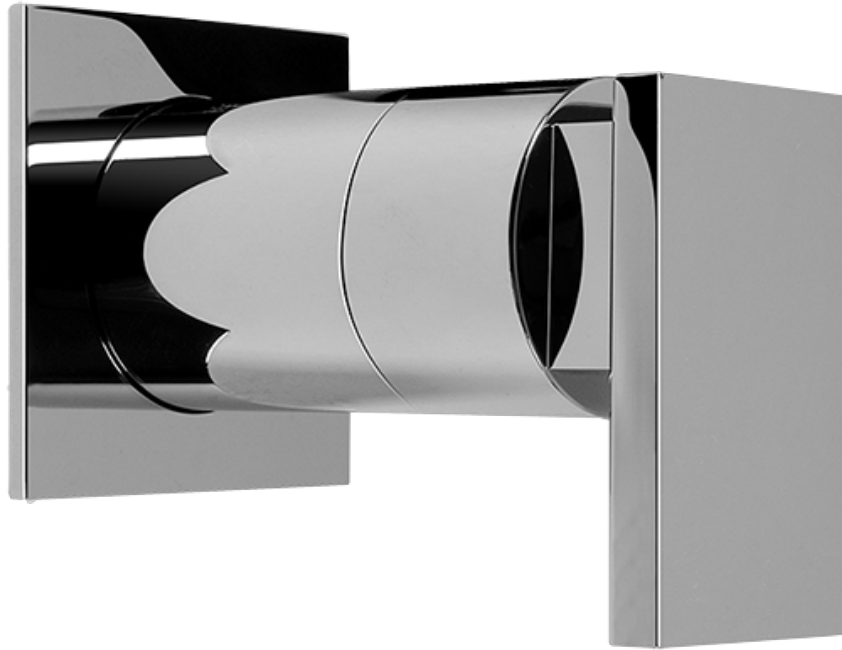

SHOWER
Ceiling-Mount Shower System
AQ4.000A-LM23S

GRAFF®

Information

- Wall-mounted, battery-powered controller and holder; controls LED chromotherapy lighting
- Rainfall, rain curtain and cascade water functions
- No-clog, easy-clean spray nozzles
- Showerhead flow rate ≤ 2.5 max gpm
- Includes trim plate & handle and stop/volume controls (x3)
- ADA

Finishes

Polished
Chrome

SHOWER
Stealth SOLID Trim Plate
w/Handle
G-8041-LM23S-T

GRAFF[®]

Information

- Single metal handle
- Decorative trim plate
- Use with G-8000 or G-8005 thermostatic rough valve
- To complete package, you must order rough valve
- ADA

Finishes

Polished
Chrome

G-8041

SHOWER
Rough
G-8075

GRAFF[®]

Information

- 3/4" universal inlets/outlets with female threads
- Supplied with protective plastic cover

Finishes

Polished
Chrome

SHOWER
Solar SOLID Trim Plate w/Handle
G-8095-LM31S-T

GRAFF®

Information

- Single metal handle
- Decorative trim plate
- Use with G-8070 or G-8075 thermostatic stop/volume control rough valve
- To complete package, you must order rough valve
- ADA