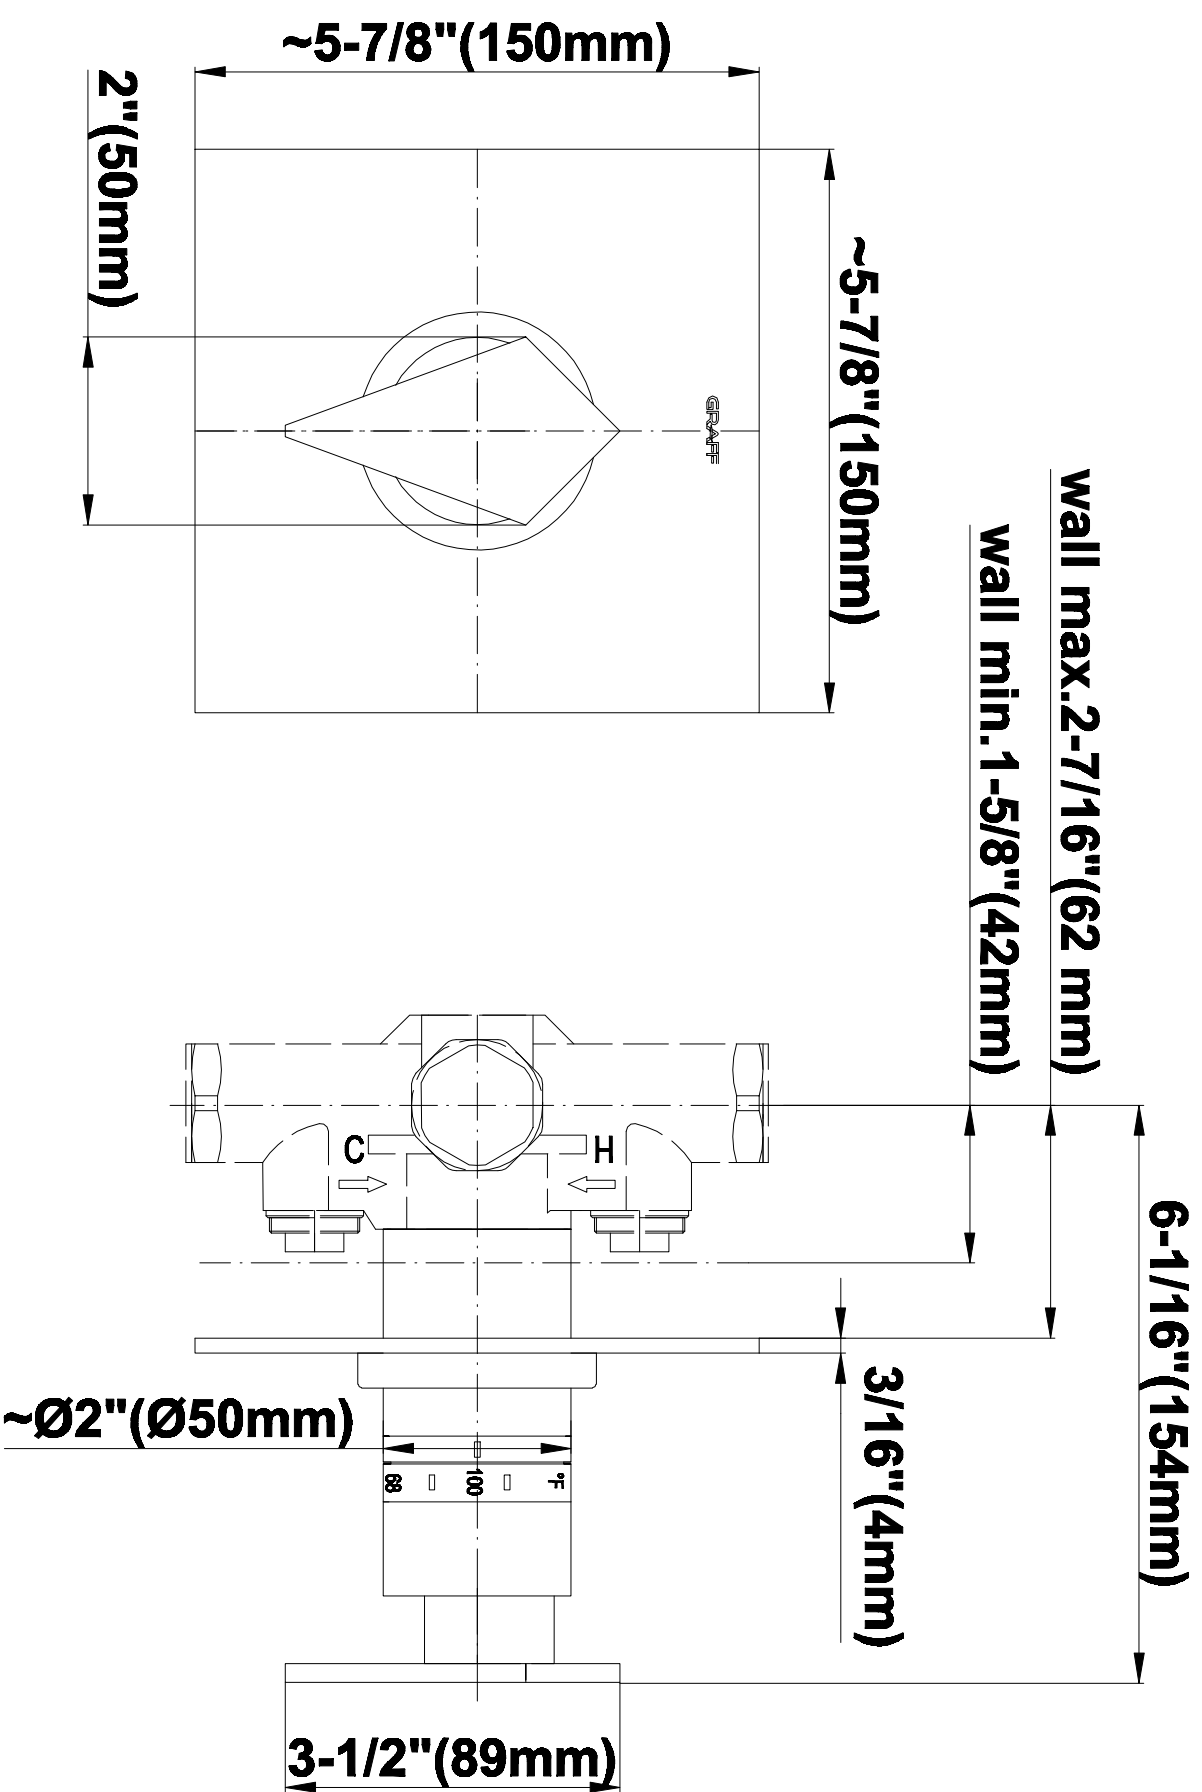

SHOWER
Ceiling-Mount Shower System
AQ4.000A-LM23S

GRAFF®

Information

- Wall-mounted, battery-powered controller and holder; controls LED chromotherapy lighting
- Rainfall, rain curtain and cascade water functions
- No-clog, easy-clean spray nozzles
- Showerhead flow rate ≤ 2.5 max gpm
- Includes trim plate & handle and stop/volume controls (x3)
- ADA

SHOWER
Rough
G-8005

GRAFF[®]

Information

- 18.4 gpm @ 60 psi
- 3/4" universal inlets/outlets with female threads
- Built-in service stops
- Complete serviceability from front of all units
- Supplied with protective plastic cover
- Thermostatic valve uses a paraffin wax cartridge

Finishes

Polished
Chrome

SHOWER
Stealth SOLID Trim Plate
w/Handle
G-8041-LM23S-T

GRAFF[®]

Information

- Single metal handle
- Decorative trim plate
- Use with G-8000 or G-8005 thermostatic rough valve
- To complete package, you must order rough valve
- ADA

Finishes

Polished
Chrome

G-8041

SHOWER
Rough
G-8075

GRAFF[®]

Information

- 3/4" universal inlets/outlets with female threads
- Supplied with protective plastic cover

Finishes