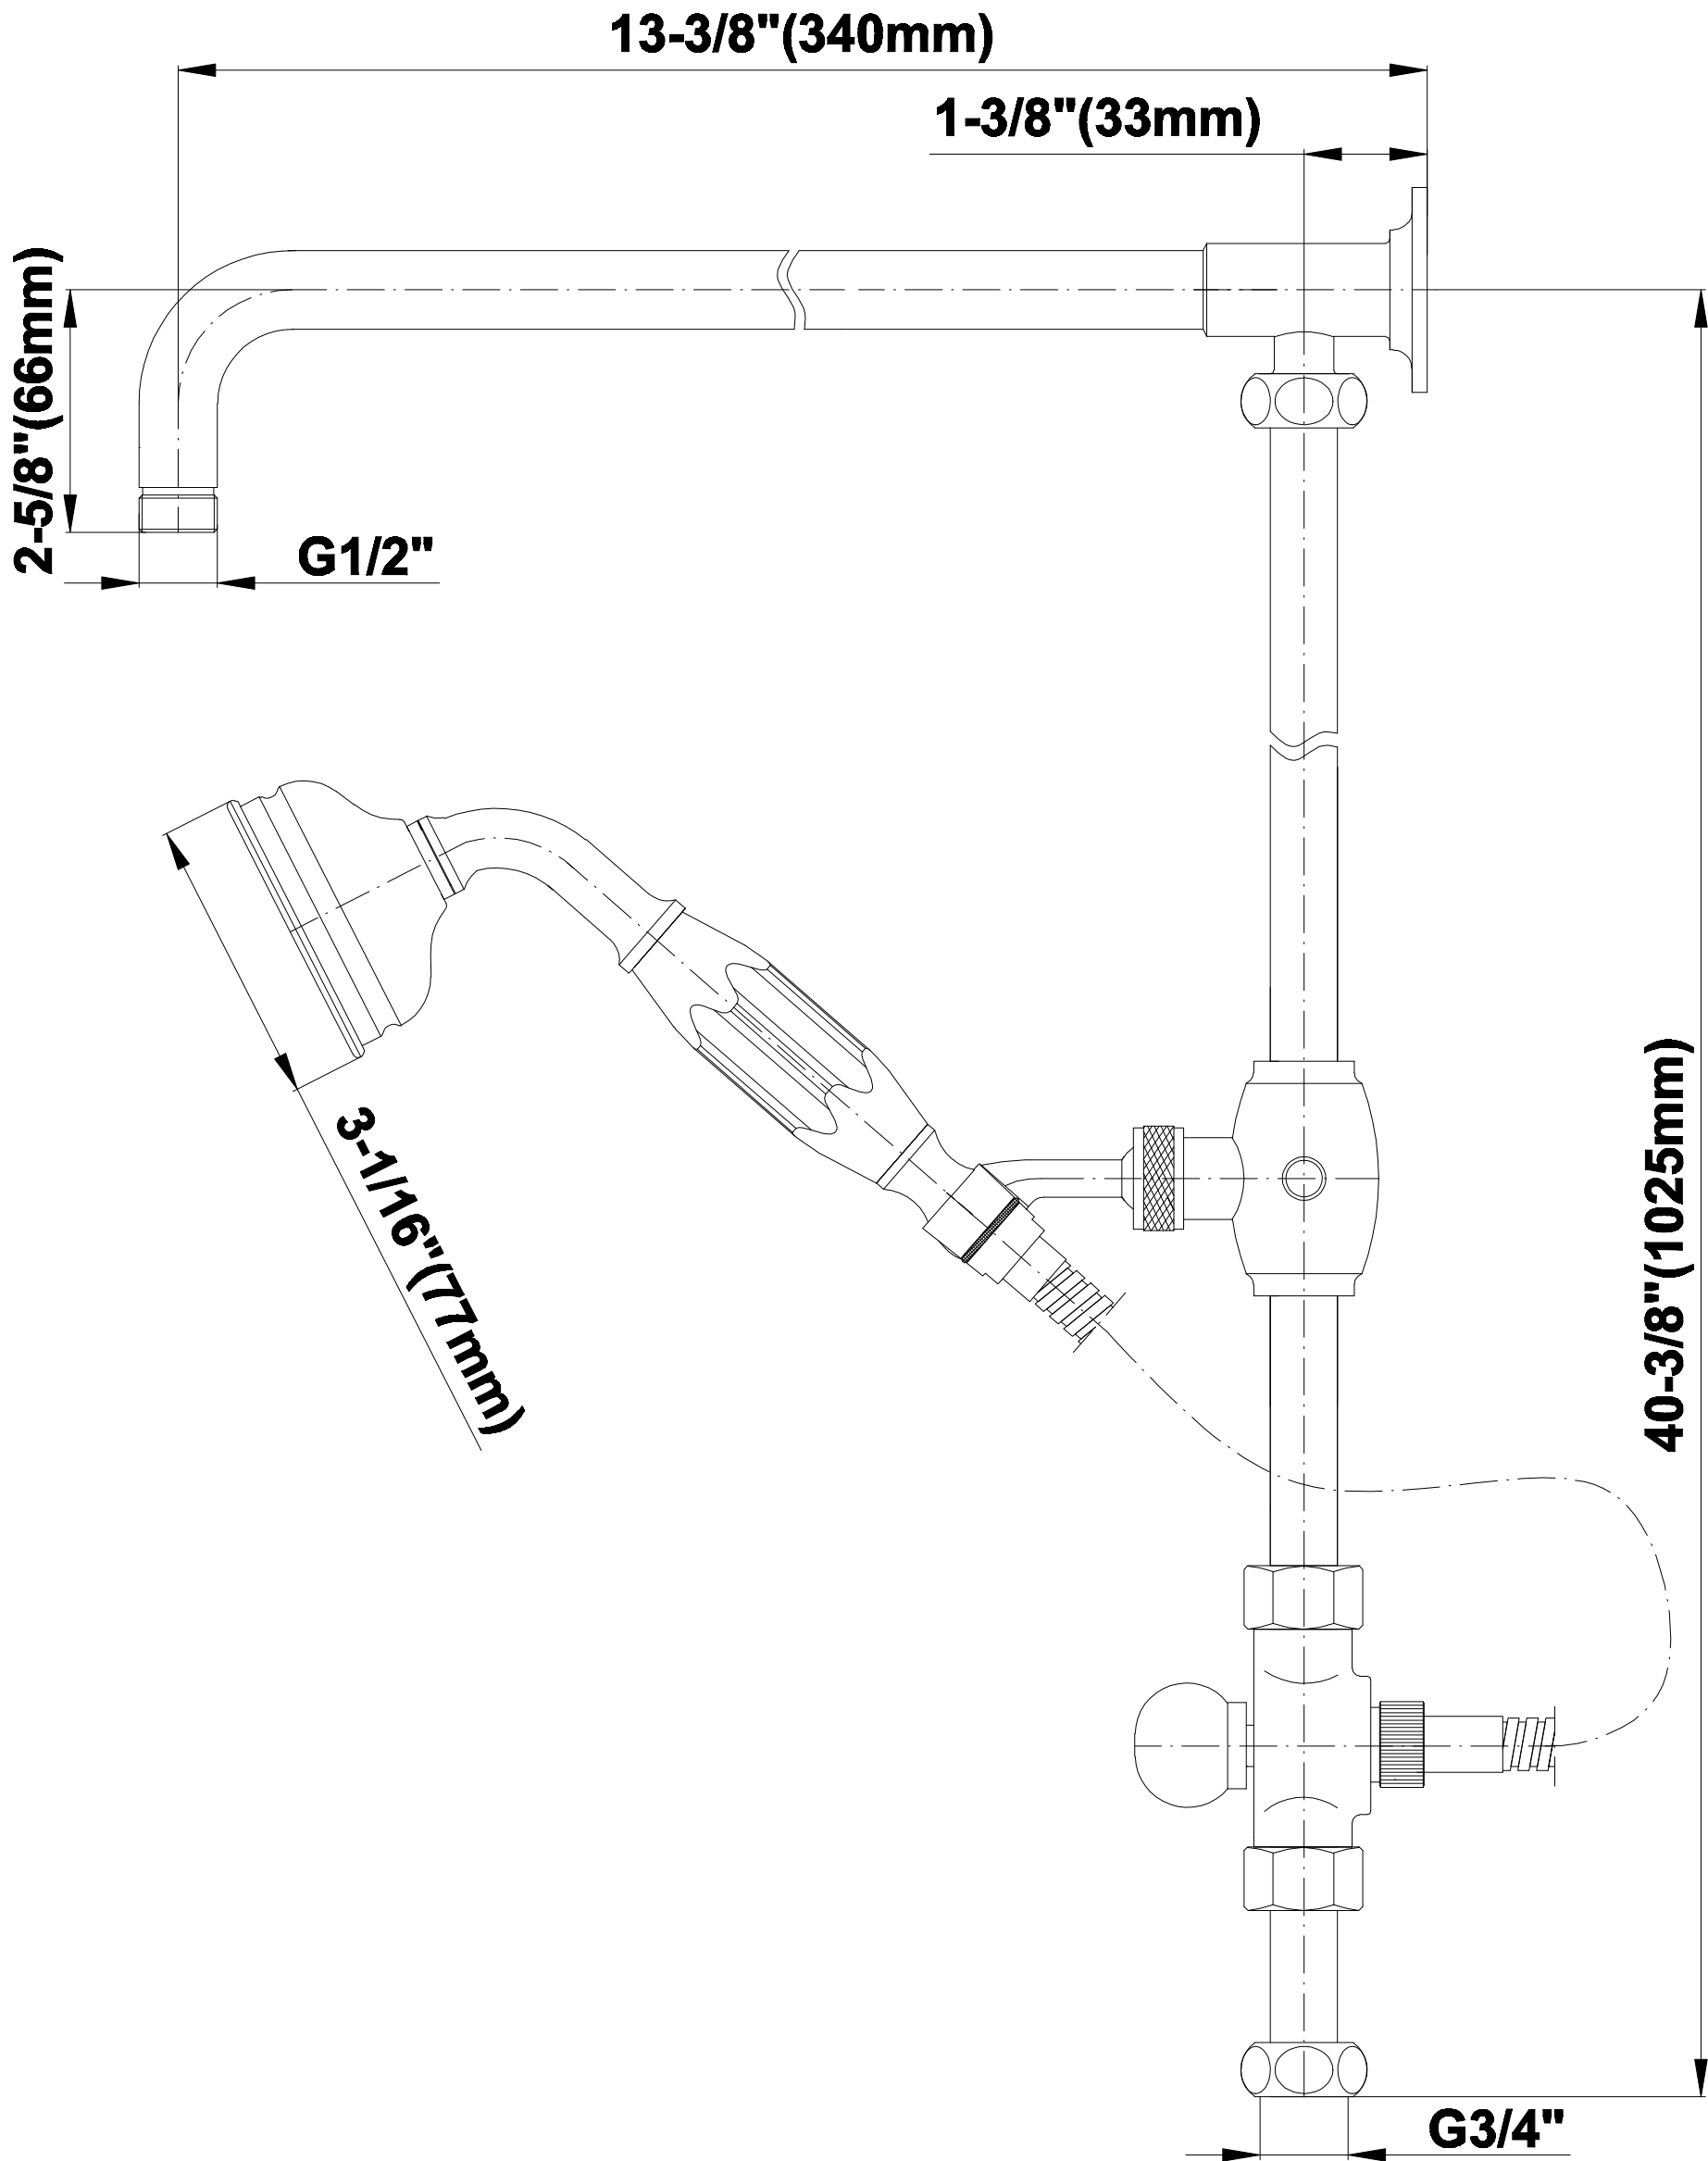

SHOWER
Exposed Riser with Handshower
G-8932-C2S

GRAFF®

Information

- Includes matching handshower w/ceramic handle
- Includes 59" shower hose
- Optional Metal Handshower Handle - Use code CD2.11_***_**
- CALGreen

Finishes

Olive Bronze

Polished
Chrome

Polished
Nickel

Steelnox®
(Satin Nickel)

G-8932

Exposed Riser

SHOWER
Exposed Riser with Handshower
G-8932-LC1S

GRAFF®

Information

- Includes matching handshower w/ceramic handle
- Includes 59" shower hose
- Optional Metal Handshower Handle - Use code CD2.11_***_**
- CALGreen

Finishes

Olive Bronze

Polished
Chrome

Polished
Nickel

Steelnox®
(Satin Nickel)

G-8932

Exposed Riser

SHOWER
Exposed Riser with Handshower
G-8932-LM34S

GRAFF®

Information

- Includes matching handshower w/ceramic handle
- Includes 59" shower hose
- Optional Metal Handshower Handle - Use code CD2.11-***-**
- CALGreen