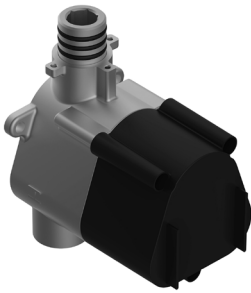

SHOWER
M-Series Thermostatic Set with
Ametis Ring and Handshower
GL4.029SC-LM44E0

GRAFF®

Information

- G-8760 Ametis Ring with rainfall and cascade settings, features noclog, easy-clean spray nozzles
- Single LED light with 6 color variations
- Flow rates: rain shower ≤ 2.0 max gpm, waterfall ≤ 2.0 max gpm, handshower ≤ 1.5 max gpm
- 3/4" thermostatic valve with stop/volume control valve with passthrough
- Optional extension kit available

SHOWER
Thermostatic Rough Valve
G-8006

GRAFF[®]

Information

- 12.9 gpm @ 60 psi
- 3/4" universal inlets
- Built-in service stops
- Stacking outlet feature
- Complete serviceability from front of all units
- Supplied with protective plastic cover
- CalGreen compliant dependent on functions

Finishes

Architectural
Black

Matte Black

Polished
Chrome

Architectural
White

G-8006

M-Series

3/4" Concealed Thermostatic Rough Valve

www.graff-faucets.com | phone: 800-954-4723

SHOWER
Ametis M-Series Thermostatic
Valve Trim with Handle
G-8037-LM44E-T

GRAFF[®]

Information

- Single metal handle
- Decorative trim plate
- Use with G-8006 thermostatic rough valve
- To complete package, you must order rough valve
- ADA