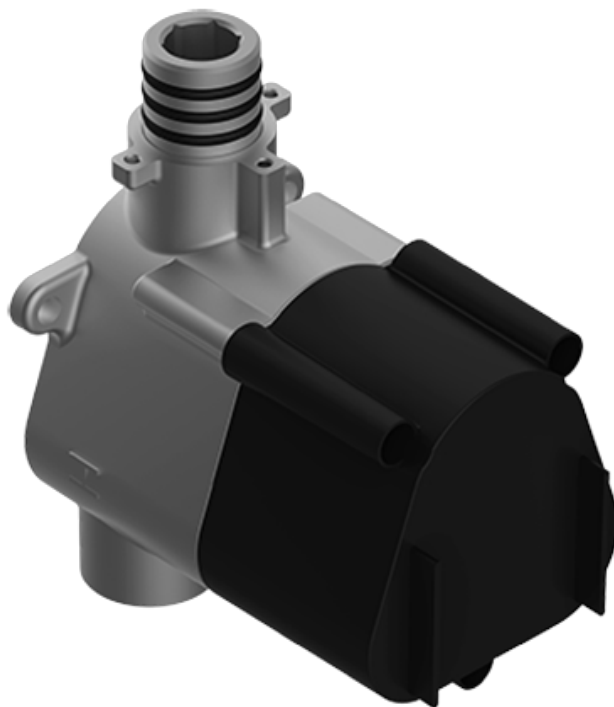

SHOWER
M-Series Thermostatic Set with
Ametis Ring and Handshower
GL4.029SC-LM44E0

GRAFF®

Information

- G-8760 Ametis Ring with rainfall and cascade settings, features noclog, easy-clean spray nozzles
- Single LED light with 6 color variations
- Flow rates: rain shower ≤ 2.0 max gpm, waterfall ≤ 2.0 max gpm, handshower ≤ 1.5 max gpm
- 3/4" thermostatic valve with stop/volume control valve with passthrough
- Optional extension kit available

SHOWER
Thermostatic Rough Valve
G-8006

GRAFF[®]

Information

- 12.9 gpm @ 60 psi
- 3/4" universal inlets
- Built-in service stops
- Stacking outlet feature
- Complete serviceability from front of all units
- Supplied with protective plastic cover
- CalGreen compliant dependent on functions

Finishes

Architectural
Black

Matte Black

Polished
Chrome

Architectural
White

G-8006

M-Series

3/4" Concealed Thermostatic Rough Valve

www.graff-faucets.com | phone: 800-954-4723

SHOWER
Ametis M-Series Thermostatic
Valve Trim with Handle
G-8037-LM44E-T

GRAFF[®]

Information

- Single metal handle
- Decorative trim plate
- Use with G-8006 thermostatic rough valve
- To complete package, you must order rough valve
- ADA