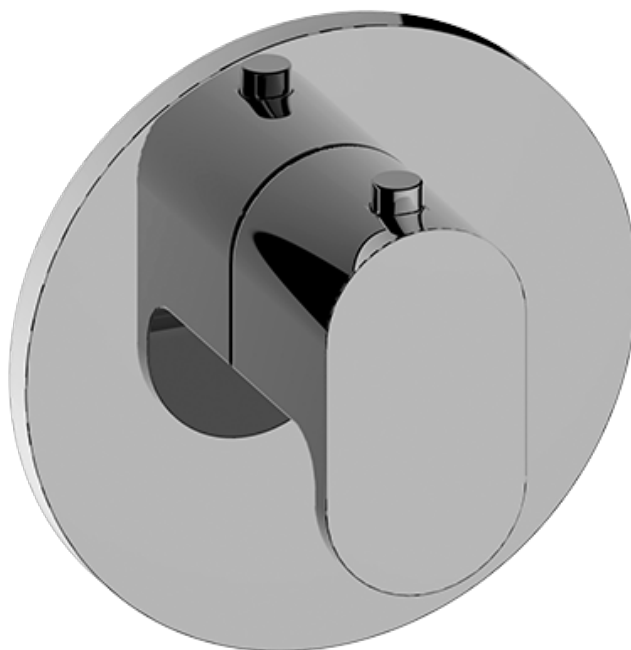

SHOWER
M-Series Thermostatic Set with
Ametis Ring and Handshower
GL4.029SC-LM44E0

GRAFF®

Information

- G-8760 Ametis Ring with rainfall and cascade settings, features noclog, easy-clean spray nozzles
- Single LED light with 6 color variations
- Flow rates: rain shower ≤ 2.0 max gpm, waterfall ≤ 2.0 max gpm, handshower ≤ 1.5 max gpm
- 3/4" thermostatic valve with stop/volume control valve with passthrough
- Optional extension kit available

www.graff-faucets.com | phone: 800-954-4723

SHOWER
Ametis M-Series Thermostatic
Valve Trim with Handle
G-8037-LM44E-T

GRAFF[®]

Information

- Single metal handle
- Decorative trim plate
- Use with G-8006 thermostatic rough valve
- To complete package, you must order rough valve
- ADA