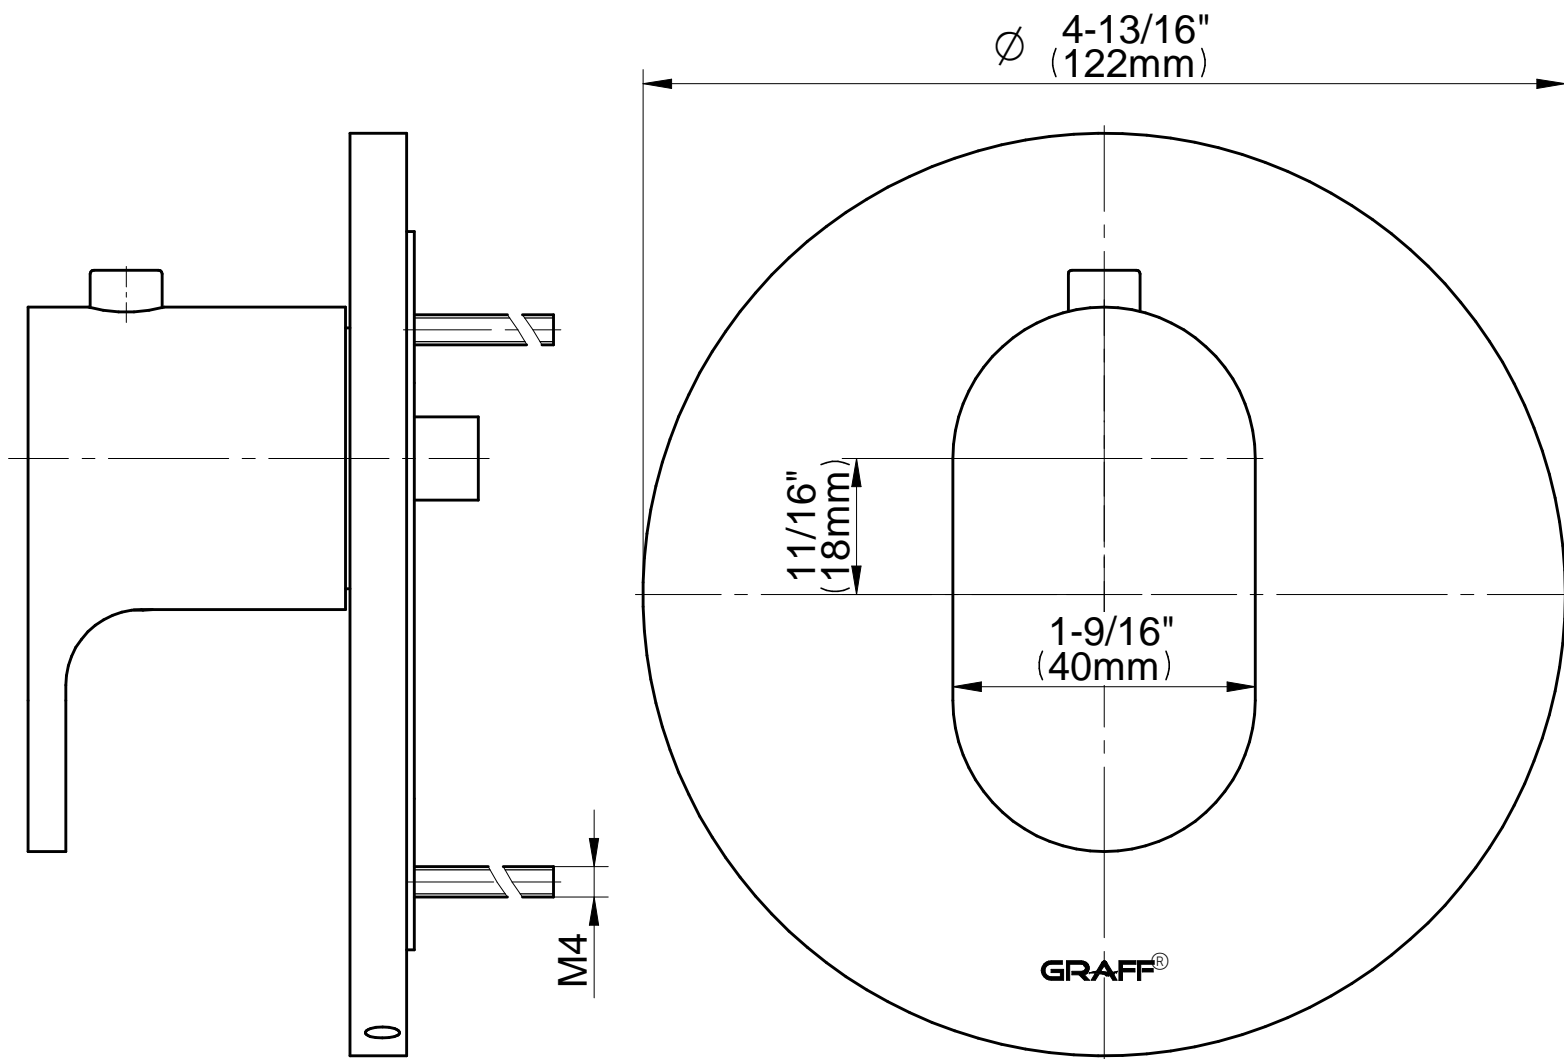

G-8037-LM44E-T

AMETIS Series