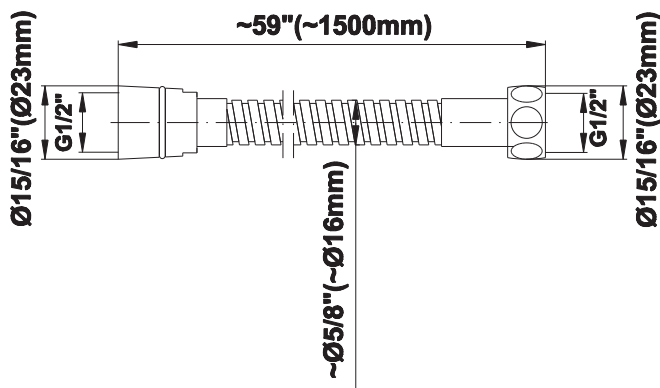

SHOWER
M-Series Thermostatic Set with
Ametis Ring and Handshower
GL4.029SC-LM44E0

GRAFF®

Information

- G-8760 Ametis Ring with rainfall and cascade settings, features noclog, easy-clean spray nozzles
- Single LED light with 6 color variations
- Flow rates: rain shower ≤ 2.0 max gpm, waterfall ≤ 2.0 max gpm, handshower ≤ 1.5 max gpm
- 3/4" thermostatic valve with stop/volume control valve with passthrough
- Optional extension kit available

* Special order finish- call for availability

SHOWER
Handshower Wall Bracket with
Integrated Wall Supply Elbow
G-8618

GRAFF®

Information

- Solid brass construction
- 1/2" NPT female inlet thread

Finishes

Architectural
Black