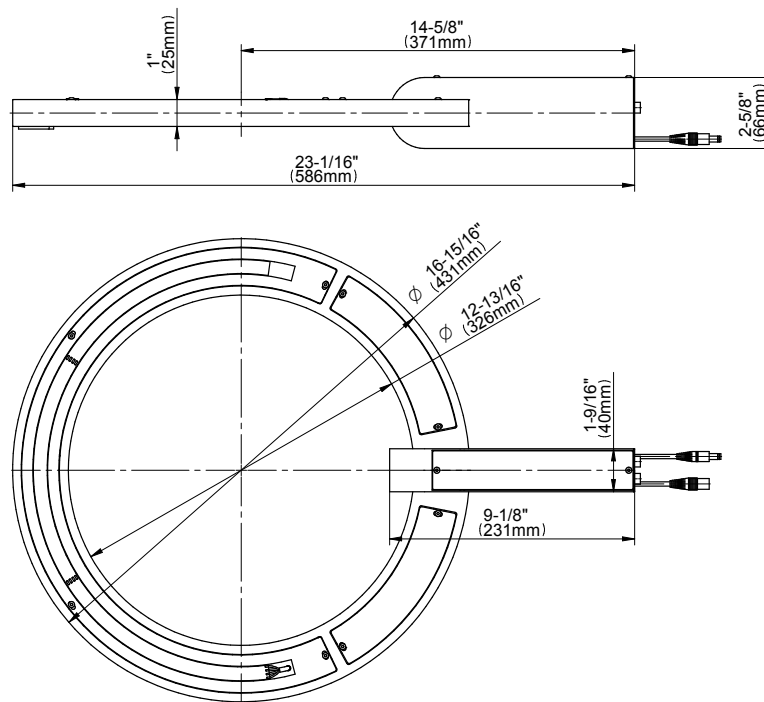

Warranty

- Limited lifetime warranty

For complete warranty information go to
www.graff-designs.com/en-nam/warranty