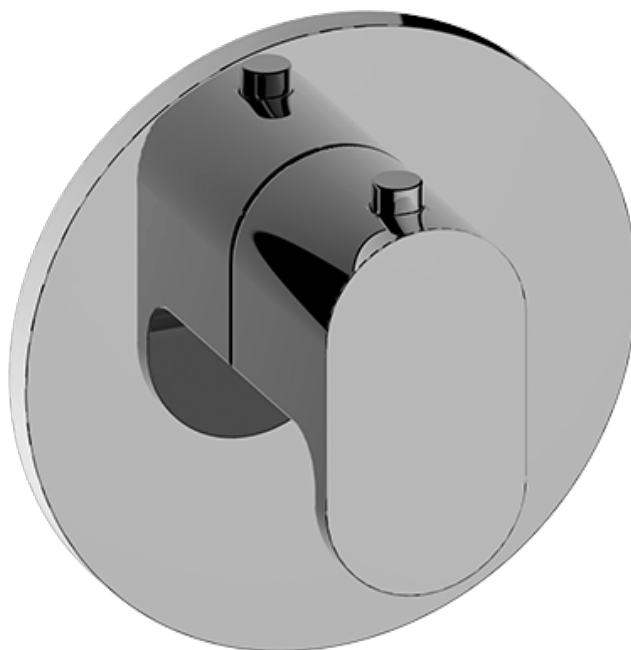

SHOWER
M-Series Thermostatic Shower
System - Ametis Ring
GL2.009SD-LM44E0

GRAFF[®]

Information

- G-8760 Ametis Ring with rainfall and cascade settings, features noclog, easy-clean spray nozzles
- Single LED light with 6 color variations
- Flow rates: rain shower ≤ 2.0 max gpm, waterfall ≤ 2.0 max gpm
- 3/4" thermostatic valve with 2-way diverter valve with pass-through
- Optional extension kit available
- CALGreen

SHOWER
Thermostatic Rough Valve
G-8006

GRAFF[®]

Information

- 12.9 gpm @ 60 psi
- 3/4" universal inlets
- Built-in service stops
- Stacking outlet feature
- Complete serviceability from front of all units
- Supplied with protective plastic cover
- CalGreen compliant dependent on functions

www.graff-faucets.com | phone: 800-954-4723

SHOWER
Ametis M-Series Thermostatic
Valve Trim with Handle
G-8037-LM44E-T

GRAFF[®]

Information

- Single metal handle
- Decorative trim plate
- Use with G-8006 thermostatic rough valve
- To complete package, you must order rough valve
- ADA

Finishes

Architectural
Black

Matte Black

Polished
Chrome

Architectural
White

G-8052 M-Series
2-Way Diverter Volume Control Valve
WITH Off Function and Pass-Through

Product Features

- 12.1 gpm @ 60 psi
- 3/4" universal inlets/outlets with female threads
- Stacking inlet and pass-through port feature
- Supplied with protective plastic cover
- CalGreen compliant dependent on functions