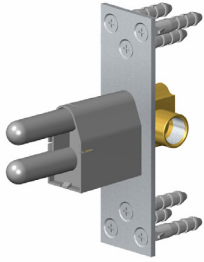

G-8765

Ametis Collection

Ametis Ring Rough (Rough Only)

Product Features

- Complete rough for Ametis Ring G-8760-**

Warranty

- Limited lifetime warranty

For complete warranty information go to www.graff-faucets.com/en-nam/warranty