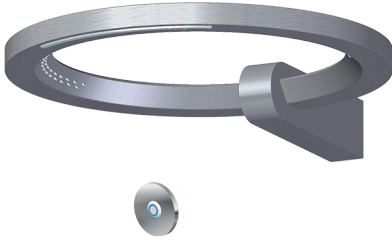

G-8760

Ametis Collection
Ametis Ring Water Feature