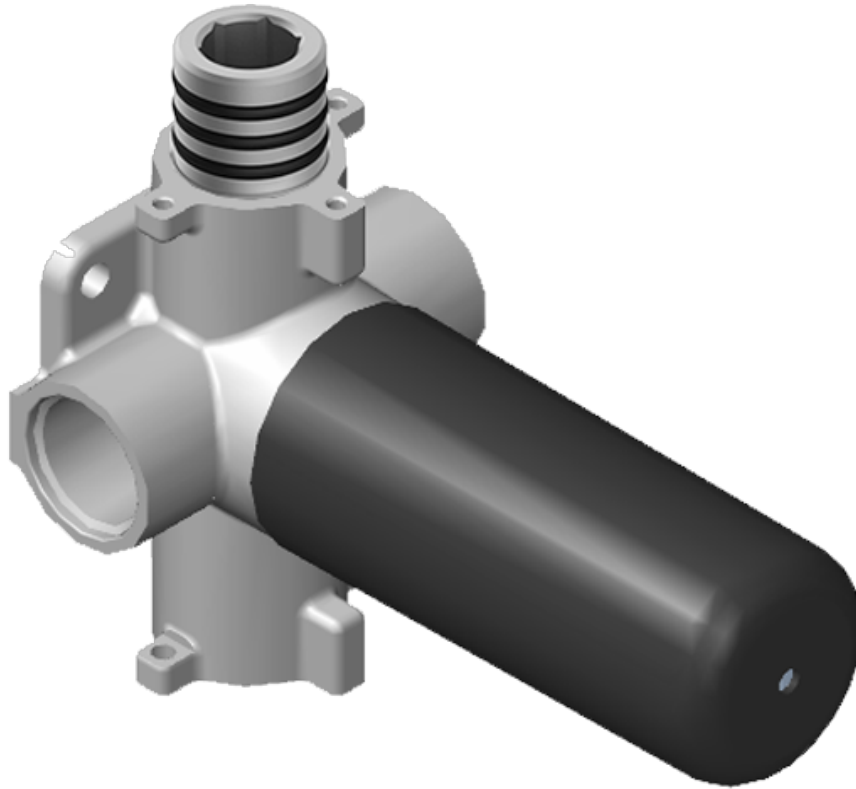

SHOWER
M-Series Thermostatic Shower
System - Ametis Ring
GL2.009SD-LM44E0

GRAFF[®]

Information

- G-8760 Ametis Ring with rainfall and cascade settings, features noclog, easy-clean spray nozzles
- Single LED light with 6 color variations
- Flow rates: rain shower ≤ 2.0 max gpm, waterfall ≤ 2.0 max gpm
- 3/4" thermostatic valve with 2-way diverter valve with pass-through
- Optional extension kit available
- CALGreen

www.graff-faucets.com | phone: 800-954-4723

SHOWER
Ametis M-Series Thermostatic
Valve Trim with Handle
G-8037-LM44E-T

GRAFF[®]

Information

- Single metal handle
- Decorative trim plate
- Use with G-8006 thermostatic rough valve
- To complete package, you must order rough valve
- ADA

GRAFF®

Information

- 11.7 gpm @ 60 psi
- 3/4" universal inlets/outlets with female threads
- Operates one function at a time
- Stacking inlet and pass-through port feature
- Supplied with protective plastic cover
- CALGreen compliant depending on functions

Finishes

Architectural
Black

Matte Black

Polished
Chrome

Architectural
White

G-8052 M-Series
2-Way Diverter Volume Control Valve
WITH Off Function and Pass-Through

Product Features

- 12.1 gpm @ 60 psi
- 3/4" universal inlets/outlets with female threads
- Stacking inlet and pass-through port feature
- Supplied with protective plastic cover
- CalGreen compliant dependent on functions