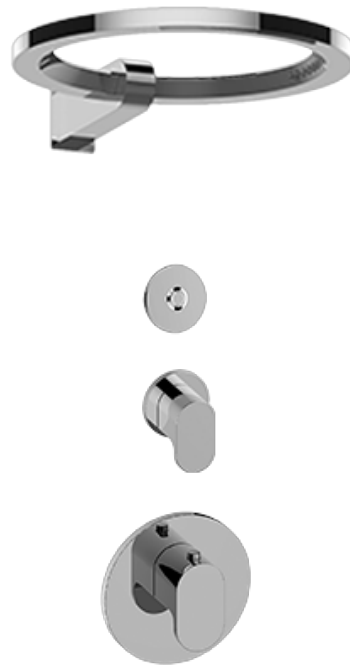

SHOWER
M-Series Thermostatic Shower
System - Ametis Ring
GL2.009SD-LM44E0

GRAFF[®]

Information

- G-8760 Ametis Ring with rainfall and cascade settings, features noclog, easy-clean spray nozzles
- Single LED light with 6 color variations
- Flow rates: rain shower ≤ 2.0 max gpm, waterfall ≤ 2.0 max gpm
- 3/4" thermostatic valve with 2-way diverter valve with pass-through
- Optional extension kit available
- CALGreen

SHOWER
Thermostatic Rough Valve
G-8006

GRAFF[®]

Information

- 12.9 gpm @ 60 psi
- 3/4" universal inlets
- Built-in service stops
- Stacking outlet feature
- Complete serviceability from front of all units
- Supplied with protective plastic cover
- CalGreen compliant dependent on functions

Finishes

Architectural
Black

Matte Black

Polished
Chrome

Architectural
White

G-8006

M-Series

3/4" Concealed Thermostatic Rough Valve

www.graff-faucets.com | phone: 800-954-4723

SHOWER
Ametis M-Series Thermostatic
Valve Trim with Handle
G-8037-LM44E-T

GRAFF[®]

Information

- Single metal handle
- Decorative trim plate
- Use with G-8006 thermostatic rough valve
- To complete package, you must order rough valve
- ADA