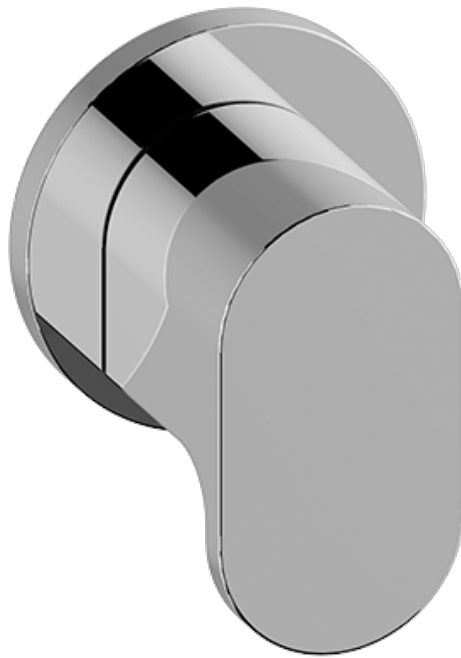

Finishes

Architectural
Black

Matte Black

Polished
Chrome

Architectural
White

G-8052 M-Series
2-Way Diverter Volume Control Valve
WITH Off Function and Pass-Through

Product Features

- 12.1 gpm @ 60 psi
- 3/4" universal inlets/outlets with female threads
- Stacking inlet and pass-through port feature
- Supplied with protective plastic cover
- CalGreen compliant dependent on functions

www.graff-faucets.com | phone: 800-954-4723

SHOWER
Ametis M-Series 2-Way Diverter
Valve Trim with Handle
G-8068-LM44E1-T

GRAFF[®]

Information

- Single metal handle
- Decorative trim plate
- Use with G-8052 2-way diverter (pass through) control rough valve WITH off function
- To complete package, you must order rough valve
- ADA