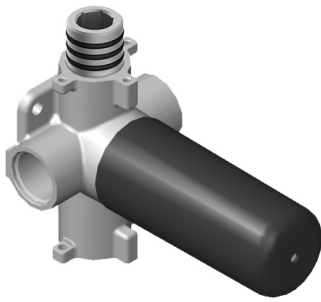

www.graff-faucets.com | phone: 800-954-4723

SHOWER
Ametis M-Series Thermostatic
Valve Trim with Handle
G-8037-LM44E-T

GRAFF[®]

Information

- Single metal handle
- Decorative trim plate
- Use with G-8006 thermostatic rough valve
- To complete package, you must order rough valve
- ADA

GRAFF®

Information

- 11.7 gpm @ 60 psi
- 3/4" universal inlets/outlets with female threads
- Operates one function at a time
- Stacking inlet and pass-through port feature
- Supplied with protective plastic cover
- CALGreen compliant depending on functions

Finishes

Architectural
Black

Matte Black

Polished
Chrome

Architectural
White

G-8052 M-Series
2-Way Diverter Volume Control Valve
WITH Off Function and Pass-Through

Product Features

- 12.1 gpm @ 60 psi
- 3/4" universal inlets/outlets with female threads
- Stacking inlet and pass-through port feature
- Supplied with protective plastic cover
- CalGreen compliant dependent on functions

www.graff-faucets.com | phone: 800-954-4723

SHOWER
Ametis M-Series 2-Way Diverter
Valve Trim with Handle
G-8068-LM44E1-T

GRAFF[®]

Information

- Single metal handle
- Decorative trim plate
- Use with G-8052 2-way diverter (pass through) control rough valve WITH off function
- To complete package, you must order rough valve
- ADA