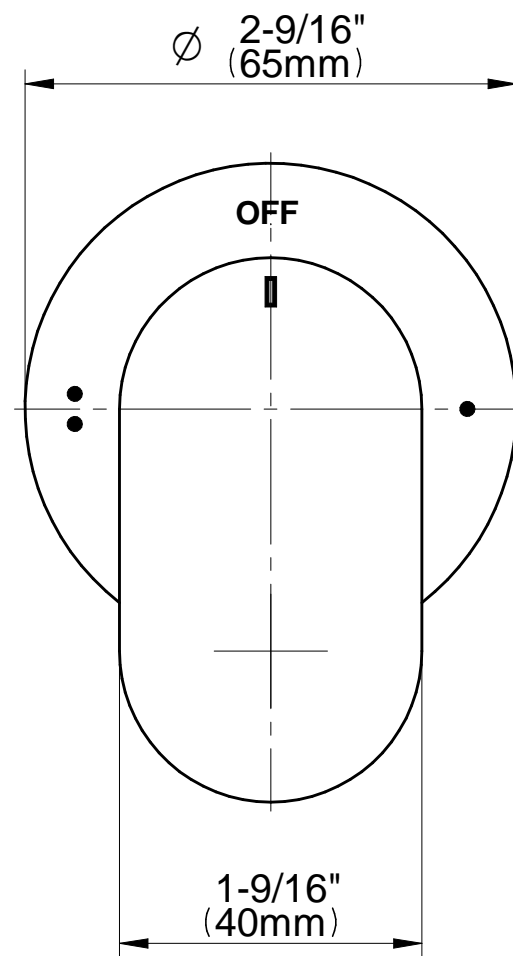

G-8068-LM44E1-T

AMETIS Series