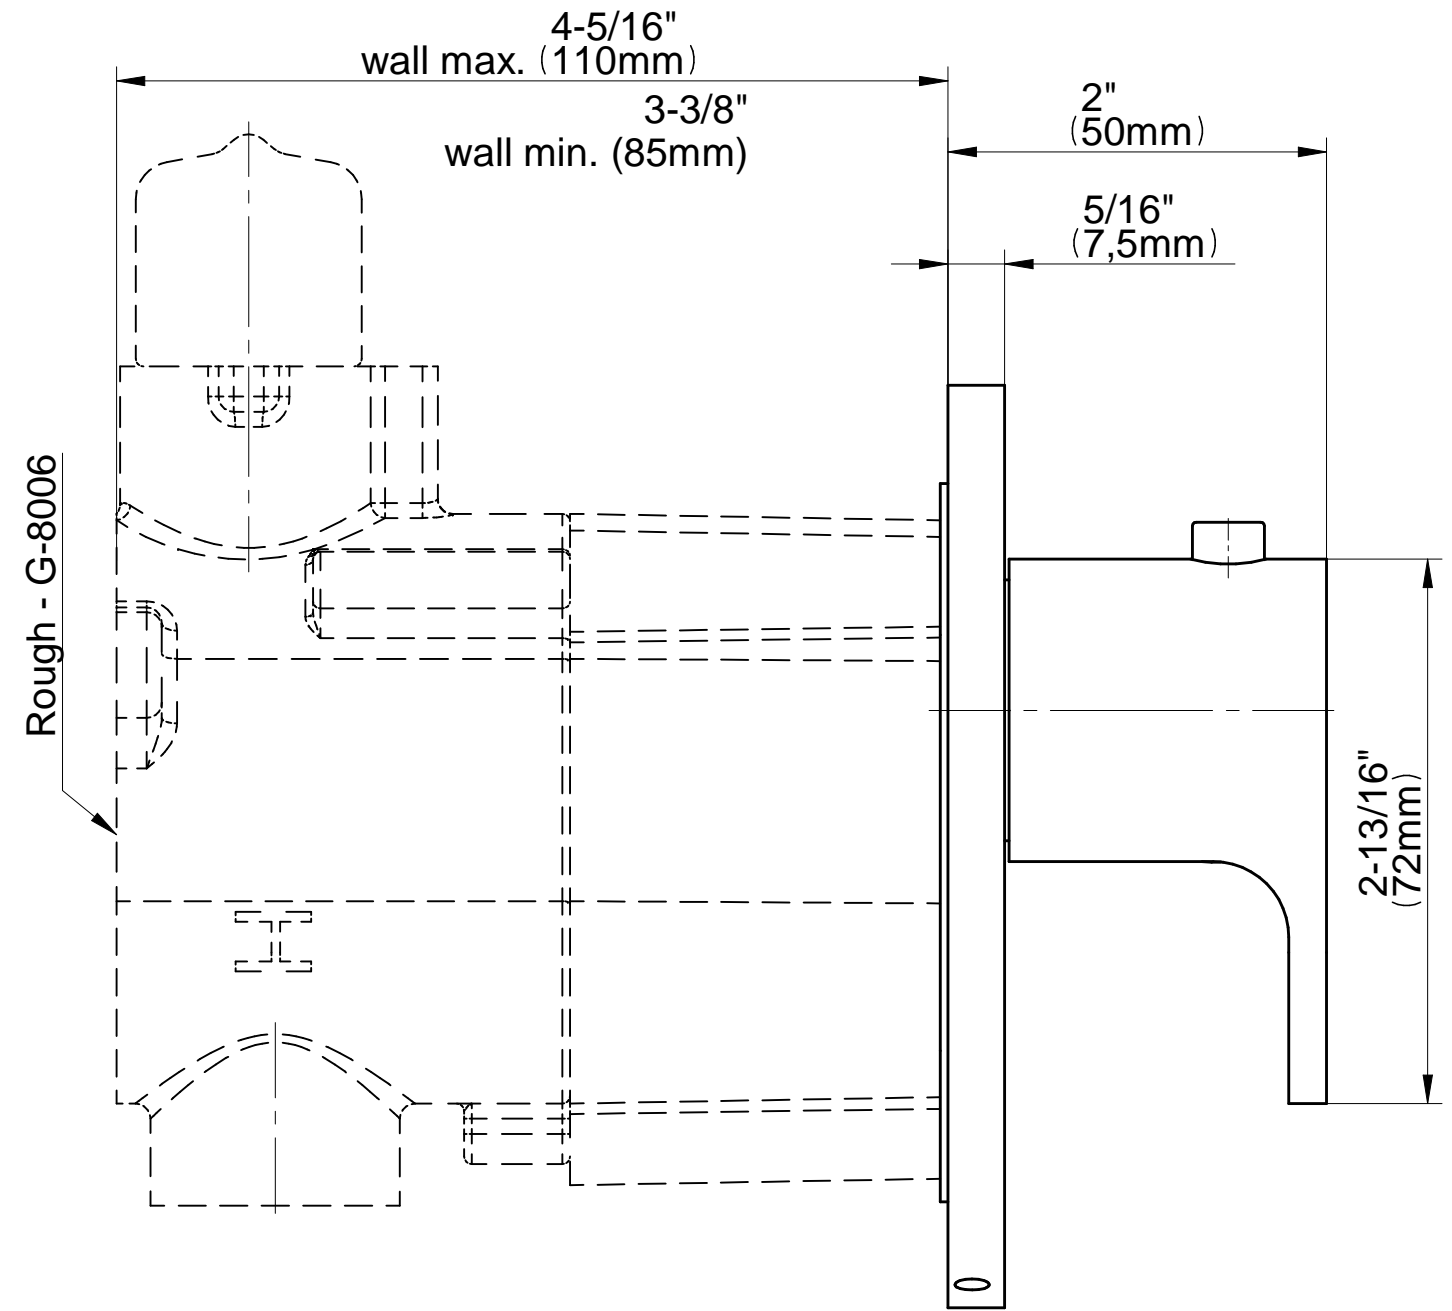

G-8037-LM44E-T

AMETIS Series