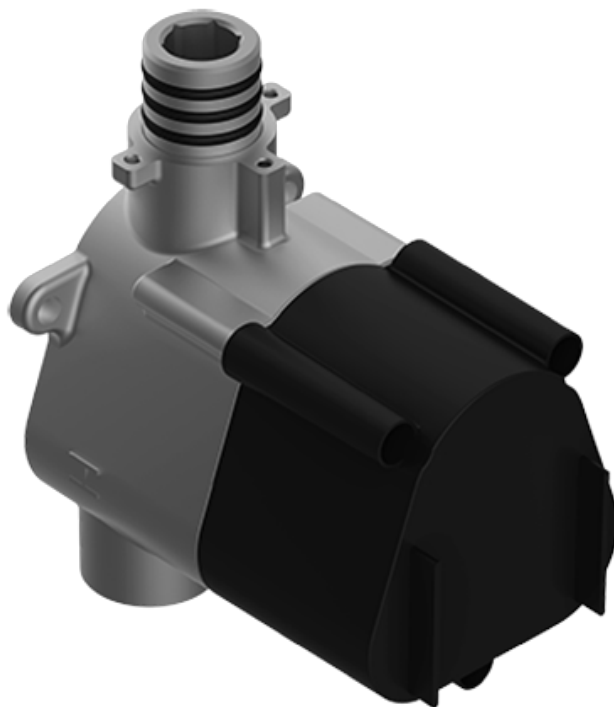

SHOWER
M-Series Thermostatic Shower
System - Ametis Ring
GL2.009SD-LM44E0

GRAFF[®]

Information

- G-8760 Ametis Ring with rainfall and cascade settings, features noclog, easy-clean spray nozzles
- Single LED light with 6 color variations
- Flow rates: rain shower ≤ 2.0 max gpm, waterfall ≤ 2.0 max gpm
- 3/4" thermostatic valve with 2-way diverter valve with pass-through
- Optional extension kit available
- CALGreen

SHOWER
Thermostatic Rough Valve
G-8006

GRAFF[®]

Information

- 12.9 gpm @ 60 psi
- 3/4" universal inlets
- Built-in service stops
- Stacking outlet feature
- Complete serviceability from front of all units
- Supplied with protective plastic cover
- CalGreen compliant dependent on functions

Finishes

Architectural
Black

Matte Black

Polished
Chrome

Architectural
White

G-8006

M-Series

3/4" Concealed Thermostatic Rough Valve

www.graff-faucets.com | phone: 800-954-4723

SHOWER
Ametis M-Series Thermostatic
Valve Trim with Handle
G-8037-LM44E-T

GRAFF[®]

Information

- Single metal handle
- Decorative trim plate
- Use with G-8006 thermostatic rough valve
- To complete package, you must order rough valve
- ADA