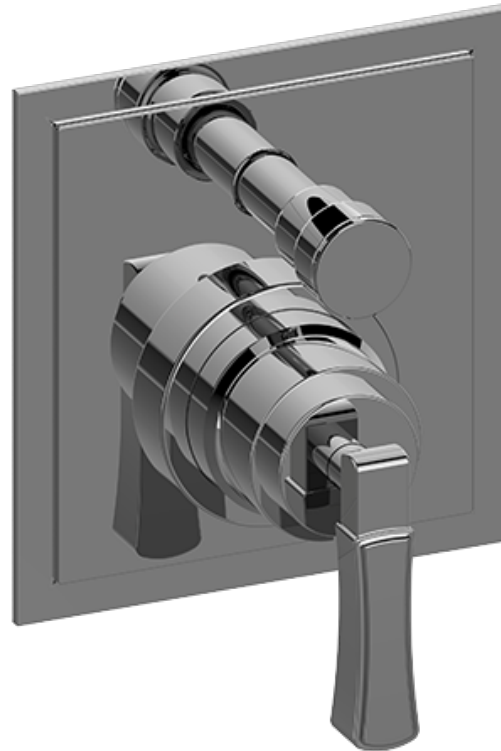

SHOWER
Full Pressure Balancing System -
Shower and Slidebar with
Handshower (Rough & Trim)
G-7288-LM47S

GRAFF[®]

Information

- 1/2" pressure balance valve with diverter and trim
- 9" showerhead with 12" wall-mounted shower arm
- Showerhead features no-clog, easy-clean spray nozzles
- Handshower set with wall-mounted slide bar and 59" hose (PVD finishes use 59" flex hose)
- Optional extension kit
- Flow rates: showerhead \leq 1.8 max gpm, handshower \leq 1.8 max gpm
- ADA
- CALGreen

SHOWER
 Concealed Pressure Balancing
 Valve Rough w/Diverter
G-7055

Information

- Anti-scald protection
- 1/2" universal inlets/outlets with male threads
- Built-in service stops
- Push-button diverter
- For use with tub & shower configuration
- Supplied with protective plastic guard

Vintage Brushed Brass

Architectural White

G-7055

1/2" Rough Valve w/Diverter

Product Features

- Anti-scald protection
- 1/2" universal inlets/outlets with male threads
- Built-in service stops
- Push-button diverter
- For use with tub & shower configuration
- Supplied with protective plastic guard

www.graff-faucets.com | phone: 800-954-4723

SHOWER
 Finezza Pressure Balancing Valve
 Trim Plate with Handle and
 Diverter
G-7085-LM47S-T

Information

- Single metal handle and decorative trim plate
- Includes push-button diverter
- Use with G-7055 Pressure Balancing rough valve
- ADA