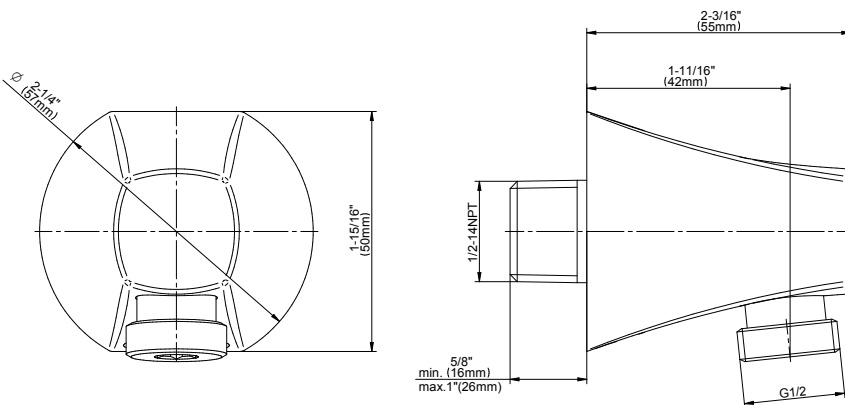

G-8653

Finezza DUE Collection
Finezza DUE Wall Supply Elbow

Product Features

- 1/2" NPT male thread inlet

Available Finishes

- Polished Chrome
  G-8653-PC
- Brushed Nickel
  G-8653-BNi
- Polished Nickel
  G-8653-PN
- Olive Bronze
  G-8653-OB
- Unfinished Brass*
  G-8653-UB*
- Gold*
  G-8653-AU*
- Brushed Gold*
  G-8653-BAU*

* Special order finish- call for availability

Warranty

- Limited lifetime warranty

For complete warranty information go to
<https://www.graff-faucets.com/en/info/faqs>

The measurements shown are for reference only. Products and specifications shown are subject to change without notice. Revised 5/2018.

www.graff-designs.com | phone: 800-954-4723