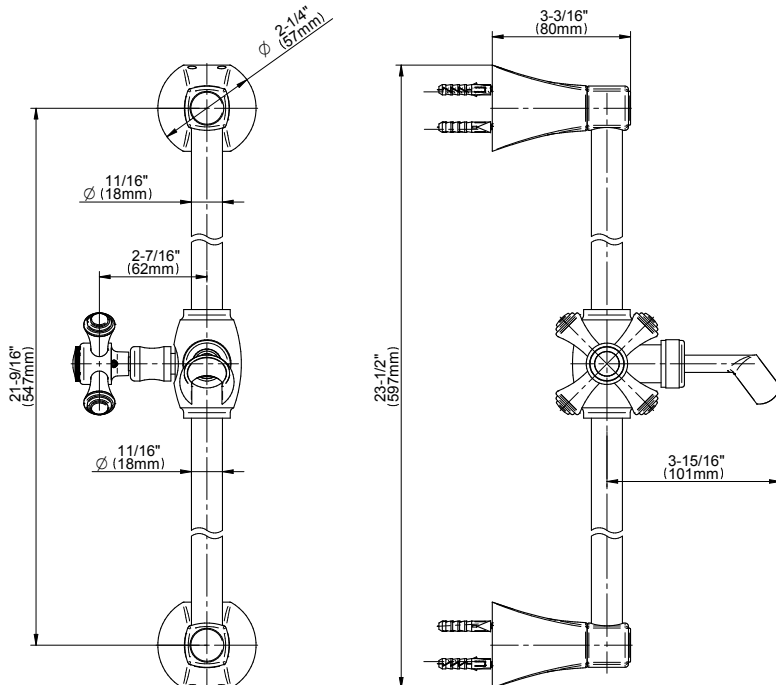

G-8661

Finezza DUE Collection

Finezza DUE Wall-Mounted Slide Bar

GRAFF®

Product Features

- 22" wall-mounted slide bar
- Adjustable bracket fits all hoses with conical nut

Available Finishes

- Polished Chrome
  G-8661-PC
- Brushed Nickel
  G-8661-BNi
- Polished Nickel
  G-8661-PN
- Olive Bronze
  G-8661-OB
- Unfinished Brass*
  G-8661-UB*
- Gold*
  G-8661-AU*
- Brushed Gold*
  G-8661-BAU*

* Special order finish- call for availability

Warranty

- Limited lifetime warranty

For complete warranty information go to <https://www.graff-faucets.com/en/info/faqs>

The measurements shown are for reference only. Products and specifications shown are subject to change without notice. Revised 5/2018.

www.graff-designs.com | phone: 800-954-4723