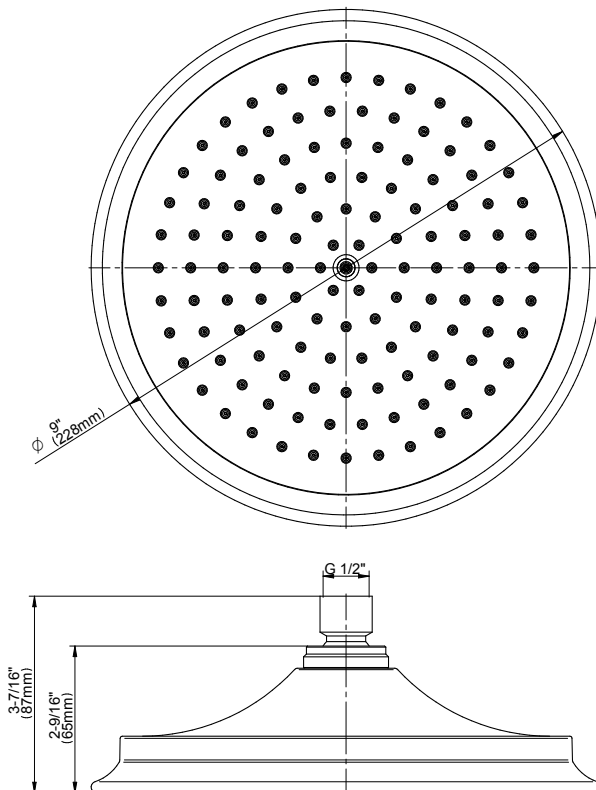

Warranty

- Limited lifetime warranty

For complete warranty information go to www.graff-designs.com/en-nam/warranty