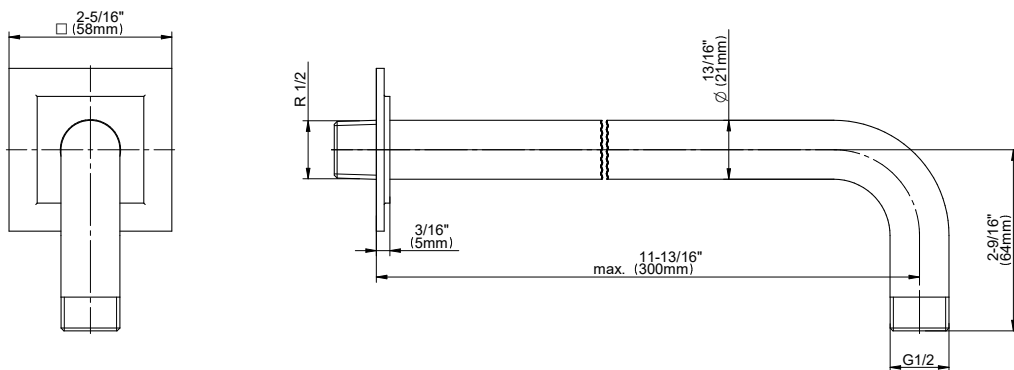

The measurements shown are for reference only. Products and specifications shown are subject to change without notice. Revised 01/2017

www.graff-faucets.com | phone: 800-954-4723