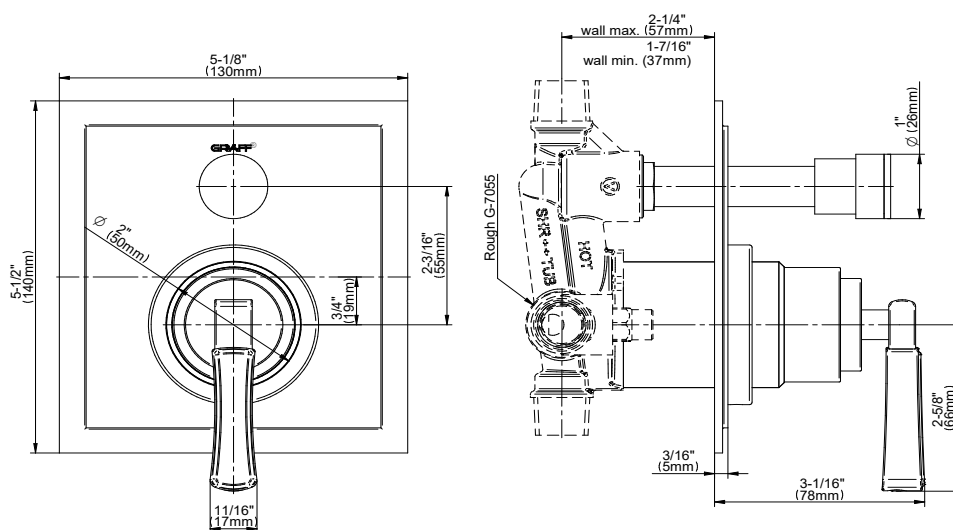

G-7085-LM47S-T

Finezza Collection

Pressure Balancing Valve Trim Plate with Handle and Diverter

GRAFF®
CUTTING EDGE DESIGN

Product Features

- Single metal handle and decorative trim plate
- Includes push-button diverter
- Use with G-7055 Pressure Balancing rough valve

Available Finishes

- Polished Chrome
  G-7085-LM47S-PC-T
- Brushed Nickel
  G-7085-LM47S-BNi-T
- Polished Nickel
  G-7085-LM47S-PN-T
- Olive Bronze™
  G-7085-LM47S-OB-T

Code Compliance

- ADA

Warranty

- Limited lifetime warranty

For complete warranty information go to: www.graff-faucets.com/en/info/faqs