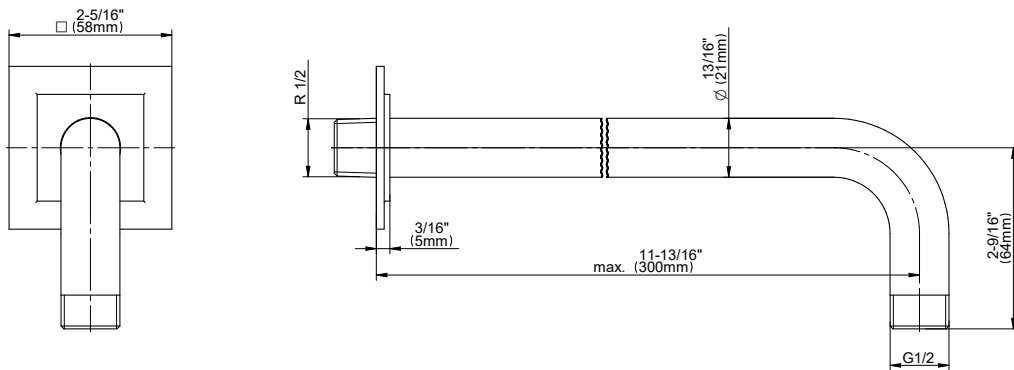

The measurements shown are for reference only. Products and specifications shown are subject to change without notice. Revised 01/2017

www.graff-faucets.com | phone: 800-954-4723