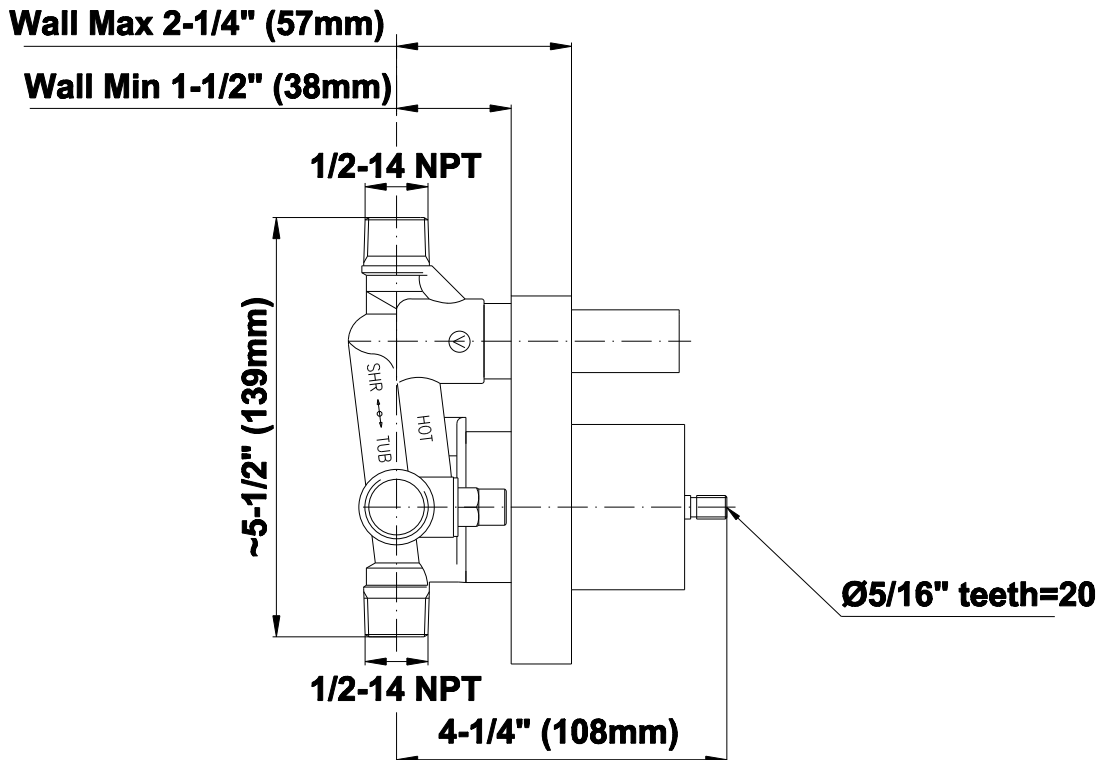

The measurements shown are for reference only. Products and specifications shown are subject to change without notice. Revised 06/2014.

www.graff-faucets.com | phone: 800-954-4723