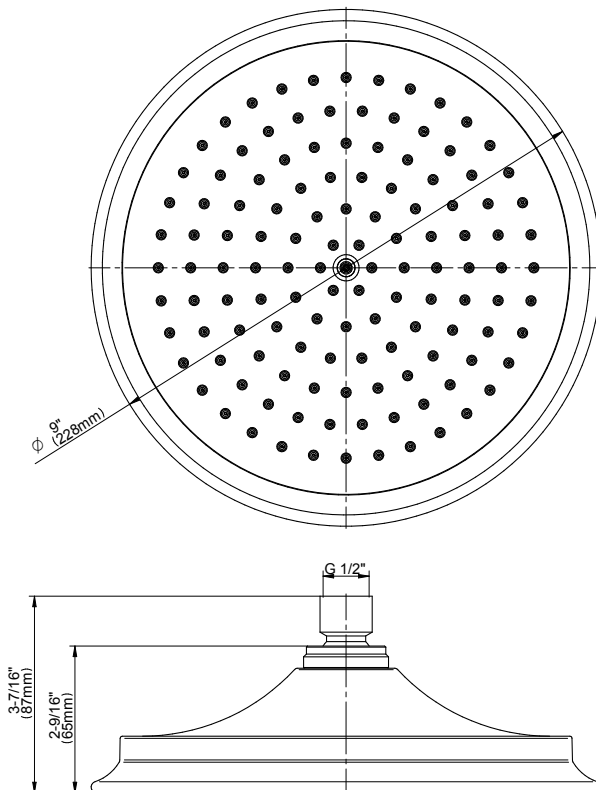

Warranty

- Limited lifetime warranty

For complete warranty information go to
www.graff-designs.com/en-nam/warranty