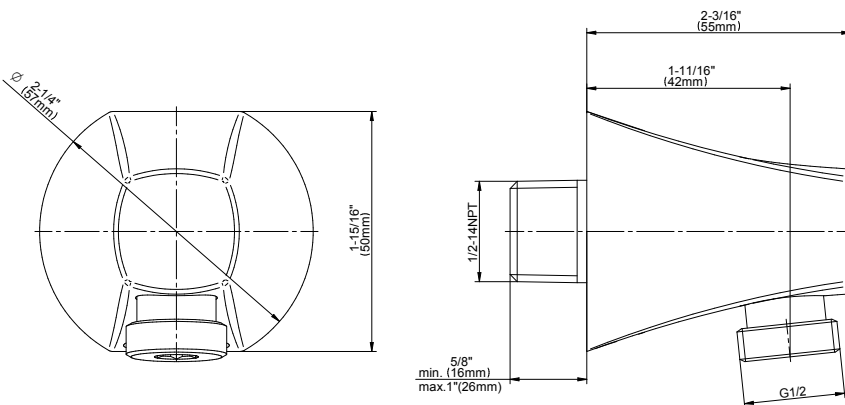

G-8653

Finezza DUE Collection
Finezza DUE Wall Supply Elbow

Product Features

- 1/2" NPT male thread inlet

Available Finishes

- Polished Chrome
  G-8653-PC
- Brushed Nickel
  G-8653-BNi
- Polished Nickel
  G-8653-PN
- Olive Bronze
  G-8653-OB
- Unfinished Brass*
  G-8653-UB*
- Gold*
  G-8653-AU*
- Brushed Gold*
  G-8653-BAU*

* Special order finish- call for availability

Warranty

- Limited lifetime warranty

For complete warranty information go to <https://www.graff-faucets.com/en/info/faqs>

The measurements shown are for reference only. Products and specifications shown are subject to change without notice. Revised 5/2018.

www.graff-designs.com | phone: 800-954-4723