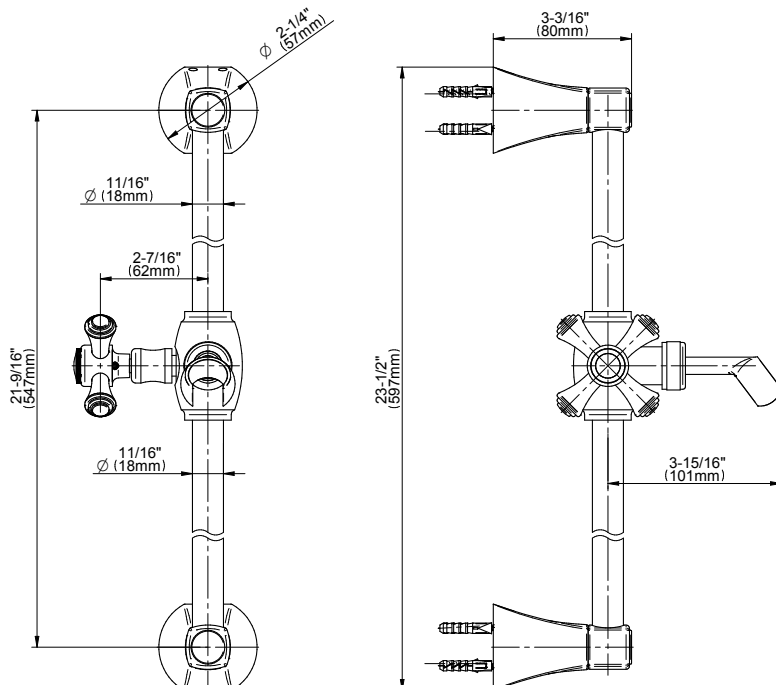

G-8661

Finezza DUE Collection

Finezza DUE Wall-Mounted Slide Bar

GRAFF®

Product Features

- 22" wall-mounted slide bar
- Adjustable bracket fits all hoses with conical nut

Available Finishes

- Polished Chrome
  G-8661-PC
- Brushed Nickel
  G-8661-BNi
- Polished Nickel
  G-8661-PN
- Olive Bronze
  G-8661-OB
- Unfinished Brass*
  G-8661-UB*
- Gold*
  G-8661-AU*
- Brushed Gold*
  G-8661-BAU*

* Special order finish- call for availability

Warranty

- Limited lifetime warranty

For complete warranty information go to <https://www.graff-faucets.com/en/info/faqs>

The measurements shown are for reference only. Products and specifications shown are subject to change without notice. Revised 5/2018.

www.graff-designs.com | phone: 800-954-4723