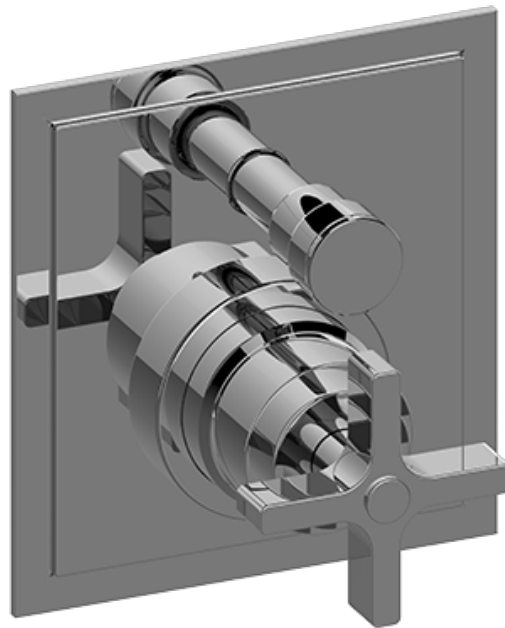

[www.graff-faucets.com](http://www.graff-faucets.com) | phone: 800-954-4723

SHOWER  
 Finezza Pressure Balancing Valve  
 Trim Plate with Handle and  
 Diverter  
**G-7085-C15S-T**

**Information**

- Single metal handle and decorative trim plate
- Includes push-button diverter
- Use with G-7055 Pressure Balancing rough valve