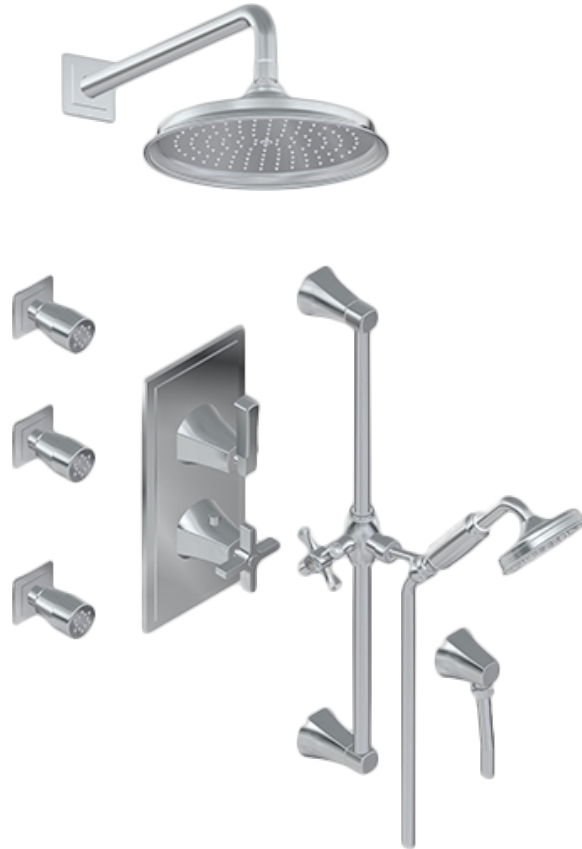

SHOWER
M-Series Full Thermostatic
Shower System with Diverter
Valve (Rough & Trim)
GR2.212WG-1C1L

GRAFF[®]

Information

- 3/4" thermostatic valve and trim
- 9" Showerhead with 12" wall-mounted shower arm
- Swivel body sprays (3 pieces)
- Wall-mounted slide bar set with handshower and 59" hose
- 3-way diverter valve
- Showerhead features no-clog, easy-clean spray nozzles
- 3/4" thermostatic rough valve flow rate ~12.9 gpm @60 psi
- Flow rates: showerhead ≤ 1.8 max gpm, handshower ≤ 1.5 max gpm
- ADA