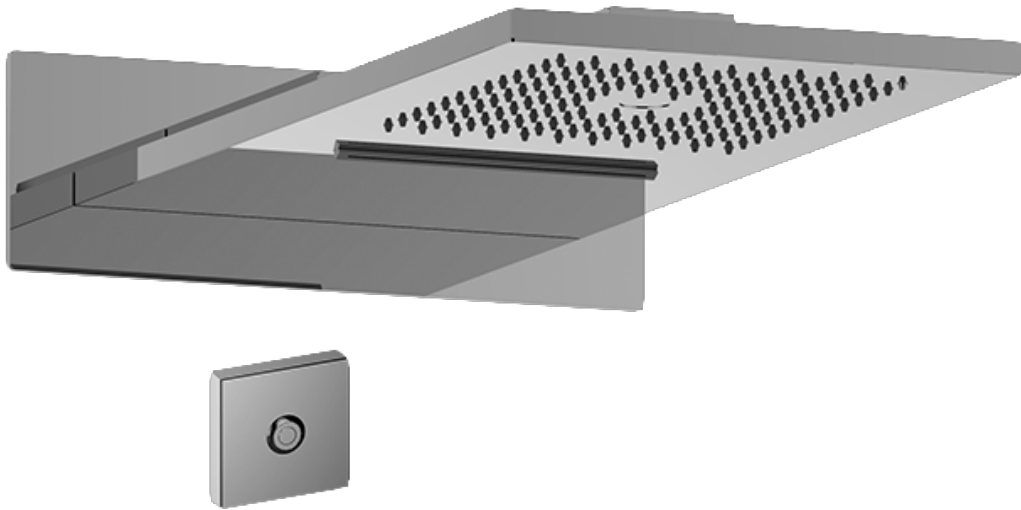

SHOWER
Full Round LED Thermostatic
Shower System
GK1.124A-LM37S

GRAFF®

Information

- 3/4" thermostatic valve and trim
- G-8201 dual-function showerhead, with rainfall & cascade settings, features 134 no-clog, easy-clean spray nozzles
- Single LED light with 6 color variations
- Swivel body sprays (3 pieces)
- Handshower set w/wall bracket
- Stop/volume control valves and trim (4 pieces)
- 3/4" thermostatic rough valve flow rate ~18 gpm @ 60 psi
- Flow Rates: rainfall ≤ 2.0 max gpm, cascade ≤ 2.0 max gpm, handshower ≤ 1.5 max gpm

Finishes

Polished
Chrome

G-8093-LM37S-T
M.E./M.E.25 Collections
SOLID Plate w/Handle

Product Features

- Single metal handle
- Decorative trim plate
- Use with G-8070 or G-8075 thermostatic stop/volume control rough valve
- To complete package, you must order rough valve

For complete warranty information go to: www.graff-faucets.com/en/info/faqs

SHOWER
Dual-Function Water Feature with
LED
G-8201

GRAFF®

Information

- Stainless Steel
- Rainfall and Cascade functions
- Functions may be used separately or simultaneously
- Single LED light with 6 color variations
- Rainfall flow rate ≤ 2.0 max gpm
- Cascade flow rate ≤ 2.0 max gpm
- 134 no-clog, easy-clean rubber water nozzles
- Includes wall-mount button for LED control box
- CALGreen

Finishes

Polished
Chrome

G-8201

Aqua-Sense Collection

Dual-Function Water Feature with LED

GRAFF[®]
CUTTING EDGE DESIGN

Product Features

- Stainless steel
- Wall-mounted installation
- Rainfall and cascade functions
- Functions may be used separately or simultaneously
- Single LED light with 6 color variations
- Rainfall flow rate ≤ 1.8 max gpm
- Cascade flow rate ≤ 1.8 max gpm
- 134 no-clog, easy-clean rubber water nozzles
- Includes wall-mount button for LED control box