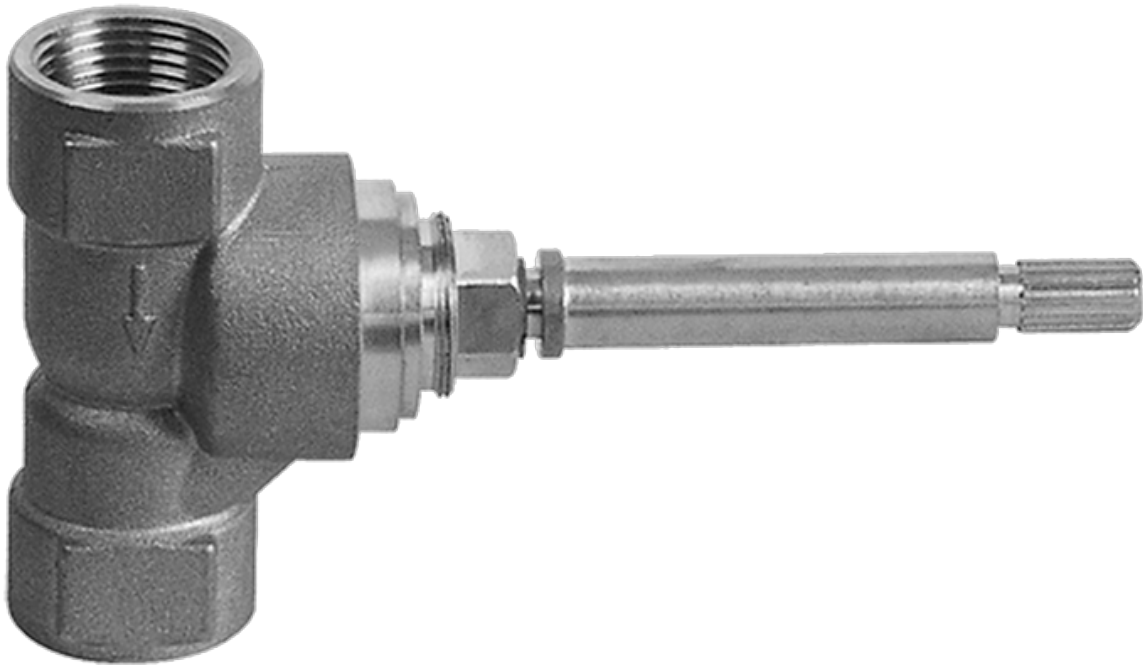

SHOWER
Full Round LED Thermostatic
Shower System
GK1.124A-LM37S

GRAFF®

Information

- 3/4" thermostatic valve and trim
- G-8201 dual-function showerhead, with rainfall & cascade settings, features 134 no-clog, easy-clean spray nozzles
- Single LED light with 6 color variations
- Swivel body sprays (3 pieces)
- Handshower set w/wall bracket
- Stop/volume control valves and trim (4 pieces)
- 3/4" thermostatic rough valve flow rate ~18 gpm @ 60 psi
- Flow Rates: rainfall ≤ 2.0 max gpm, cascade ≤ 2.0 max gpm, handshower ≤ 1.5 max gpm

Finishes

Polished
Chrome

SHOWER
M.E./M.E. 25 SOLID Plate
w/Handle
G-8036-LM37S-T

GRAFF[®]

Information

- Single metal handle
- Decorative trim plate
- Use with G-8000 or G-8005 thermostatic rough valve
- To complete package, you must order rough valve
- ADA

Finishes

Polished
Chrome

G-8036-LM37S

SHOWER
Rough
G-8075

GRAFF®

Information

- 3/4" universal inlets/outlets with female threads
- Supplied with protective plastic cover

Finishes

Polished
Chrome

SHOWER
M.E./M.E. 25 SOLID Plate
w/Handle
G-8093-LM37S-T

GRAFF®

Information

- Single metal handle
- Decorative trim plate
- Use with G-8070 or G-8075 thermostatic stop/volume control rough valve
- To complete package, you must order rough valve
- ADA