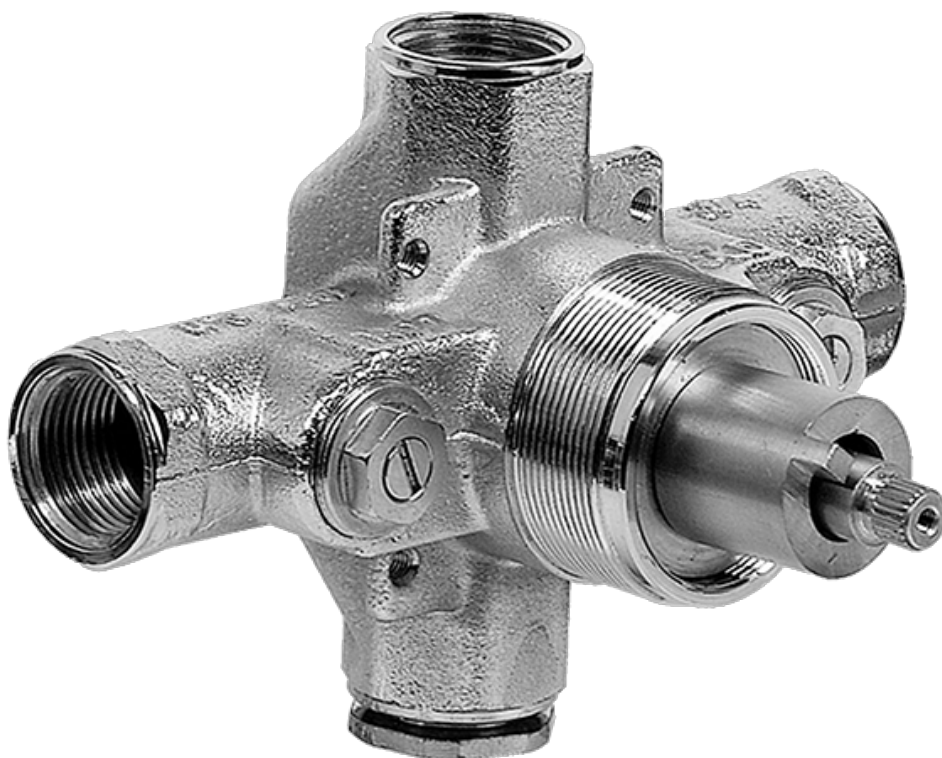

SHOWER
Full Round LED Thermostatic
Shower System
GK1.124A-LM37S

GRAFF®

Information

- 3/4" thermostatic valve and trim
- G-8201 dual-function showerhead, with rainfall & cascade settings, features 134 no-clog, easy-clean spray nozzles
- Single LED light with 6 color variations
- Swivel body sprays (3 pieces)
- Handshower set w/wall bracket
- Stop/volume control valves and trim (4 pieces)
- 3/4" thermostatic rough valve flow rate ~18 gpm @ 60 psi
- Flow Rates: rainfall ≤ 2.0 max gpm, cascade ≤ 2.0 max gpm, handshower ≤ 1.5 max gpm

SHOWER
Rough
G-8005

GRAFF®

Information

- 18.4 gpm @ 60 psi
- 3/4" universal inlets/outlets with female threads
- Built-in service stops
- Complete serviceability from front of all units
- Supplied with protective plastic cover
- Thermostatic valve uses a paraffin wax cartridge

Finishes

Polished
Chrome

SHOWER
M.E./M.E. 25 SOLID Plate
w/Handle
G-8036-LM37S-T

GRAFF[®]

Information

- Single metal handle
- Decorative trim plate
- Use with G-8000 or G-8005 thermostatic rough valve
- To complete package, you must order rough valve
- ADA

Polished
Chrome

SHOWER
M.E./M.E. 25 SOLID Plate
w/Handle
G-8093-LM37S-T

GRAFF®

Information

- Single metal handle
- Decorative trim plate
- Use with G-8070 or G-8075 thermostatic stop/volume control rough valve
- To complete package, you must order rough valve
- ADA