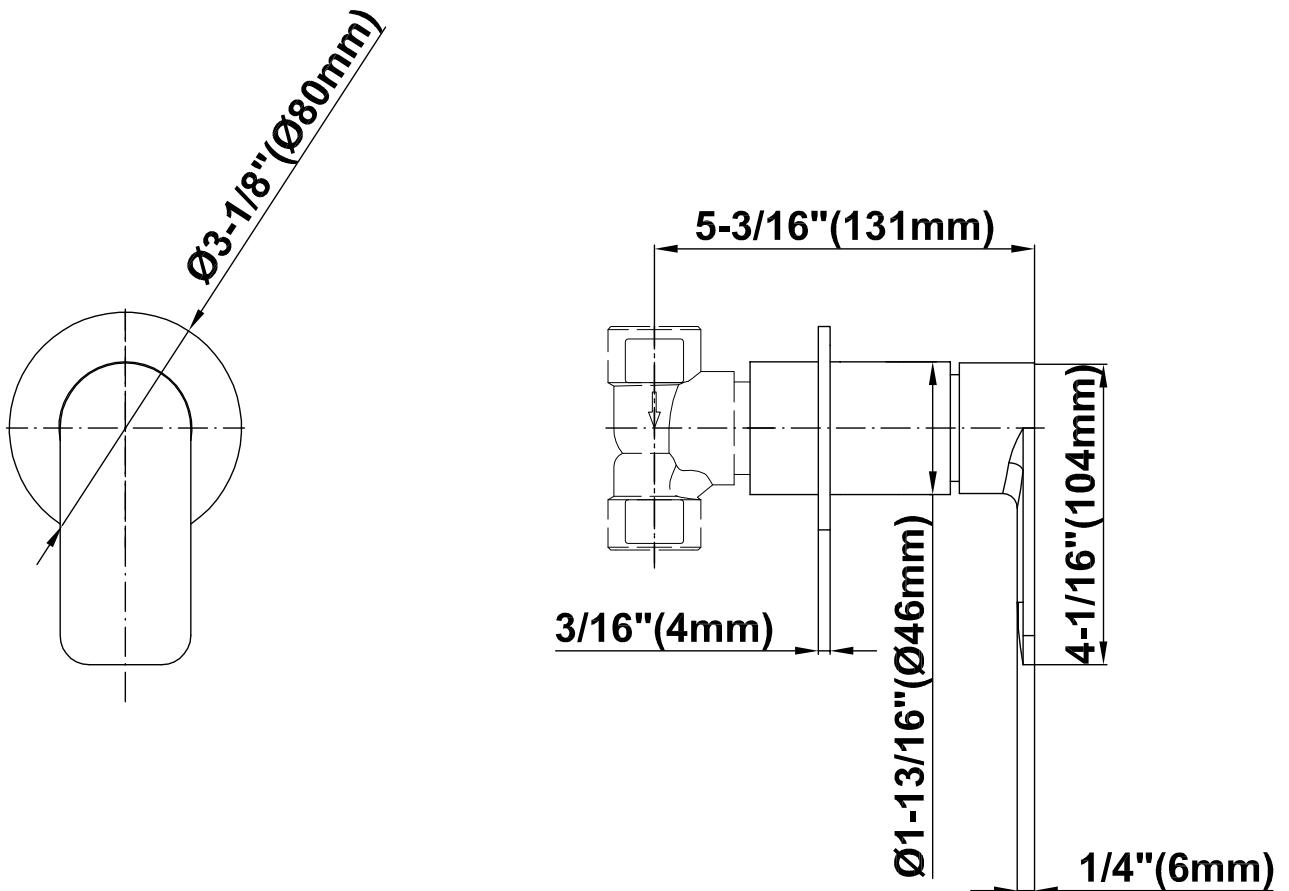

The measurements shown are for reference only. Products and specifications shown are subject to change without notice. Revised 07/2012.

www.graff-faucets.com | phone: 800-959-4723