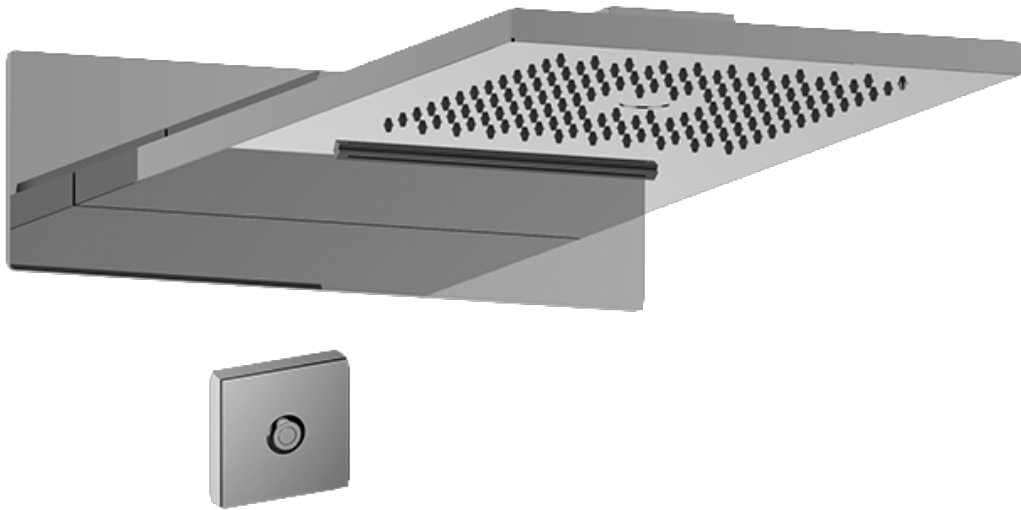

# G-8095

SHOWER  
Dual-Function Water Feature with  
LED  
**G-8201**

**GRAFF®**