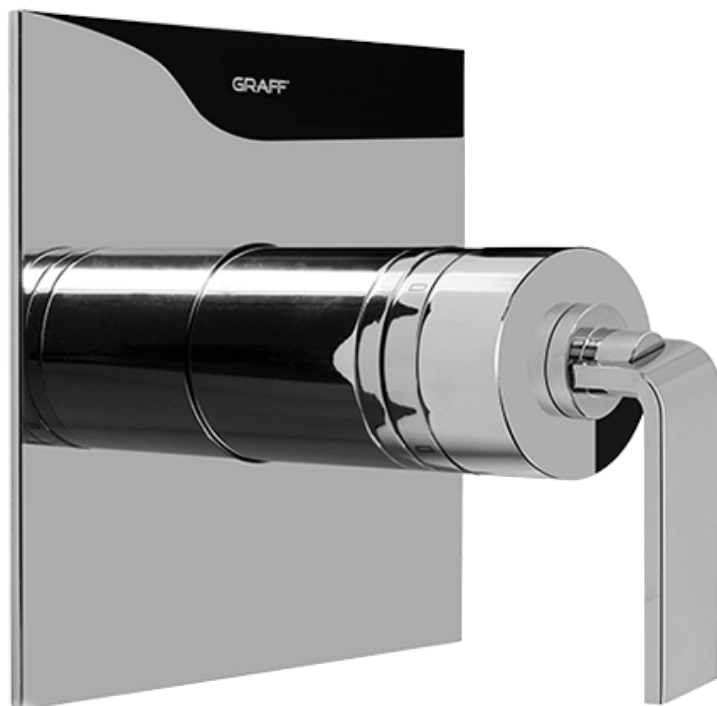

## Information

- 3/4" thermostatic valve and trim
- G-8201 dual-function showerhead, with rainfall & cascade settings, features 134 no clog, easy-clean spray nozzles
- Single LED light with 6 color variations
- Swivel body sprays (3 pieces)
- Handshower set w/wall bracket
- Stop/volume control valves and trim (4 pieces)
- 3/4" thermostatic rough valve flow rate ~18 gpm @ 60 psi
- Flow Rates: rainfall  $\leq 2.0$  max gpm, cascade  $\leq 2.0$  max gpm, handshower  $\leq 1.5$  max gpm

## Information

- 18.4 gpm @ 60 psi
- 3/4" universal inlets/outlets with female threads
- Built-in service stops
- Complete serviceability from front of all units
- Supplied with protective plastic cover
- Thermostatic valve uses a paraffin wax cartridge

## Finishes

Polished  
Chrome

SHOWER  
Immersion SOLID Trim Plate  
w/Handle  
**G-8041-LM40S-T**

---

**GRAFF**<sup>®</sup>

### Information

- Single metal handle
- Decorative trim plate
- Use with G-8000 or G-8005 thermostatic rough valve
- To complete package, you must order rough valve
- ADA