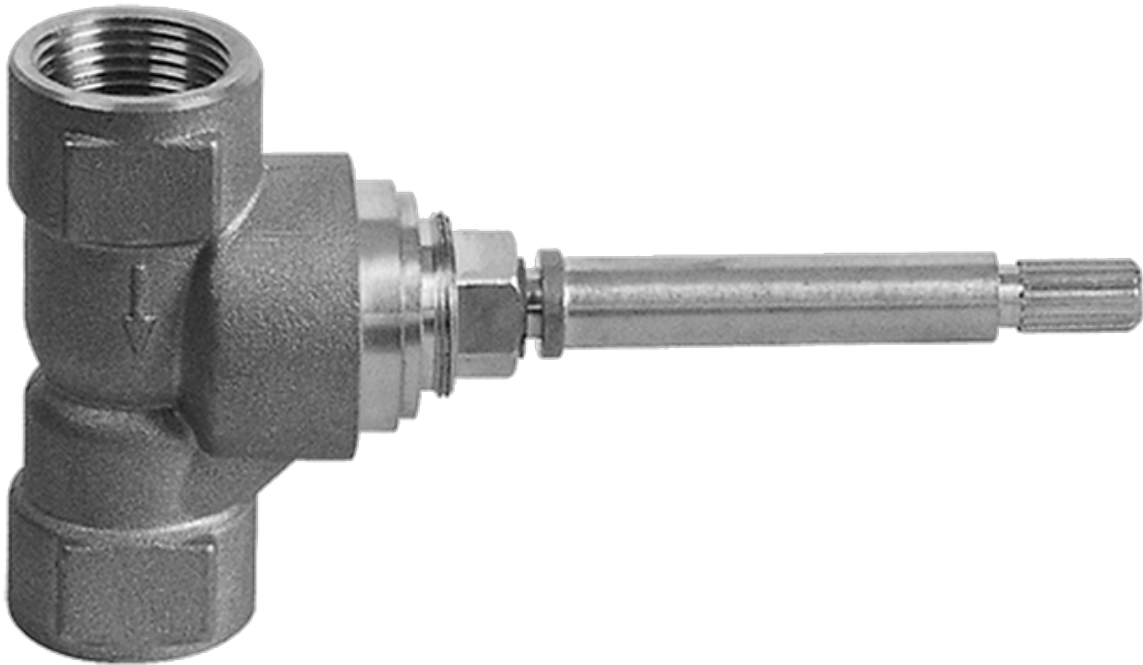

## Information

- 3/4" thermostatic valve and trim
- G-8201 dual-function showerhead, with rainfall & cascade settings, features 134 no clog, easy-clean spray nozzles
- Single LED light with 6 color variations
- Swivel body sprays (3 pieces)
- Handshower set w/wall bracket
- Stop/volume control valves and trim (4 pieces)
- 3/4" thermostatic rough valve flow rate ~18 gpm @ 60 psi
- Flow Rates: rainfall  $\leq 2.0$  max gpm, cascade  $\leq 2.0$  max gpm, handshower  $\leq 1.5$  max gpm

## Finishes

Polished  
Chrome

SHOWER  
Immersion SOLID Trim Plate  
w/Handle  
**G-8041-LM40S-T**

---

**GRAFF**<sup>®</sup>

### Information

- Single metal handle
- Decorative trim plate
- Use with G-8000 or G-8005 thermostatic rough valve
- To complete package, you must order rough valve
- ADA

## Information

- 3/4" universal inlets/outlets with female threads
- Supplied with protective plastic cover