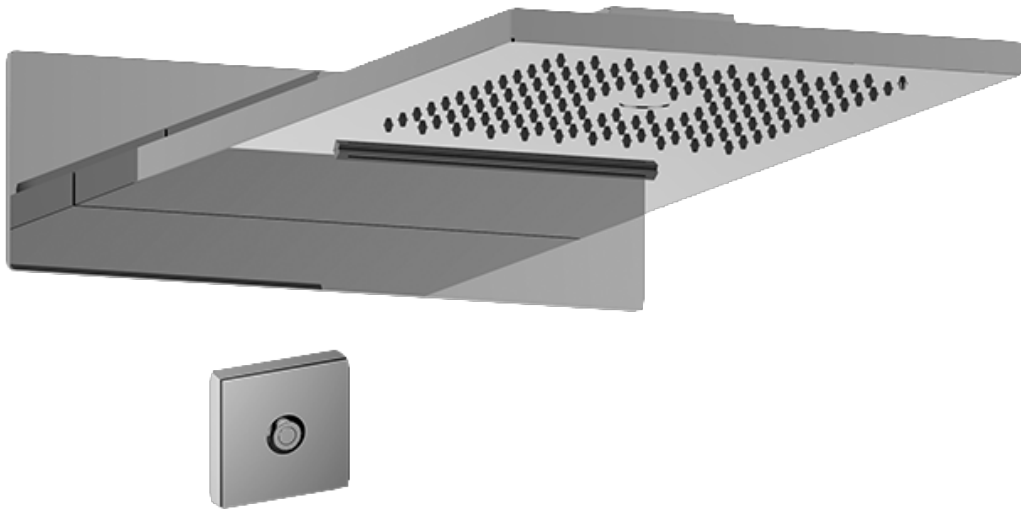

Finishes

Polished
Chrome

SHOWER
Qubic Tre SOLID Trim Plate
w/Handle
G-8041-LM39S-T

GRAFF[®]

Information

- Single metal handle
- Decorative trim plate
- Use with G-8000 or G-8005 thermostatic rough valve
- To complete package, you must order rough valve
- ADA

Polished
Chrome

SHOWER
Qubic Tre SOLID Trim Plate
w/Handle
G-8095-LM39S-T

GRAFF®

Information

- Single metal handle
- Decorative trim plate
- Use with G-8070 or G-8075 thermostatic stop/volume control rough valve
- To complete package, you must order rough valve
- ADA

Finishes

Polished
Chrome

G-8095

SHOWER
Dual-Function Water Feature with
LED
G-8201

GRAFF®

Information

- Stainless Steel
- Rainfall and Cascade functions
- Functions may be used separately or simultaneously
- Single LED light with 6 color variations
- Rainfall flow rate ≤ 2.0 max gpm
- Cascade flow rate ≤ 2.0 max gpm
- 134 no-clog, easy-clean rubber water nozzles
- Includes wall-mount button for LED control box
- CALGreen

Finishes

Polished
Chrome

G-8201

Aqua-Sense Collection

Dual-Function Water Feature with LED

GRAFF[®]
CUTTING EDGE DESIGN

Product Features

- Stainless steel
- Wall-mounted installation
- Rainfall and cascade functions
- Functions may be used separately or simultaneously
- Single LED light with 6 color variations
- Rainfall flow rate ≤ 1.8 max gpm
- Cascade flow rate ≤ 1.8 max gpm
- 134 no-clog, easy-clean rubber water nozzles
- Includes wall-mount button for LED control box