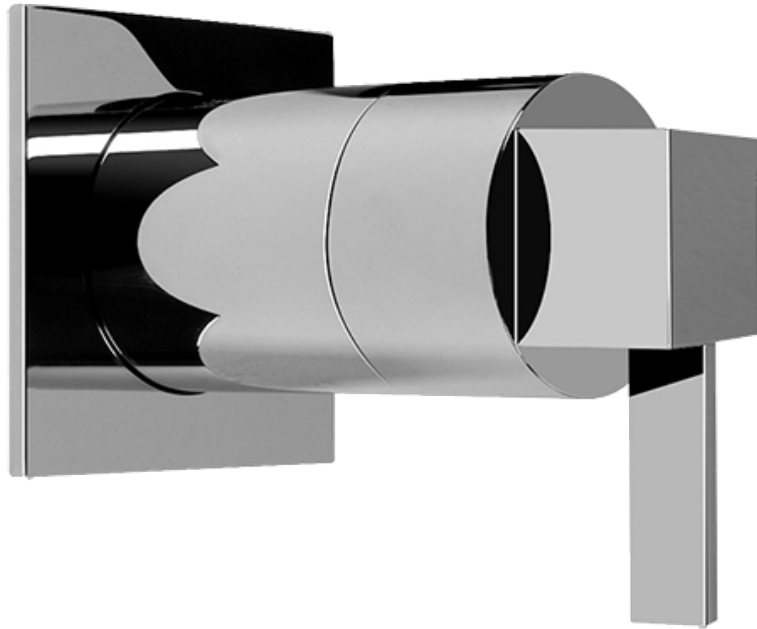

SHOWER
Full Square LED Thermostatic
Shower System
GH1.124A-LM39S

GRAFF®

Information

- 3/4" thermostatic valve and trim
- G-8201 dual-function showerhead, with rainfall & cascade settings, features 134 no clog, easy-clean spray nozzles
- Single LED light with 6 color variations
- Swivel body sprays (3 pieces)
- Handshower set w/wall bracket
- Stop/volume control valves and trim (4 pieces)
- 3/4" thermostatic rough valve flow rate ~18 gpm @ 60 psi
- Flow Rates: rainfall ≤ 2.0 max gpm, cascade ≤ 2.0 max gpm, handshower ≤ 1.5 max gpm

Finishes

Polished
Chrome

SHOWER
Qubic Tre SOLID Trim Plate
w/Handle
G-8041-LM39S-T

GRAFF[®]

Information

- Single metal handle
- Decorative trim plate
- Use with G-8000 or G-8005 thermostatic rough valve
- To complete package, you must order rough valve
- ADA

Polished
Chrome

SHOWER
Qubic Tre SOLID Trim Plate
w/Handle
G-8095-LM39S-T

GRAFF®

Information

- Single metal handle
- Decorative trim plate
- Use with G-8070 or G-8075 thermostatic stop/volume control rough valve
- To complete package, you must order rough valve
- ADA

Finishes

Polished
Chrome

G-8095

SHOWER
Dual-Function Water Feature with
LED
G-8201

GRAFF®

Information

- Stainless Steel
- Rainfall and Cascade functions
- Functions may be used separately or simultaneously
- Single LED light with 6 color variations
- Rainfall flow rate ≤ 2.0 max gpm
- Cascade flow rate ≤ 2.0 max gpm
- 134 no-clog, easy-clean rubber water nozzles
- Includes wall-mount button for LED control box
- CALGreen