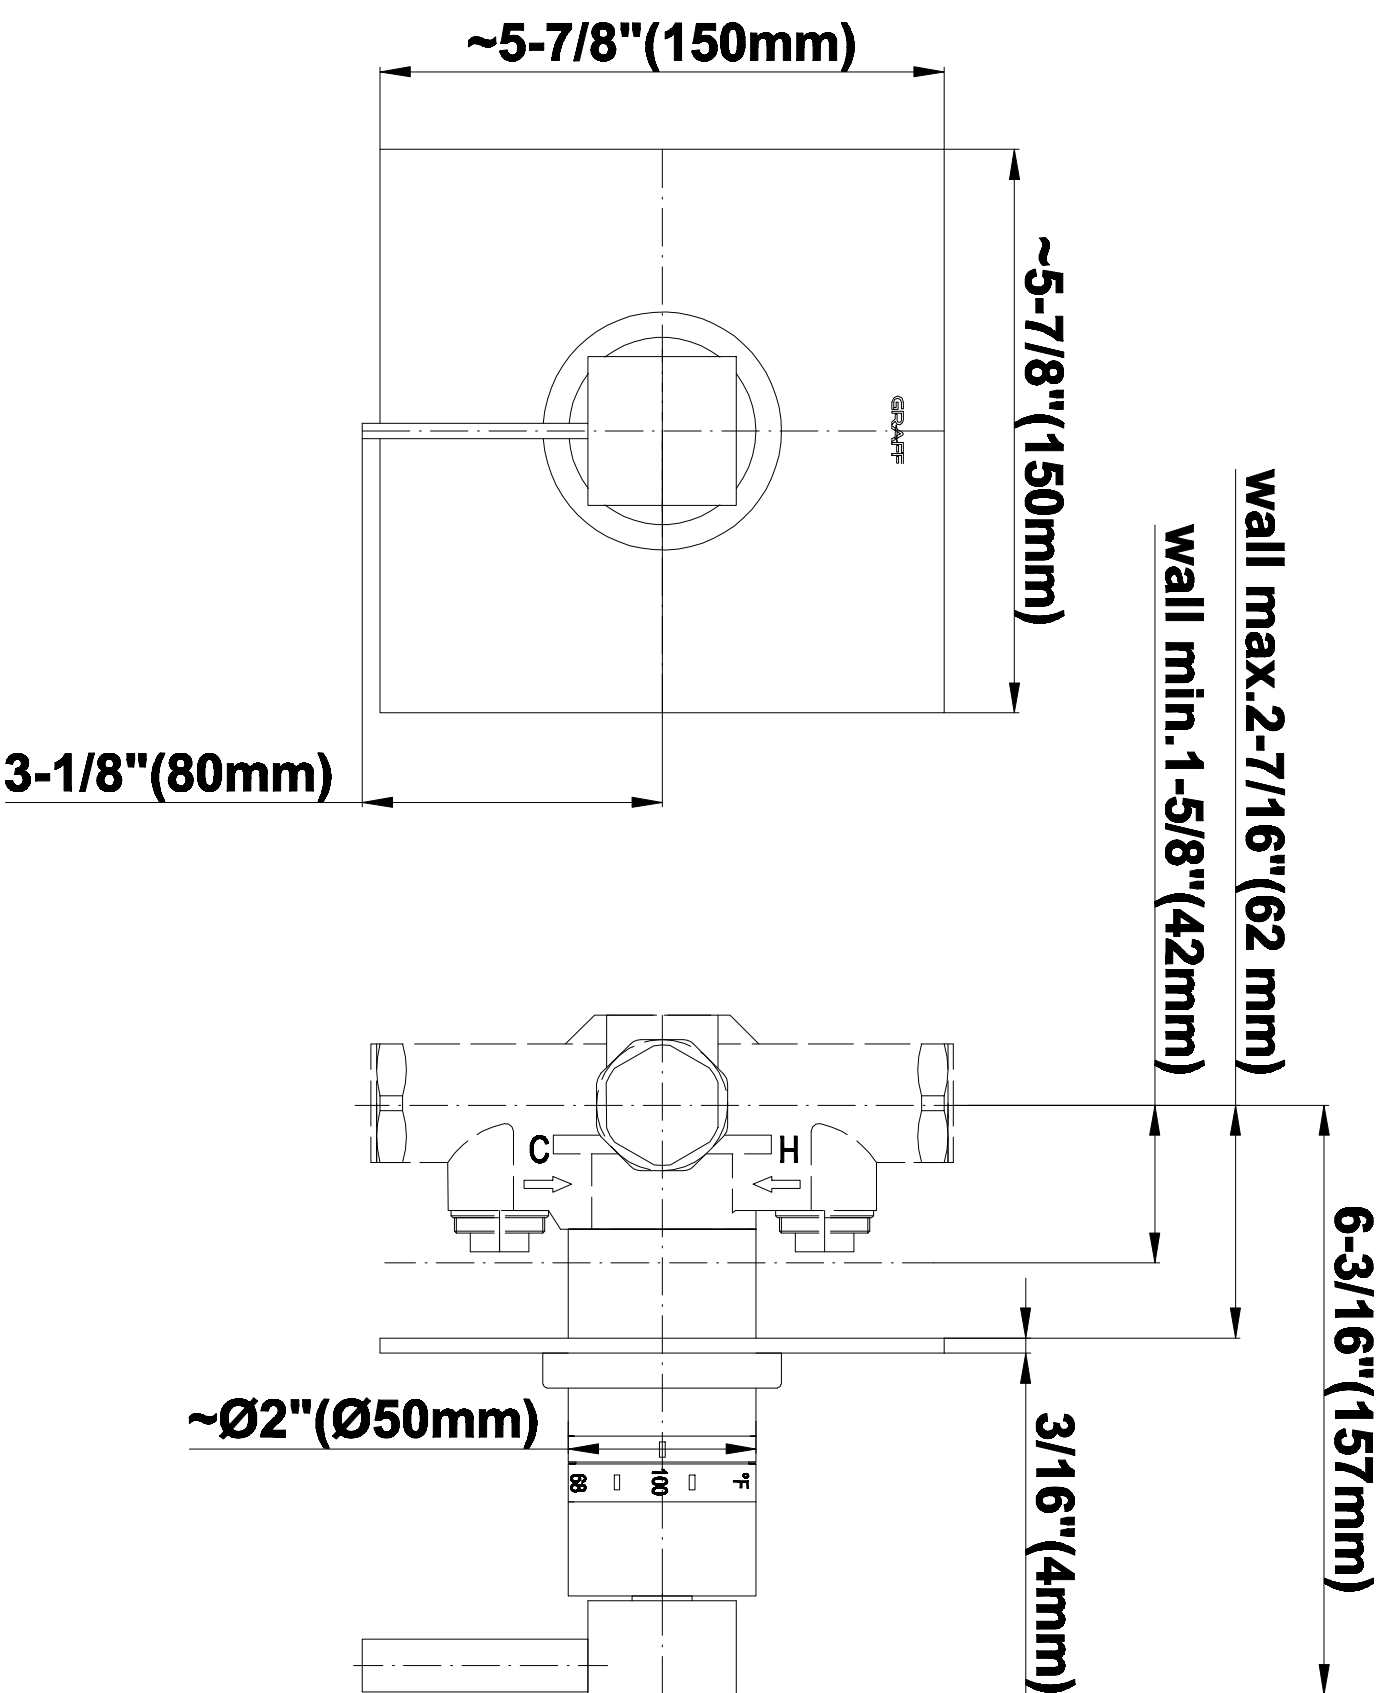

SHOWER
Full Square LED Thermostatic
Shower System
GH1.124A-LM39S

GRAFF®

Information

- 3/4" thermostatic valve and trim
- G-8201 dual-function showerhead, with rainfall & cascade settings, features 134 no clog, easy-clean spray nozzles
- Single LED light with 6 color variations
- Swivel body sprays (3 pieces)
- Handshower set w/wall bracket
- Stop/volume control valves and trim (4 pieces)
- 3/4" thermostatic rough valve flow rate ~18 gpm @ 60 psi
- Flow Rates: rainfall ≤ 2.0 max gpm, cascade ≤ 2.0 max gpm, handshower ≤ 1.5 max gpm

SHOWER
Rough
G-8005

GRAFF[®]

Information

- 18.4 gpm @ 60 psi
- 3/4" universal inlets/outlets with female threads
- Built-in service stops
- Complete serviceability from front of all units
- Supplied with protective plastic cover
- Thermostatic valve uses a paraffin wax cartridge

Finishes

Polished
Chrome

SHOWER
Qubic Tre SOLID Trim Plate
w/Handle
G-8041-LM39S-T

GRAFF[®]

Information

- Single metal handle
- Decorative trim plate
- Use with G-8000 or G-8005 thermostatic rough valve
- To complete package, you must order rough valve
- ADA

Finishes

Polished
Chrome

G-8041

SHOWER
Rough
G-8075

GRAFF®

Information

- 3/4" universal inlets/outlets with female threads
- Supplied with protective plastic cover

Finishes