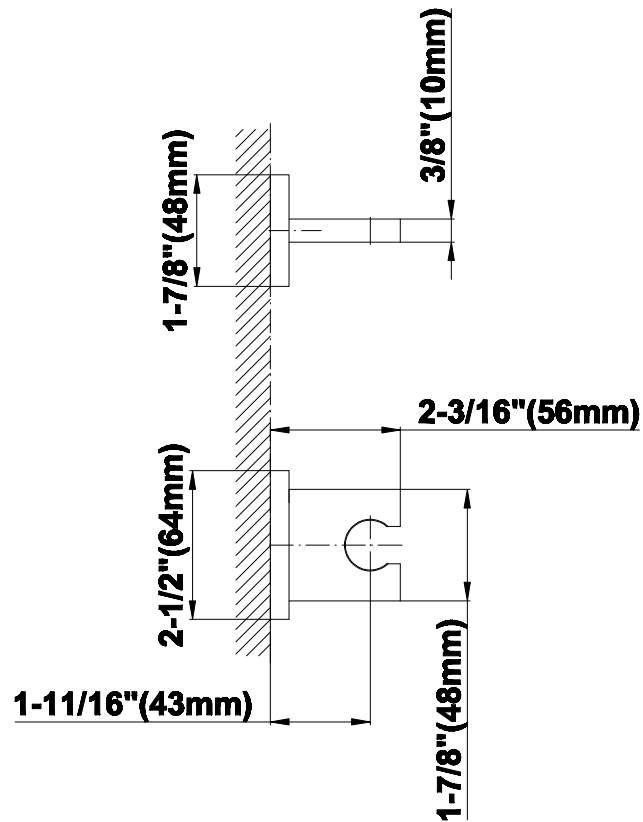

SHOWER
Full Square LED Thermostatic
Shower System
GH1.124A-LM39S

GRAFF®

Information

- 3/4" thermostatic valve and trim
- G-8201 dual-function showerhead, with rainfall & cascade settings, features 134 no clog, easy-clean spray nozzles
- Single LED light with 6 color variations
- Swivel body sprays (3 pieces)
- Handshower set w/wall bracket
- Stop/volume control valves and trim (4 pieces)
- 3/4" thermostatic rough valve flow rate ~18 gpm @ 60 psi
- Flow Rates: rainfall ≤ 2.0 max gpm, cascade ≤ 2.0 max gpm, handshower ≤ 1.5 max gpm

The measurements shown are for reference only. Products and specifications shown are subject to change without notice. Revised 02/2017.

www.graff-faucets.com | phone: 800-954-4723

SHOWER
Contemporary Square Wall Supply
Elbow
G-8633