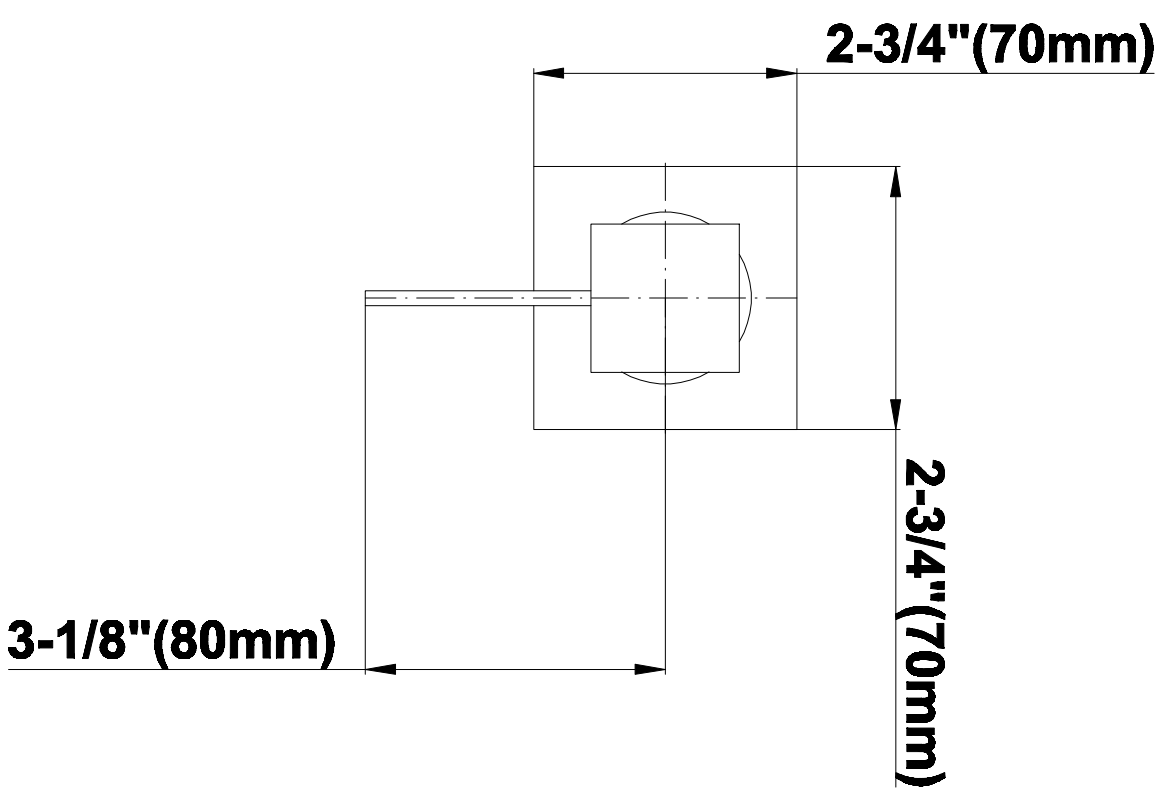

SHOWER
Full Square LED Thermostatic
Shower System
GH1.124A-LM39S

GRAFF®

Information

- 3/4" thermostatic valve and trim
- G-8201 dual-function showerhead, with rainfall & cascade settings, features 134 no clog, easy-clean spray nozzles
- Single LED light with 6 color variations
- Swivel body sprays (3 pieces)
- Handshower set w/wall bracket
- Stop/volume control valves and trim (4 pieces)
- 3/4" thermostatic rough valve flow rate ~18 gpm @ 60 psi
- Flow Rates: rainfall ≤ 2.0 max gpm, cascade ≤ 2.0 max gpm, handshower ≤ 1.5 max gpm

Polished
Chrome

SHOWER
Qubic Tre SOLID Trim Plate
w/Handle
G-8095-LM39S-T

GRAFF®

Information

- Single metal handle
- Decorative trim plate
- Use with G-8070 or G-8075 thermostatic stop/volume control rough valve
- To complete package, you must order rough valve
- ADA

Finishes

Polished
Chrome

G-8095

SHOWER
Dual-Function Water Feature with
LED
G-8201

GRAFF®

Information

- Stainless Steel
- Rainfall and Cascade functions
- Functions may be used separately or simultaneously
- Single LED light with 6 color variations
- Rainfall flow rate ≤ 2.0 max gpm
- Cascade flow rate ≤ 2.0 max gpm
- 134 no-clog, easy-clean rubber water nozzles
- Includes wall-mount button for LED control box
- CALGreen