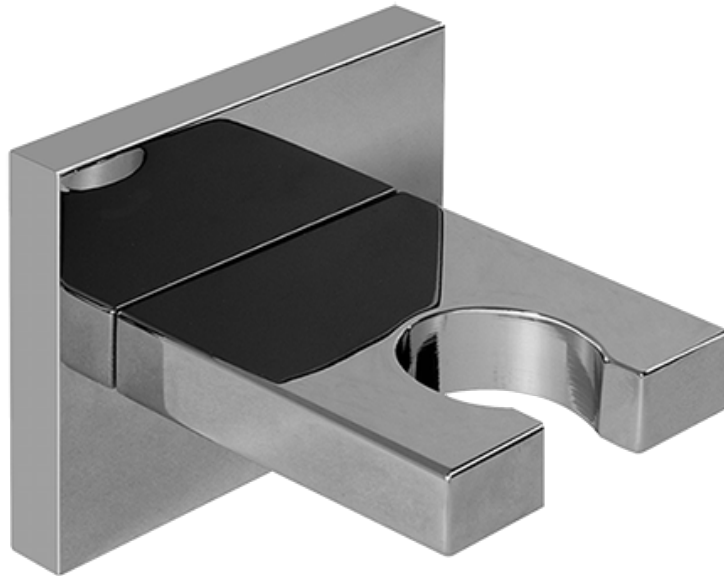

Finishes

Polished
Chrome

SHOWER
Qubic Tre SOLID Trim Plate
w/Handle
G-8041-LM39S-T

GRAFF[®]

Information

- Single metal handle
- Decorative trim plate
- Use with G-8000 or G-8005 thermostatic rough valve
- To complete package, you must order rough valve
- ADA

Finishes

Polished
Chrome

G-8497

Shower Components

Contemporary Flush-Mount Body Spray with Solid Brass Swivel Head

Product Features

- 12 no-clog, easy-clean silicone jets
- Metal ball-joint allows for 18° angle adjustment of body spray
- Brass wall escutcheon and Flush-mounted trim
- 1/2" NPT female thread inlet
- Body spray flow rate ≤ 1.5 max gpm

SHOWER
59" Shower Hose
G-8605

GRAFF[®]

Information

- Brass spiral flexible hose with conical nut

Finishes

Polished
Chrome

Product Features

- Brass spiral flexible hose with conical nut

* Special order finish- call for availability

SHOWER
Contemporary Square Wall
Bracket for Handshower
G-8632

GRAFF[®]

Information

- Solid brass construction

Finishes

Polished
Chrome

G-8632