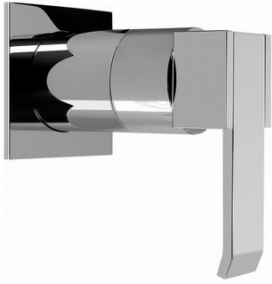

SHOWER
Full Square LED Thermostatic
Shower System
GH1.124A-LM38S

GRAFF®

Information

- 3/4" thermostatic valve and trim
- G-8201 dual-function showerhead, with rainfall & cascade settings, features 134 no clog, easy-clean spray nozzles
- Single LED light with 6 color variations
- Swivel body sprays (3 pieces)
- Handshower set w/wall bracket
- Stop/volume control valves and trim (4 pieces)
- 3/4" thermostatic rough valve flow rate ~18 gpm @ 60 psi
- Flow Rates: rainfall ≤ 2.0 max gpm, cascade ≤ 2.0 max gpm, handshower ≤ 1.5 max gpm

Finishes

Polished
Chrome

SHOWER
Qubic SOLID Trim Plate w/Handle
G-8041-LM38S-T

GRAFF[®]

Information

- Single metal handle
- Decorative trim plate
- Use with G-8000 or G-8005 thermostatic rough valve
- To complete package, you must order rough valve
- ADA

Polished
Chrome

SHOWER
Qubic SOLID Trim Plate w/Handle
G-8095-LM38S-T

GRAFF®

Information

- Single metal handle
- Decorative trim plate
- Use with G-8070 or G-8075 thermostatic stop/volume control rough valve
- To complete package, you must order rough valve
- ADA

Finishes

Polished
Chrome

G-8095-LM38S-T

Qubic Collection

Stop/Volume Control Valve Trim with Handle

GRAFF[®]
CUTTING EDGE DESIGN

Product Features

- Single metal handle and decorative trim plate
- Use with G-8070 or G-8075 thermostatic stop/volume control rough valve