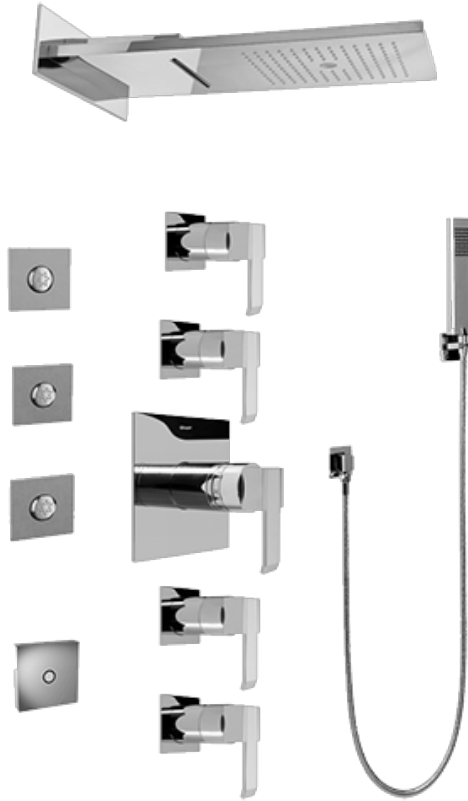

SHOWER
Full Square LED Thermostatic
Shower System
GH1.124A-LM38S

GRAFF®

Information

- 3/4" thermostatic valve and trim
- G-8201 dual-function showerhead, with rainfall & cascade settings, features 134 no clog, easy-clean spray nozzles
- Single LED light with 6 color variations
- Swivel body sprays (3 pieces)
- Handshower set w/wall bracket
- Stop/volume control valves and trim (4 pieces)
- 3/4" thermostatic rough valve flow rate ~18 gpm @ 60 psi
- Flow Rates: rainfall ≤ 2.0 max gpm, cascade ≤ 2.0 max gpm, handshower ≤ 1.5 max gpm

SHOWER
Rough
G-8005

GRAFF®

Information

- 18.4 gpm @ 60 psi
- 3/4" universal inlets/outlets with female threads
- Built-in service stops
- Complete serviceability from front of all units
- Supplied with protective plastic cover
- Thermostatic valve uses a paraffin wax cartridge

Finishes

Polished
Chrome

SHOWER
Qubic SOLID Trim Plate w/Handle
G-8041-LM38S-T

GRAFF[®]

Information

- Single metal handle
- Decorative trim plate
- Use with G-8000 or G-8005 thermostatic rough valve
- To complete package, you must order rough valve
- ADA

Polished
Chrome

SHOWER
Qubic SOLID Trim Plate w/Handle
G-8095-LM38S-T

GRAFF®

Information

- Single metal handle
- Decorative trim plate
- Use with G-8070 or G-8075 thermostatic stop/volume control rough valve
- To complete package, you must order rough valve
- ADA