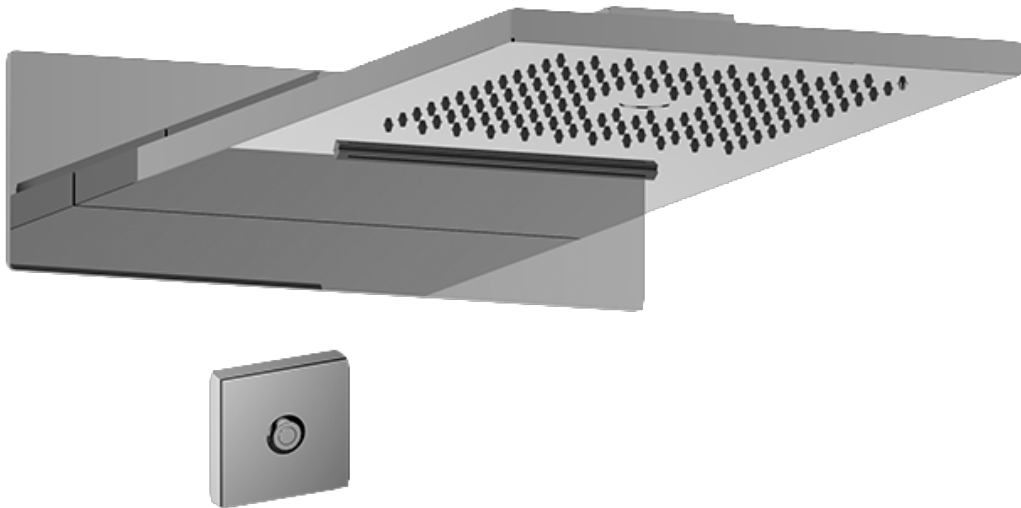

Finishes

Polished
Chrome

SHOWER
Qubic SOLID Trim Plate w/Handle
G-8041-LM38S-T

GRAFF[®]

Information

- Single metal handle
- Decorative trim plate
- Use with G-8000 or G-8005 thermostatic rough valve
- To complete package, you must order rough valve
- ADA

Polished
Chrome

SHOWER
Qubic SOLID Trim Plate w/Handle
G-8095-LM38S-T

GRAFF®

Information

- Single metal handle
- Decorative trim plate
- Use with G-8070 or G-8075 thermostatic stop/volume control rough valve
- To complete package, you must order rough valve
- ADA

www.graff-faucets.com | phone: 800-954-4723

SHOWER
Dual-Function Water Feature with
LED
G-8201

GRAFF®

Information

- Stainless Steel
- Rainfall and Cascade functions
- Functions may be used separately or simultaneously
- Single LED light with 6 color variations
- Rainfall flow rate ≤ 2.0 max gpm
- Cascade flow rate ≤ 2.0 max gpm
- 134 no-clog, easy-clean rubber water nozzles
- Includes wall-mount button for LED control box
- CALGreen

Finishes

Polished
Chrome

G-8201

Aqua-Sense Collection

Dual-Function Water Feature with LED

GRAFF[®]
CUTTING EDGE DESIGN

Product Features

- Stainless steel
- Wall-mounted installation
- Rainfall and cascade functions
- Functions may be used separately or simultaneously
- Single LED light with 6 color variations
- Rainfall flow rate ≤ 1.8 max gpm
- Cascade flow rate ≤ 1.8 max gpm
- 134 no-clog, easy-clean rubber water nozzles
- Includes wall-mount button for LED control box