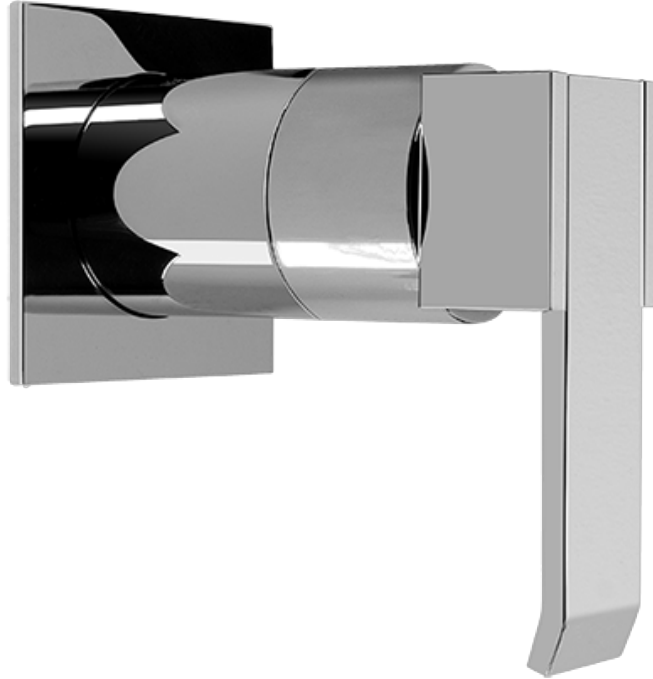

SHOWER
Full Square LED Thermostatic
Shower System
GH1.124A-LM38S

GRAFF®

Information

- 3/4" thermostatic valve and trim
- G-8201 dual-function showerhead, with rainfall & cascade settings, features 134 no clog, easy-clean spray nozzles
- Single LED light with 6 color variations
- Swivel body sprays (3 pieces)
- Handshower set w/wall bracket
- Stop/volume control valves and trim (4 pieces)
- 3/4" thermostatic rough valve flow rate ~18 gpm @ 60 psi
- Flow Rates: rainfall ≤ 2.0 max gpm, cascade ≤ 2.0 max gpm, handshower ≤ 1.5 max gpm

Finishes

Polished
Chrome

SHOWER
Qubic SOLID Trim Plate w/Handle
G-8041-LM38S-T

GRAFF[®]

Information

- Single metal handle
- Decorative trim plate
- Use with G-8000 or G-8005 thermostatic rough valve
- To complete package, you must order rough valve
- ADA

Finishes

Polished
Chrome

G-8041

SHOWER
Rough
G-8075

GRAFF®

Information

- 3/4" universal inlets/outlets with female threads
- Supplied with protective plastic cover

Finishes

Polished
Chrome

SHOWER
Qubic SOLID Trim Plate w/Handle
G-8095-LM38S-T

GRAFF®

Information

- Single metal handle
- Decorative trim plate
- Use with G-8070 or G-8075 thermostatic stop/volume control rough valve
- To complete package, you must order rough valve
- ADA