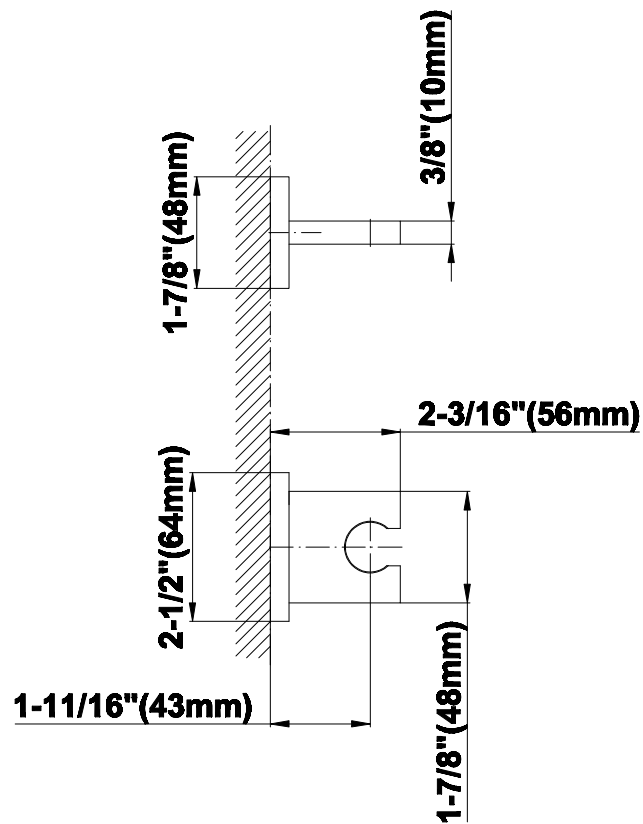

SHOWER
Full Square LED Thermostatic
Shower System
GH1.124A-C9S

GRAFF®

Information

- 3/4" thermostatic valve and trim
- G-8201 dual-function showerhead, with rainfall & cascade settings, features 134 no clog, easy-clean spray nozzles
- Single LED light with 6 color variations
- Swivel body sprays (3 pieces)
- Handshower set w/wall bracket
- Stop/volume control valves and trim (4 pieces)
- 3/4" thermostatic rough valve flow rate ~18 gpm @ 60 psi
- Flow Rates: rainfall ≤ 2.0 max gpm, cascade ≤ 2.0 max gpm, handshower ≤ 1.5 max gpm

The measurements shown are for reference only. Products and specifications shown are subject to change without notice. Revised 02/2017.

www.graff-faucets.com | phone: 800-954-4723

SHOWER
Contemporary Square Wall Supply
Elbow
G-8633