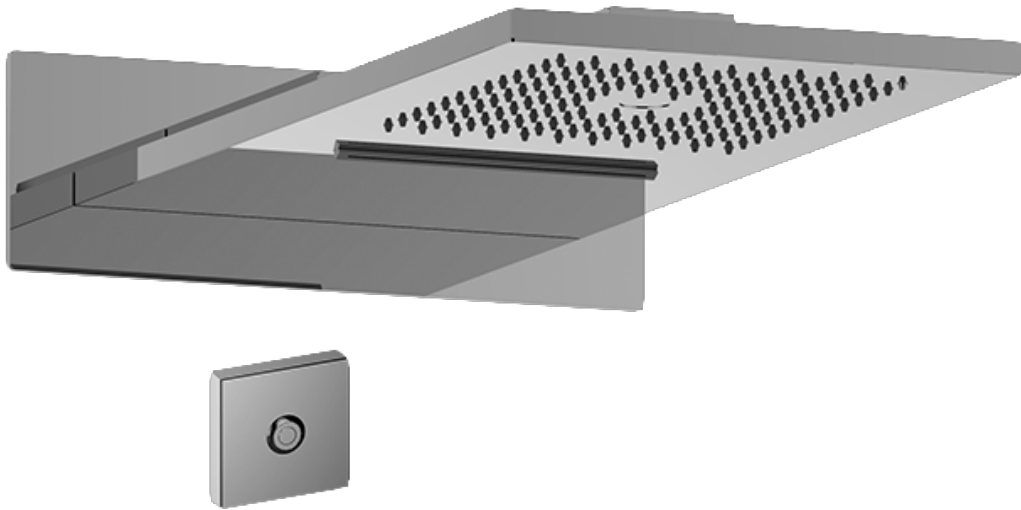

SHOWER
Full Square LED Thermostatic
Shower System
GH1.124A-C9S

GRAFF®

Information

- 3/4" thermostatic valve and trim
- G-8201 dual-function showerhead, with rainfall & cascade settings, features 134 no clog, easy-clean spray nozzles
- Single LED light with 6 color variations
- Swivel body sprays (3 pieces)
- Handshower set w/wall bracket
- Stop/volume control valves and trim (4 pieces)
- 3/4" thermostatic rough valve flow rate ~18 gpm @ 60 psi
- Flow Rates: rainfall ≤ 2.0 max gpm, cascade ≤ 2.0 max gpm, handshower ≤ 1.5 max gpm

Polished
Chrome

SHOWER
Immersion SOLID Trim Plate
w/Handle
G-8095-C9S-T

GRAFF®

Information

- Single metal handle
- Decorative trim plate
- Use with G-8070 or G-8075 thermostatic stop/volume control rough valve
- To complete package, you must order rough valve
- ADA

Finishes

Polished
Chrome

G-8095

SHOWER
Dual-Function Water Feature with
LED
G-8201

GRAFF[®]

Information

- Stainless Steel
- Rainfall and Cascade functions
- Functions may be used separately or simultaneously
- Single LED light with 6 color variations
- Rainfall flow rate ≤ 2.0 max gpm
- Cascade flow rate ≤ 2.0 max gpm
- 134 no-clog, easy-clean rubber water nozzles
- Includes wall-mount button for LED control box
- CALGreen

Finishes

Polished
Chrome

G-8201

Aqua-Sense Collection

Dual-Function Water Feature with LED

GRAFF[®]
CUTTING EDGE DESIGN

Product Features

- Stainless steel
- Wall-mounted installation
- Rainfall and cascade functions
- Functions may be used separately or simultaneously
- Single LED light with 6 color variations
- Rainfall flow rate ≤ 1.8 max gpm
- Cascade flow rate ≤ 1.8 max gpm
- 134 no-clog, easy-clean rubber water nozzles
- Includes wall-mount button for LED control box