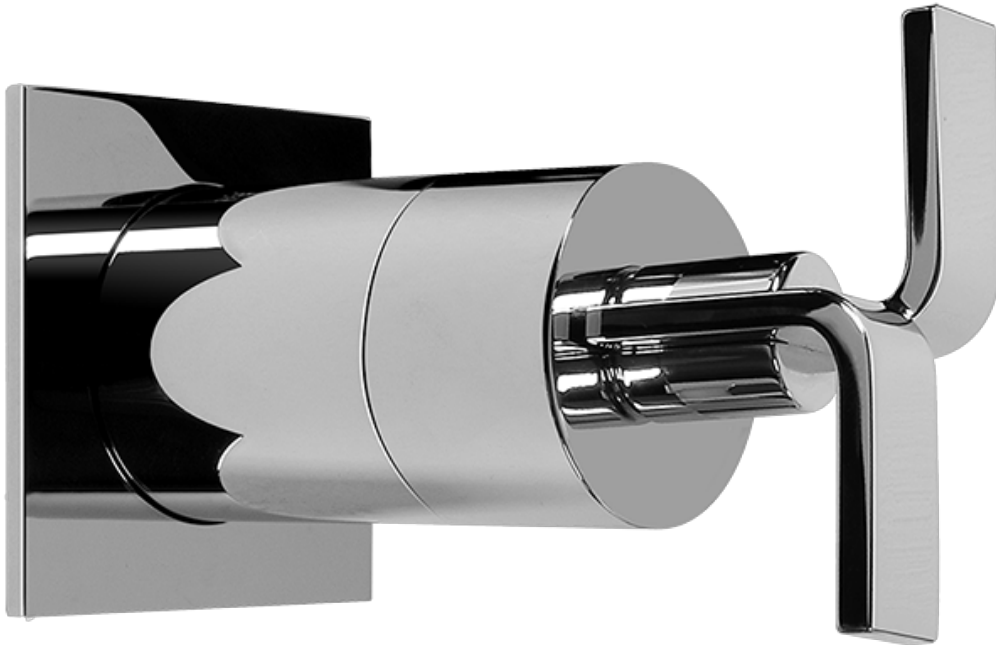

SHOWER
Full Square LED Thermostatic
Shower System
GH1.124A-C9S

GRAFF®

Information

- 3/4" thermostatic valve and trim
- G-8201 dual-function showerhead, with rainfall & cascade settings, features 134 no clog, easy-clean spray nozzles
- Single LED light with 6 color variations
- Swivel body sprays (3 pieces)
- Handshower set w/wall bracket
- Stop/volume control valves and trim (4 pieces)
- 3/4" thermostatic rough valve flow rate ~18 gpm @ 60 psi
- Flow Rates: rainfall ≤ 2.0 max gpm, cascade ≤ 2.0 max gpm, handshower ≤ 1.5 max gpm

Finishes

Polished
Chrome

SHOWER
Immersion SOLID Trim Plate
w/Handle
G-8041-C9S-T

GRAFF®

Information

- Single metal handle
- Decorative trim plate
- Use with G-8000 or G-8005 thermostatic rough valve
- To complete package, you must order rough valve
- ADA

Polished
Chrome

SHOWER
Immersion SOLID Trim Plate
w/Handle
G-8095-C9S-T

GRAFF®

Information

- Single metal handle
- Decorative trim plate
- Use with G-8070 or G-8075 thermostatic stop/volume control rough valve
- To complete package, you must order rough valve
- ADA

Finishes

Polished
Chrome

G-8095

SHOWER
Dual-Function Water Feature with
LED
G-8201

GRAFF[®]

Information

- Stainless Steel
- Rainfall and Cascade functions
- Functions may be used separately or simultaneously
- Single LED light with 6 color variations
- Rainfall flow rate ≤ 2.0 max gpm
- Cascade flow rate ≤ 2.0 max gpm
- 134 no-clog, easy-clean rubber water nozzles
- Includes wall-mount button for LED control box
- CALGreen