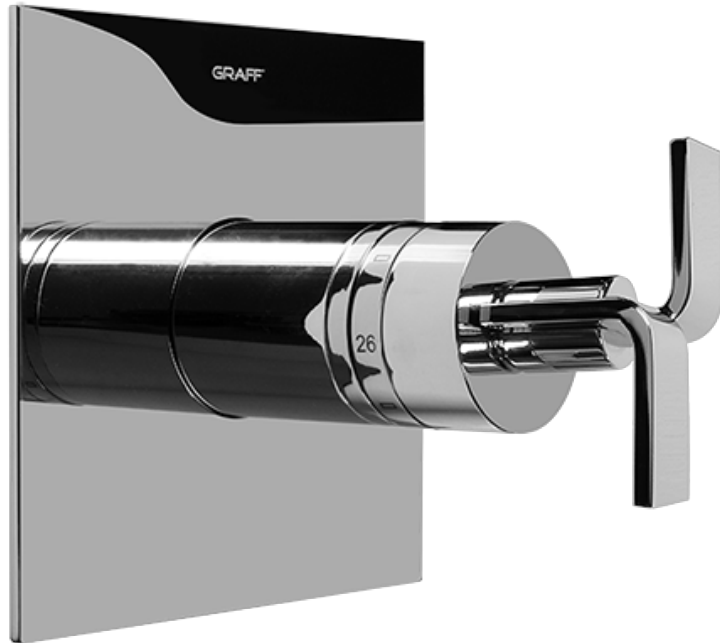

SHOWER
Full Square LED Thermostatic
Shower System
GH1.124A-C9S

GRAFF®

Information

- 3/4" thermostatic valve and trim
- G-8201 dual-function showerhead, with rainfall & cascade settings, features 134 no clog, easy-clean spray nozzles
- Single LED light with 6 color variations
- Swivel body sprays (3 pieces)
- Handshower set w/wall bracket
- Stop/volume control valves and trim (4 pieces)
- 3/4" thermostatic rough valve flow rate ~18 gpm @ 60 psi
- Flow Rates: rainfall ≤ 2.0 max gpm, cascade ≤ 2.0 max gpm, handshower ≤ 1.5 max gpm

SHOWER
Rough
G-8005

GRAFF[®]

Information

- 18.4 gpm @ 60 psi
- 3/4" universal inlets/outlets with female threads
- Built-in service stops
- Complete serviceability from front of all units
- Supplied with protective plastic cover
- Thermostatic valve uses a paraffin wax cartridge

Finishes

Polished
Chrome

SHOWER
Immersion SOLID Trim Plate
w/Handle
G-8041-C9S-T

GRAFF®

Information

- Single metal handle
- Decorative trim plate
- Use with G-8000 or G-8005 thermostatic rough valve
- To complete package, you must order rough valve
- ADA

Polished
Chrome

SHOWER
Immersion SOLID Trim Plate
w/Handle
G-8095-C9S-T

GRAFF®

Information

- Single metal handle
- Decorative trim plate
- Use with G-8070 or G-8075 thermostatic stop/volume control rough valve
- To complete package, you must order rough valve
- ADA