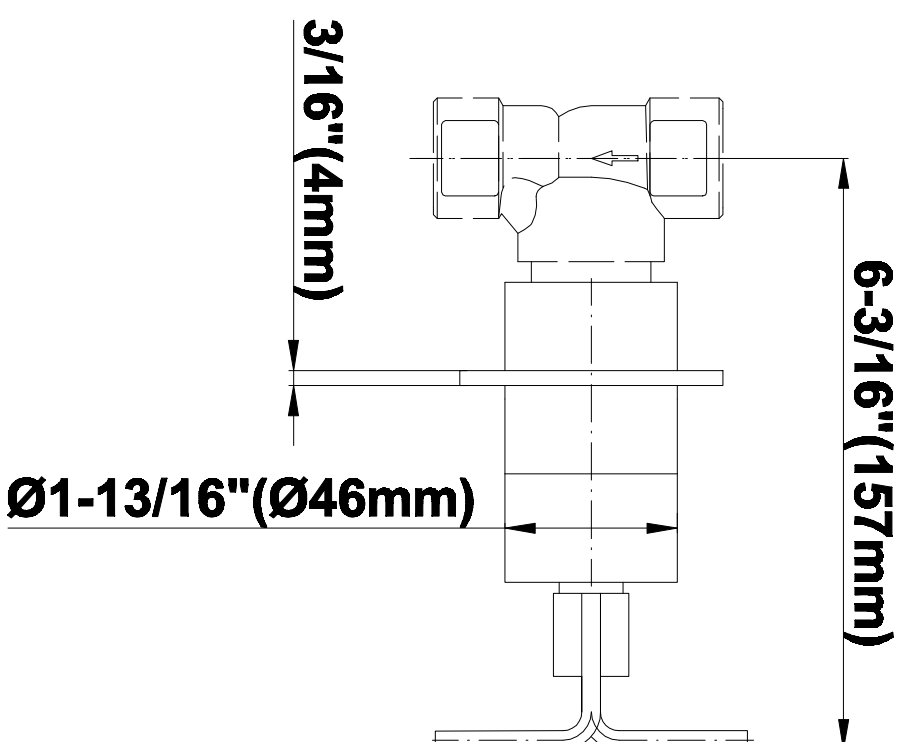

SHOWER
Full Square LED Thermostatic
Shower System
GH1.124A-C9S

GRAFF®

Information

- 3/4" thermostatic valve and trim
- G-8201 dual-function showerhead, with rainfall & cascade settings, features 134 no clog, easy-clean spray nozzles
- Single LED light with 6 color variations
- Swivel body sprays (3 pieces)
- Handshower set w/wall bracket
- Stop/volume control valves and trim (4 pieces)
- 3/4" thermostatic rough valve flow rate ~18 gpm @ 60 psi
- Flow Rates: rainfall ≤ 2.0 max gpm, cascade ≤ 2.0 max gpm, handshower ≤ 1.5 max gpm

SHOWER
Rough
G-8005

GRAFF[®]

Information

- 18.4 gpm @ 60 psi
- 3/4" universal inlets/outlets with female threads
- Built-in service stops
- Complete serviceability from front of all units
- Supplied with protective plastic cover
- Thermostatic valve uses a paraffin wax cartridge

Polished
Chrome

SHOWER
Immersion SOLID Trim Plate
w/Handle
G-8095-C9S-T

GRAFF®

Information

- Single metal handle
- Decorative trim plate
- Use with G-8070 or G-8075 thermostatic stop/volume control rough valve
- To complete package, you must order rough valve
- ADA

Finishes

Polished
Chrome

G-8095

SHOWER
Dual-Function Water Feature with
LED
G-8201

GRAFF[®]

Information

- Stainless Steel
- Rainfall and Cascade functions
- Functions may be used separately or simultaneously
- Single LED light with 6 color variations
- Rainfall flow rate ≤ 2.0 max gpm
- Cascade flow rate ≤ 2.0 max gpm
- 134 no-clog, easy-clean rubber water nozzles
- Includes wall-mount button for LED control box
- CALGreen