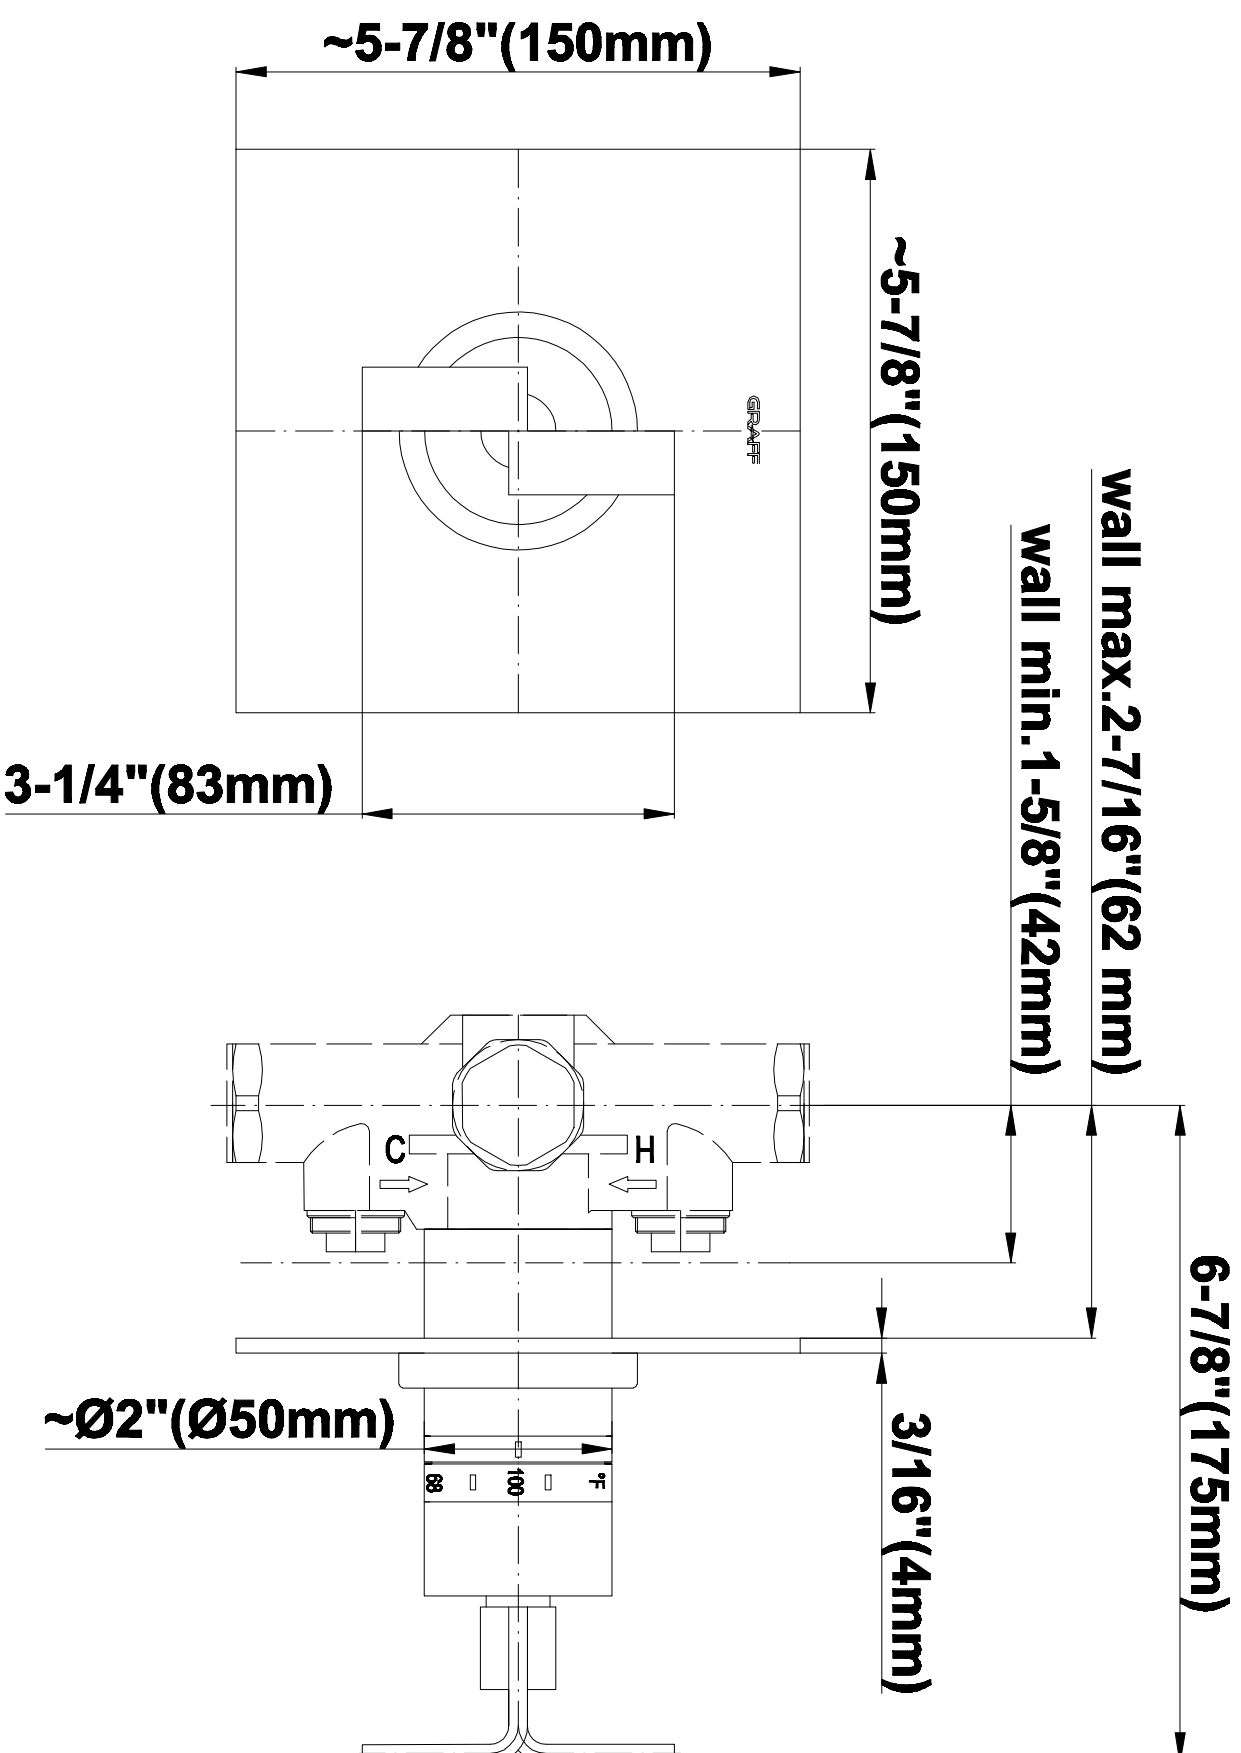

SHOWER
Full Square LED Thermostatic
Shower System
GH1.124A-C9S

GRAFF®

Information

- 3/4" thermostatic valve and trim
- G-8201 dual-function showerhead, with rainfall & cascade settings, features 134 no clog, easy-clean spray nozzles
- Single LED light with 6 color variations
- Swivel body sprays (3 pieces)
- Handshower set w/wall bracket
- Stop/volume control valves and trim (4 pieces)
- 3/4" thermostatic rough valve flow rate ~18 gpm @ 60 psi
- Flow Rates: rainfall ≤ 2.0 max gpm, cascade ≤ 2.0 max gpm, handshower ≤ 1.5 max gpm

SHOWER
Rough
G-8005

GRAFF[®]

Information

- 18.4 gpm @ 60 psi
- 3/4" universal inlets/outlets with female threads
- Built-in service stops
- Complete serviceability from front of all units
- Supplied with protective plastic cover
- Thermostatic valve uses a paraffin wax cartridge

Finishes

Polished
Chrome

SHOWER
Immersion SOLID Trim Plate
w/Handle
G-8041-C9S-T

GRAFF®

Information

- Single metal handle
- Decorative trim plate
- Use with G-8000 or G-8005 thermostatic rough valve
- To complete package, you must order rough valve
- ADA

Finishes

Polished
Chrome

G-8041

SHOWER
Rough
G-8075

GRAFF®

Information

- 3/4" universal inlets/outlets with female threads
- Supplied with protective plastic cover

Finishes