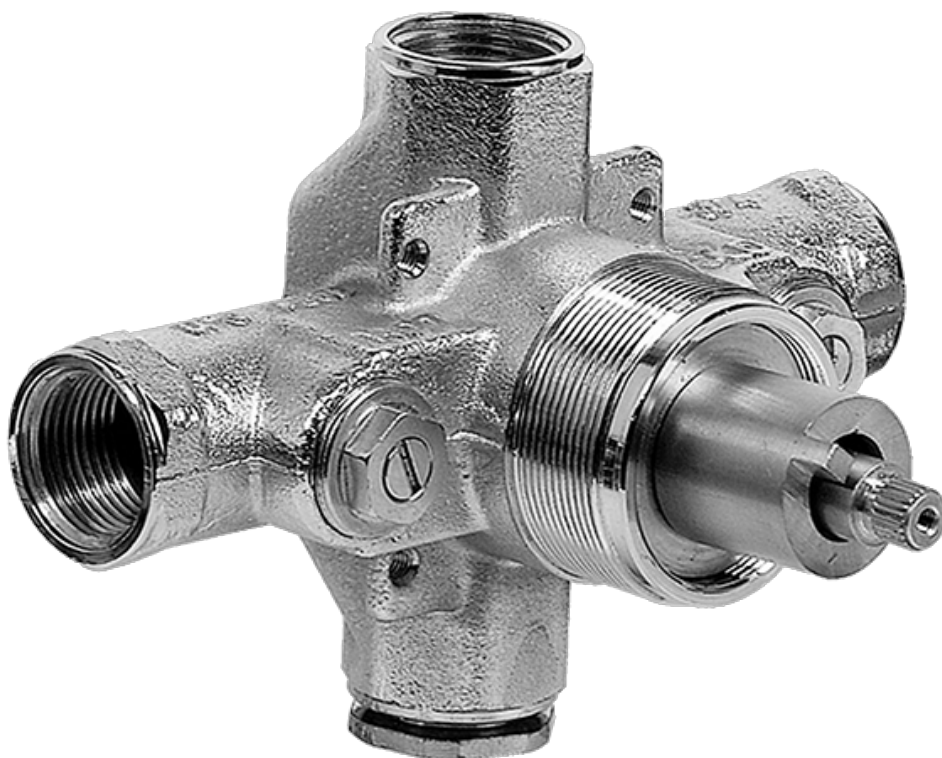

SHOWER
Full Square LED Thermostatic
Shower System
GH1.124A-C9S

GRAFF®

Information

- 3/4" thermostatic valve and trim
- G-8201 dual-function showerhead, with rainfall & cascade settings, features 134 no clog, easy-clean spray nozzles
- Single LED light with 6 color variations
- Swivel body sprays (3 pieces)
- Handshower set w/wall bracket
- Stop/volume control valves and trim (4 pieces)
- 3/4" thermostatic rough valve flow rate ~18 gpm @ 60 psi
- Flow Rates: rainfall ≤ 2.0 max gpm, cascade ≤ 2.0 max gpm, handshower ≤ 1.5 max gpm

SHOWER
Rough
G-8005

GRAFF[®]

Information

- 18.4 gpm @ 60 psi
- 3/4" universal inlets/outlets with female threads
- Built-in service stops
- Complete serviceability from front of all units
- Supplied with protective plastic cover
- Thermostatic valve uses a paraffin wax cartridge

Finishes

Polished
Chrome

SHOWER
Immersion SOLID Trim Plate
w/Handle
G-8041-C9S-T

GRAFF®

Information

- Single metal handle
- Decorative trim plate
- Use with G-8000 or G-8005 thermostatic rough valve
- To complete package, you must order rough valve
- ADA

Finishes

Polished
Chrome

G-8095

SHOWER
Dual-Function Water Feature with
LED
G-8201

GRAFF[®]

Information

- Stainless Steel
- Rainfall and Cascade functions
- Functions may be used separately or simultaneously
- Single LED light with 6 color variations
- Rainfall flow rate ≤ 2.0 max gpm
- Cascade flow rate ≤ 2.0 max gpm
- 134 no-clog, easy-clean rubber water nozzles
- Includes wall-mount button for LED control box
- CALGreen