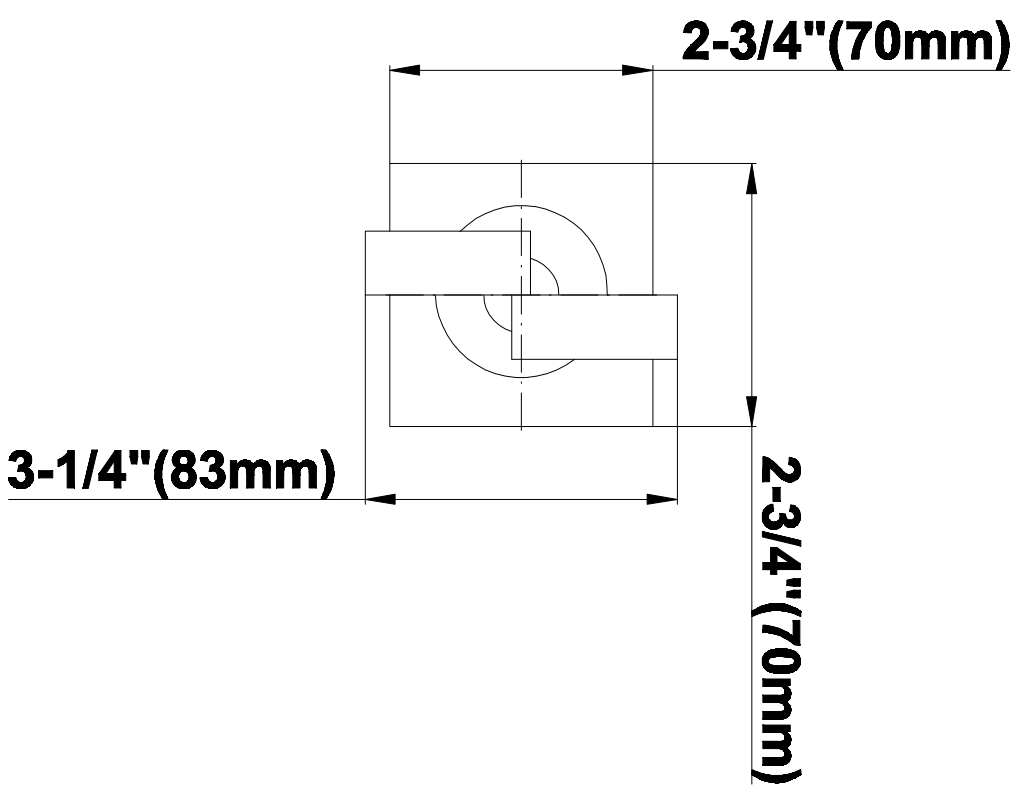

SHOWER
Full Square LED Thermostatic
Shower System
GH1.124A-C9S

GRAFF®

Information

- 3/4" thermostatic valve and trim
- G-8201 dual-function showerhead, with rainfall & cascade settings, features 134 no clog, easy-clean spray nozzles
- Single LED light with 6 color variations
- Swivel body sprays (3 pieces)
- Handshower set w/wall bracket
- Stop/volume control valves and trim (4 pieces)
- 3/4" thermostatic rough valve flow rate ~18 gpm @ 60 psi
- Flow Rates: rainfall ≤ 2.0 max gpm, cascade ≤ 2.0 max gpm, handshower ≤ 1.5 max gpm

Polished
Chrome

SHOWER
Immersion SOLID Trim Plate
w/Handle
G-8095-C9S-T

GRAFF®

Information

- Single metal handle
- Decorative trim plate
- Use with G-8070 or G-8075 thermostatic stop/volume control rough valve
- To complete package, you must order rough valve
- ADA

Finishes

Polished
Chrome

G-8095

SHOWER
Dual-Function Water Feature with
LED
G-8201

GRAFF[®]

Information

- Stainless Steel
- Rainfall and Cascade functions
- Functions may be used separately or simultaneously
- Single LED light with 6 color variations
- Rainfall flow rate ≤ 2.0 max gpm
- Cascade flow rate ≤ 2.0 max gpm
- 134 no-clog, easy-clean rubber water nozzles
- Includes wall-mount button for LED control box
- CALGreen