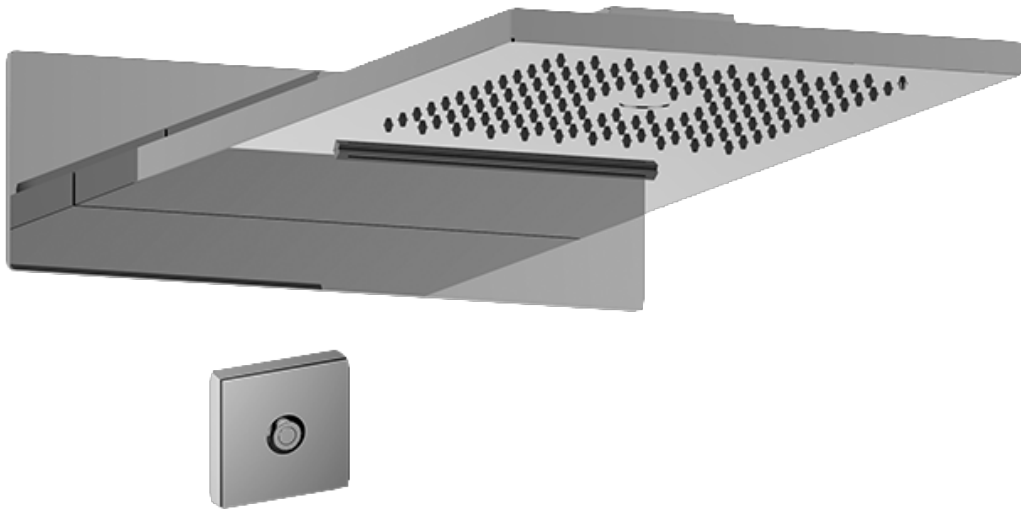

SHOWER
Full Square LED Thermostatic
Shower System
GH1.124A-C14S

GRAFF®

Information

- 3/4" thermostatic valve and trim
- G-8201 dual-function showerhead, with rainfall & cascade settings, features 134 no clog, easy-clean spray nozzles
- Single LED light with 6 color variations
- Swivel body sprays (3 pieces)
- Handshower set w/wall bracket
- Stop/volume control valves and trim (4 pieces)
- 3/4" thermostatic rough valve flow rate ~18 gpm @ 60 psi
- Flow Rates: rainfall ≤ 2.0 max gpm, cascade ≤ 2.0 max gpm, handshower ≤ 1.5 max gpm

Polished
Chrome

SHOWER
Targa, Sade, & Luna SOLID Trim
Plate w/Handle
G-8095-C14S-T

GRAFF[®]

Information

- Single metal handle
- Decorative trim plate
- Use with G-8070 or G-8075 thermostatic stop/volume control rough valve
- To complete package, you must order rough valve

Finishes

Polished
Chrome

G-8095

SHOWER
Dual-Function Water Feature with
LED
G-8201

GRAFF®

Information

- Stainless Steel
- Rainfall and Cascade functions
- Functions may be used separately or simultaneously
- Single LED light with 6 color variations
- Rainfall flow rate ≤ 2.0 max gpm
- Cascade flow rate ≤ 2.0 max gpm
- 134 no-clog, easy-clean rubber water nozzles
- Includes wall-mount button for LED control box
- CALGreen

Finishes

Polished
Chrome

G-8201

Aqua-Sense Collection

Dual-Function Water Feature with LED

GRAFF[®]
CUTTING EDGE DESIGN

Product Features

- Stainless steel
- Wall-mounted installation
- Rainfall and cascade functions
- Functions may be used separately or simultaneously
- Single LED light with 6 color variations
- Rainfall flow rate ≤ 1.8 max gpm
- Cascade flow rate ≤ 1.8 max gpm
- 134 no-clog, easy-clean rubber water nozzles
- Includes wall-mount button for LED control box