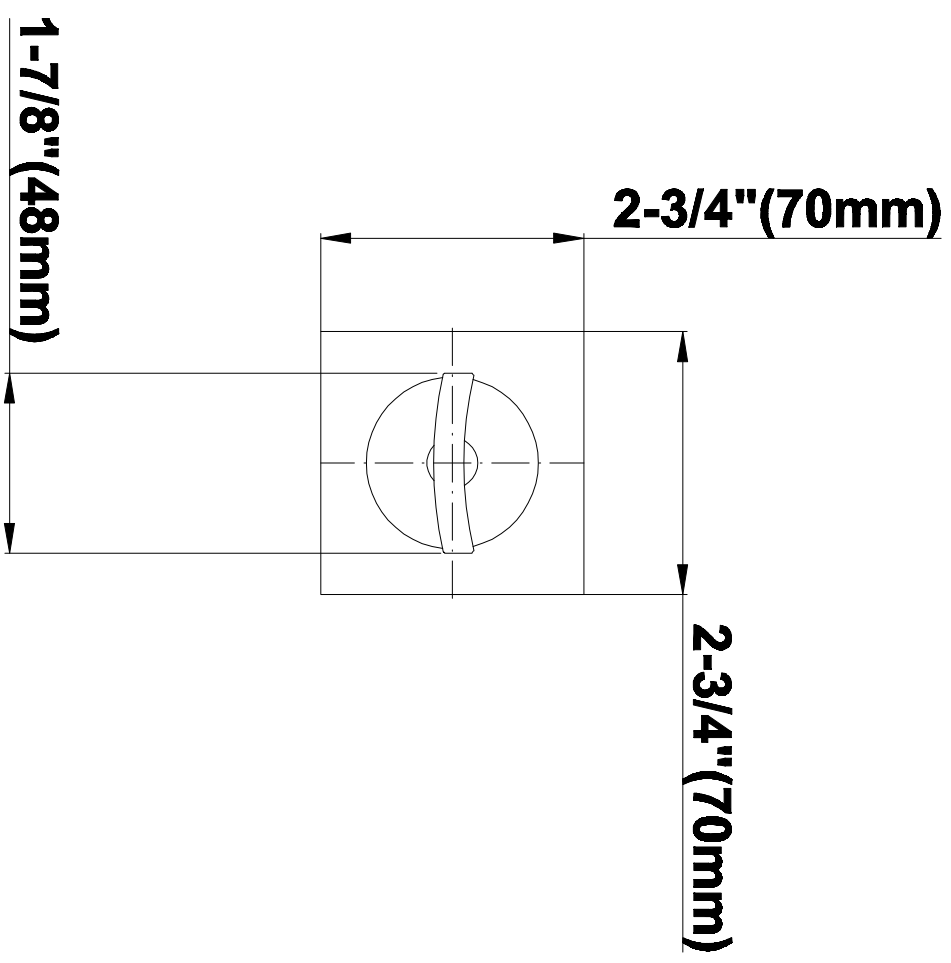

SHOWER
Full Square LED Thermostatic
Shower System
GH1.124A-C14S

GRAFF®

Information

- 3/4" thermostatic valve and trim
- G-8201 dual-function showerhead, with rainfall & cascade settings, features 134 no clog, easy-clean spray nozzles
- Single LED light with 6 color variations
- Swivel body sprays (3 pieces)
- Handshower set w/wall bracket
- Stop/volume control valves and trim (4 pieces)
- 3/4" thermostatic rough valve flow rate ~18 gpm @ 60 psi
- Flow Rates: rainfall ≤ 2.0 max gpm, cascade ≤ 2.0 max gpm, handshower ≤ 1.5 max gpm

SHOWER
Rough
G-8005

GRAFF®

Information

- 18.4 gpm @ 60 psi
- 3/4" universal inlets/outlets with female threads
- Built-in service stops
- Complete serviceability from front of all units
- Supplied with protective plastic cover
- Thermostatic valve uses a paraffin wax cartridge

Polished
Chrome

SHOWER
Targa, Sade, & Luna SOLID Trim
Plate w/Handle
G-8095-C14S-T

GRAFF[®]

Information

- Single metal handle
- Decorative trim plate
- Use with G-8070 or G-8075 thermostatic stop/volume control rough valve
- To complete package, you must order rough valve

Finishes

Polished
Chrome

G-8095

SHOWER
Dual-Function Water Feature with
LED
G-8201

GRAFF®

Information

- Stainless Steel
- Rainfall and Cascade functions
- Functions may be used separately or simultaneously
- Single LED light with 6 color variations
- Rainfall flow rate ≤ 2.0 max gpm
- Cascade flow rate ≤ 2.0 max gpm
- 134 no-clog, easy-clean rubber water nozzles
- Includes wall-mount button for LED control box
- CALGreen