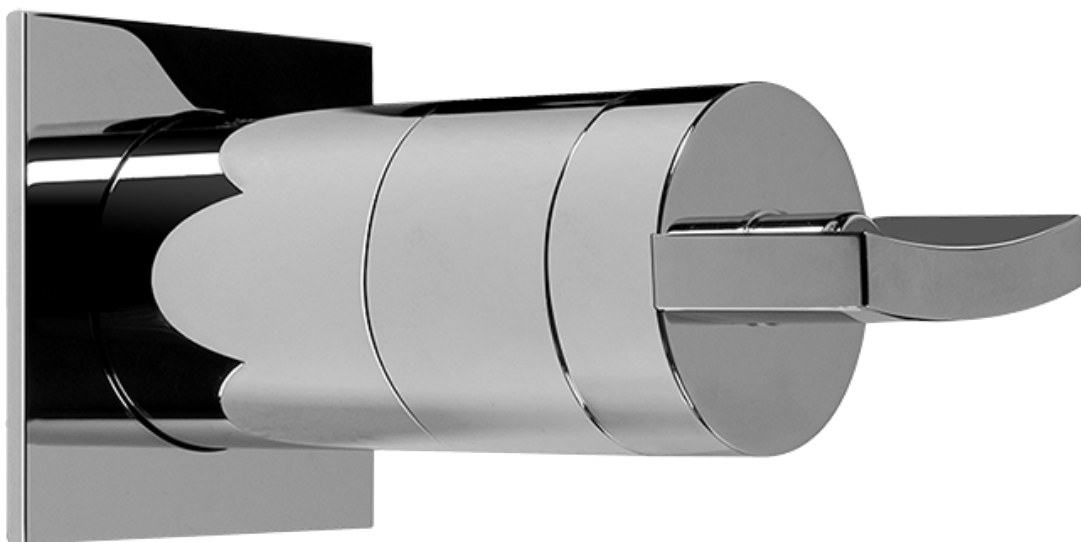

SHOWER
Full Square LED Thermostatic
Shower System
GH1.124A-C14S

GRAFF®

Information

- 3/4" thermostatic valve and trim
- G-8201 dual-function showerhead, with rainfall & cascade settings, features 134 no clog, easy-clean spray nozzles
- Single LED light with 6 color variations
- Swivel body sprays (3 pieces)
- Handshower set w/wall bracket
- Stop/volume control valves and trim (4 pieces)
- 3/4" thermostatic rough valve flow rate ~18 gpm @ 60 psi
- Flow Rates: rainfall ≤ 2.0 max gpm, cascade ≤ 2.0 max gpm, handshower ≤ 1.5 max gpm

Finishes

Polished
Chrome

SHOWER
Sade/Targa/Luna SOLID Trim Plate
w/Handle
G-8041-C14S-T

GRAFF®

Information

- Single metal handle
- Decorative trim plate
- Use with G-8000 or G-8005 thermostatic rough valve
- To complete package, you must order rough valve

Polished
Chrome

SHOWER
Targa, Sade, & Luna SOLID Trim
Plate w/Handle
G-8095-C14S-T

GRAFF[®]

Information

- Single metal handle
- Decorative trim plate
- Use with G-8070 or G-8075 thermostatic stop/volume control rough valve
- To complete package, you must order rough valve

Finishes

Polished
Chrome

G-8095

SHOWER
Dual-Function Water Feature with
LED
G-8201

GRAFF®

Information

- Stainless Steel
- Rainfall and Cascade functions
- Functions may be used separately or simultaneously
- Single LED light with 6 color variations
- Rainfall flow rate ≤ 2.0 max gpm
- Cascade flow rate ≤ 2.0 max gpm
- 134 no-clog, easy-clean rubber water nozzles
- Includes wall-mount button for LED control box
- CALGreen