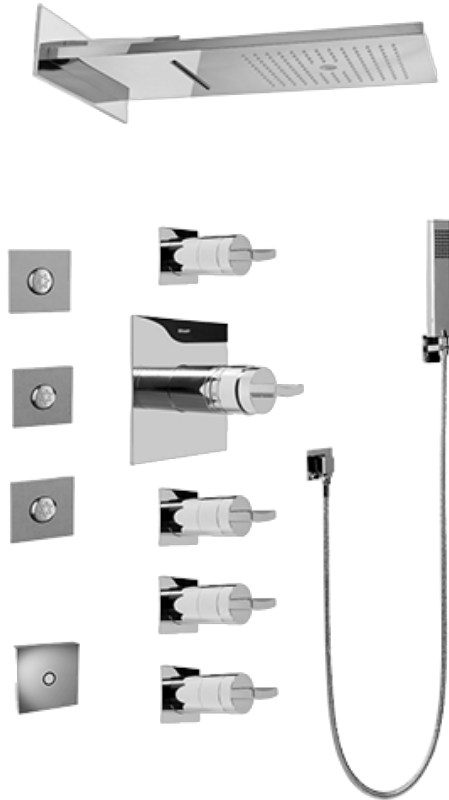

SHOWER
Full Square LED Thermostatic
Shower System
GH1.124A-C14S

GRAFF®

Information

- 3/4" thermostatic valve and trim
- G-8201 dual-function showerhead, with rainfall & cascade settings, features 134 no clog, easy-clean spray nozzles
- Single LED light with 6 color variations
- Swivel body sprays (3 pieces)
- Handshower set w/wall bracket
- Stop/volume control valves and trim (4 pieces)
- 3/4" thermostatic rough valve flow rate ~18 gpm @ 60 psi
- Flow Rates: rainfall ≤ 2.0 max gpm, cascade ≤ 2.0 max gpm, handshower ≤ 1.5 max gpm

SHOWER
Rough
G-8005

GRAFF®

Information

- 18.4 gpm @ 60 psi
- 3/4" universal inlets/outlets with female threads
- Built-in service stops
- Complete serviceability from front of all units
- Supplied with protective plastic cover
- Thermostatic valve uses a paraffin wax cartridge

Finishes

Polished
Chrome

SHOWER
Sade/Targa/Luna SOLID Trim Plate
w/Handle
G-8041-C14S-T

GRAFF®

Information

- Single metal handle
- Decorative trim plate
- Use with G-8000 or G-8005 thermostatic rough valve
- To complete package, you must order rough valve

Finishes

Polished
Chrome

G-8497

Shower Components

Contemporary Flush-Mount Body Spray with Solid Brass Swivel Head

Product Features

- 12 no-clog, easy-clean silicone jets
- Metal ball-joint allows for 18° angle adjustment of body spray
- Brass wall escutcheon and Flush-mounted trim
- 1/2" NPT female thread inlet
- Body spray flow rate ≤ 1.5 max gpm