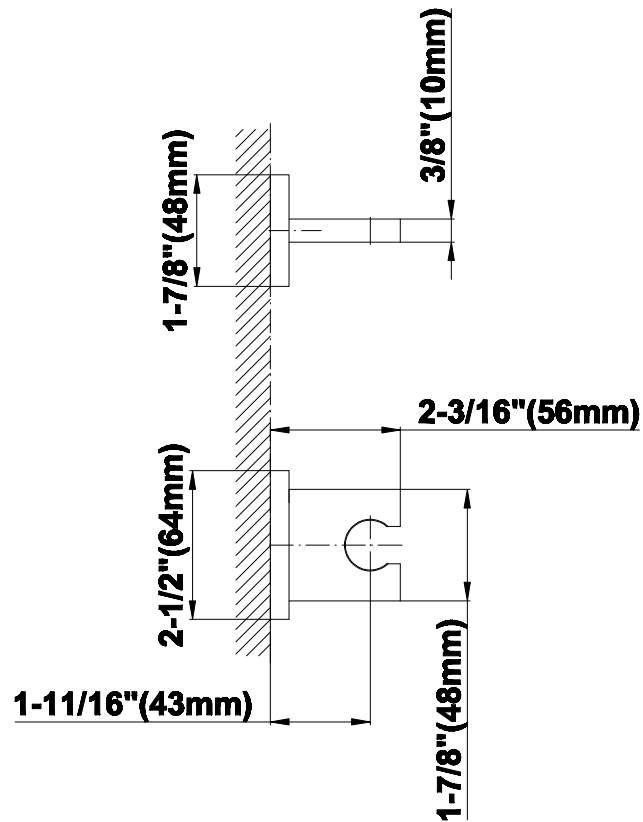

SHOWER
Full Square LED Thermostatic
Shower System
GH1.124A-C14S

GRAFF®

Information

- 3/4" thermostatic valve and trim
- G-8201 dual-function showerhead, with rainfall & cascade settings, features 134 no clog, easy-clean spray nozzles
- Single LED light with 6 color variations
- Swivel body sprays (3 pieces)
- Handshower set w/wall bracket
- Stop/volume control valves and trim (4 pieces)
- 3/4" thermostatic rough valve flow rate ~18 gpm @ 60 psi
- Flow Rates: rainfall ≤ 2.0 max gpm, cascade ≤ 2.0 max gpm, handshower ≤ 1.5 max gpm

The measurements shown are for reference only. Products and specifications shown are subject to change without notice. Revised 02/2017.

www.graff-faucets.com | phone: 800-954-4723

SHOWER
Contemporary Square Wall Supply
Elbow
G-8633