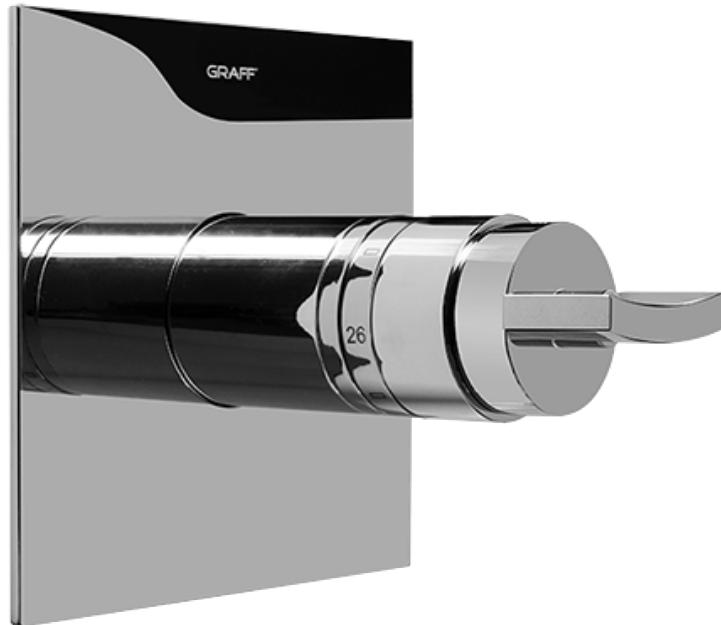

SHOWER
Full Square LED Thermostatic
Shower System
GH1.124A-C14S

GRAFF®

Information

- 3/4" thermostatic valve and trim
- G-8201 dual-function showerhead, with rainfall & cascade settings, features 134 no clog, easy-clean spray nozzles
- Single LED light with 6 color variations
- Swivel body sprays (3 pieces)
- Handshower set w/wall bracket
- Stop/volume control valves and trim (4 pieces)
- 3/4" thermostatic rough valve flow rate ~18 gpm @ 60 psi
- Flow Rates: rainfall ≤ 2.0 max gpm, cascade ≤ 2.0 max gpm, handshower ≤ 1.5 max gpm

SHOWER
Rough
G-8005

GRAFF®

Information

- 18.4 gpm @ 60 psi
- 3/4" universal inlets/outlets with female threads
- Built-in service stops
- Complete serviceability from front of all units
- Supplied with protective plastic cover
- Thermostatic valve uses a paraffin wax cartridge

Finishes

Polished
Chrome

SHOWER
Sade/Targa/Luna SOLID Trim Plate
w/Handle
G-8041-C14S-T

GRAFF®

Information

- Single metal handle
- Decorative trim plate
- Use with G-8000 or G-8005 thermostatic rough valve
- To complete package, you must order rough valve

Polished
Chrome

SHOWER
Targa, Sade, & Luna SOLID Trim
Plate w/Handle
G-8095-C14S-T

GRAFF[®]

Information

- Single metal handle
- Decorative trim plate
- Use with G-8070 or G-8075 thermostatic stop/volume control rough valve
- To complete package, you must order rough valve