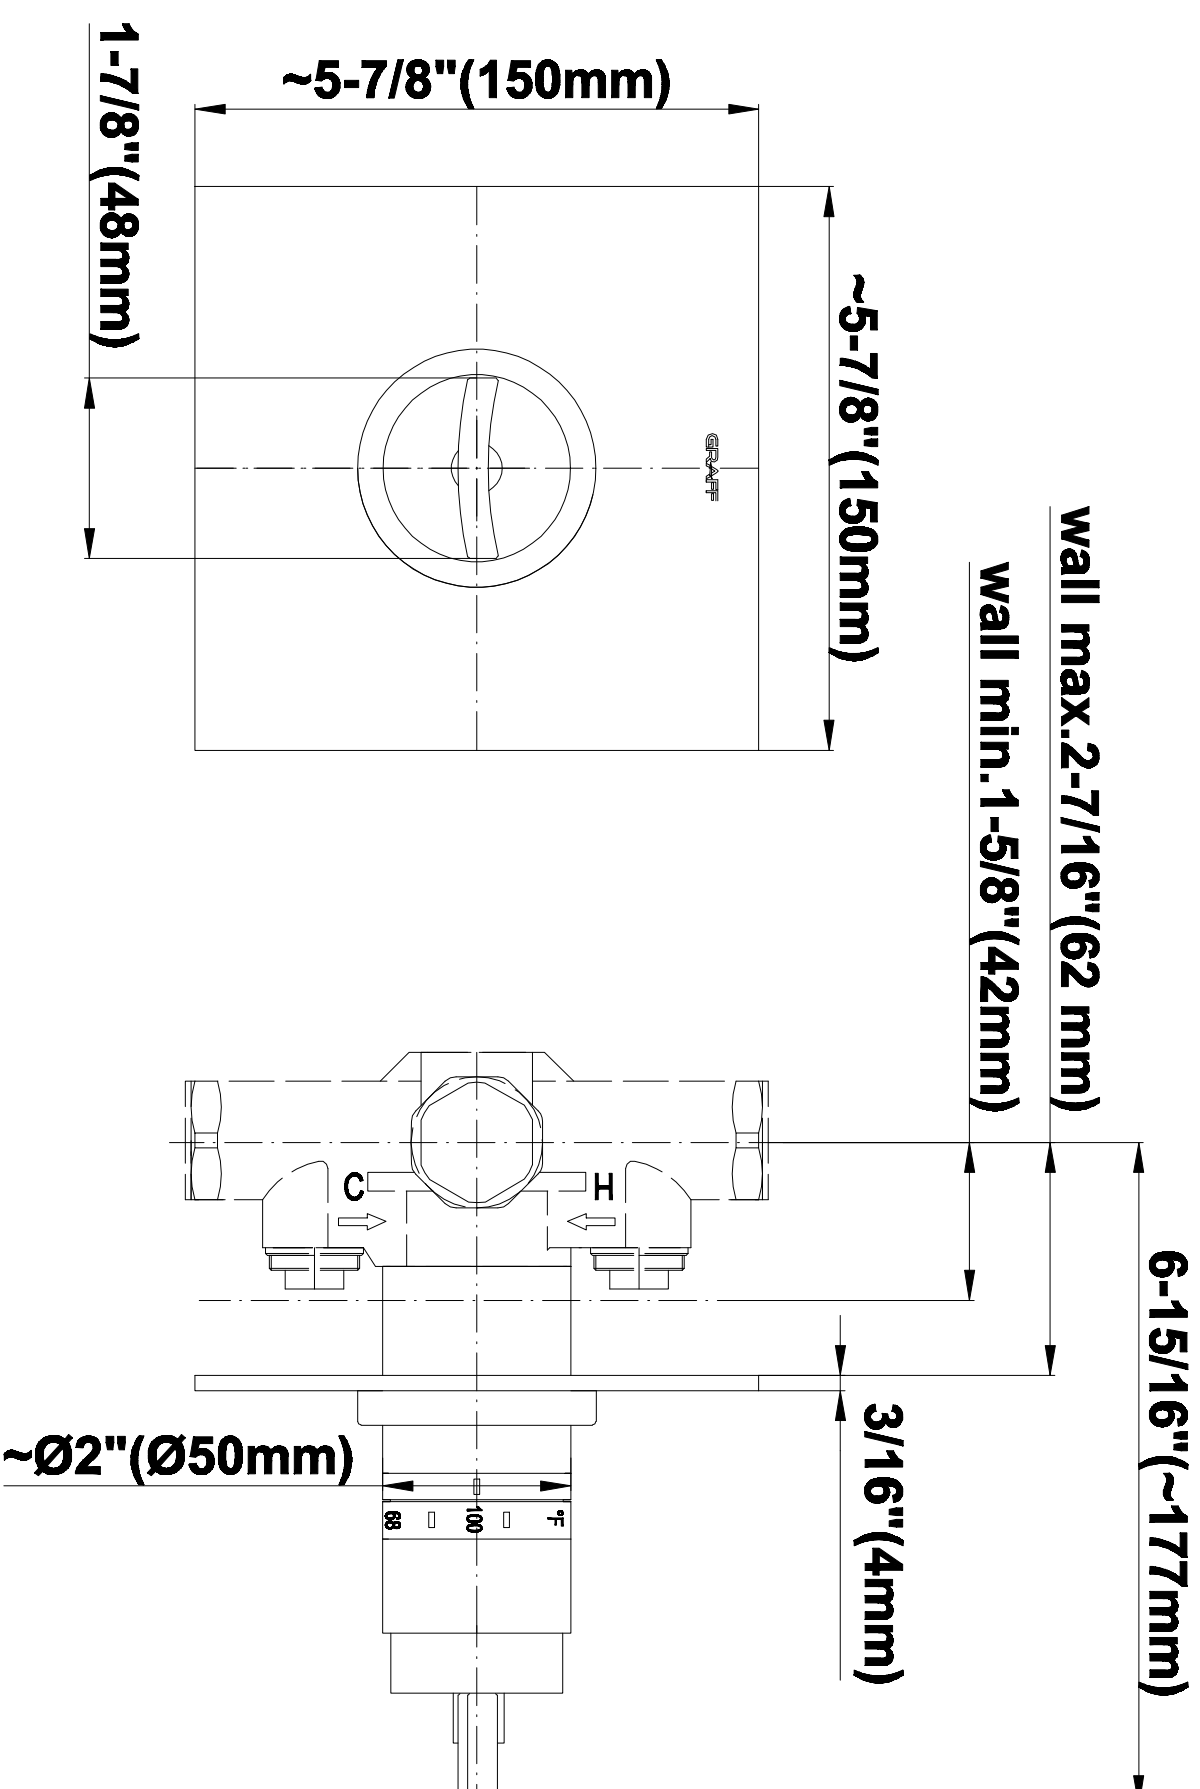

SHOWER
Full Square LED Thermostatic
Shower System
GH1.124A-C14S

GRAFF®

Information

- 3/4" thermostatic valve and trim
- G-8201 dual-function showerhead, with rainfall & cascade settings, features 134 no clog, easy-clean spray nozzles
- Single LED light with 6 color variations
- Swivel body sprays (3 pieces)
- Handshower set w/wall bracket
- Stop/volume control valves and trim (4 pieces)
- 3/4" thermostatic rough valve flow rate ~18 gpm @ 60 psi
- Flow Rates: rainfall ≤ 2.0 max gpm, cascade ≤ 2.0 max gpm, handshower ≤ 1.5 max gpm

SHOWER
Rough
G-8005

GRAFF®

Information

- 18.4 gpm @ 60 psi
- 3/4" universal inlets/outlets with female threads
- Built-in service stops
- Complete serviceability from front of all units
- Supplied with protective plastic cover
- Thermostatic valve uses a paraffin wax cartridge

Finishes

Polished
Chrome

SHOWER
Sade/Targa/Luna SOLID Trim Plate
w/Handle
G-8041-C14S-T

GRAFF®

Information

- Single metal handle
- Decorative trim plate
- Use with G-8000 or G-8005 thermostatic rough valve
- To complete package, you must order rough valve

Finishes

Polished
Chrome

G-8041

SHOWER
Rough
G-8075

GRAFF®

Information

- 3/4" universal inlets/outlets with female threads
- Supplied with protective plastic cover

Finishes