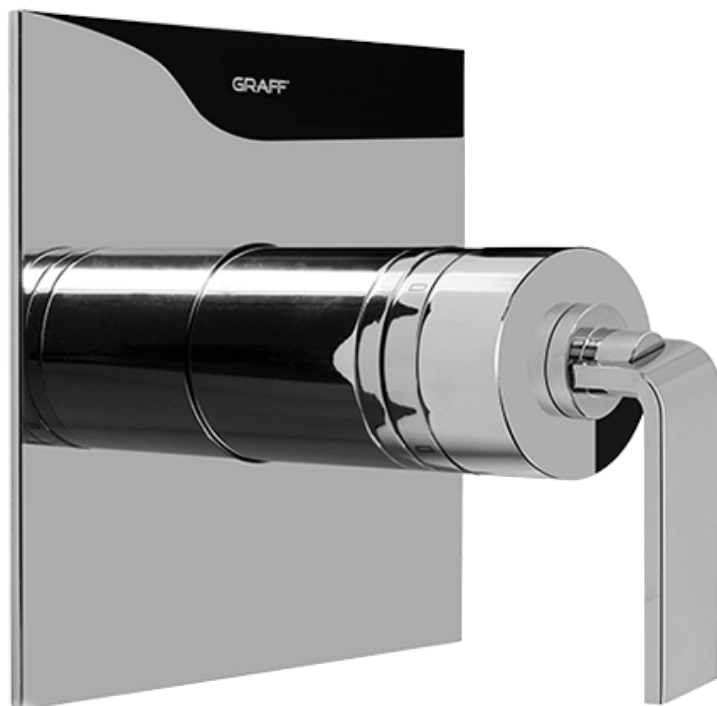

SHOWER
Full Square Thermostatic Shower
System
GH1.123A-LM40S

GRAFF®

Information

- 3/4" thermostatic valve and trim
- G-8226 dual-function showerhead, with rainfall & cascade settings, features 100 no-clog, easy-clean spray nozzles
- Swivel body sprays (3 pieces)
- Handshower set w/wall bracket
- Stop/volume control valves and trim (4 pieces)
- 3/4" thermostatic rough valve flow rate ~18 gpm @ 60 psi
- Flow Rates: rainfall ≤ 2.0 max gpm, cascade ≤ 2.0 max gpm, handshower ≤ 1.5 max gpm

SHOWER
Rough
G-8005

GRAFF[®]

Information

- 18.4 gpm @ 60 psi
- 3/4" universal inlets/outlets with female threads
- Built-in service stops
- Complete serviceability from front of all units
- Supplied with protective plastic cover
- Thermostatic valve uses a paraffin wax cartridge

Finishes

Polished
Chrome

SHOWER
Immersion SOLID Trim Plate
w/Handle
G-8041-LM40S-T

GRAFF[®]

Information

- Single metal handle
- Decorative trim plate
- Use with G-8000 or G-8005 thermostatic rough valve
- To complete package, you must order rough valve
- ADA

Polished
Chrome

SHOWER
Immersion SOLID Trim Plate
w/Handle
G-8095-LM40S-T

GRAFF[®]

Information

- Single metal handle
- Decorative trim plate
- Use with G-8070 or G-8075 thermostatic stop/volume control rough valve
- To complete package, you must order rough valve
- ADA