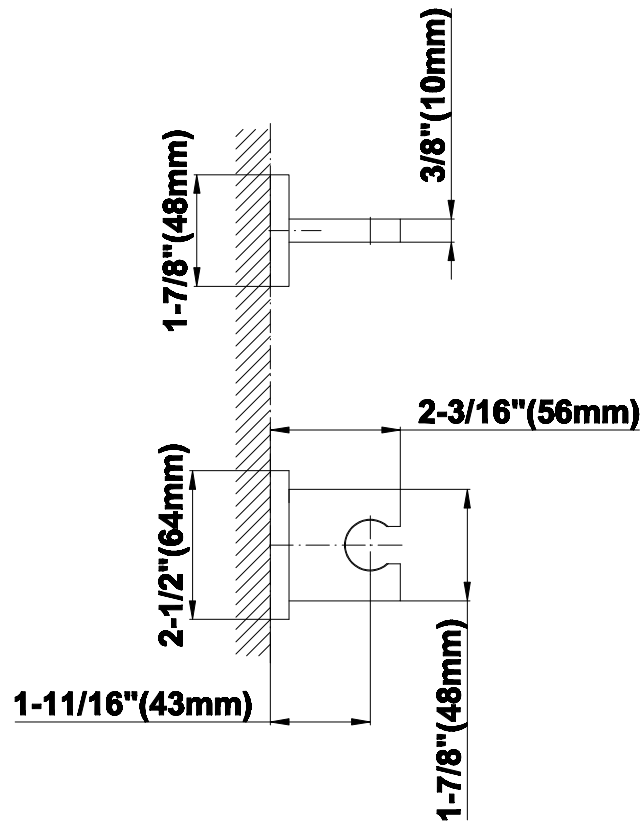

SHOWER
Full Square Thermostatic Shower
System
GH1.123A-LM40S

GRAFF®

Information

- 3/4" thermostatic valve and trim
- G-8226 dual-function showerhead, with rainfall & cascade settings, features 100 no-clog, easy-clean spray nozzles
- Swivel body sprays (3 pieces)
- Handshower set w/wall bracket
- Stop/volume control valves and trim (4 pieces)
- 3/4" thermostatic rough valve flow rate ~18 gpm @ 60 psi
- Flow Rates: rainfall ≤ 2.0 max gpm, cascade ≤ 2.0 max gpm, handshower ≤ 1.5 max gpm

The measurements shown are for reference only. Products and specifications shown are subject to change without notice. Revised 02/2017.

www.graff-faucets.com | phone: 800-954-4723

SHOWER
Contemporary Square Wall Supply
Elbow
G-8633