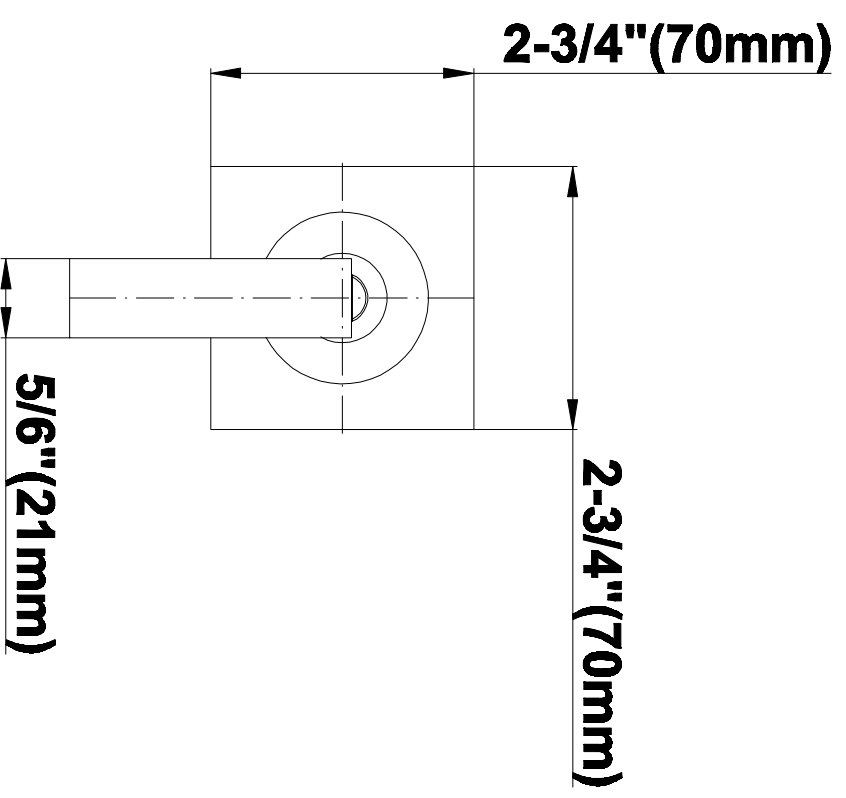

SHOWER
Full Square Thermostatic Shower
System
GH1.123A-LM40S

GRAFF®

Information

- 3/4" thermostatic valve and trim
- G-8226 dual-function showerhead, with rainfall & cascade settings, features 100 no-clog, easy-clean spray nozzles
- Swivel body sprays (3 pieces)
- Handshower set w/wall bracket
- Stop/volume control valves and trim (4 pieces)
- 3/4" thermostatic rough valve flow rate ~18 gpm @ 60 psi
- Flow Rates: rainfall ≤ 2.0 max gpm, cascade ≤ 2.0 max gpm, handshower ≤ 1.5 max gpm

SHOWER
Rough
G-8005

GRAFF[®]

Information

- 18.4 gpm @ 60 psi
- 3/4" universal inlets/outlets with female threads
- Built-in service stops
- Complete serviceability from front of all units
- Supplied with protective plastic cover
- Thermostatic valve uses a paraffin wax cartridge

Polished
Chrome

SHOWER
Immersion SOLID Trim Plate
w/Handle
G-8095-LM40S-T

GRAFF[®]

Information

- Single metal handle
- Decorative trim plate
- Use with G-8070 or G-8075 thermostatic stop/volume control rough valve
- To complete package, you must order rough valve
- ADA

Finishes

Polished
Chrome

G-8095

SHOWER
Aqua-Sense Dual Function Water
Feature
G-8226

GRAFF®

Information

- Stainless Steel
- Wall-mounted installation
- Rainfall and cascade functions
- Functions may be used separately or simultaneously
- Rainfall flow rate ≤ 1.8 max gpm
- Cascade flow rate ≤ 1.8 max gpm
- 100 no-clog, easy-clean rubber water nozzles
- CALGreen