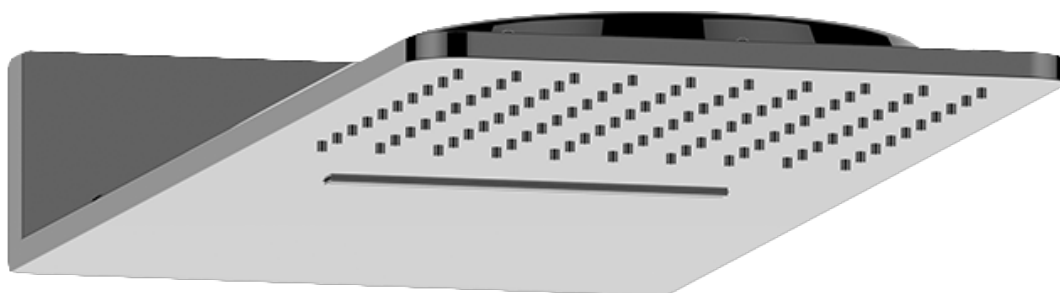

Polished
Chrome

SHOWER
Immersion SOLID Trim Plate
w/Handle
G-8095-LM40S-T

GRAFF[®]

Information

- Single metal handle
- Decorative trim plate
- Use with G-8070 or G-8075 thermostatic stop/volume control rough valve
- To complete package, you must order rough valve
- ADA

Finishes

Polished
Chrome

G-8095

SHOWER
Aqua-Sense Dual Function Water
Feature
G-8226

GRAFF®

Information

- Stainless Steel
- Wall-mounted installation
- Rainfall and cascade functions
- Functions may be used separately or simultaneously
- Rainfall flow rate ≤ 1.8 max gpm
- Cascade flow rate ≤ 1.8 max gpm
- 100 no-clog, easy-clean rubber water nozzles
- CALGreen