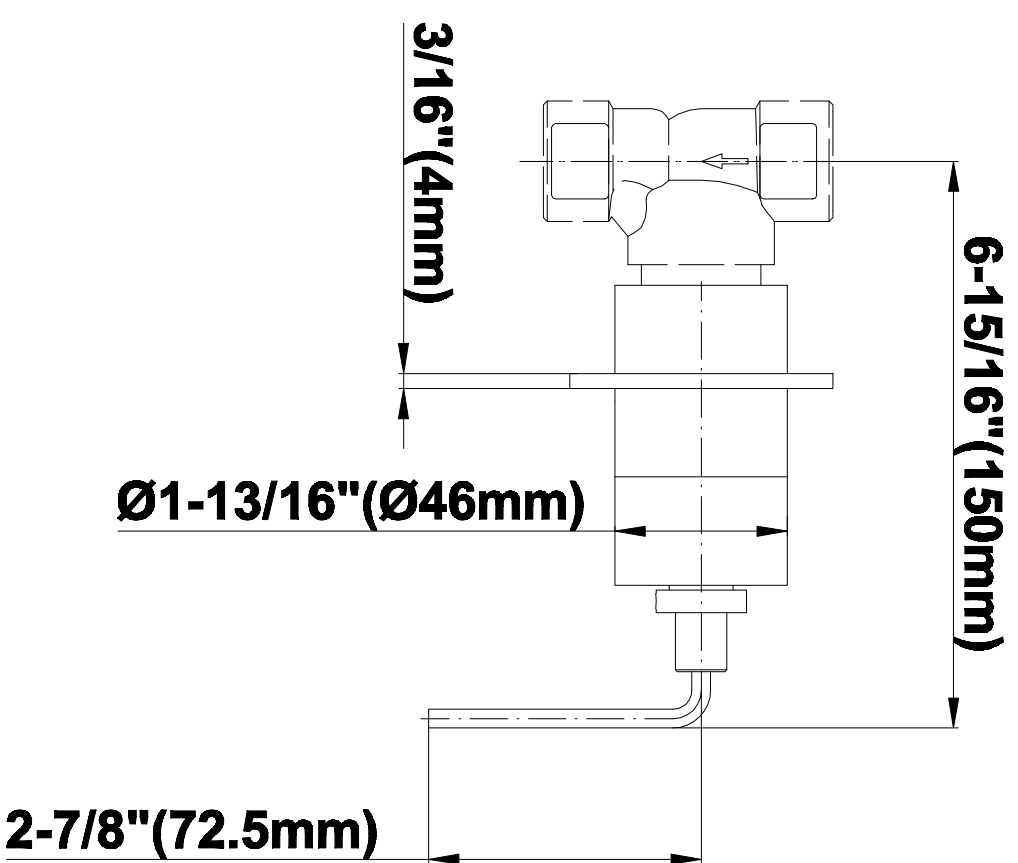

SHOWER
Full Square Thermostatic Shower
System
GH1.123A-LM40S

GRAFF®

Information

- 3/4" thermostatic valve and trim
- G-8226 dual-function showerhead, with rainfall & cascade settings, features 100 no-clog, easy-clean spray nozzles
- Swivel body sprays (3 pieces)
- Handshower set w/wall bracket
- Stop/volume control valves and trim (4 pieces)
- 3/4" thermostatic rough valve flow rate ~18 gpm @ 60 psi
- Flow Rates: rainfall ≤ 2.0 max gpm, cascade ≤ 2.0 max gpm, handshower ≤ 1.5 max gpm

SHOWER
Rough
G-8005

GRAFF[®]

Information

- 18.4 gpm @ 60 psi
- 3/4" universal inlets/outlets with female threads
- Built-in service stops
- Complete serviceability from front of all units
- Supplied with protective plastic cover
- Thermostatic valve uses a paraffin wax cartridge

Polished
Chrome

SHOWER
Immersion SOLID Trim Plate
w/Handle
G-8095-LM40S-T

GRAFF[®]

Information

- Single metal handle
- Decorative trim plate
- Use with G-8070 or G-8075 thermostatic stop/volume control rough valve
- To complete package, you must order rough valve
- ADA

Finishes

Polished
Chrome

G-8095

SHOWER
Aqua-Sense Dual Function Water
Feature
G-8226

GRAFF®

Information

- Stainless Steel
- Wall-mounted installation
- Rainfall and cascade functions
- Functions may be used separately or simultaneously
- Rainfall flow rate ≤ 1.8 max gpm
- Cascade flow rate ≤ 1.8 max gpm
- 100 no-clog, easy-clean rubber water nozzles
- CALGreen