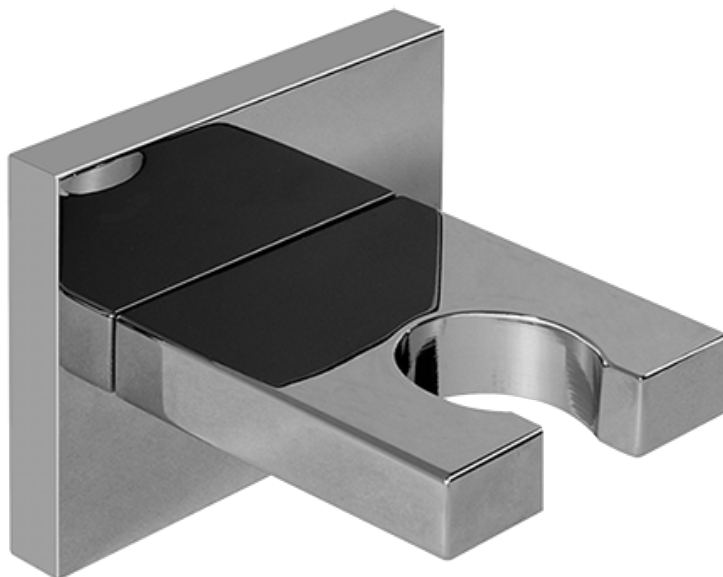

Finishes

Polished
Chrome

G-8497

Shower Components

Contemporary Flush-Mount Body Spray with Solid Brass Swivel Head

Product Features

- 12 no-clog, easy-clean silicone jets
- Metal ball-joint allows for 18° angle adjustment of body spray
- Brass wall escutcheon and Flush-mounted trim
- 1/2" NPT female thread inlet
- Body spray flow rate ≤ 1.5 max gpm

SHOWER
59" Shower Hose
G-8605

GRAFF[®]

Information

- Brass spiral flexible hose with conical nut

Finishes

Polished
Chrome

Product Features

- Brass spiral flexible hose with conical nut

* Special order finish- call for availability

SHOWER
Contemporary Square Wall
Bracket for Handshower
G-8632

GRAFF[®]

Information

- Solid brass construction

Finishes

Polished
Chrome

G-8632

Contemporary Square Wall Bracket for Handshower

Product Features

- Solid brass construction

Available Finishes

- Polished Chrome
G-8632-PC
- Steelnox[®]
G-8632-SN

Warranty

- Limited lifetime warranty

For complete warranty information go to
<http://www.graff-faucets.com/en/info/faqs>