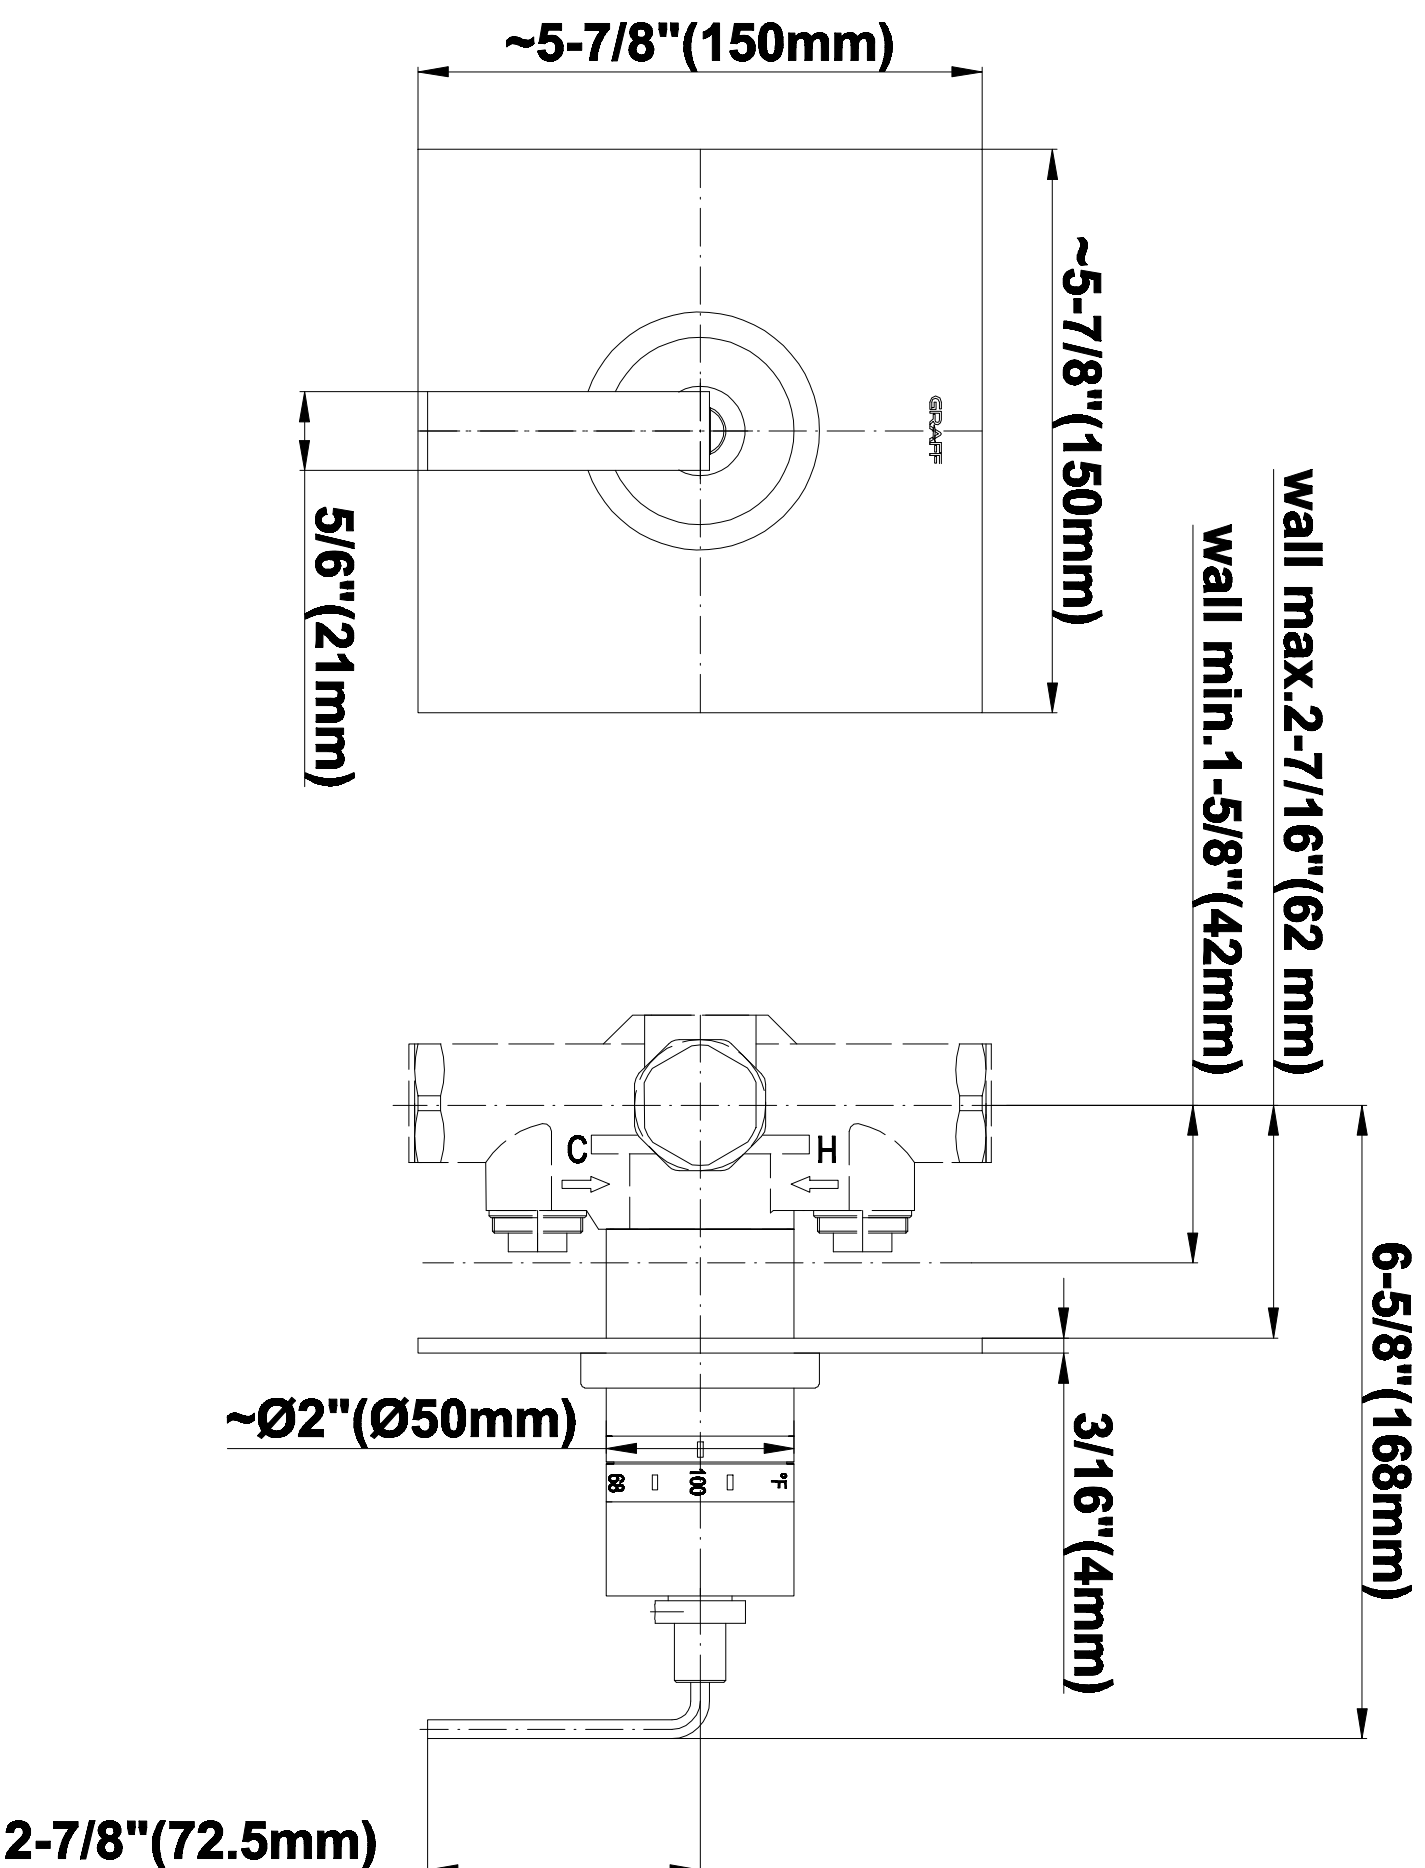

SHOWER
Full Square Thermostatic Shower
System
GH1.123A-LM40S

GRAFF®

Information

- 3/4" thermostatic valve and trim
- G-8226 dual-function showerhead, with rainfall & cascade settings, features 100 no-clog, easy-clean spray nozzles
- Swivel body sprays (3 pieces)
- Handshower set w/wall bracket
- Stop/volume control valves and trim (4 pieces)
- 3/4" thermostatic rough valve flow rate ~18 gpm @ 60 psi
- Flow Rates: rainfall ≤ 2.0 max gpm, cascade ≤ 2.0 max gpm, handshower ≤ 1.5 max gpm

SHOWER
Rough
G-8005

GRAFF[®]

Information

- 18.4 gpm @ 60 psi
- 3/4" universal inlets/outlets with female threads
- Built-in service stops
- Complete serviceability from front of all units
- Supplied with protective plastic cover
- Thermostatic valve uses a paraffin wax cartridge

Finishes

Polished
Chrome

SHOWER
Immersion SOLID Trim Plate
w/Handle
G-8041-LM40S-T

GRAFF[®]

Information

- Single metal handle
- Decorative trim plate
- Use with G-8000 or G-8005 thermostatic rough valve
- To complete package, you must order rough valve
- ADA

Finishes

Polished
Chrome

G-8041

SHOWER
Rough
G-8075

GRAFF®

Information

- 3/4" universal inlets/outlets with female threads
- Supplied with protective plastic cover

Finishes