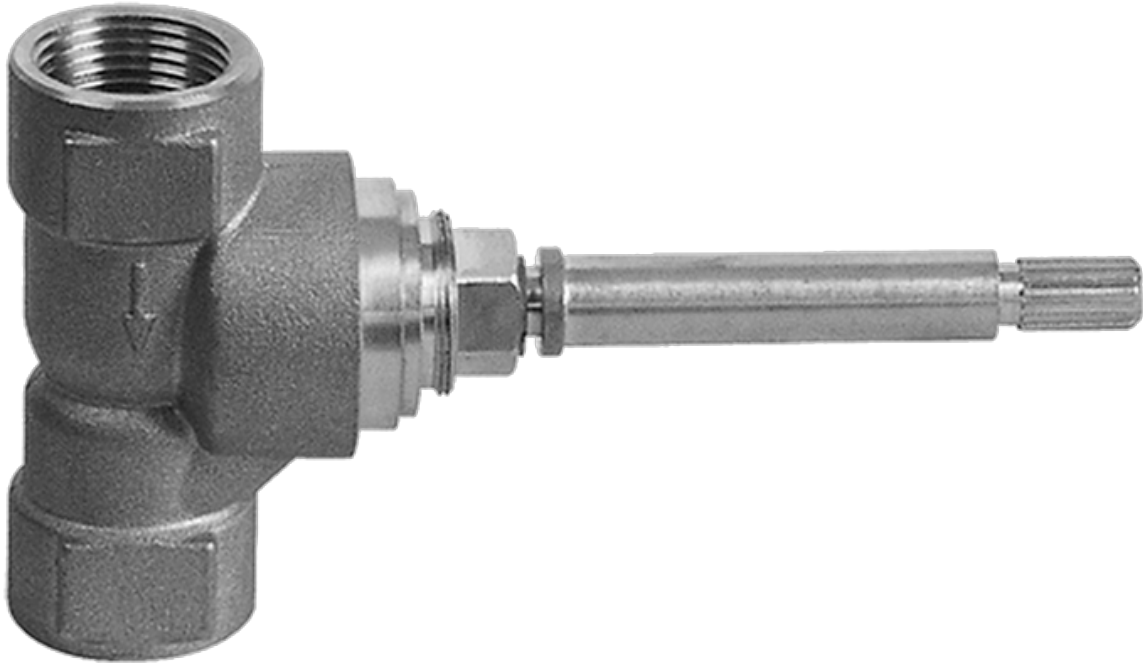

SHOWER
Rough
G-8075

GRAFF®

Information

- 3/4" universal inlets/outlets with female threads
- Supplied with protective plastic cover

Finishes

Polished
Chrome