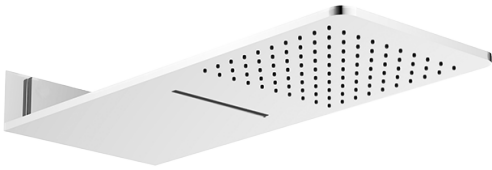

Finishes

Polished
Chrome

SHOWER
Immersion SOLID Trim Plate
w/Handle
G-8041-LM40S-T

GRAFF[®]

Information

- Single metal handle
- Decorative trim plate
- Use with G-8000 or G-8005 thermostatic rough valve
- To complete package, you must order rough valve
- ADA

Polished
Chrome

SHOWER
Immersion SOLID Trim Plate
w/Handle
G-8095-LM40S-T

GRAFF[®]

Information

- Single metal handle
- Decorative trim plate
- Use with G-8070 or G-8075 thermostatic stop/volume control rough valve
- To complete package, you must order rough valve
- ADA

Finishes

Polished
Chrome

G-8095

SHOWER
Aqua-Sense Dual Function Water
Feature
G-8226

GRAFF®

Information

- Stainless Steel
- Wall-mounted installation
- Rainfall and cascade functions
- Functions may be used separately or simultaneously
- Rainfall flow rate ≤ 1.8 max gpm
- Cascade flow rate ≤ 1.8 max gpm
- 100 no-clog, easy-clean rubber water nozzles
- CALGreen

Finishes

Polished
Chrome

G-8226

Aqua-Sense Collection
Dual-Function Water Feature

Product Features

- Stainless steel
- Wall-mounted installation
- Rainfall and cascade functions
- Functions may be used separately or simultaneously
- Rainfall flow rate ≤ 1.8 max gpm
- Cascade flow rate ≤ 1.8 max gpm
- 100 no-clog, easy-clean rubber water nozzles