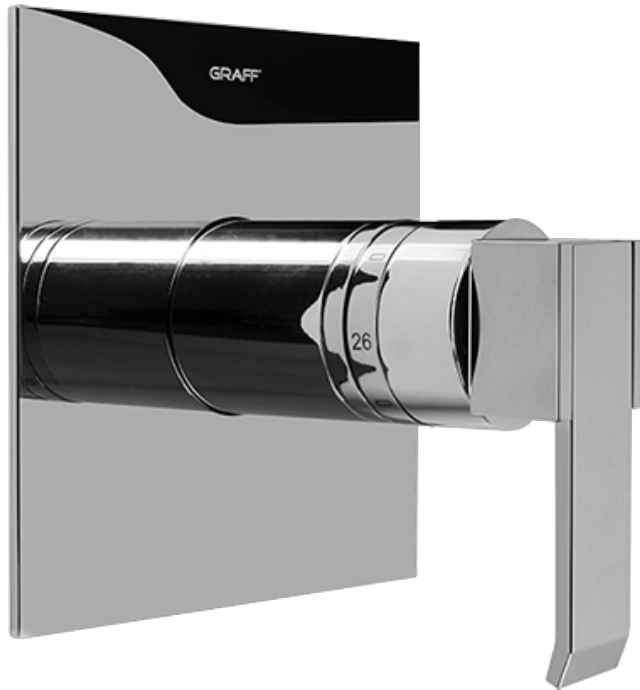

SHOWER
Full Square Thermostatic Shower
System
GH1.123A-LM38S

GRAFF®

Information

- 3/4" thermostatic valve and trim
- G-8226 dual-function showerhead, with rainfall & cascade settings, features 100 no-clog, easy-clean spray nozzles
- Swivel body sprays (3 pieces)
- Handshower set w/wall bracket
- Stop/volume control valves and trim (4 pieces)
- 3/4" thermostatic rough valve flow rate ~18 gpm @ 60 psi
- Flow Rates: rainfall ≤ 2.0 max gpm, cascade ≤ 2.0 max gpm, handshower ≤ 1.5 max gpm

SHOWER
Rough
G-8005

GRAFF®

Information

- 18.4 gpm @ 60 psi
- 3/4" universal inlets/outlets with female threads
- Built-in service stops
- Complete serviceability from front of all units
- Supplied with protective plastic cover
- Thermostatic valve uses a paraffin wax cartridge

Finishes

Polished
Chrome

SHOWER
Qubic SOLID Trim Plate w/Handle
G-8041-LM38S-T

GRAFF[®]

Information

- Single metal handle
- Decorative trim plate
- Use with G-8000 or G-8005 thermostatic rough valve
- To complete package, you must order rough valve
- ADA

Polished
Chrome

SHOWER
Qubic SOLID Trim Plate w/Handle
G-8095-LM38S-T

GRAFF®

Information

- Single metal handle
- Decorative trim plate
- Use with G-8070 or G-8075 thermostatic stop/volume control rough valve
- To complete package, you must order rough valve
- ADA