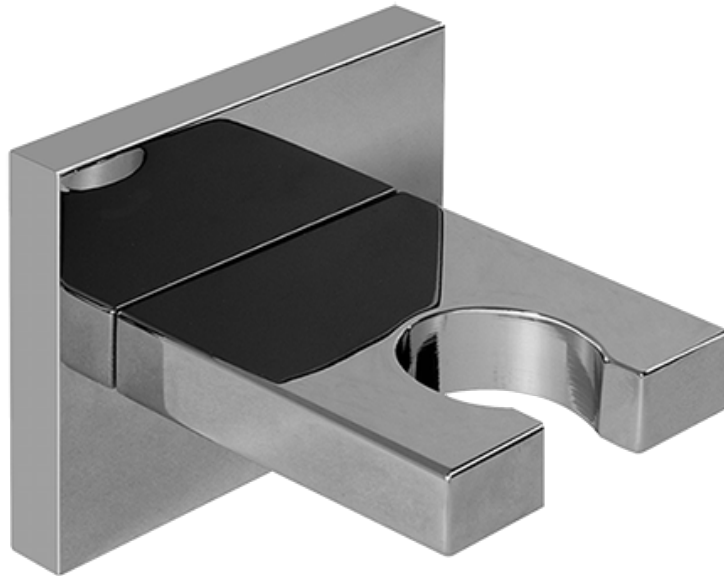

Finishes

Polished
Chrome

G-8497

Shower Components

Contemporary Flush-Mount Body Spray with Solid Brass Swivel Head

Product Features

- 12 no-clog, easy-clean silicone jets
- Metal ball-joint allows for 18° angle adjustment of body spray
- Brass wall escutcheon and Flush-mounted trim
- 1/2" NPT female thread inlet
- Body spray flow rate ≤ 1.5 max gpm

SHOWER
59" Shower Hose
G-8605

GRAFF[®]

Information

- Brass spiral flexible hose with conical nut

Finishes

Polished
Chrome

Product Features

- Brass spiral flexible hose with conical nut

* Special order finish- call for availability

SHOWER
Contemporary Square Wall
Bracket for Handshower
G-8632

GRAFF®

Information

- Solid brass construction

Finishes

Polished
Chrome

G-8632

Contemporary Square Wall Bracket for Handshower

Product Features

- Solid brass construction

Available Finishes

- Polished Chrome
G-8632-PC
- Steelnox[®]
G-8632-SN

Warranty

- Limited lifetime warranty

For complete warranty information go to
<http://www.graff-faucets.com/en/info/faqs>