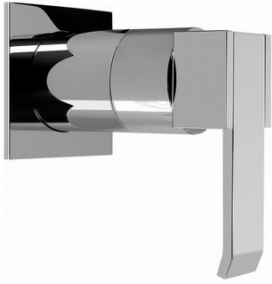

SHOWER
Full Square Thermostatic Shower
System
GH1.123A-LM38S

GRAFF®

Information

- 3/4" thermostatic valve and trim
- G-8226 dual-function showerhead, with rainfall & cascade settings, features 100 no-clog, easy-clean spray nozzles
- Swivel body sprays (3 pieces)
- Handshower set w/wall bracket
- Stop/volume control valves and trim (4 pieces)
- 3/4" thermostatic rough valve flow rate ~18 gpm @ 60 psi
- Flow Rates: rainfall ≤ 2.0 max gpm, cascade ≤ 2.0 max gpm, handshower ≤ 1.5 max gpm

Finishes

Polished
Chrome

SHOWER
Qubic SOLID Trim Plate w/Handle
G-8041-LM38S-T

GRAFF[®]

Information

- Single metal handle
- Decorative trim plate
- Use with G-8000 or G-8005 thermostatic rough valve
- To complete package, you must order rough valve
- ADA

Polished
Chrome

SHOWER
Qubic SOLID Trim Plate w/Handle
G-8095-LM38S-T

GRAFF®

Information

- Single metal handle
- Decorative trim plate
- Use with G-8070 or G-8075 thermostatic stop/volume control rough valve
- To complete package, you must order rough valve
- ADA

Finishes

Polished
Chrome

G-8095-LM38S-T

Qubic Collection

Stop/Volume Control Valve Trim with Handle

GRAFF[®]
CUTTING EDGE DESIGN

Product Features

- Single metal handle and decorative trim plate
- Use with G-8070 or G-8075 thermostatic stop/volume control rough valve