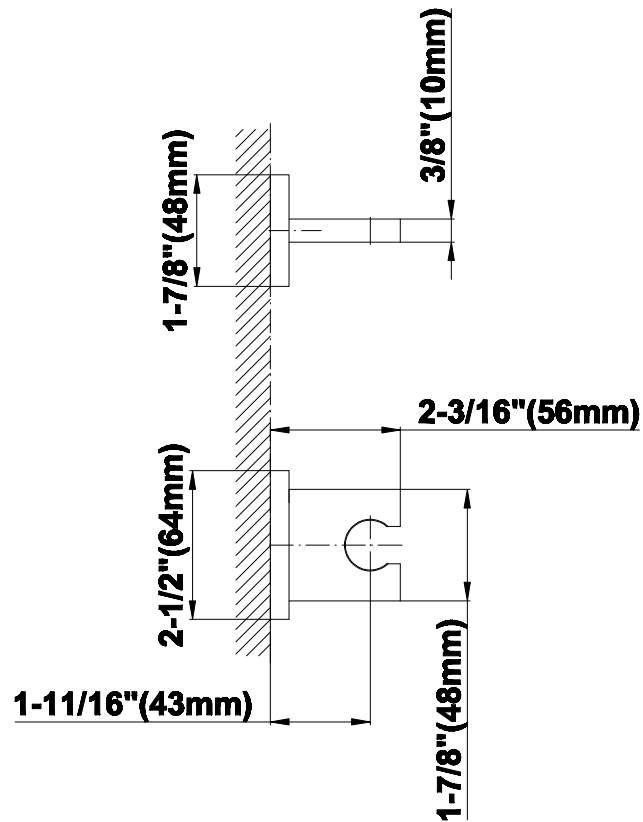

SHOWER
Full Square Thermostatic Shower
System
GH1.123A-LM38S

GRAFF®

Information

- 3/4" thermostatic valve and trim
- G-8226 dual-function showerhead, with rainfall & cascade settings, features 100 no-clog, easy-clean spray nozzles
- Swivel body sprays (3 pieces)
- Handshower set w/wall bracket
- Stop/volume control valves and trim (4 pieces)
- 3/4" thermostatic rough valve flow rate ~18 gpm @ 60 psi
- Flow Rates: rainfall ≤ 2.0 max gpm, cascade ≤ 2.0 max gpm, handshower ≤ 1.5 max gpm

The measurements shown are for reference only. Products and specifications shown are subject to change without notice. Revised 02/2017.

www.graff-faucets.com | phone: 800-954-4723

SHOWER
Contemporary Square Wall Supply
Elbow
G-8633