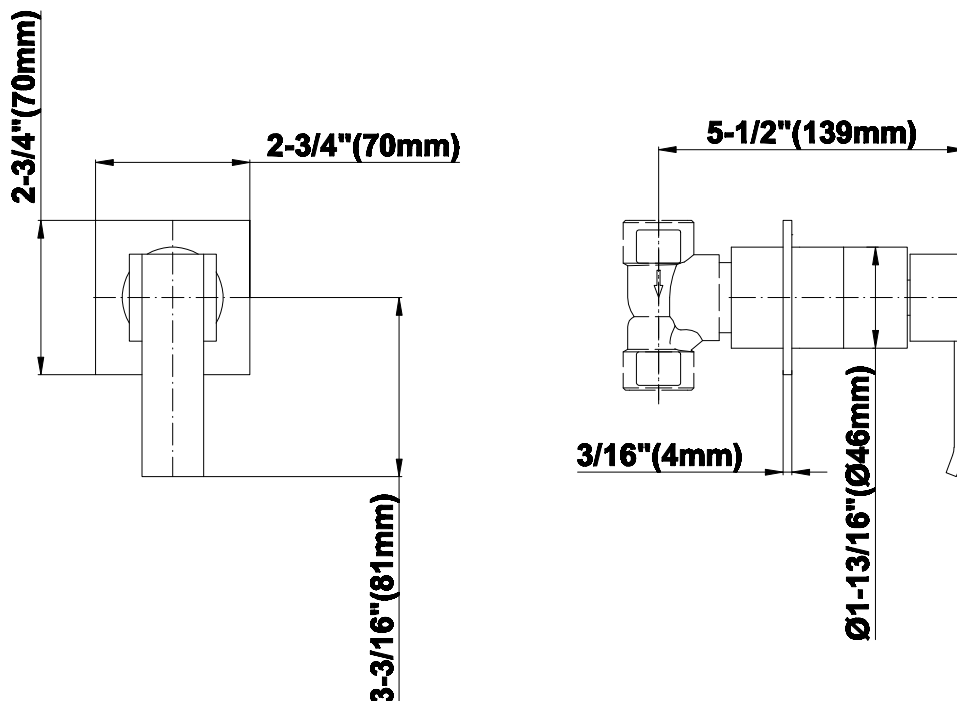

The measurements shown are for reference only. Products and specifications shown are subject to change without notice. Revised 09/2015.

www.graff-faucets.com | phone: 800-954-4723