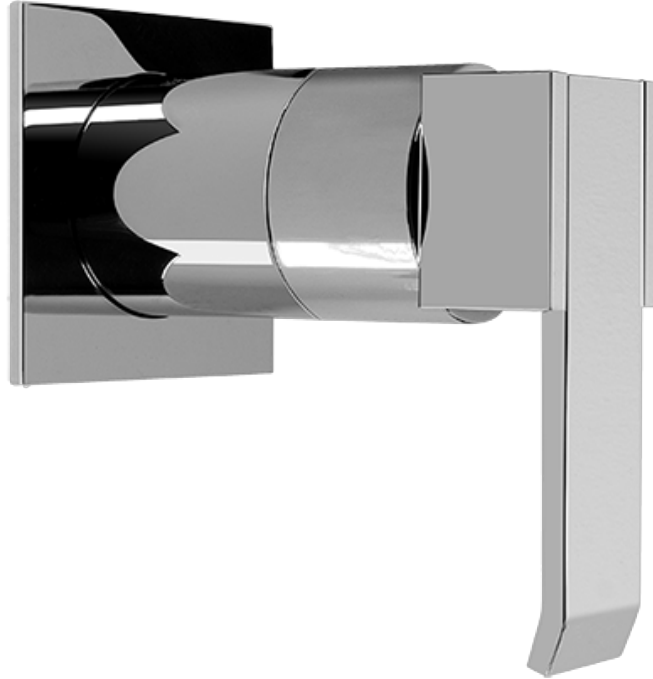

SHOWER
Full Square Thermostatic Shower
System
GH1.123A-LM38S

GRAFF®

Information

- 3/4" thermostatic valve and trim
- G-8226 dual-function showerhead, with rainfall & cascade settings, features 100 no-clog, easy-clean spray nozzles
- Swivel body sprays (3 pieces)
- Handshower set w/wall bracket
- Stop/volume control valves and trim (4 pieces)
- 3/4" thermostatic rough valve flow rate ~18 gpm @ 60 psi
- Flow Rates: rainfall ≤ 2.0 max gpm, cascade ≤ 2.0 max gpm, handshower ≤ 1.5 max gpm

Finishes

Polished
Chrome

SHOWER
Qubic SOLID Trim Plate w/Handle
G-8041-LM38S-T

GRAFF[®]

Information

- Single metal handle
- Decorative trim plate
- Use with G-8000 or G-8005 thermostatic rough valve
- To complete package, you must order rough valve
- ADA

Finishes

Polished
Chrome

G-8041

SHOWER
Rough
G-8075

GRAFF®

Information

- 3/4" universal inlets/outlets with female threads
- Supplied with protective plastic cover

Finishes

Polished
Chrome

SHOWER
Qubic SOLID Trim Plate w/Handle
G-8095-LM38S-T

GRAFF®

Information

- Single metal handle
- Decorative trim plate
- Use with G-8070 or G-8075 thermostatic stop/volume control rough valve
- To complete package, you must order rough valve
- ADA