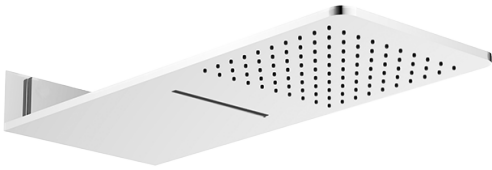

Finishes

Polished
Chrome

SHOWER
Qubic SOLID Trim Plate w/Handle
G-8041-LM38S-T

GRAFF[®]

Information

- Single metal handle
- Decorative trim plate
- Use with G-8000 or G-8005 thermostatic rough valve
- To complete package, you must order rough valve
- ADA

Polished
Chrome

SHOWER
Qubic SOLID Trim Plate w/Handle
G-8095-LM38S-T

GRAFF®

Information

- Single metal handle
- Decorative trim plate
- Use with G-8070 or G-8075 thermostatic stop/volume control rough valve
- To complete package, you must order rough valve
- ADA

www.graff-faucets.com | phone: 800-954-4723

SHOWER
Aqua-Sense Dual Function Water
Feature
G-8226

GRAFF®

Information

- Stainless Steel
- Wall-mounted installation
- Rainfall and cascade functions
- Functions may be used separately or simultaneously
- Rainfall flow rate ≤ 1.8 max gpm
- Cascade flow rate ≤ 1.8 max gpm
- 100 no-clog, easy-clean rubber water nozzles
- CALGreen

Finishes

Polished
Chrome

G-8226

Aqua-Sense Collection
Dual-Function Water Feature

Product Features

- Stainless steel
- Wall-mounted installation
- Rainfall and cascade functions
- Functions may be used separately or simultaneously
- Rainfall flow rate ≤ 1.8 max gpm
- Cascade flow rate ≤ 1.8 max gpm
- 100 no-clog, easy-clean rubber water nozzles