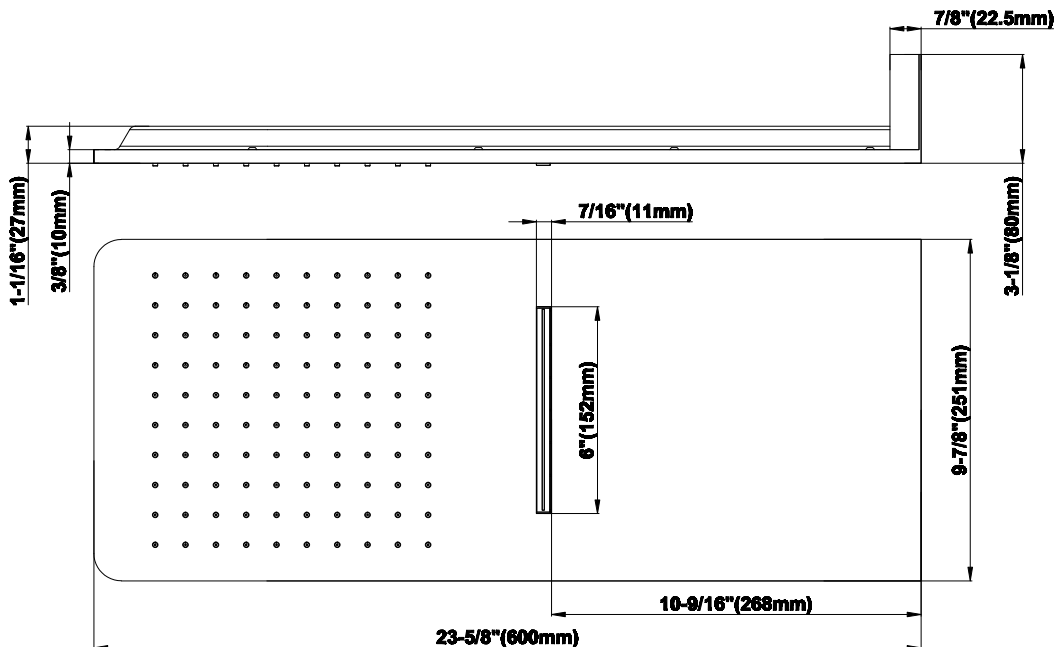

The measurements shown are for reference only. Products and specifications shown are subject to change without notice. Revised 1/2018

www.graff-designs.com | phone: 800-954-4723