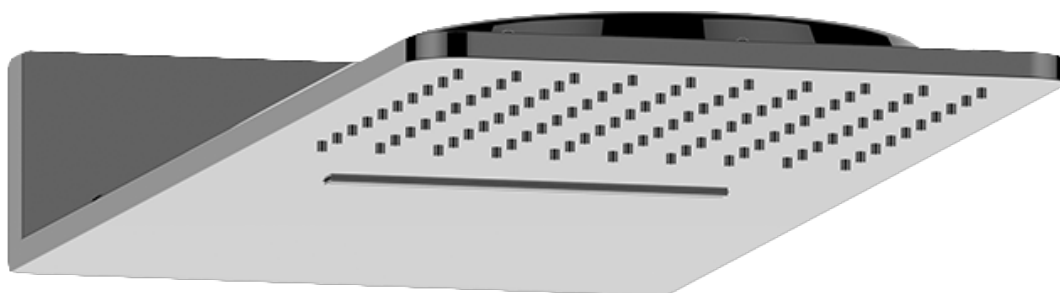

www.graff-faucets.com | phone: 800-954-4723

SHOWER
Aqua-Sense Dual Function Water
Feature
G-8226

GRAFF®

Information

- Stainless Steel
- Wall-mounted installation
- Rainfall and cascade functions
- Functions may be used separately or simultaneously
- Rainfall flow rate ≤ 1.8 max gpm
- Cascade flow rate ≤ 1.8 max gpm
- 100 no-clog, easy-clean rubber water nozzles
- CALGreen