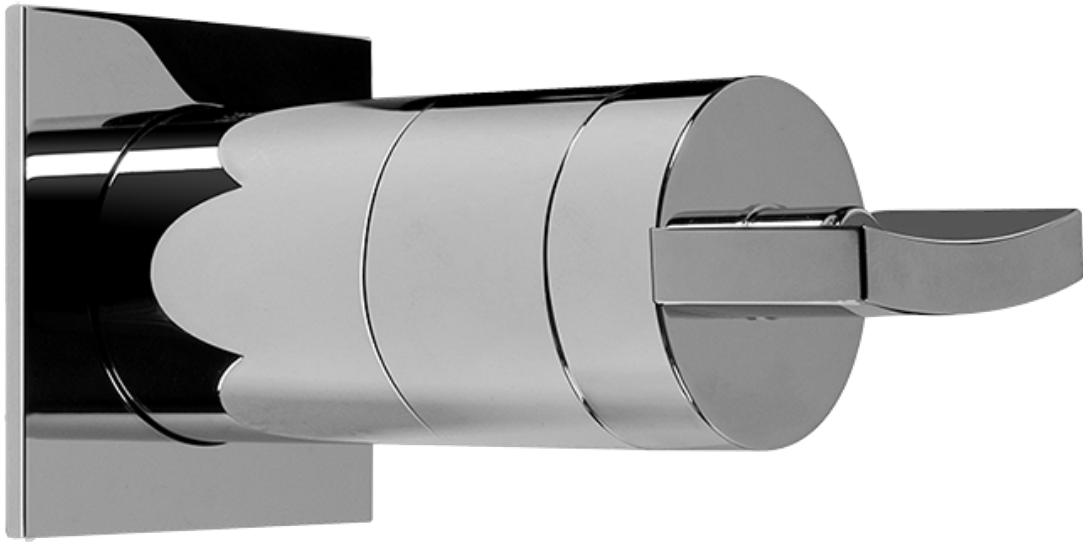

## Finishes

Polished  
Chrome

SHOWER  
Sade/Targa/Luna SOLID Trim Plate  
w/Handle  
**G-8041-C14S-T**

---

**GRAFF®**

## Information

- 3/4" universal inlets/outlets with female threads
- Supplied with protective plastic cover

## Finishes

Polished  
Chrome

SHOWER  
Targa, Sade, & Luna SOLID Trim  
Plate w/Handle  
**G-8095-C14S-T**

---

**GRAFF®**

## Information

- Single metal handle
- Decorative trim plate
- Use with G-8070 or G-8075 thermostatic stop/volume control rough valve
- To complete package, you must order rough valve