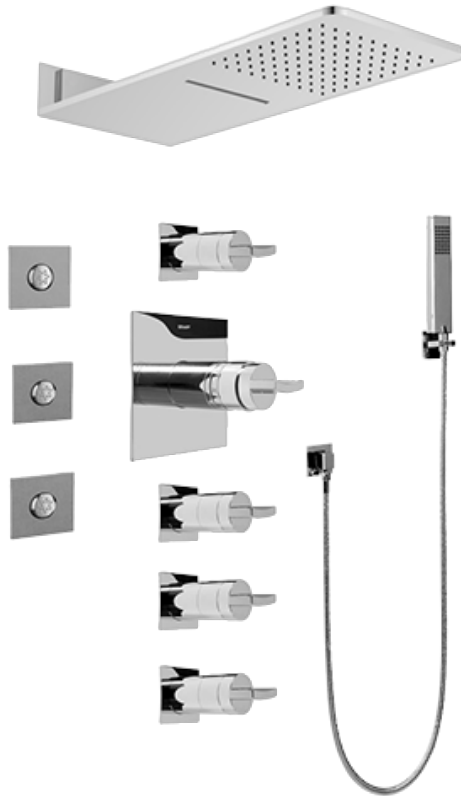

SHOWER  
Full Square Thermostatic Shower  
System  
**GH1.123A-C14S**

---

**GRAFF®**

## Information

- 3/4" thermostatic valve and trim
- G-8226 dual-function showerhead, with rainfall & cascade settings, features 100 no-clog, easy-clean spray nozzles
- Swivel body sprays (3 pieces)
- Handshower set w/wall bracket
- Stop/volume control valves and trim (4 pieces)
- 3/4" thermostatic rough valve flow rate ~18 gpm @ 60 psi
- Flow Rates: rainfall  $\leq 2.0$  max gpm, cascade  $\leq 2.0$  max gpm, handshower  $\leq 1.5$  max gpm

## Information

- 18.4 gpm @ 60 psi
- 3/4" universal inlets/outlets with female threads
- Built-in service stops
- Complete serviceability from front of all units
- Supplied with protective plastic cover
- Thermostatic valve uses a paraffin wax cartridge