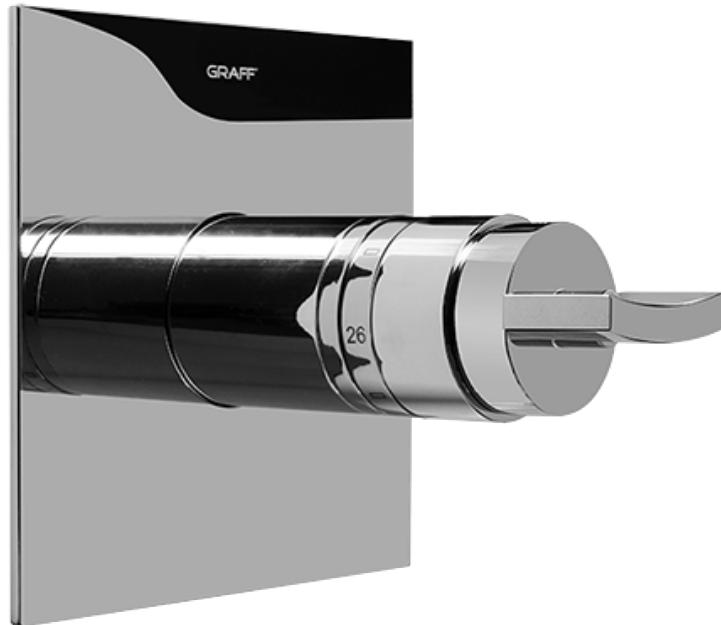

## Information

- 18.4 gpm @ 60 psi
- 3/4" universal inlets/outlets with female threads
- Built-in service stops
- Complete serviceability from front of all units
- Supplied with protective plastic cover
- Thermostatic valve uses a paraffin wax cartridge

## Finishes

Polished  
Chrome

SHOWER  
Sade/Targa/Luna SOLID Trim Plate  
w/Handle  
**G-8041-C14S-T**

---

**GRAFF®**

## Information

- Single metal handle
- Decorative trim plate
- Use with G-8000 or G-8005 thermostatic rough valve
- To complete package, you must order rough valve