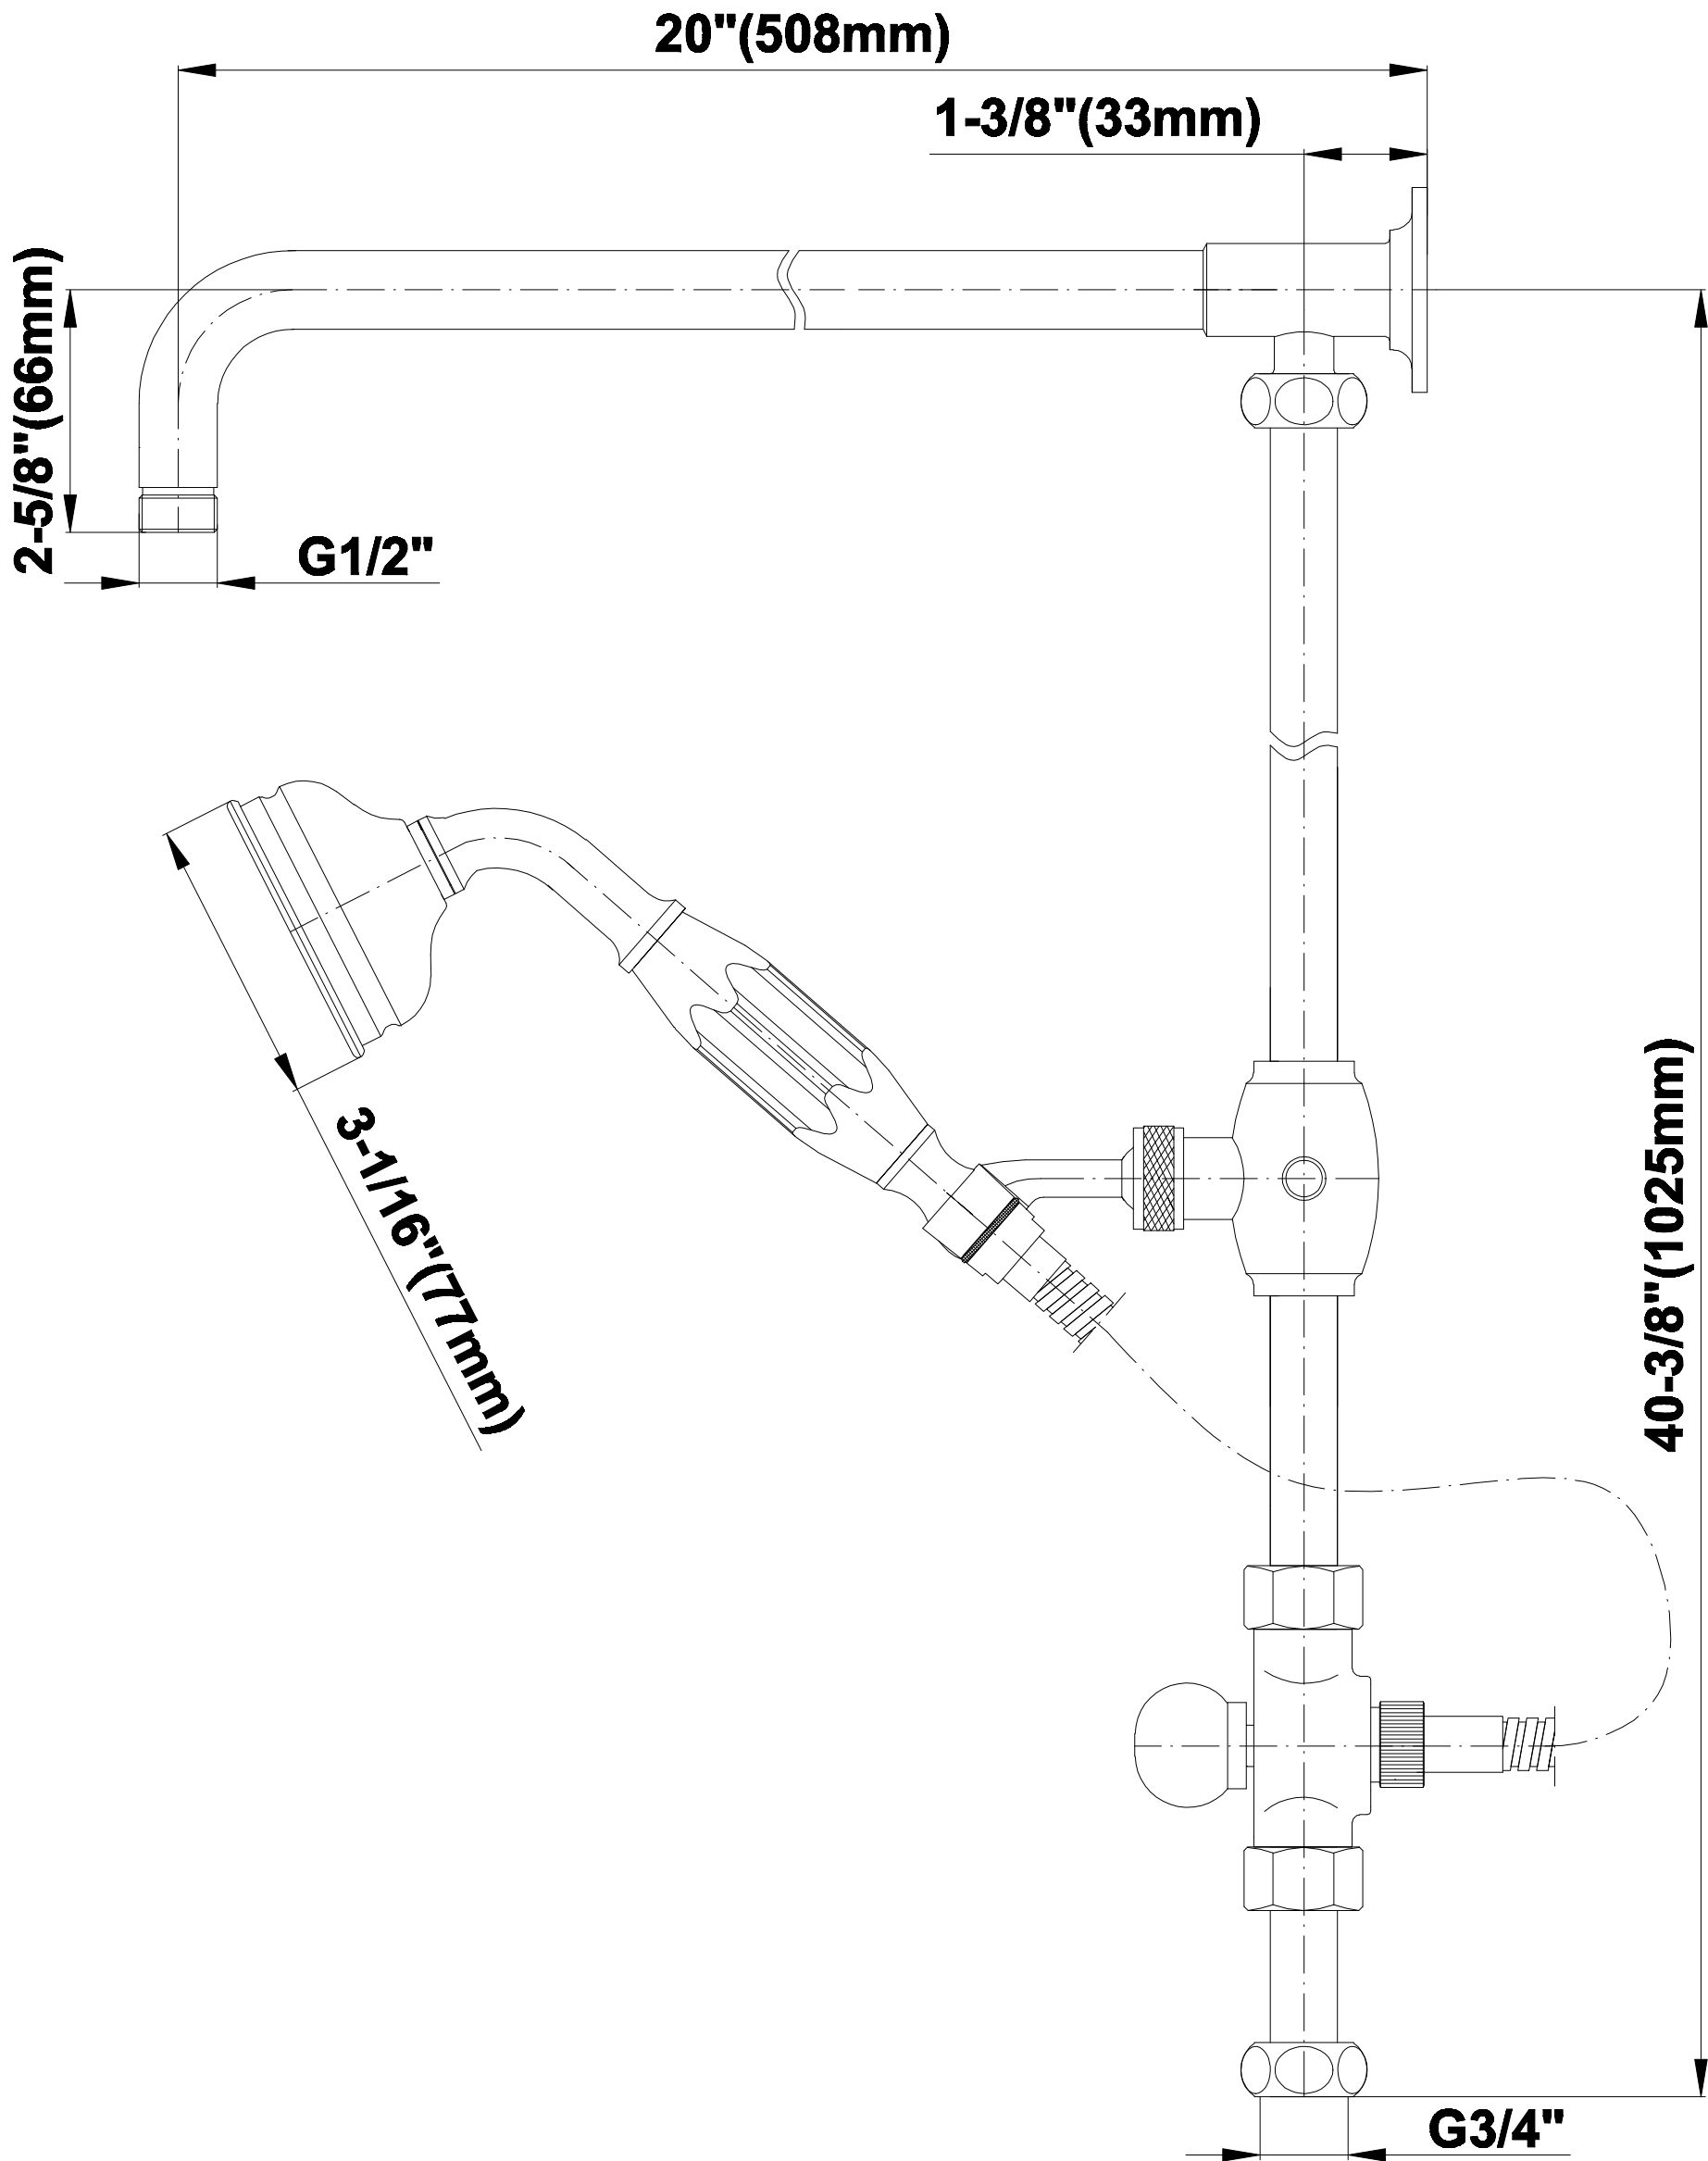

SHOWER
Traditional Exposed Thermostatic
Tub and Shower System - w/Metal
Handshower Handle
CD2.12-C2S

GRAFF®

Information

- Showerhead, 20" Shower Arm, Flange
- Includes Matching Handshower w/Metal Handle
- Includes 59" long shower hose
- Flow Rates: showerhead ≤ 2.0 max gpm, handshower ≤ 1.5 max gpm
- CALGreen

SHOWER
Traditional 8" Showerhead
G-8410

GRAFF®

Information

- Sunflower shape
- 112 no-clog, easy-clean rubber spray nozzles
- Metal ball-joint allows for showerhead angle adjustment
- Showerhead flow rate ≤ 1.8 max gpm
- Recommend use with ceiling shower arm
- Recommended for use at no more than 10 degrees tilt
- CALGreen

Polished
Nickel

Steelnox®
(Satin Nickel)

G-8934

Exposed Riser

SHOWER
Traditional Exposed Thermostatic
Tub and Shower System - w/Metal
Handshower Handle
CD2.12-LC1S

GRAFF®

Information

- Showerhead, 20" Shower Arm, Flange
- Includes Matching Handshower w/Metal Handle
- Includes 59" long shower hose
- Flow Rates: showerhead ≤ 2.0 max gpm, handshower ≤ 1.5 max gpm
- CALGreen