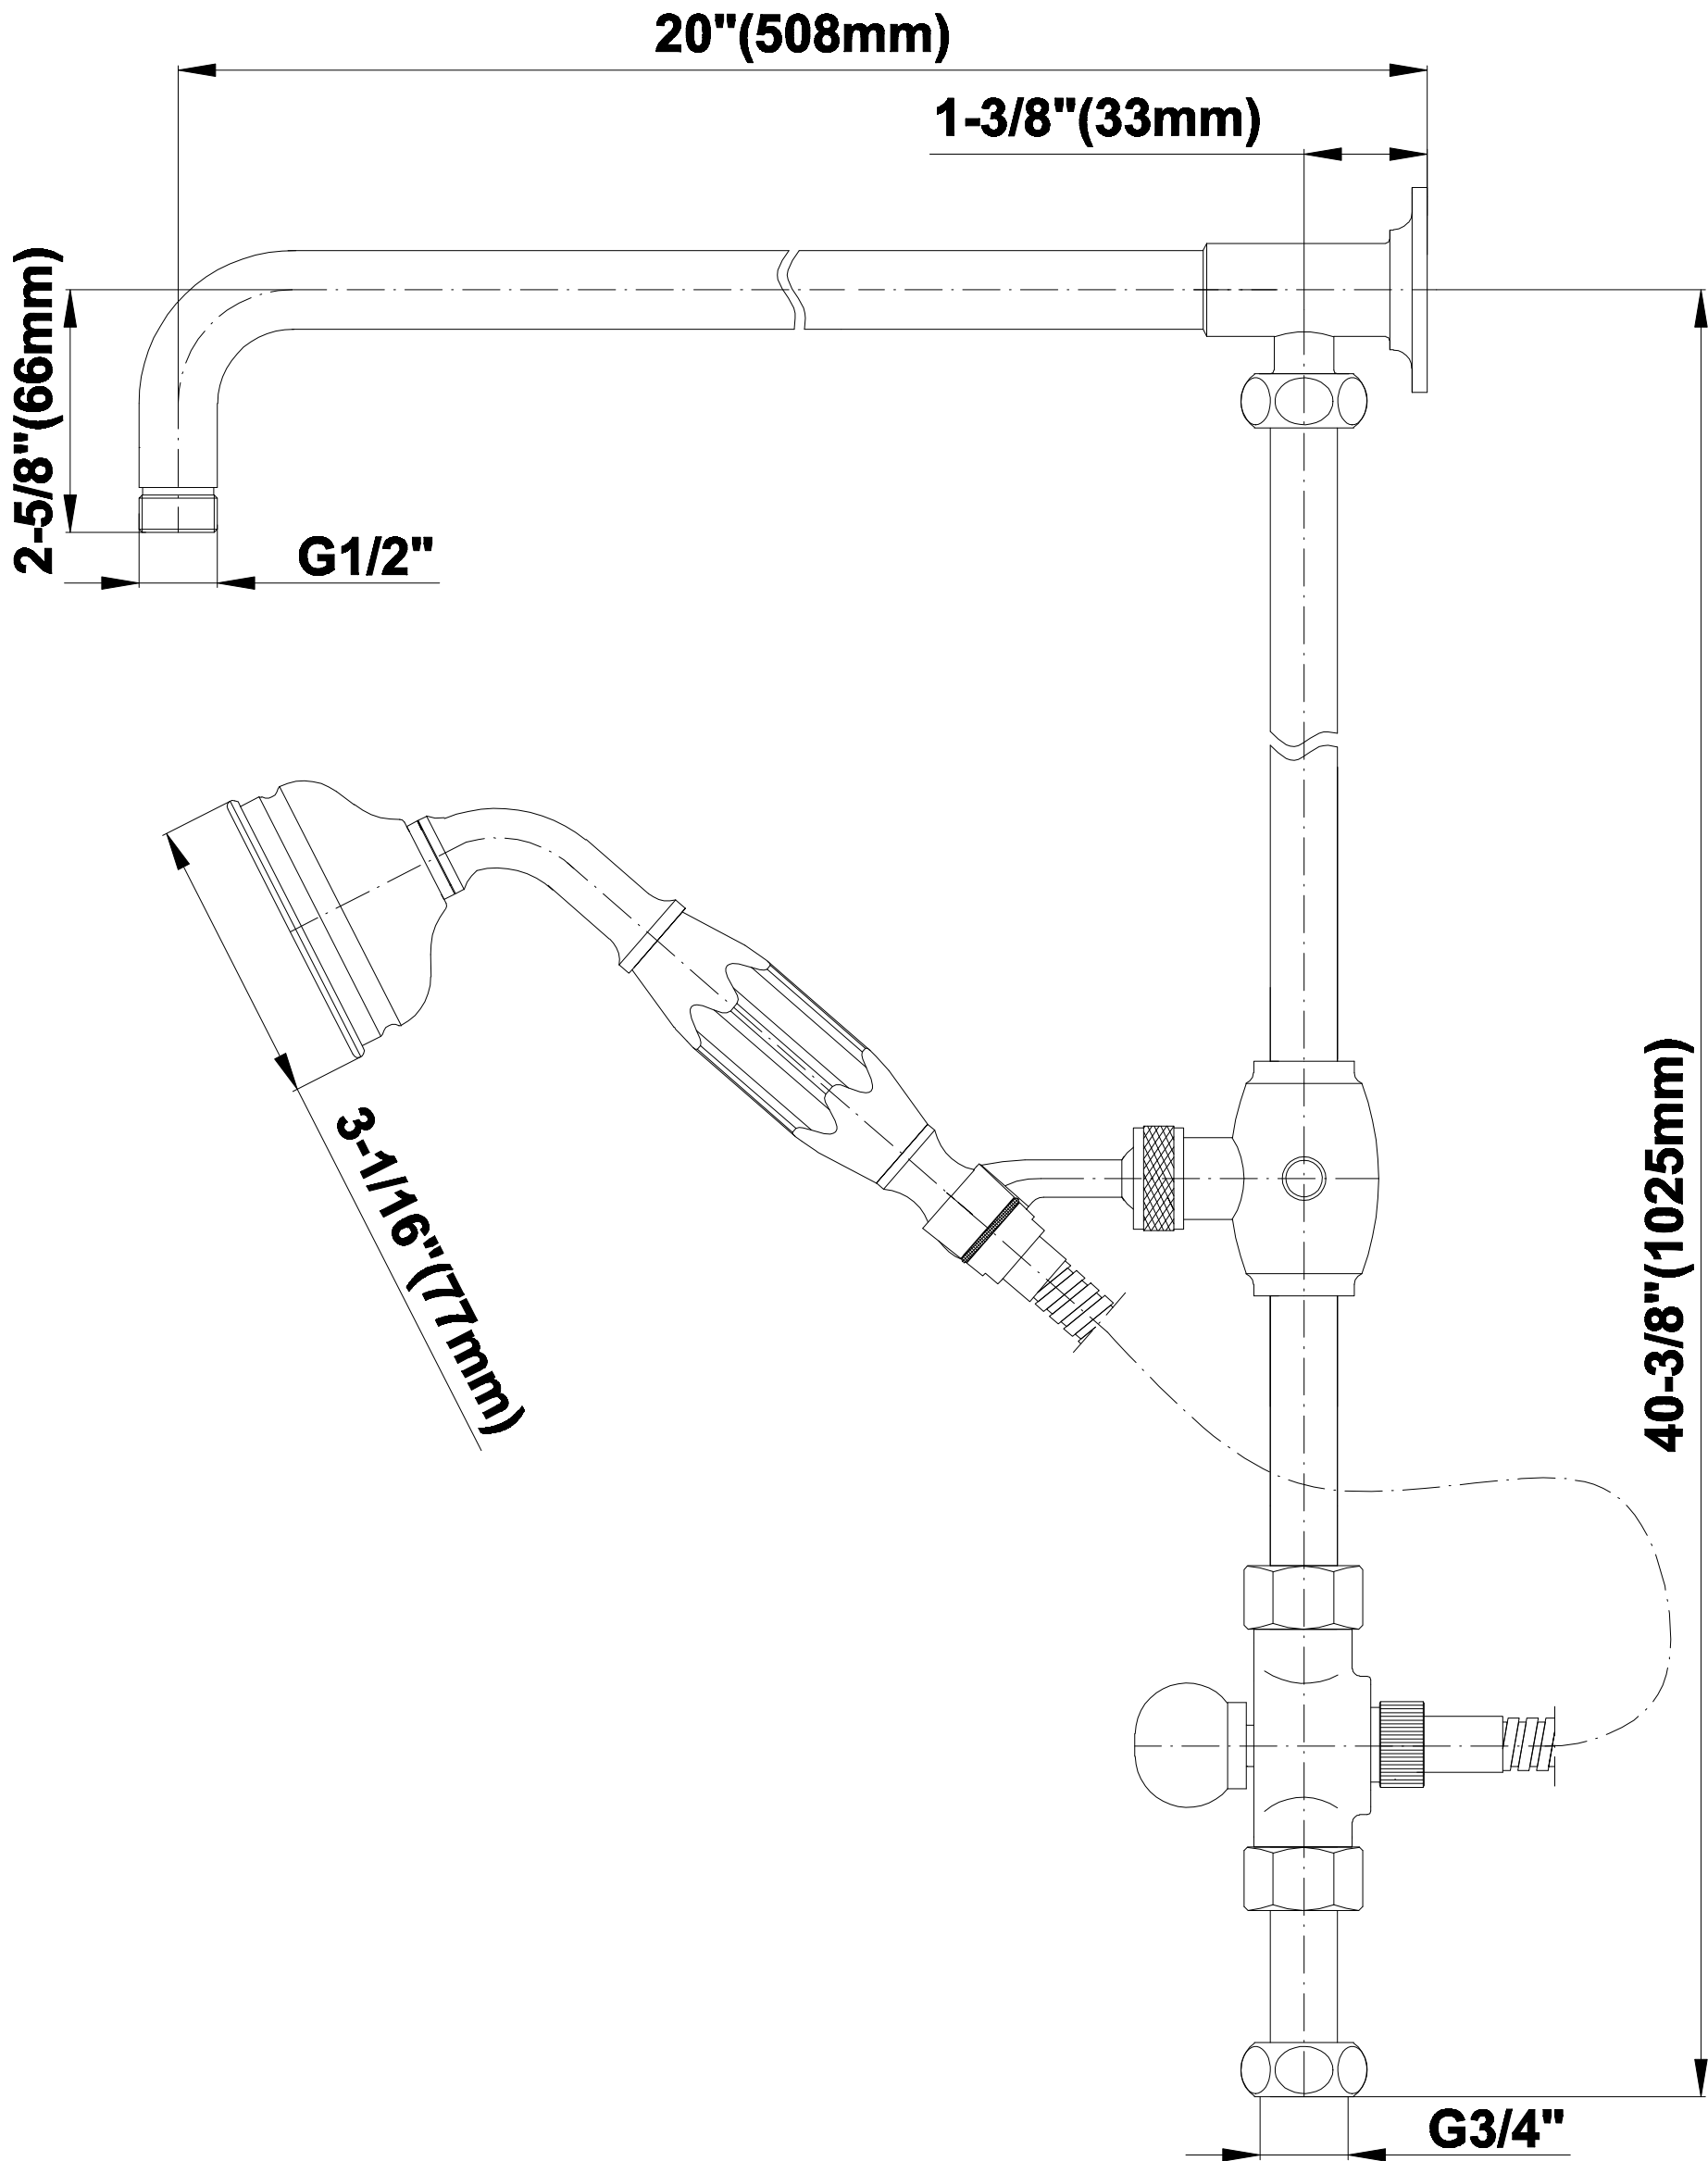

SHOWER
Traditional Exposed Thermostatic
Tub and Shower System - w/Metal
Handshower Handle
CD2.12-C2S

GRAFF®

Information

- Showerhead, 20" Shower Arm, Flange
- Includes Matching Handshower w/Metal Handle
- Includes 59" long shower hose
- Flow Rates: showerhead ≤ 2.0 max gpm, handshower ≤ 1.5 max gpm
- CALGreen

SHOWER
Traditional 8" Showerhead
G-8410

GRAFF®

Information

- Sunflower shape
- 112 no-clog, easy-clean rubber spray nozzles
- Metal ball-joint allows for showerhead angle adjustment
- Showerhead flow rate ≤ 1.8 max gpm
- Recommend use with ceiling shower arm
- Recommended for use at no more than 10 degrees tilt
- CALGreen

Polished
Nickel

Steelnox®
(Satin Nickel)

G-8934

Exposed Riser

SHOWER
Traditional Exposed Thermostatic
Tub and Shower System - w/Metal
Handshower Handle
CD2.12-LC1S

GRAFF®

Information

- Showerhead, 20" Shower Arm, Flange
- Includes Matching Handshower w/Metal Handle
- Includes 59" long shower hose
- Flow Rates: showerhead ≤ 2.0 max gpm, handshower ≤ 1.5 max gpm
- CALGreen

Polished
Nickel

Steelnox®
(Satin Nickel)

G-8934

Exposed Riser

SHOWER
Traditional Exposed Thermostatic
Tub and Shower System - w/Metal
Handshower Handle
CD2.12-LM34S

GRAFF[®]

Information

- Showerhead, 20" Shower Arm, Flange
- Includes Matching Handshower w/Metal Handle
- Includes 59" long shower hose
- Flow Rates: showerhead ≤ 2.0 max gpm, handshower ≤ 1.5 max gpm
- CALGreen