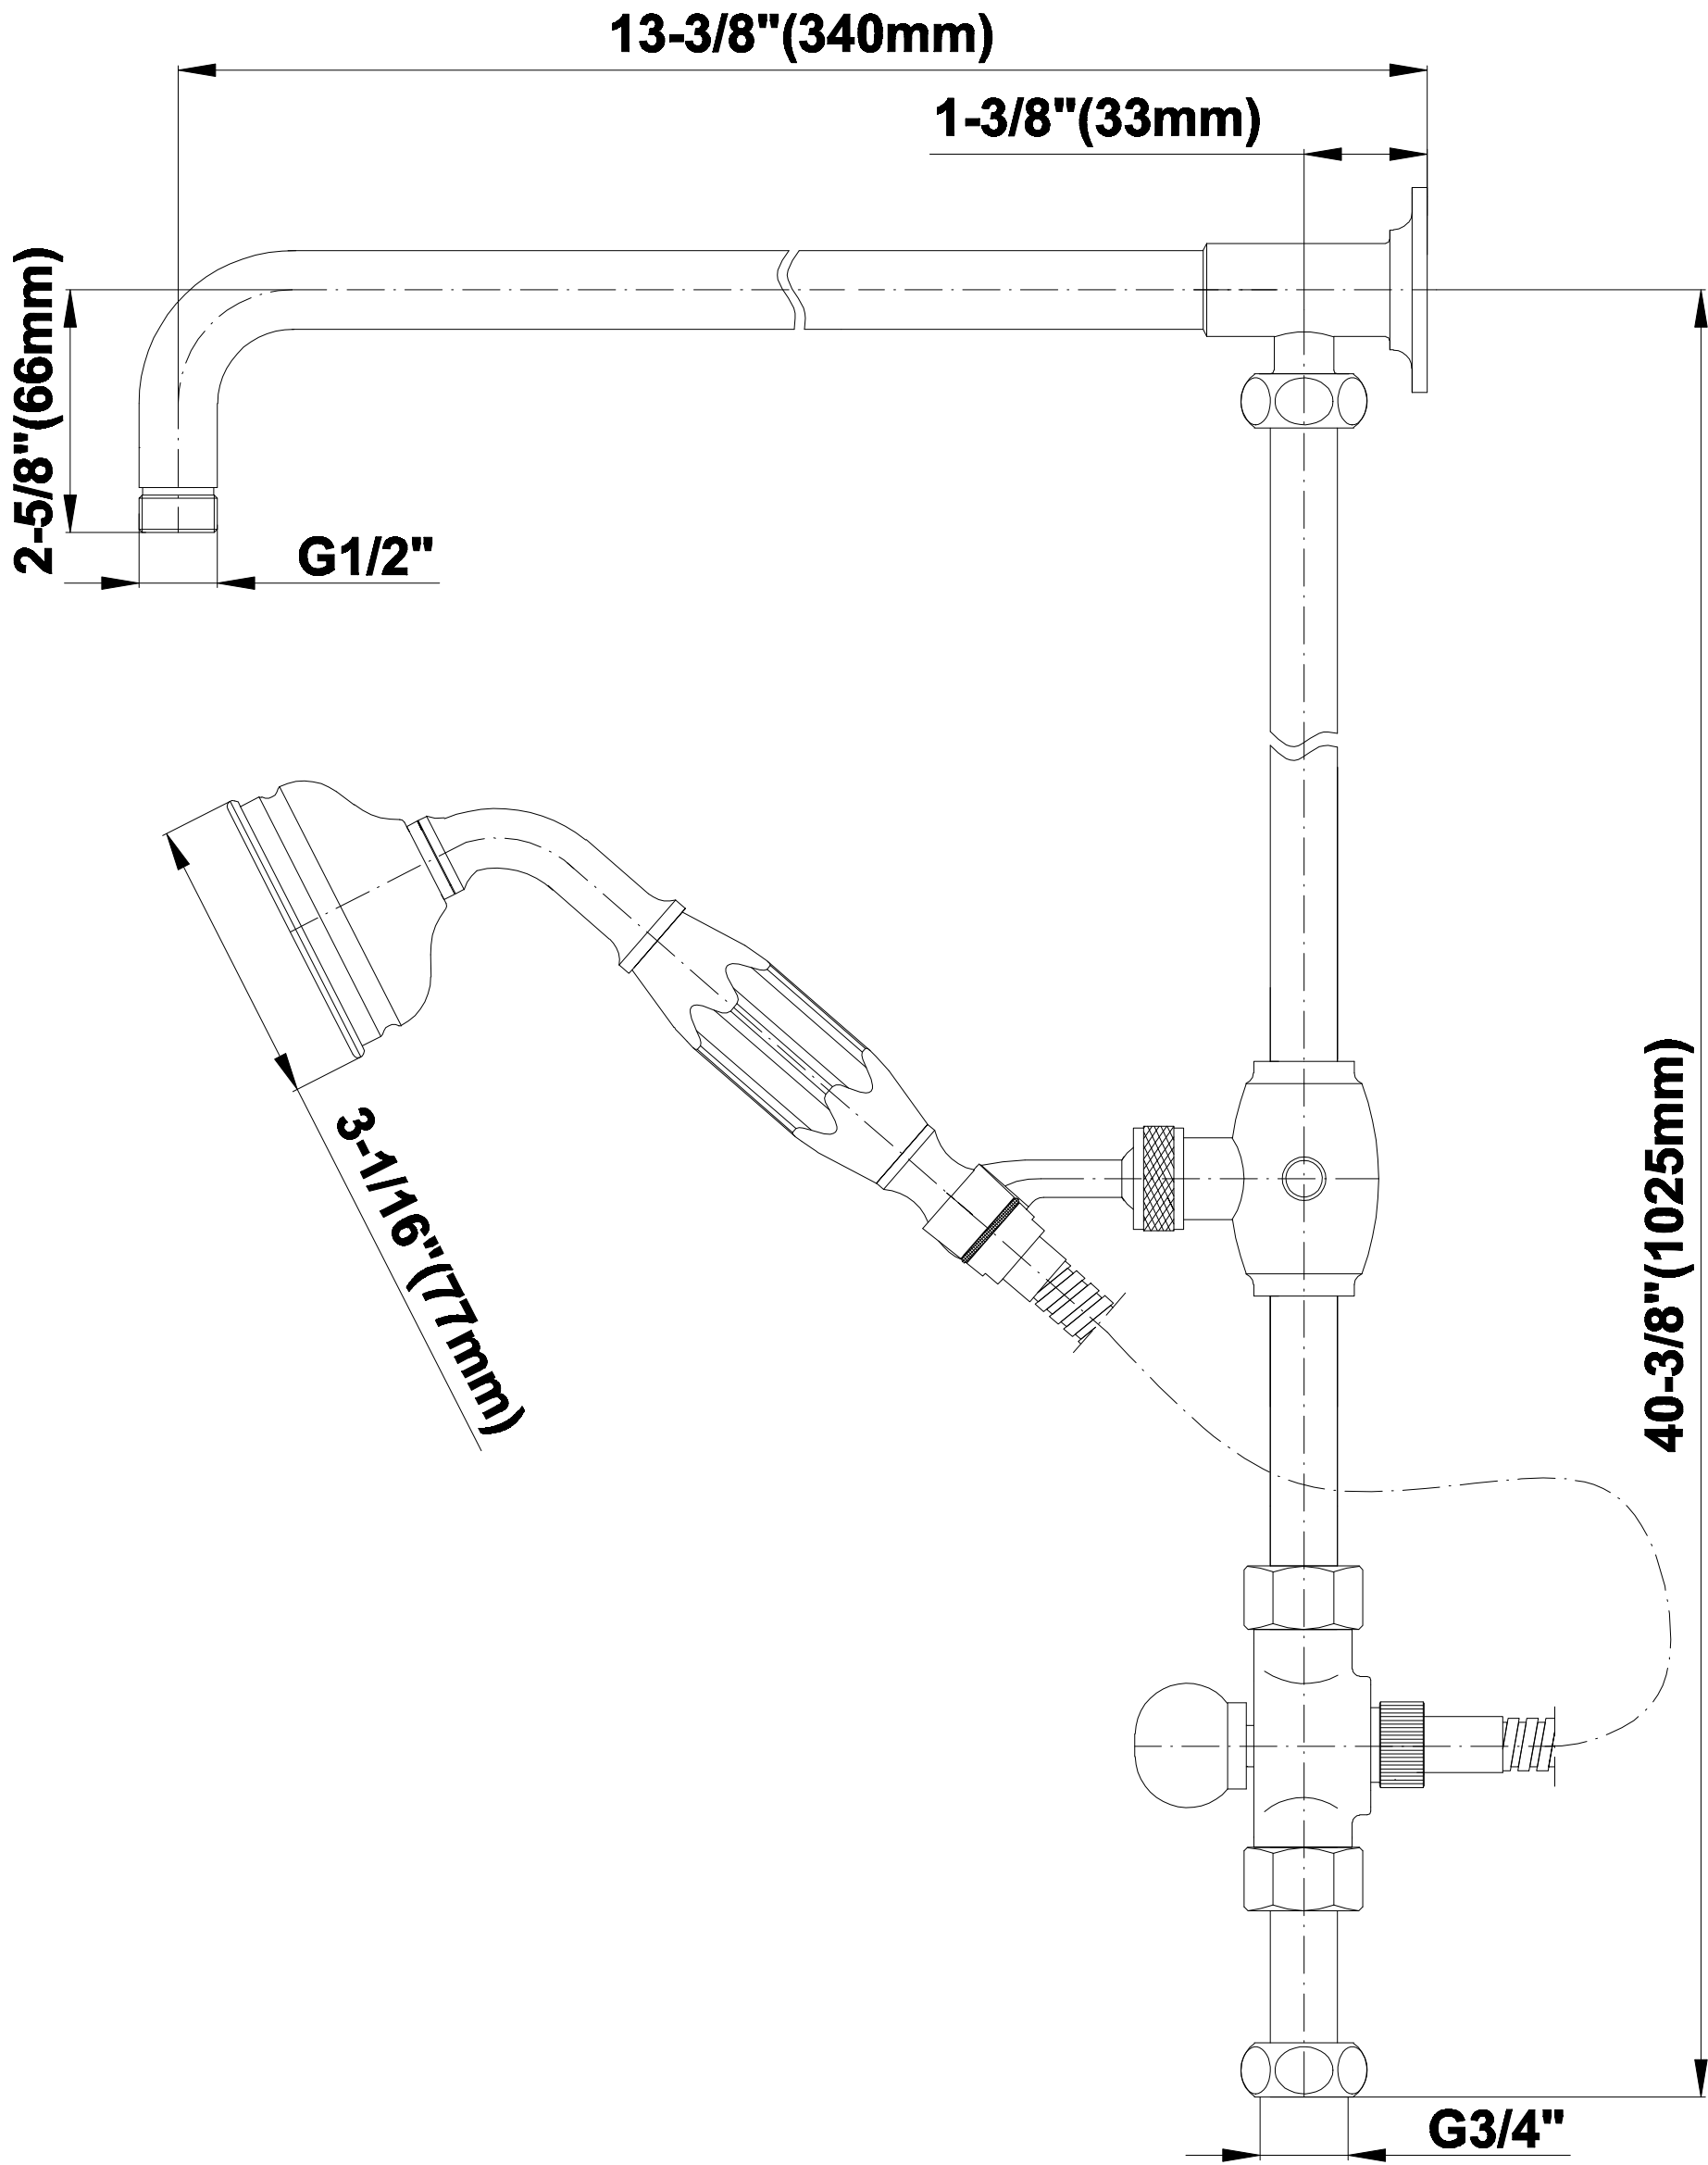

SHOWER
Traditional Exposed Thermostatic
Tub and Shower System - w/Metal
Handshower Handle
CD2.11-C2S

GRAFF®

Information

- 1/2" Thermostatic Valve
- Stop/Volume Control Valves
- Showerhead, 12" shower arm, flange
- Includes matching handshower w/ metal handle
- Includes 59" shower hose
- Showerhead Features No-Clog, Easy-Clean Spray Nozzles
- Flow Rates: showerhead ≤ 2.0 max gpm, handshower ≤ 1.5 max gpm
- CALGreen

SHOWER
Traditional 8" Showerhead
G-8410

GRAFF®

Information

- Sunflower shape
- 112 no-clog, easy-clean rubber spray nozzles
- Metal ball-joint allows for showerhead angle adjustment
- Showerhead flow rate ≤ 1.8 max gpm
- Recommend use with ceiling shower arm
- Recommended for use at no more than 10 degrees tilt
- CALGreen

Steelnox®
(Satin Nickel)

G-8932

Exposed Riser

SHOWER
Traditional Exposed Thermostatic
Tub and Shower System - w/Metal
Handshower Handle
CD2.11-LC1S

GRAFF®

Information

- 1/2" Thermostatic Valve
- Stop/Volume Control Valves
- Showerhead, 12" shower arm, flange
- Includes matching handshower w/ metal handle
- Includes 59" shower hose
- Showerhead Features No-Clog, Easy-Clean Spray Nozzles
- Flow Rates: showerhead ≤ 2.0 max gpm, handshower ≤ 1.5 max gpm
- CALGreen