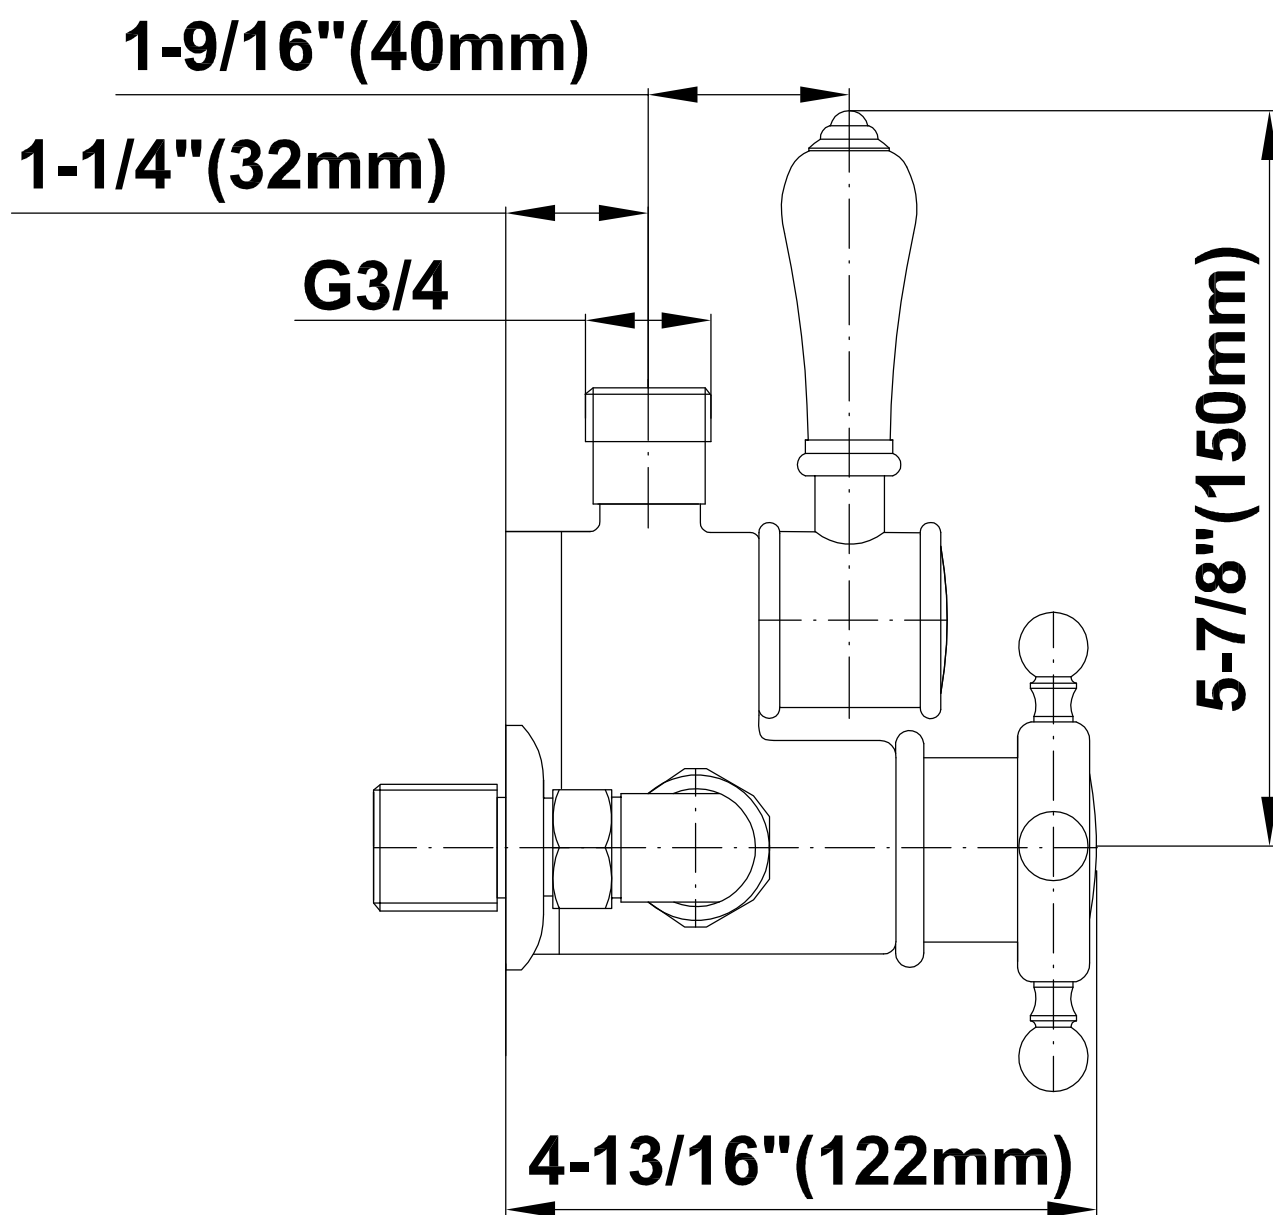

G-8900

Exposed Thermostatic Valve