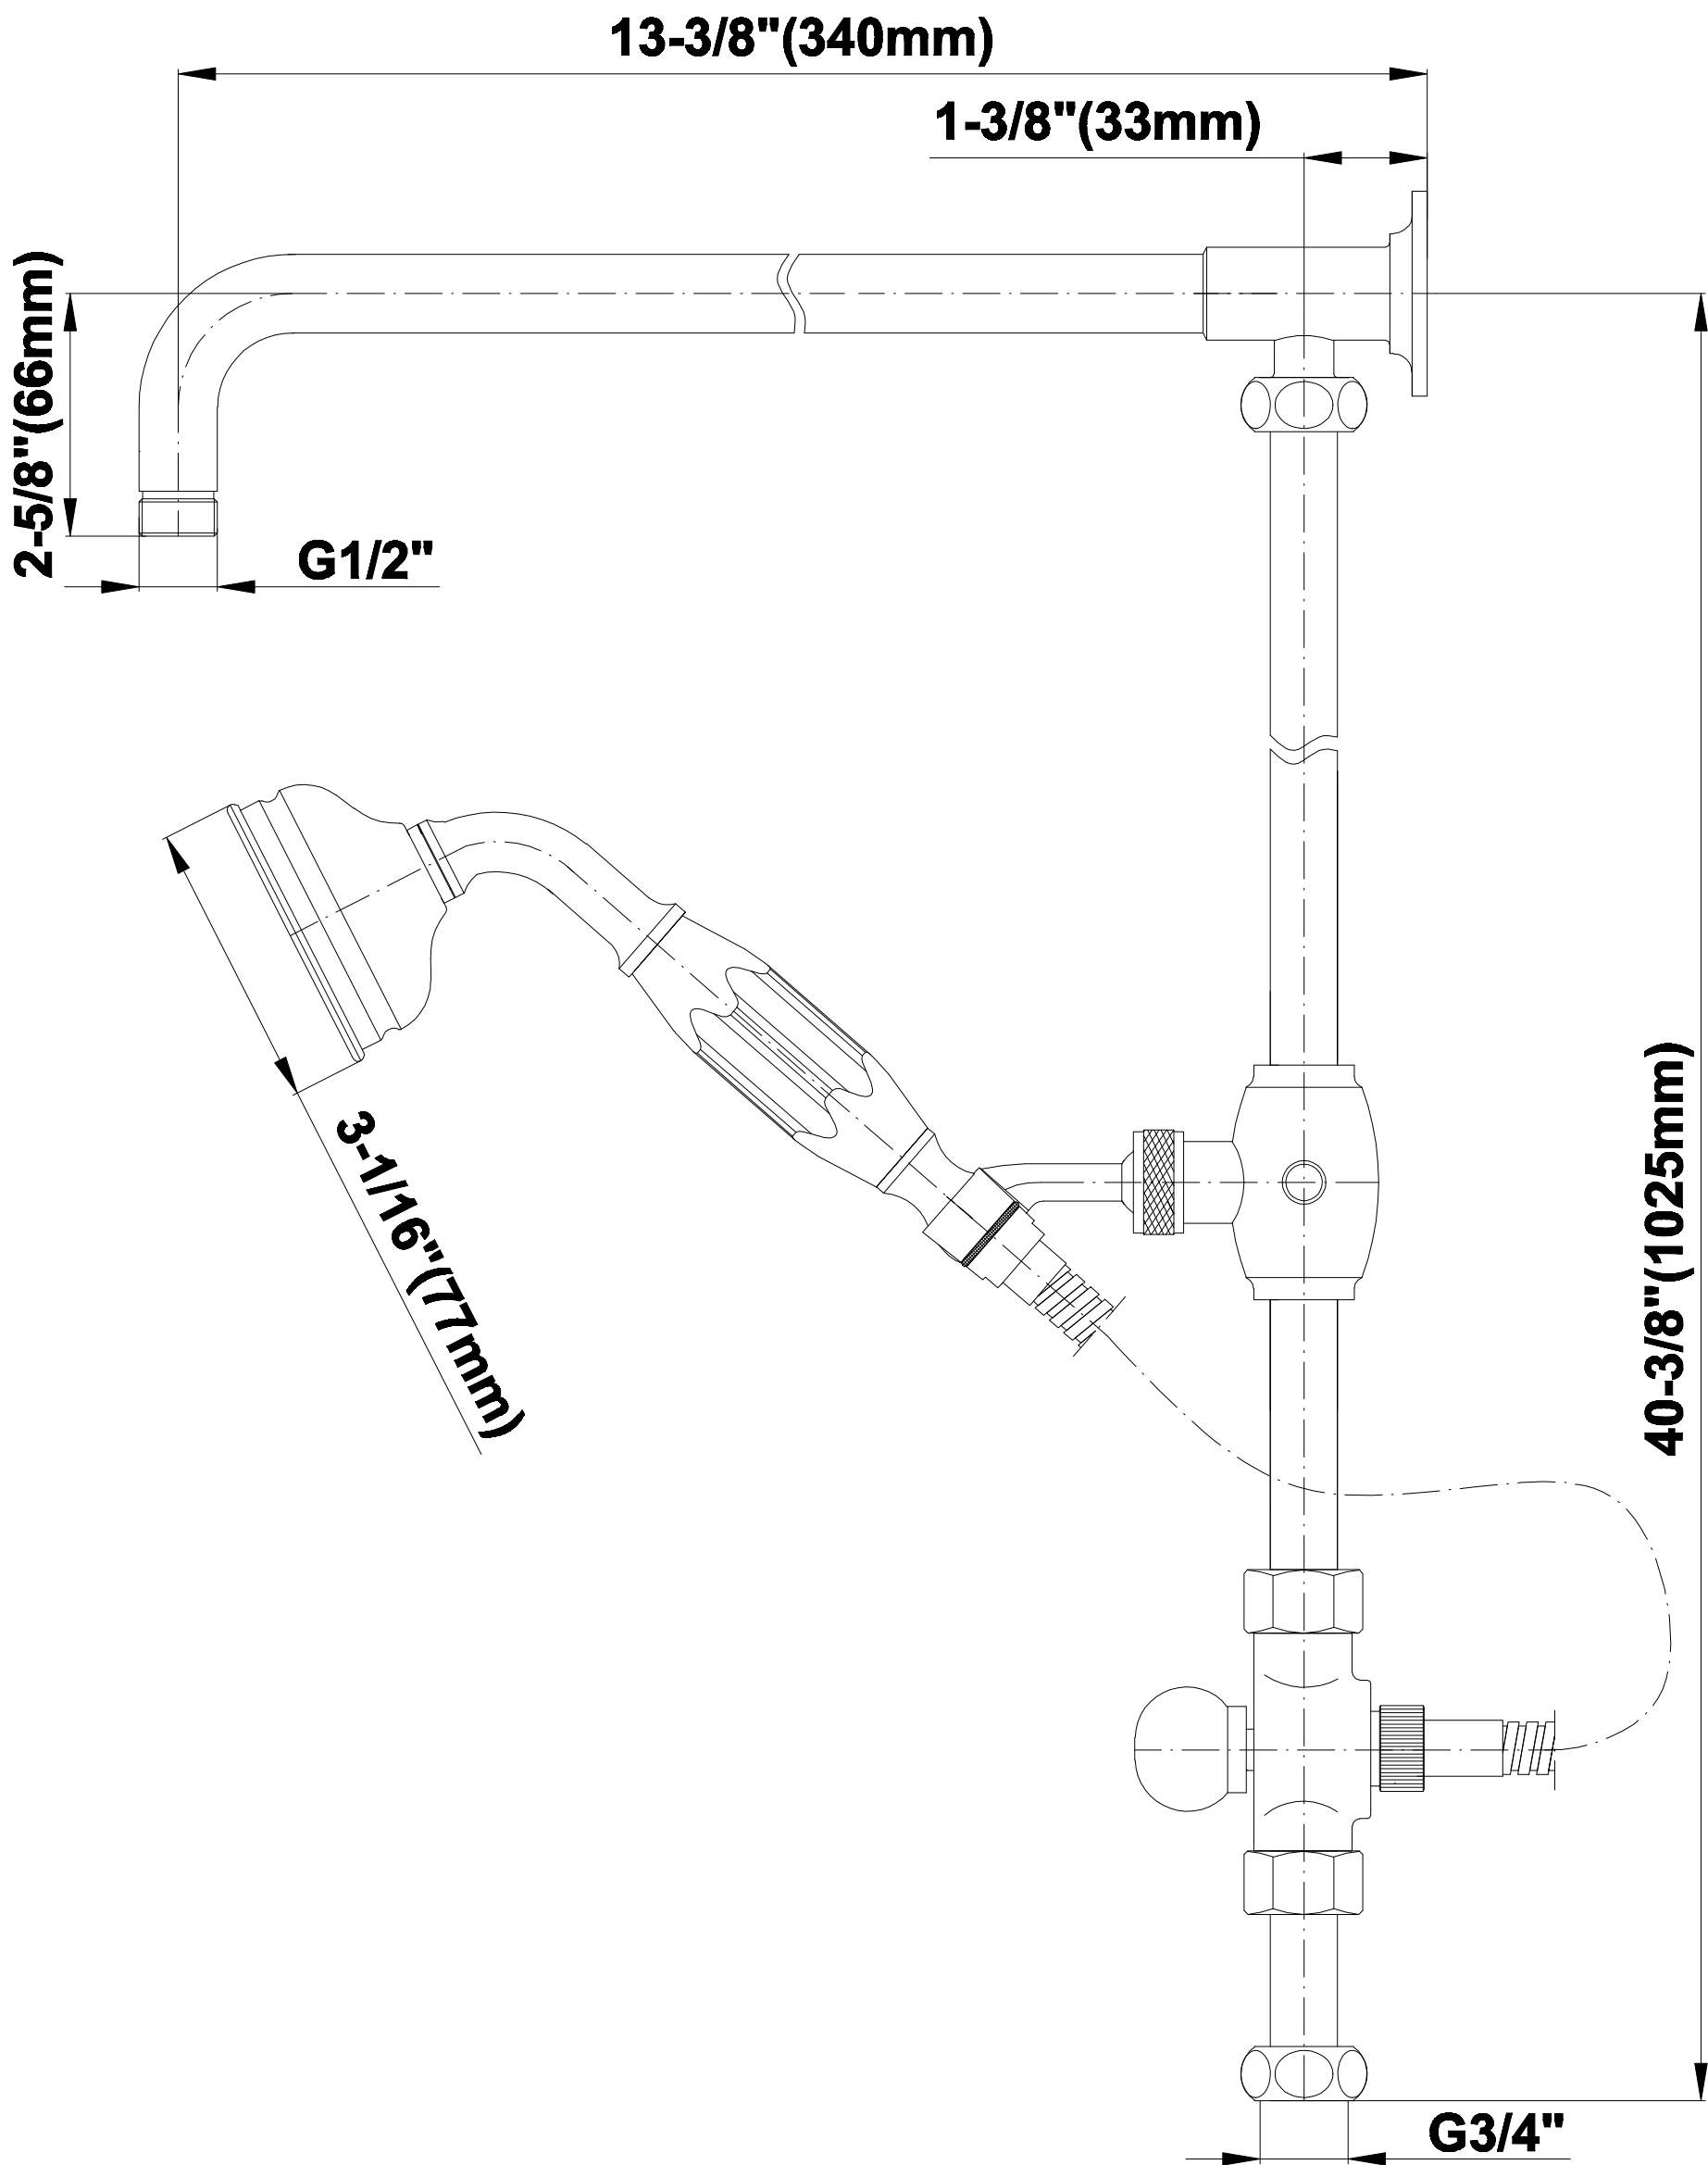

SHOWER
Traditional Exposed Thermostatic
Tub and Shower System - w/Metal
Handshower Handle
CD2.11-C2S

GRAFF®

Information

- 1/2" Thermostatic Valve
- Stop/Volume Control Valves
- Showerhead, 12" shower arm, flange
- Includes matching handshower w/ metal handle
- Includes 59" shower hose
- Showerhead Features No-Clog, Easy-Clean Spray Nozzles
- Flow Rates: showerhead ≤ 2.0 max gpm, handshower ≤ 1.5 max gpm
- CALGreen

SHOWER
Traditional 8" Showerhead
G-8410

GRAFF®

Information

- Sunflower shape
- 112 no-clog, easy-clean rubber spray nozzles
- Metal ball-joint allows for showerhead angle adjustment
- Showerhead flow rate ≤ 1.8 max gpm
- Recommend use with ceiling shower arm
- Recommended for use at no more than 10 degrees tilt
- CALGreen

Steelnox®
(Satin Nickel)

G-8932

Exposed Riser

SHOWER
Traditional Exposed Thermostatic
Tub and Shower System - w/Metal
Handshower Handle
CD2.11-LC1S

GRAFF®

Information

- 1/2" Thermostatic Valve
- Stop/Volume Control Valves
- Showerhead, 12" shower arm, flange
- Includes matching handshower w/ metal handle
- Includes 59" shower hose
- Showerhead Features No-Clog, Easy-Clean Spray Nozzles
- Flow Rates: showerhead ≤ 2.0 max gpm, handshower ≤ 1.5 max gpm
- CALGreen

Steelnox®
(Satin Nickel)

G-8932

Exposed Riser

SHOWER
Traditional Exposed Thermostatic
Tub and Shower System - w/Metal
Handshower Handle
CD2.11-LM34S

GRAFF[®]

Information

- 1/2" Thermostatic Valve
- Stop/Volume Control Valves
- Showerhead, 12" shower arm, flange
- Includes matching handshower w/ metal handle
- Includes 59" shower hose
- Showerhead Features No-Clog, Easy-Clean Spray Nozzles
- Flow Rates: showerhead ≤ 2.0 max gpm, handshower ≤ 1.5 max gpm
- CALGreen