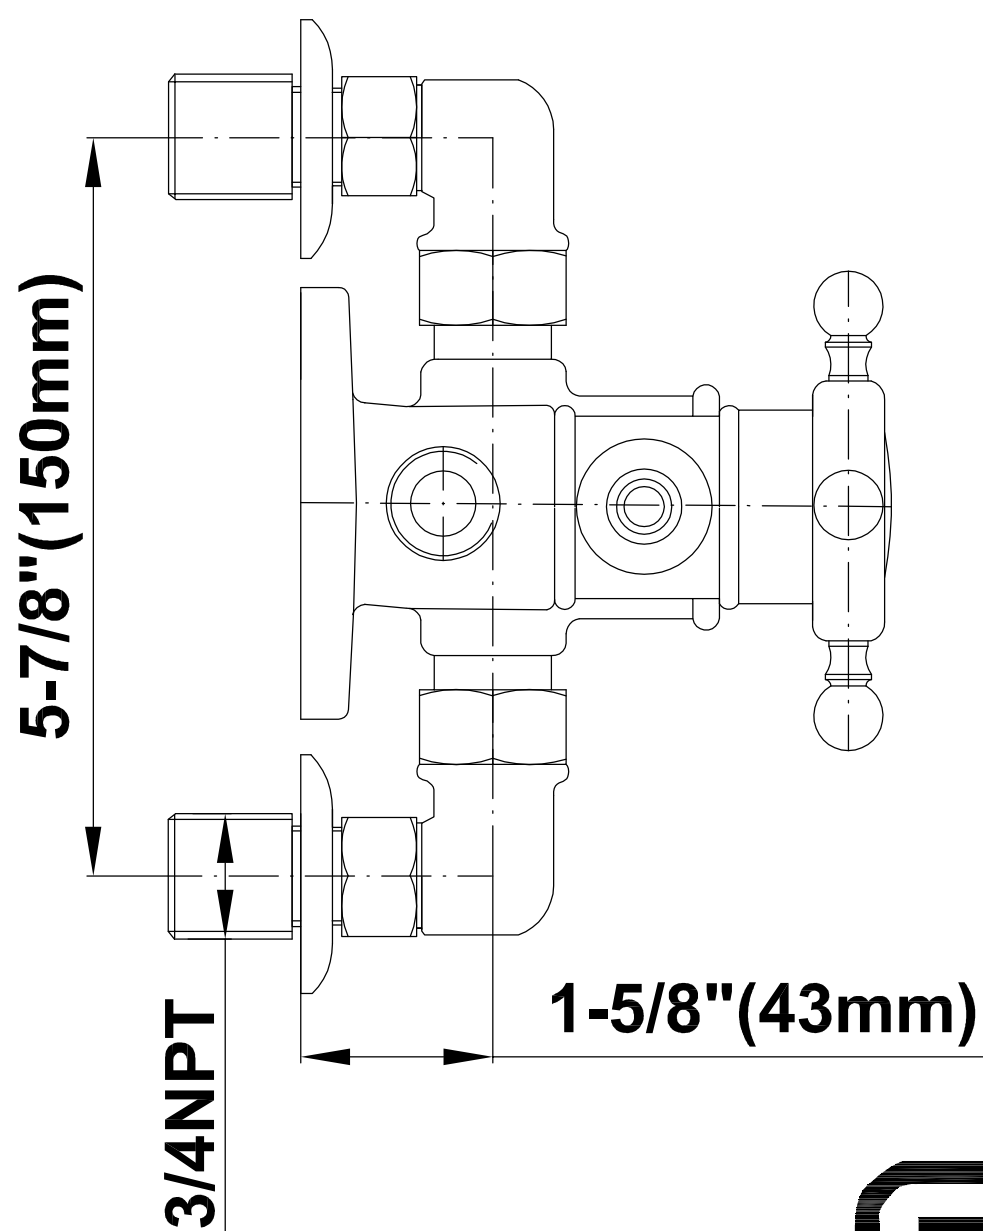

G-8900

Exposed Thermostatic Valve