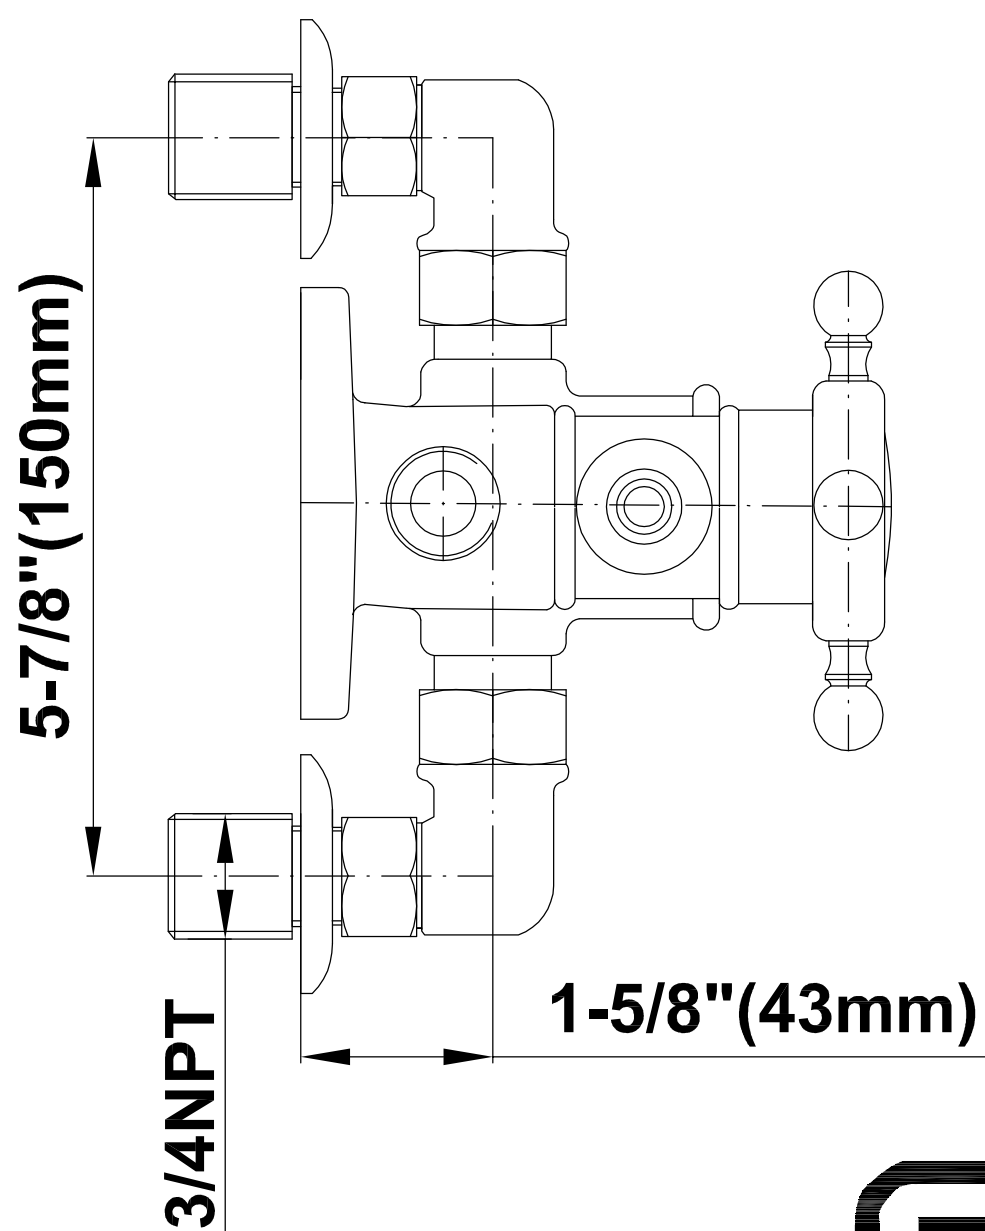

G-8900

Exposed Thermostatic Valve