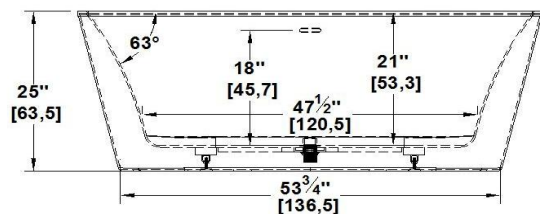

Tahoe

Product code : **TA66**

Draft revision : **20170704095000**

External dimensions : **65,75" x 36" x 25" [167,0 cm x 91,4 cm x 63,5 cm]**

Series : **freestanding**

Seats : **2**

Lumbar support : **no**

Arm rests : **no**

Low-profile available : **no**

Draft and specs