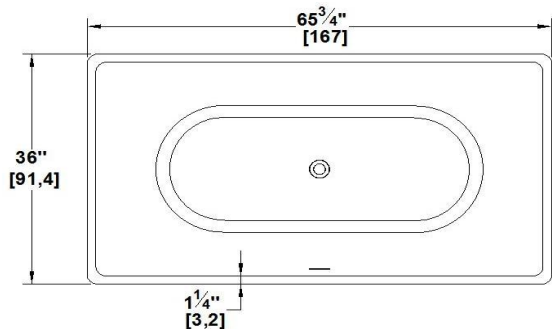

Tahoe

Product code : **TA66**

Draft revision : **20170704095000**

External dimensions : **65,75" x 36" x 25" [167,0 cm x 91,4 cm x 63,5 cm]**

Series : **freestanding**

Seats : **2**

Lumbar support : **no**

Arm rests : **no**

Low-profile available : **no**

Draft and specs

Specifications	
Capacity :	74 IMP Gal. / 96,5 US Gal. / 336,4 liters
AeroMassage™ :	40 Easy Clean™ air jets
Super AeroMassage™ :	unavailable
Dynamic Turbo™ :	unavailable
Comfort Air™ :	unavailable
Characteristics :	One-piece freestanding bath

Remarks	
<i>*all measures have a precision of ± 1/4" (0,63cm)</i>	
<i>*internal dimensions taken at 4" (10cm) from bath bottom</i>	
<i>*capacity is measured by filling the soaker to 1-1/2" under the overflow</i>	