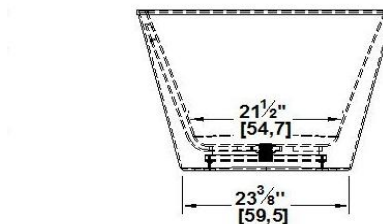

Tahoe

Product code : **TA66**

Draft revision : **20170704095000**

External dimensions : **65,75" x 36" x 25" [167,0 cm x 91,4 cm x 63,5 cm]**

Series : **freestanding**

Seats : **2**

Lumbar support : **no**

Arm rests : **no**

Low-profile available : **no**

Draft and specs

Specifications	
Capacity :	74 IMP Gal. / 96,5 US Gal. / 336,4 liters
AeroMassage™ :	40 Easy Clean™ air jets
Super AeroMassage™ :	unavailable
Dynamic Turbo™ :	unavailable
Comfort Air™ :	unavailable
Characteristics :	One-piece freestanding bath

Remarks	
<i>*all measures have a precision of ± 1/4" (0,63cm)</i>	
<i>*internal dimensions taken at 4" (10cm) from bath bottom</i>	
<i>*capacity is measured by filling the soaker to 1-1/2" under the overflow</i>	