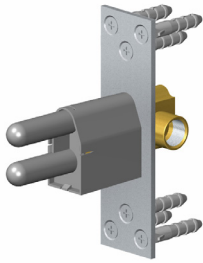

G-8765

Ametis Collection

Ametis Ring Rough (Rough Only)

Product Features

- Complete rough for Ametis Ring G-8760-**

Warranty

- Limited lifetime warranty

For complete warranty information go to www.graff-faucets.com/en-nam/warranty