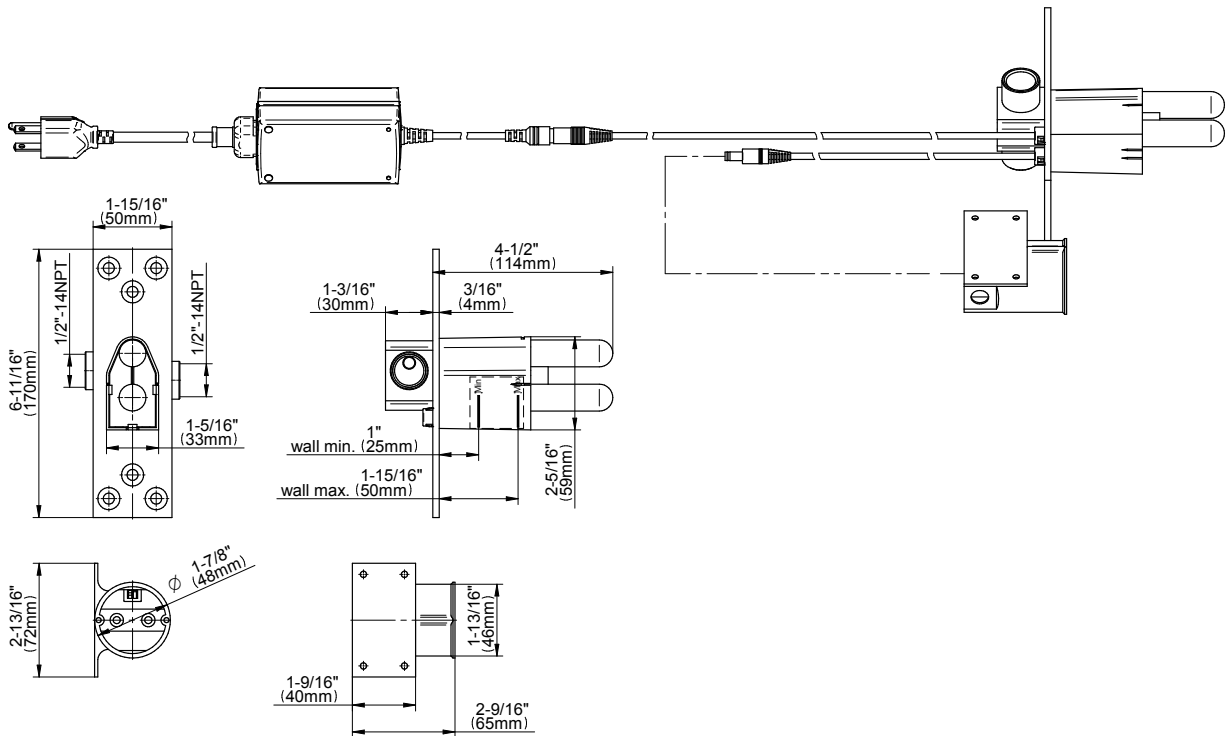

G-8765

Ametis Collection

Ametis Ring Rough (Rough Only)

Product Features

- Complete rough for Ametis Ring G-8760-**

Warranty

- Limited lifetime warranty

For complete warranty information go to www.graff-faucets.com/en-nam/warranty

The measurements shown are for reference only. Products and specifications shown are subject to change without notice. Revised 8/2016.

www.graff-faucets.com | phone: 800-954-4723