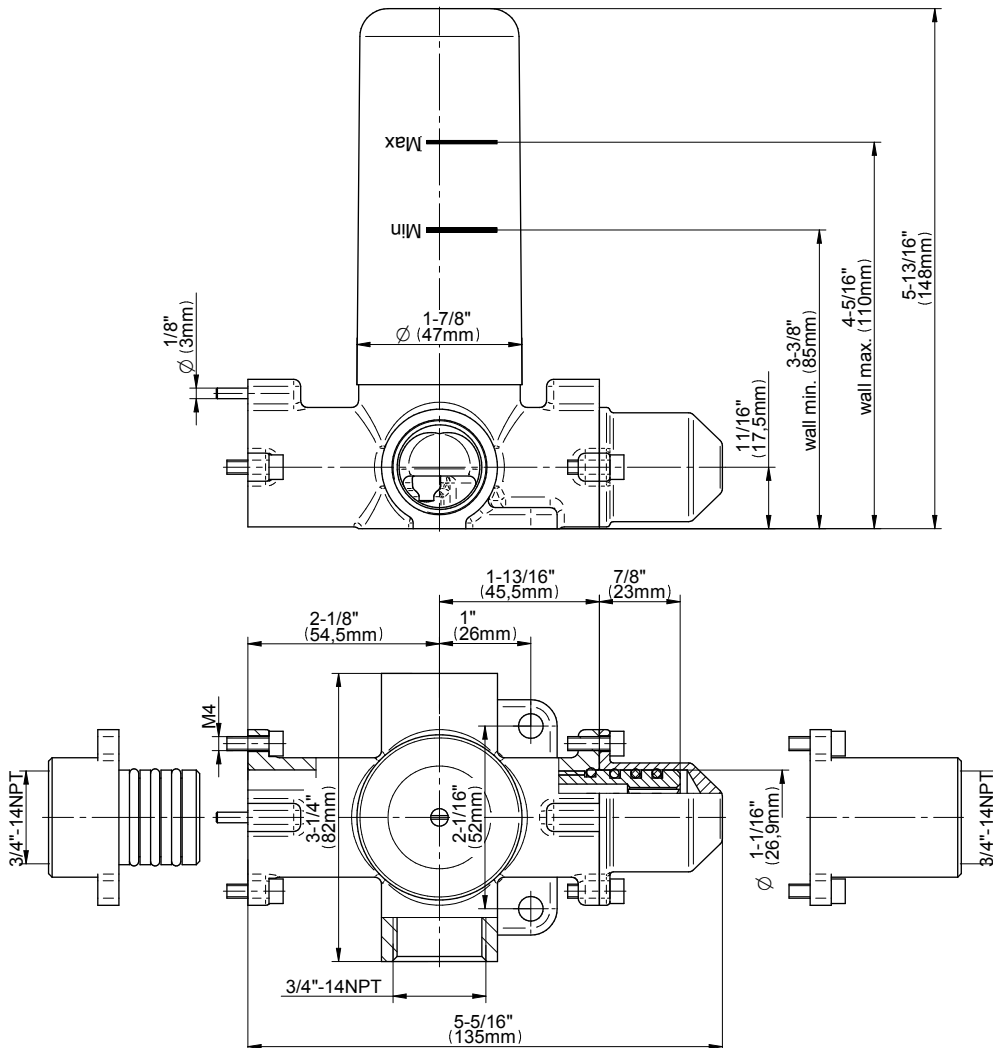

The measurements shown are for reference only. Products and specifications shown are subject to change without notice. Revised 3/2016.

www.graff-faucets.com | phone: 800-954-4723