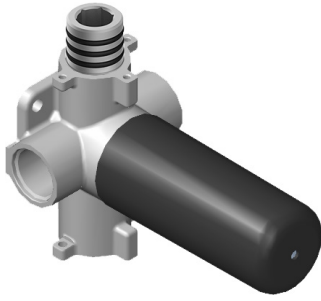

G-8052 M-Series
 2-Way Diverter Volume Control Valve
 WITH Off Function and Pass-Through

Product Features

- 12.1 gpm @ 60 psi
- 3/4" universal inlets/outlets with female threads
- Stacking inlet and pass-through port feature
- Supplied with protective plastic cover
- CalGreen compliant dependent on functions