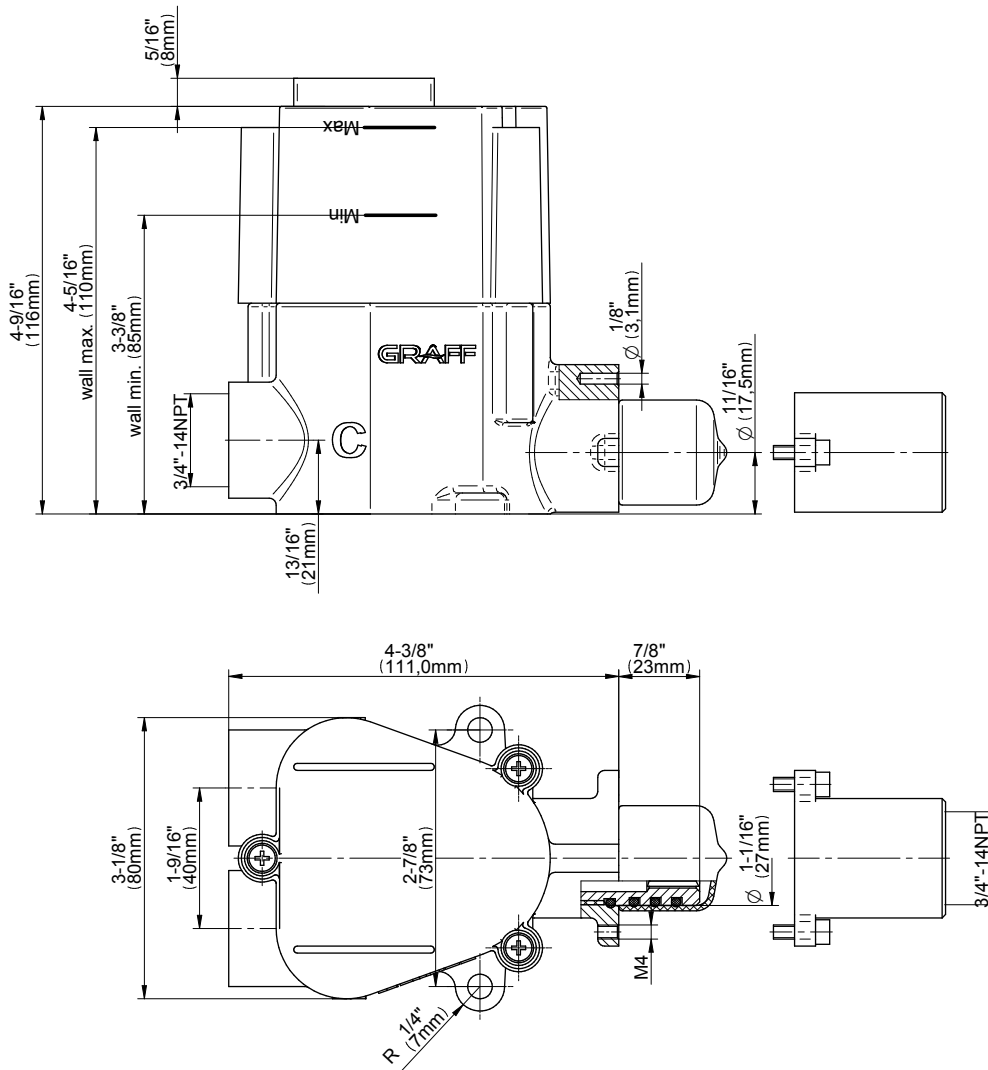

The measurements shown are for reference only. Products and specifications shown are subject to change without notice. Revised 3/2016.

www.graff-faucets.com | phone: 800-954-4723