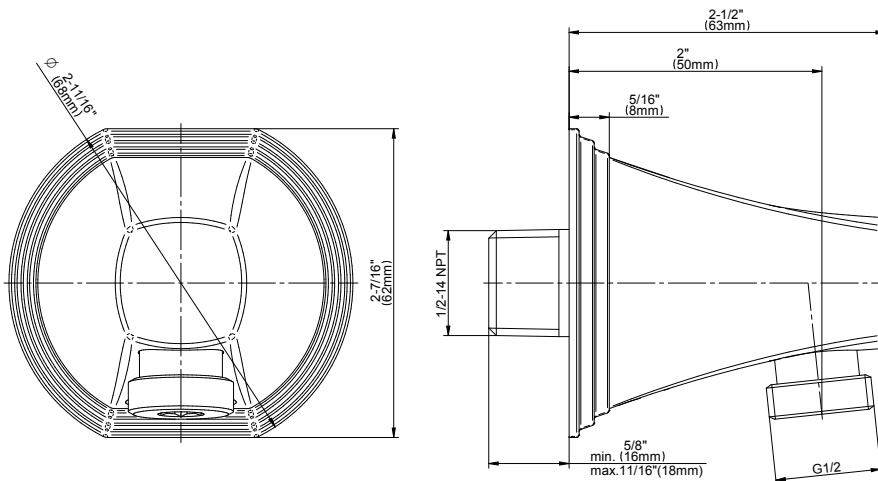

The measurements shown are for reference only. Products and specifications shown are subject to change without notice. Revised 5/2018.

www.graff-designs.com | phone: 800-954-4723