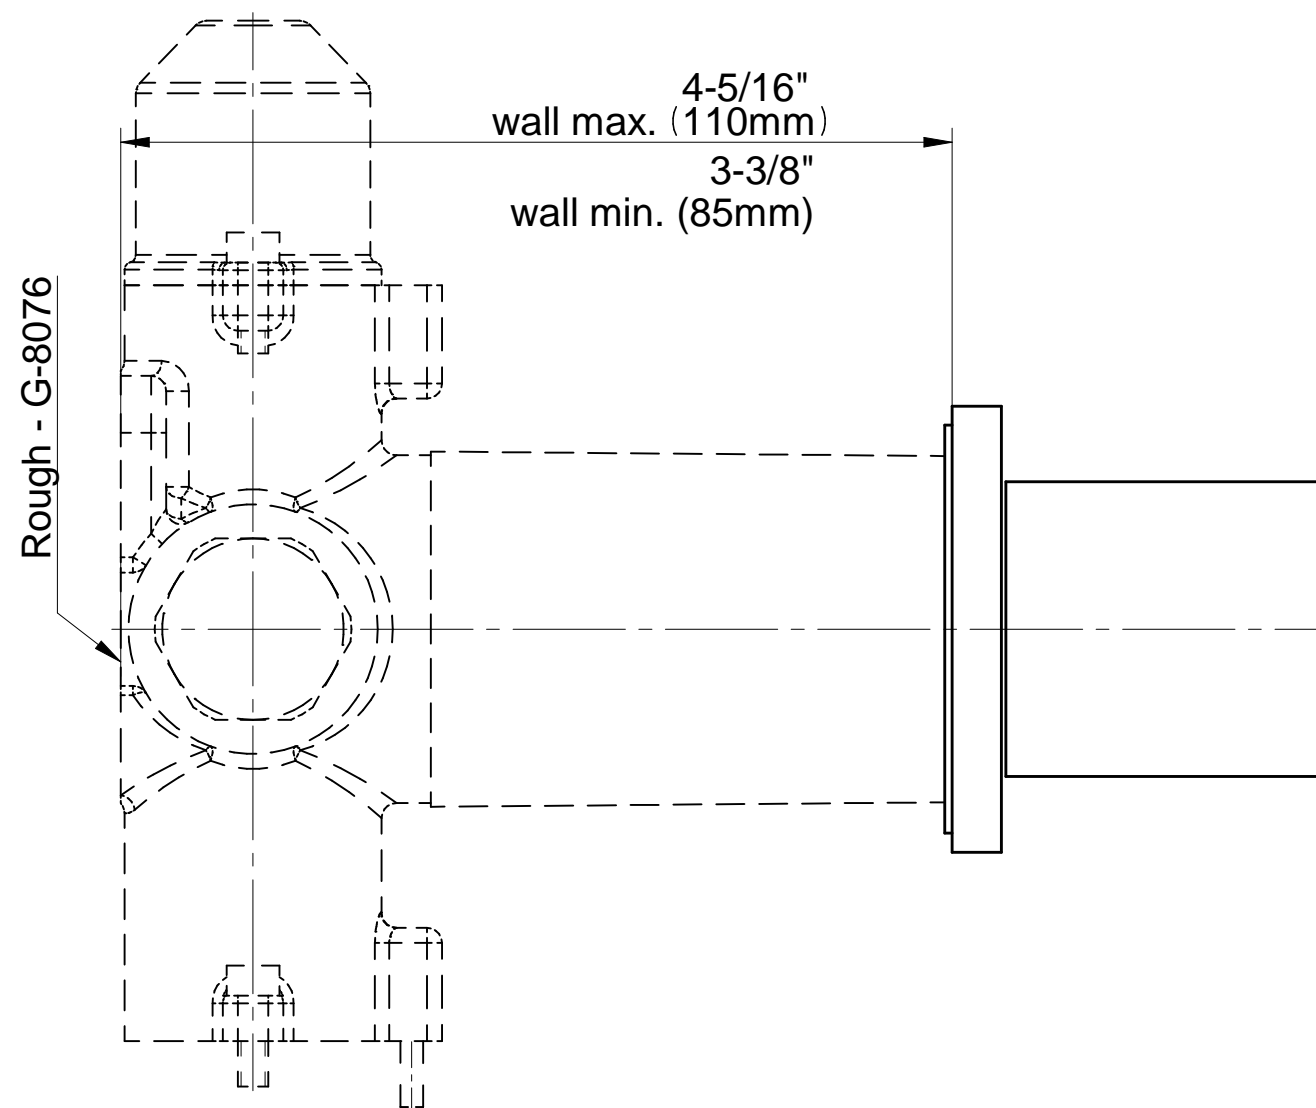

G-8098-SH1-T

Stop/Volume Control Valve - Trim - M-Series

GRAFF[®]
CUTTING EDGE DESIGN