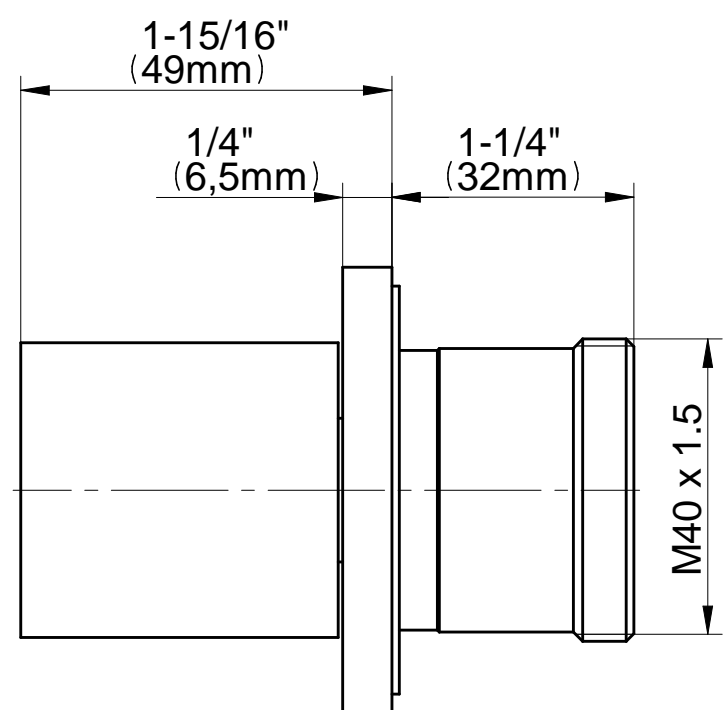

G-8098-SH1-T

Stop/Volume Control Valve - Trim - M-Series

GRAFF[®]
CUTTING EDGE DESIGN