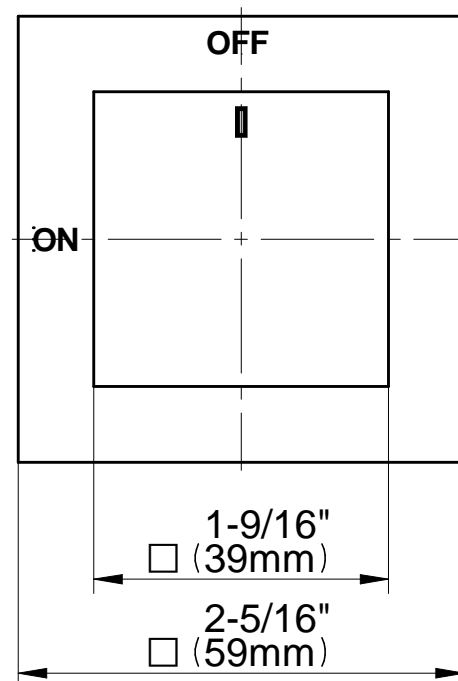

G-8098-SH1-T

Stop/Volume Control Valve - Trim - M-Series

GRAFF[®]
CUTTING EDGE DESIGN