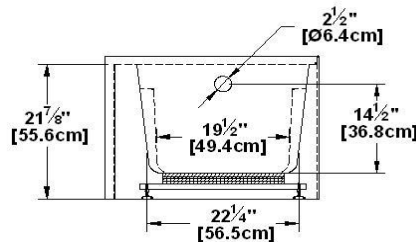

Remarks	
*all measures have a precision of ± 1/4" (0,63cm)	
*internal dimensions taken at 4" (10cm) from bath bottom	
*capacity is measured by filling the soaker to 1-1/2" under the overflow	

Options and installation

Remarks	
<i>*all measures have a precision of ± 1/4" (0,63cm)</i>	
<i>*internal dimensions taken at 4" (10cm) from bath bottom</i>	
<i>*capacity is measured by filling the soaker to 1-1/2" under the overflow</i>	