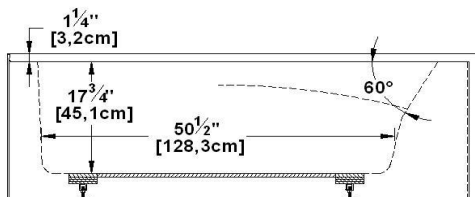

Suite 6631 L-SFR - Left hand drain, 2 Skirts (Front and Right)

Product code : **SU6631L-SFR**

Draft revision : **20170320140000**

External dimensions : **66" x 31" x 22" [167,6 cm x 78,7 cm x 55,9 cm]**

Series : **freestand**

Seats : **1**

Lowbar support : **yes**

Arm rests : **yes**

Low-profile available : **no**

Draft and specs