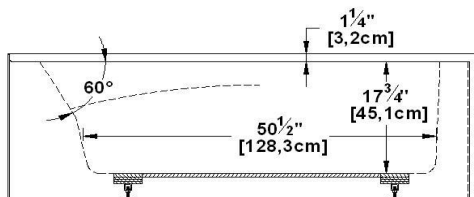

Suite 6631 R-SFR - Right hand drain, 2 Skirts (Front and Right)

Product code : **SU6631R-SFR**

Draft revision : **20170320140000**

External dimensions : **66" x 31" x 22" [167,6 cm x 78,7 cm x 55,9 cm]**

Series : **freestand**

Seats : **1**

Lumbar support : **yes**

Arm rests : **yes**

Low-profile available : **no**

Draft and specs