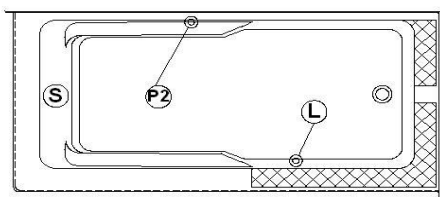

Options and installation

accessories and decorative lines positions are approximative

Additional(s) note(s) :

Integrated acrylic tile flanges. If system, delivered with keypad not installed. Available in white only. When ordered with AeroMassage™ or Super AeroMassage™, blower must be remote mounted. Only one handle can be factory installed.

Legend			
(S)	Blower	(L)	Chromotherapy light
(P1)	Pump	(P2)	Grab bar
(C)	Keypad		
Recommended faucets drilling location*			
Deck cut-out line			-----

Available models	
Model	Availability
Soaker alone	✓
Comfort Air™	✓
AeroMassage™	✓
Super AeroMassage™	✓
Dynamic Turbo™ (not available in the U.S.)	
Dynamic Turbo™ + AeroMassage™	
Dynamic Turbo™ + Super AeroMassage™	

Available recommended options	
Front skirt :	
Recommended drain : <i>WOCOSBS14 (chrome finish)</i>	
Tile flanges : <i>Included on sides without skirt</i>	
Remote control** : <i>available</i>	
**Floating	

*It is possible to install the faucets elsewhere on the product. The installer must verify that there are no piping or wires before drilling.

IMPORTANT NOTE : Specifications, dimensions and models are subject to change.

Visit our website <http://www.oceania-attitude.com> to access up-to-date dimensions and informations. In all cases, information on the website is the most up-to-date. Dimensions may vary slightly. To ensure proper fit, measurements must be taken on the product directly.

Head office

591, avenue des Entreprises
Thetford Mines, Quebec
CANADA G6H 4B2

Phone numbers

No-charge : 1-877-332-4224
Fax : 1-866-460-4334

Internet

Web : <http://www.oceania-attitude.com>
Email : info@oceaniabaths.com