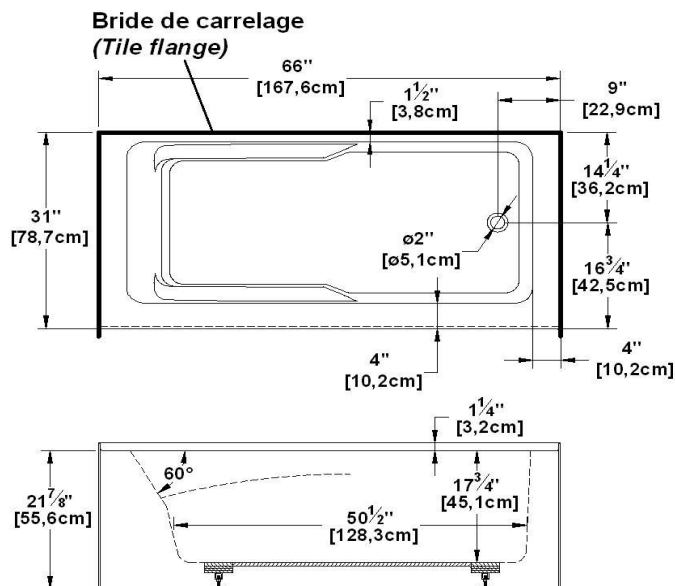

Suite 6631 R-SF - Right hand drain, 1 Skirt (Front)

Product code : **SU6631R-SF**

Draft revision : **20170320140000**

External dimensions : **66" x 31" x 22" [167,6 cm x 78,7 cm x 55,9 cm]**

Series : **freestand**

Seats : **1**

Lumbar support : **yes**

Arm rests : **yes**

Low-profile available : **no**

Draft and specs

Specifications	
Capacity :	44 IMP Gal. / 57,4 US Gal. / 200,0 liters
AeroMassage™ :	40 Easy Clean™ air jets
Super AeroMassage™ :	AeroMassage™ + 12 Easy Clean™ air jets
Dynamic Turbo™ :	unavailable
Comfort Air™ :	40 Easy Clean™ air jets
Characteristics :	1 integrated skirt

Remarks	
*all measures have a precision of ± 1/4" (0,63cm)	
*internal dimensions taken at 4" (10cm) from bath bottom	
*capacity is measured by filling the soaker to 1-1/2" under the overflow