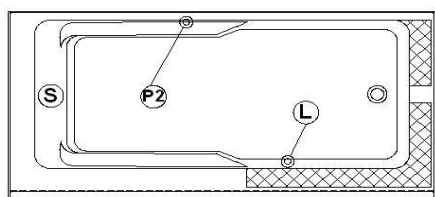

Options and installation

accessories and decorative lines positions are approximative

Additional(s) note(s) :

Integrated acrylic tile flanges. If system, delivered with keypad not installed. It may be necessary to raise the bath to install a skirt. Only one handle can be factory installed.

Legend			
(S)	Blower	(L)	Chromotherapy light
(P1)	Pump	(P2)	Grab bar
(C)	Keypad		
Recommended faucets drilling location*			
Deck cut-out line			-----

Available models	
Model	Availability
Soaker alone	✓
Comfort Air™	✓
AeroMassage™	✓
Super AeroMassage™	✓
Dynamic Turbo™ (not available in the U.S.)	
Dynamic Turbo™ + AeroMassage™	
Dynamic Turbo™ + Super AeroMassage™	

Available recommended options	
Front skirt :	
Recommended drain : <i>WOCO14 (chrome finish)</i>	
Tile flanges : <i>Included on sides without skirt</i>	
Remote control** : <i>available</i>	
**Floating	

*It is possible to install the faucets elsewhere on the product. The installer must verify that there are no piping or wires before drilling.

IMPORTANT NOTE : Specifications, dimensions and models are subject to change.

Visit our website <http://www.oceania-attitude.com> to access up-to-date dimensions and informations. In all cases, information on the website is the most up-to-date. Dimensions may vary slightly. To ensure proper fit, measurements must be taken on the product directly.

Head office

591, avenue des Entreprises
Thetford Mines, Quebec
CANADA G6H 4B2

Phone numbers

No-charge : 1-877-332-4224
Fax : 1-866-460-4334

Internet

Web : <http://www.oceania-attitude.com>
Email : info@oceaniabaths.com