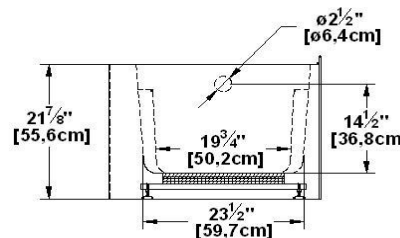

Suite 6031 R-SFLR - Right hand drain, 3 Skirts (Front, Left and Right)

Product code : **SU6031R-SFLR**

Draft revision : **20170320140000**

External dimensions : **60" x 31" x 22" [152,4 cm x 78,7 cm x 55,9 cm]**

Remarks	
*all measures have a precision of ± 1/4" (0,63cm)	
*internal dimensions taken at 4" (10cm) from bath bottom	
*capacity is measured by filling the soaker to 1-1/2" under the overflow	

Options and installation