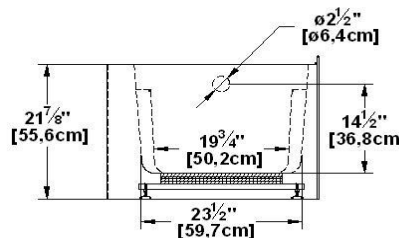

Remarks	
*all measures have a precision of ± 1/4" (0,63cm)	
*internal dimensions taken at 4" (10cm) from bath bottom	
*capacity is measured by filling the soaker to 1-1/2" under the overflow	

Options and installation

Suite 6031 L-SFLR - Left hand drain, 3 Skirts (Front, Left and Right)

Product code : **SU6031L-SFLR**

Draft revision : **20170320140000**

External dimensions : **60" x 31" x 22" [152,4 cm x 78,7 cm x 55,9 cm]**