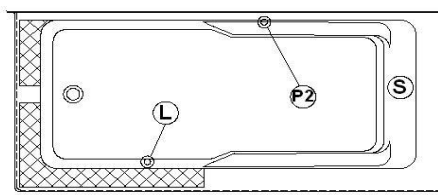

Options and installation

accessories and decorative lines positions are approximative

Additional(s) note(s) :

Integrated acrylic tile flanges. If system, delivered with keypad not installed. Available in white only. When ordered with AeroMassage™ or Super AeroMassage™, blower must be remote mounted. Only one handle can be factory installed.

Legend		
(S)	Blower	(L) Chromotherapy light
(P1)	Pump	(P2) Grab bar
(C)	Keypad	
Recommended faucets drilling location*		
Deck cut-out line - - - - -		

Available models	
Model	Availability
Soaker alone	✓
Comfort Air™	✓
AeroMassage™	✓
Super AeroMassage™	✓
Dynamic Turbo™ (not available in the U.S.)	
Dynamic Turbo™ + AeroMassage™	
Dynamic Turbo™ + Super AeroMassage™	

Available recommended options	
Front skirt :	
Recommended drain : <i>WOCOSBS14 (chrome finish)</i>	
Tile flanges : <i>Included on sides without skirt</i>	
Remote control** : <i>available</i>	
**Floating	

*It is possible to install the faucets elsewhere on the product. The installer must verify that there are no piping or wires before drilling.

IMPORTANT NOTE : Specifications, dimensions and models are subject to change.

Visit our website <http://www.oceania-attitude.com> to access up-to-date dimensions and informations. In all cases, information on the website is the most up-to-date. Dimensions may vary slightly. To ensure proper fit, measurements must be taken on the product directly.

Head office

591, avenue des Entreprises
Thetford Mines, Quebec
CANADA G6H 4B2

Phone numbers

No-charge : 1-877-332-4224
Fax : 1-866-460-4334

Internet

Web : <http://www.oceania-attitude.com>
Email : info@oceanibaths.com