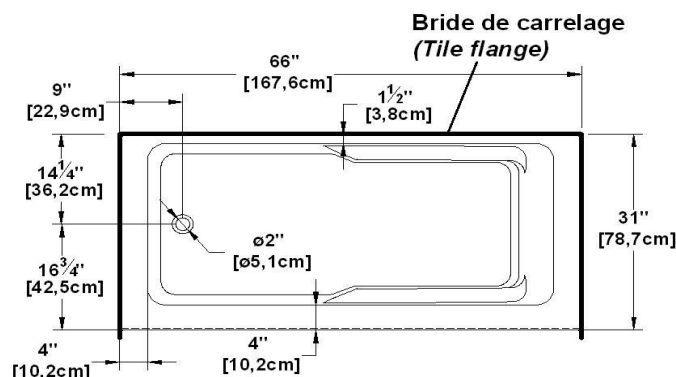

Suite 6631 L-SF - Left hand drain, 1 Skirt (Front)

Product code : **SU6631L-SF**

Draft revision : **20170320140000**

External dimensions : **66" x 31" x 22" [167,6 cm x 78,7 cm x 55,9 cm]**

Series : **freestand**

Seats : **1**

Lowbar support : **yes**

Arm rests : **yes**

Low-profile available : **no**

Draft and specs

Specifications	
Capacity :	44 IMP Gal. / 57,4 US Gal. / 200,0 liters
AeroMassage™ :	40 Easy Clean™ air jets
Super AeroMassage™ :	AeroMassage™ + 12 Easy Clean™ air jets
Dynamic Turbo™ :	unavailable
Comfort Air™ :	40 Easy Clean™ air jets
Characteristics :	1 integrated skirt

Remarks	
*all measures have a precision of ± 1/4" (0,63cm)	
*internal dimensions taken at 4" (10cm) from bath bottom	
*capacity is measured by filling the soaker to 1-1/2" under the overflow