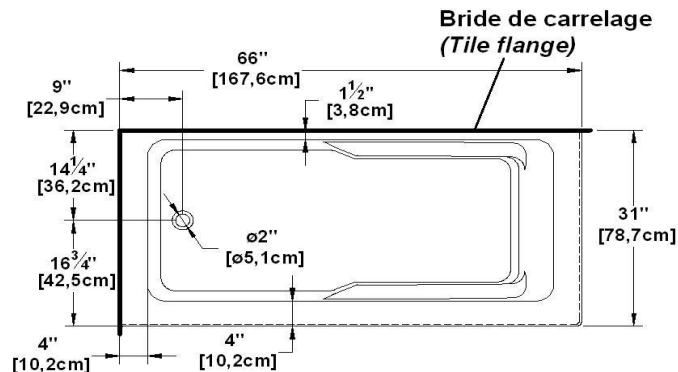

Suite 6631 L-SFR - Left hand drain, 2 Skirts (Front and Right)

Product code : **SU6631L-SFR**

Draft revision : **20170320140000**

External dimensions : **66" x 31" x 22" [167,6 cm x 78,7 cm x 55,9 cm]**

Series : **freestand**

Seats : **1**

Lowbar support : **yes**

Arm rests : **yes**

Low-profile available : **no**

Draft and specs