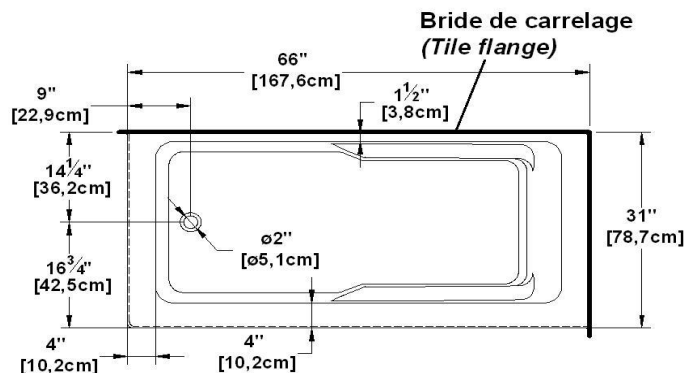

Suite 6631 L-SFL - Left hand drain, 2 Skirts (Front and Left)

Product code : **SU6631L-SFL**

Draft revision : **20170320140000**

External dimensions : **66" x 31" x 22" [167,6 cm x 78,7 cm x 55,9 cm]**

Series : **freestand**

Seats : **1**

Lowbar support : **yes**

Arm rests : **yes**

Low-profile available : **no**

Draft and specs