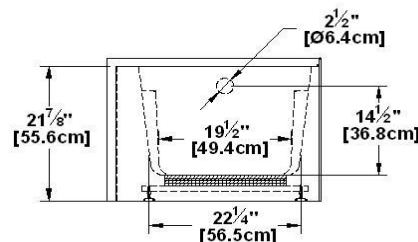

Remarks	
*all measures have a precision of ± 1/4" (0,63cm)	
*internal dimensions taken at 4" (10cm) from bath bottom	
*capacity is measured by filling the soaker to 1-1/2" under the overflow	

Options and installation

Suite 6631 R-SFR - Right hand drain, 2 Skirts (Front and Right)

Product code : **SU6631R-SFR**

Draft revision : **20170320140000**

External dimensions : **66" x 31" x 22" [167,6 cm x 78,7 cm x 55,9 cm]**

Remarks	
<i>*all measures have a precision of ± 1/4" (0,63cm)</i>	
<i>*internal dimensions taken at 4" (10cm) from bath bottom</i>	
<i>*capacity is measured by filling the soaker to 1-1/2" under the overflow</i>	