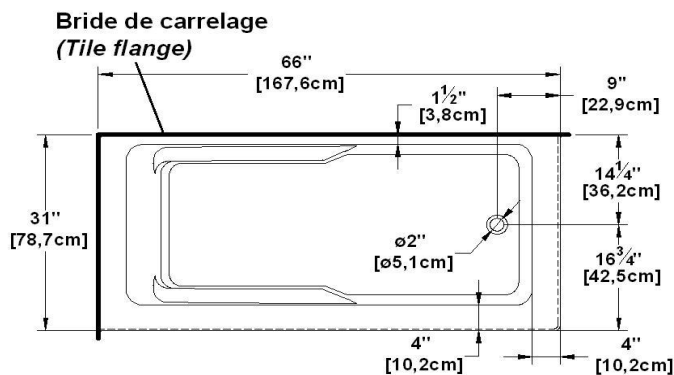

Suite 6631 R-SFR - Right hand drain, 2 Skirts (Front and Right)

Product code : **SU6631R-SFR**

Draft revision : **20170320140000**

External dimensions : **66" x 31" x 22" [167,6 cm x 78,7 cm x 55,9 cm]**

Series : **freestand**

Seats : **1**

Lumbar support : **yes**

Arm rests : **yes**

Low-profile available : **no**

Draft and specs