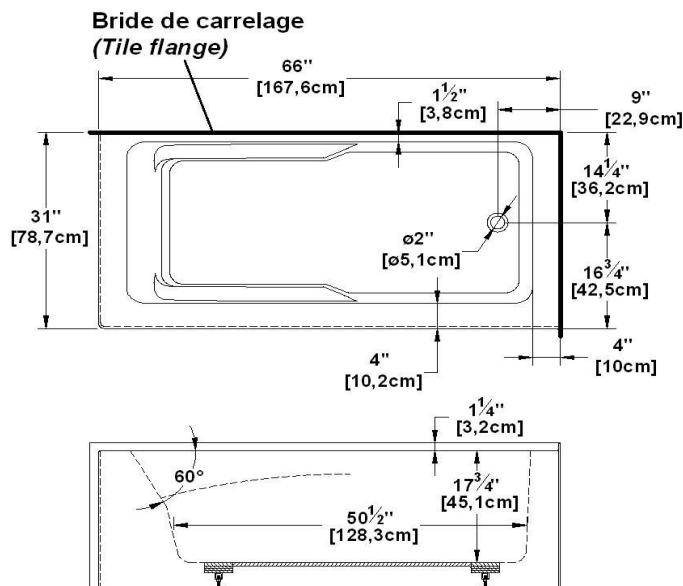

Suite 6631 R-SFL - Right hand drain, 2 Skirts (Front and Left)

Product code : **SU6631R-SFL**

Draft revision : **20170320140000**

External dimensions : **66" x 31" x 22" [167,6 cm x 78,7 cm x 55,9 cm]**

Series : **freestand**

Seats : **1**

Low-back support : **yes**

Arm rests : **yes**

Low-profile available : **no**

Draft and specs

Specifications	
Capacity :	44 IMP Gal. / 57,4 US Gal. / 200,0 liters
AeroMassage™ :	40 Easy Clean™ air jets
Super AeroMassage™ :	AeroMassage™ + 12 Easy Clean™ air jets
Dynamic Turbo™ :	unavailable
Comfort Air™ :	40 Easy Clean™ air jets
Characteristics :	2 integrated skirts

Remarks	
*all measures have a precision of ± 1/4" (0,63cm)	
*internal dimensions taken at 4" (10cm) from bath bottom	
*capacity is measured by filling the soaker to 1-1/2" under the overflow