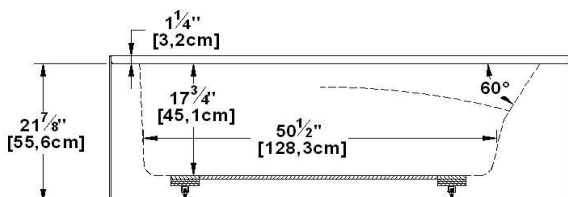

Suite 6631 L-SF - Left hand drain, 1 Skirt (Front)

Product code : **SU6631L-SF**

Draft revision : **20170320140000**

External dimensions : **66" x 31" x 22" [167,6 cm x 78,7 cm x 55,9 cm]**

Series : **freestand**

Seats : **1**

Lowbar support : **yes**

Arm rests : **yes**

Low-profile available : **no**

Draft and specs

Specifications	
Capacity :	44 IMP Gal. / 57,4 US Gal. / 200,0 liters
AeroMassage™ :	40 Easy Clean™ air jets
Super AeroMassage™ :	AeroMassage™ + 12 Easy Clean™ air jets
Dynamic Turbo™ :	unavailable
Comfort Air™ :	40 Easy Clean™ air jets
Characteristics :	1 integrated skirt

Remarks	
*all measures have a precision of ± 1/4" (0,63cm)	
*internal dimensions taken at 4" (10cm) from bath bottom	
*capacity is measured by filling the soaker to 1-1/2" under the overflow