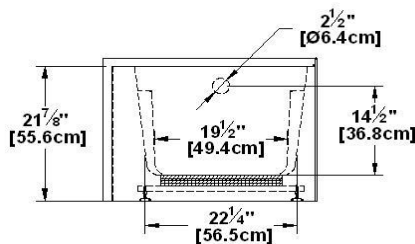

Remarks	
*all measures have a precision of ± 1/4" (0,63cm)	
*internal dimensions taken at 4" (10cm) from bath bottom	
*capacity is measured by filling the soaker to 1-1/2" under the overflow	

Options and installation

Remarks	
<i>*all measures have a precision of ± 1/4" (0,63cm)</i>	
<i>*internal dimensions taken at 4" (10cm) from bath bottom</i>	
<i>*capacity is measured by filling the soaker to 1-1/2" under the overflow</i>	

Suite 6631 L-SFR - Left hand drain, 2 Skirts (Front and Right)

Product code : **SU6631L-SFR**

Draft revision : **20170320140000**

External dimensions : **66" x 31" x 22" [167,6 cm x 78,7 cm x 55,9 cm]**

Series : **freestand**