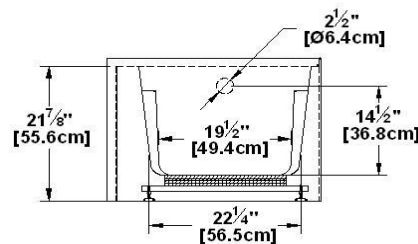

Suite 6631 L-SFL - Left hand drain, 2 Skirts (Front and Left)

Product code : **SU6631L-SFL**

Draft revision : **20170320140000**

External dimensions : **66" x 31" x 22" [167,6 cm x 78,7 cm x 55,9 cm]**

Series : **freestand**

Remarks	
<i>*all measures have a precision of ± 1/4" (0,63cm)</i>	
<i>*internal dimensions taken at 4" (10cm) from bath bottom</i>	
<i>*capacity is measured by filling the soaker to 1-1/2" under the overflow</i>	