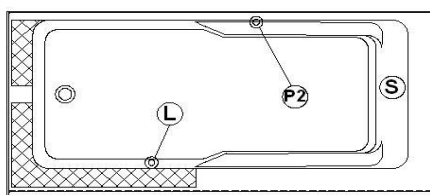

Options and installation

accessories and decorative lines positions are approximative

Additional(s) note(s) :

Integrated acrylic tile flanges. If system, delivered with keypad not installed. It may be necessary to raise the bath to install a skirt. Only one handle can be factory installed.

Legend	
(S)	Blower
(L)	Chromotherapy light
(P1)	Pump
(P2)	Grab bar
(C)	Keypad
[Hatched Area]	Recommended faucets drilling location*
[Dashed Line]	Deck cut-out line

Available models	
Model	Availability
Soaker alone	✓
Comfort Air™	✓
AeroMassage™	✓
Super AeroMassage™	✓
Dynamic Turbo™ (not available in the U.S.)	
Dynamic Turbo™ + AeroMassage™	
Dynamic Turbo™ + Super AeroMassage™	

Available recommended options	
Front skirt :	
Recommended drain : <i>WOCO14 (chrome finish)</i>	
Tile flanges : <i>Included on sides without skirt</i>	
Remote control** : <i>available</i>	
**Floating	

*It is possible to install the faucets elsewhere on the product. The installer must verify that there are no piping or wires before drilling.

IMPORTANT NOTE : Specifications, dimensions and models are subject to change.

Visit our website <http://www.oceania-attitude.com> to access up-to-date dimensions and informations. In all cases, information on the website is the most up-to-date. Dimensions may vary slightly. To ensure proper fit, measurements must be taken on the product directly.

Head office

591, avenue des Entreprises
Thetford Mines, Quebec
CANADA G6H 4B2

Phone numbers

No-charge : 1-877-332-4224
Fax : 1-866-460-4334

Internet

Web : <http://www.oceania-attitude.com>
Email : info@oceaniabaths.com