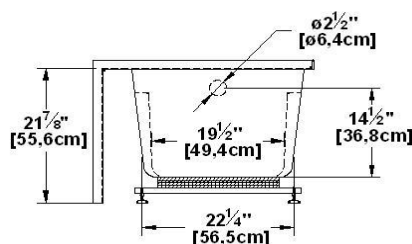

Suite 6631 L-SF - Left hand drain, 1 Skirt (Front)

Product code : **SU6631L-SF**

Draft revision : **20170320140000**

External dimensions : **66" x 31" x 22" [167,6 cm x 78,7 cm x 55,9 cm]**

Series : **freestand**

Seats : **1**

Lowbar support : **yes**

Arm rests : **yes**

Low-profile available : **no**

Draft and specs

Specifications	
Capacity :	44 IMP Gal. / 57,4 US Gal. / 200,0 liters
AeroMassage™ :	40 Easy Clean™ air jets
Super AeroMassage™ :	AeroMassage™ + 12 Easy Clean™ air jets
Dynamic Turbo™ :	unavailable
Comfort Air™ :	40 Easy Clean™ air jets
Characteristics :	1 integrated skirt

Remarks	
*all measures have a precision of ± 1/4" (0,63cm)	
*internal dimensions taken at 4" (10cm) from bath bottom	
*capacity is measured by filling the soaker to 1-1/2" under the overflow