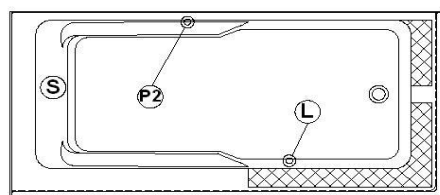

Options and installation

accessories and decorative lines positions are approximative

Additional(s) note(s) :

Integrated acrylic tile flanges. If system, delivered with keypad not installed. Available in white only. When ordered with AeroMassage™ or Super AeroMassage™, blower must be remote mounted. Only one handle can be factory installed.

Legend			
(S)	Blower	(L)	Chromotherapy light
(P1)	Pump	(P2)	Grab bar
(C)	Keypad		
Recommended faucets drilling location*			
Deck cut-out line			

Available models	
Model	Availability
Soaker alone	✓
Comfort Air™	✓
AeroMassage™	✓
Super AeroMassage™	✓
Dynamic Turbo™ (not available in the U.S.)	
Dynamic Turbo™ + AeroMassage™	
Dynamic Turbo™ + Super AeroMassage™	

Available recommended options	
Front skirt :	
Recommended drain : <i>WOCOSBS14 (chrome finish)</i>	
Tile flanges : <i>Included on sides without skirt</i>	
Remote control** : <i>available</i>	
**Floating	

*It is possible to install the faucets elsewhere on the product. The installer must verify that there are no piping or wires before drilling.

IMPORTANT NOTE : Specifications, dimensions and models are subject to change.

Visit our website <http://www.oceania-attitude.com> to access up-to-date dimensions and informations. In all cases, information on the website is the most up-to-date. Dimensions may vary slightly. To ensure proper fit, measurements must be taken on the product directly.

Head office

591, avenue des Entreprises
Thetford Mines, Quebec
CANADA G6H 4B2

Phone numbers

No-charge : 1-877-332-4224
Fax : 1-866-460-4334

Internet

Web : <http://www.oceania-attitude.com>
Email : info@oceanibaths.com