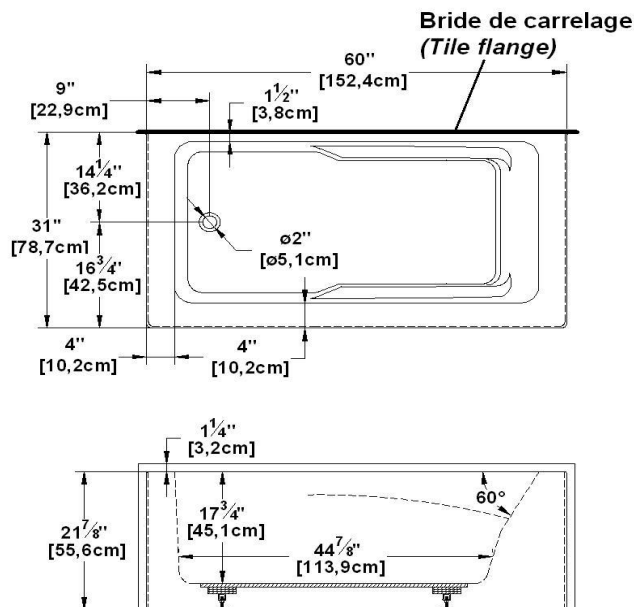

Suite 6031 L-SFLR - Left hand drain, 3 Skirts (Front, Left and Right)

Product code : **SU6031L-SFLR**

Draft revision : **20170320140000**

External dimensions : **60" x 31" x 22" [152,4 cm x 78,7 cm x 55,9 cm]**

Series : **freestand**

Seats : **1**

Lumbar support : **yes**

Arm rests : **yes**

Low-profile available : **no**

Draft and specs