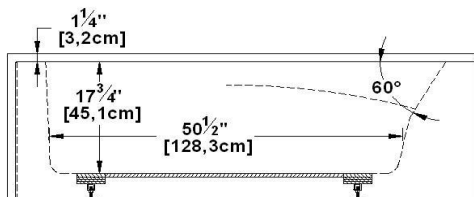

Suite 6631 L-SFL - Left hand drain, 2 Skirts (Front and Left)

Product code : **SU6631L-SFL**

Draft revision : **20170320140000**

External dimensions : **66" x 31" x 22" [167,6 cm x 78,7 cm x 55,9 cm]**

Series : **freestand**

Seats : **1**

Lowbar support : **yes**

Arm rests : **yes**

Low-profile available : **no**

Draft and specs