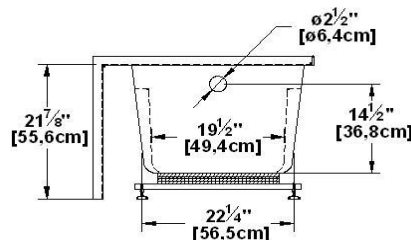

Remarks	
*all measures have a precision of ± 1/4" (0,63cm)	
*internal dimensions taken at 4" (10cm) from bath bottom	
*capacity is measured by filling the soaker to 1-1/2" under the overflow	

Options and installation