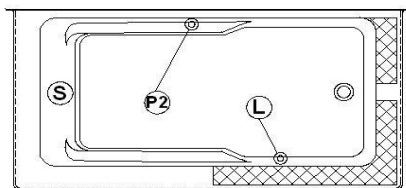

Suite 6031 R-SFLR - Right hand drain, 3 Skirts (Front, Left and Right)

Product code : **SU6031R-SFLR**

Draft revision : **20170320140000**

External dimensions : **60" x 31" x 22" [152,4 cm x 78,7 cm x 55,9 cm]**

Remarks	
*all measures have a precision of ± 1/4" (0,63cm)	
*internal dimensions taken at 4" (10cm) from bath bottom	
*capacity is measured by filling the soaker to 1-1/2" under the overflow	

Options and installation