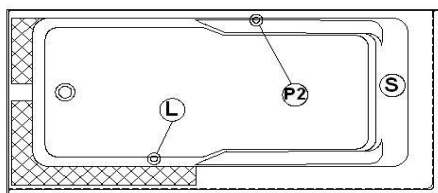

Options and installation

accessories and decorative lines positions are approximative

Additional(s) note(s) :

Integrated acrylic tile flanges. If system, delivered with keypad not installed. Available in white only. When ordered with AeroMassage™ or Super AeroMassage™, blower must be remote mounted. Only one handle can be factory installed.

Legend			
(S)	Blower	(L)	Chromotherapy light
(P1)	Pump	(P2)	Grab bar
(C)	Keypad		
Recommended faucets drilling location*			
Deck cut-out line			

Available models	
Model	Availability
Soaker alone	✓
Comfort Air™	✓
AeroMassage™	✓
Super AeroMassage™	✓
Dynamic Turbo™ (not available in the U.S.)	
Dynamic Turbo™ + AeroMassage™	
Dynamic Turbo™ + Super AeroMassage™	

Available recommended options	
Front skirt :	
Recommended drain :	WOCOSBS14 (chrome finish)
Tile flanges :	Included on sides without skirt
Remote control** :	available
**Floating	

*It is possible to install the faucets elsewhere on the product. The installer must verify that there are no piping or wires before drilling.

IMPORTANT NOTE : Specifications, dimensions and models are subject to change.

Visit our website <http://www.oceania-attitude.com> to access up-to-date dimensions and informations. In all cases, information on the website is the most up-to-date. Dimensions may vary slightly. To ensure proper fit, measurements must be taken on the product directly.

Head office

591, avenue des Entreprises
Thetford Mines, Quebec
CANADA G6H 4B2

Phone numbers

No-charge : 1-877-332-4224
Fax : 1-866-460-4334

Internet

Web : <http://www.oceania-attitude.com>
Email : info@oceaniabaths.com