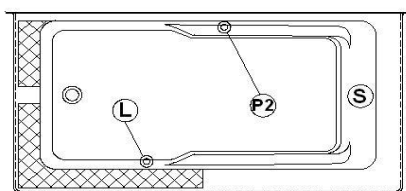

Suite 6031 L-SFLR - Left hand drain, 3 Skirts (Front, Left and Right)

Product code : **SU6031L-SFLR**

Draft revision : **20170320140000**

External dimensions : **60" x 31" x 22" [152,4 cm x 78,7 cm x 55,9 cm]**

Series : **freestand**

Seats : **1**

Lumbar support : **yes**

Arm rests : **yes**

Low-profile available : **no**

Draft and specs

Specifications	
Capacity :	40 IMP Gal. / 52,2 US Gal. / 181,8 liters
AeroMassage™ :	40 Easy Clean™ air jets
Super AeroMassage™ :	AeroMassage™ + 12 Easy Clean™ air jets
Dynamic Turbo™ :	unavailable
Comfort Air™ :	40 Easy Clean™ air jets
Characteristics :	3 integrated skirts

Remarks	
*all measures have a precision of ± 1/4" (0,63cm)	
*internal dimensions taken at 4" (10cm) from bath bottom	
*capacity is measured by filling the soaker to 1-1/2" under the overflow	

Options and installation