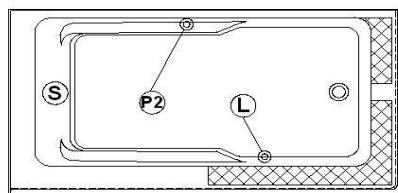

**Suite 6031 R-SFR - Right hand drain, 2 Skirts (Front and Right)**

Product code : **SU6031R-SFR**

Draft revision : **20170320140000**

External dimensions : **60" x 31" x 22" [152,4 cm x 78,7 cm x 55,9 cm]**

Remarks	
*all measures have a precision of ± 1/4" (0,63cm)	
*internal dimensions taken at 4" (10cm) from bath bottom	
*capacity is measured by filling the soaker to 1-1/2" under the overflow	

**Options and installation**