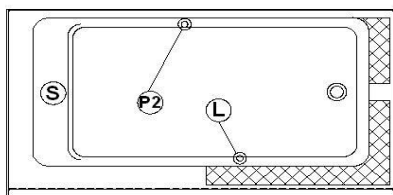

Options and installation

accessories and decorative lines positions are approximative

Additional(s) note(s) :

Integrated acrylic tile flanges. If system, delivered with keypad not installed. Available in white only. Only one handle can be factory installed.

Legend			
(S)	Blower	(L)	Chromotherapy light
(P1)	Pump	(P2)	Grab bar
(C)	Keypad		
Recommended faucets drilling location*			
Deck cut-out line - - - - -			

Available models	
Model	Availability
Soaker alone	✓
Comfort Air™	✓
AeroMassage™	✓
Super AeroMassage™	✓
Dynamic Turbo™ (not available in the U.S.)	
Dynamic Turbo™ + AeroMassage™	
Dynamic Turbo™ + Super AeroMassage™	

Available recommended options	
Front skirt :	
Recommended drain : <i>WOCO14 (chrome finish)</i>	
Tile flanges : <i>Included on sides without skirt</i>	
Remote control** : <i>available</i>	
**Floating	

*It is possible to install the faucets elsewhere on the product. The installer must verify that there are no piping or wires before drilling.

IMPORTANT NOTE : Specifications, dimensions and models are subject to change.

Visit our website <http://www.oceania-attitude.com> to access up-to-date dimensions and informations. In all cases, information on the website is the most up-to-date. Dimensions may vary slightly. To ensure proper fit, measurements must be taken on the product directly.

Head office

591, avenue des Entreprises
Thetford Mines, Quebec
CANADA G6H 4B2

Phone numbers

No-charge : 1-877-332-4224
Fax : 1-866-460-4334

Internet

Web : <http://www.oceania-attitude.com>
Email : info@oceaniabaths.com