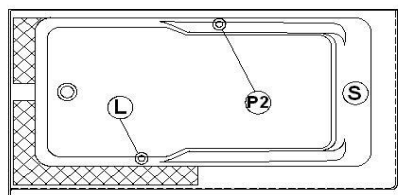

**Suite 6031 L-SFR - Left hand drain, 2 Skirts (Front and Right)**

Product code : **SU6031L-SFR**

Draft revision : **20170320140000**

External dimensions : **60" x 31" x 22" [152,4 cm x 78,7 cm x 55,9 cm]**

Remarks	
*all measures have a precision of ± 1/4" (0,63cm)	
*internal dimensions taken at 4" (10cm) from bath bottom	
*capacity is measured by filling the soaker to 1-1/2" under the overflow	

**Options and installation**