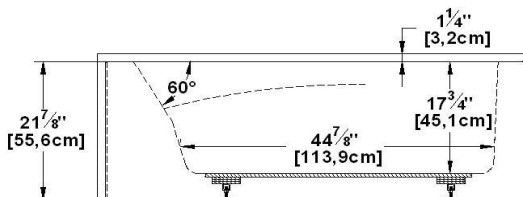

Suite 6031 R-SFL - Right hand drain, 2 Skirts (Front and Left)

Product code : **SU6031R-SFL**

Draft revision : **20170320140000**

External dimensions : **60" x 31" x 22" [152,4 cm x 78,7 cm x 55,9 cm]**

Series : **freestand**

Seats : **1**

Lumbar support : **yes**

Arm rests : **yes**

Low-profile available : **no**

Draft and specs