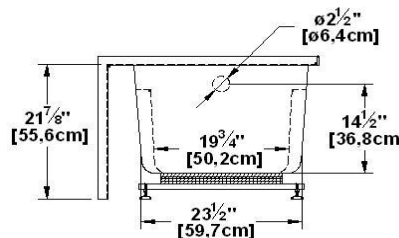

Specifications	
Capacity :	40 IMP Gal. / 52,2 US Gal. / 181,8 liters
AeroMassage™ :	40 Easy Clean™ air jets
Super AeroMassage™ :	AeroMassage™ + 12 Easy Clean™ air jets
Dynamic Turbo™ :	unavailable
Comfort Air™ :	40 Easy Clean™ air jets
Characteristics :	1 integrated skirt

Remarks	
*all measures have a precision of ± 1/4" (0,63cm)	
*internal dimensions taken at 4" (10cm) from bath bottom	
*capacity is measured by filling the soaker to 1-1/2" under the overflow