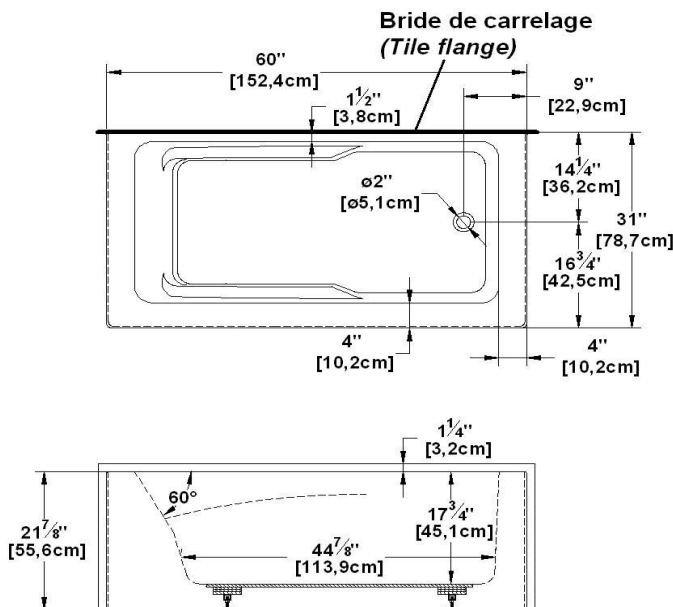

Suite 6031 R-SFLR - Right hand drain, 3 Skirts (Front, Left and Right)

Product code : **SU6031R-SFLR**

Draft revision : **20170320140000**

External dimensions : **60" x 31" x 22" [152,4 cm x 78,7 cm x 55,9 cm]**

Series : **freestand**

Seats : **1**

Lumbar support : **yes**

Arm rests : **yes**

Low-profile available : **no**

Draft and specs

Specifications	
Capacity :	40 IMP Gal. / 52,2 US Gal. / 181,8 liters
AeroMassage™ :	40 Easy Clean™ air jets
Super AeroMassage™ :	AeroMassage™ + 12 Easy Clean™ air jets
Dynamic Turbo™ :	unavailable
Comfort Air™ :	40 Easy Clean™ air jets
Characteristics :	3 integrated skirts

Remarks	
*all measures have a precision of ± 1/4" (0,63cm)	
*internal dimensions taken at 4" (10cm) from bath bottom	
*capacity is measured by filling the soaker to 1-1/2" under the overflow