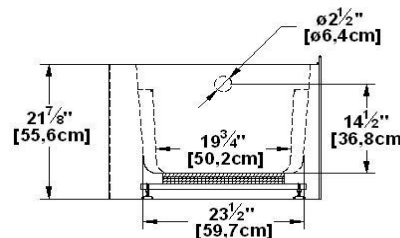

Remarks	
*all measures have a precision of ± 1/4" (0,63cm)	
*internal dimensions taken at 4" (10cm) from bath bottom	
*capacity is measured by filling the soaker to 1-1/2" under the overflow	

**Options and installation**