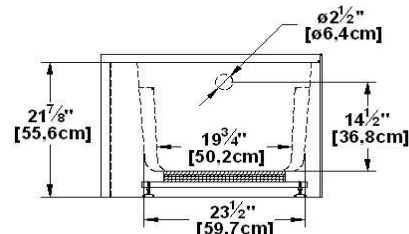

**Suite 6031 R-SFR - Right hand drain, 2 Skirts (Front and Right)**

Product code : **SU6031R-SFR**

Draft revision : **20170320140000**

External dimensions : **60" x 31" x 22" [152,4 cm x 78,7 cm x 55,9 cm]**

Remarks	
*all measures have a precision of ± 1/4" (0,63cm)	
*internal dimensions taken at 4" (10cm) from bath bottom	
*capacity is measured by filling the soaker to 1-1/2" under the overflow	

**Options and installation**