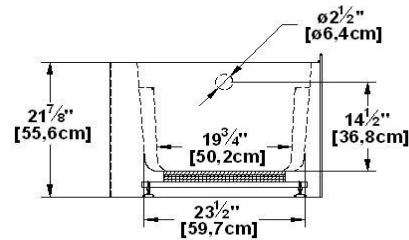

Remarks	
*all measures have a precision of ± 1/4" (0,63cm)	
*internal dimensions taken at 4" (10cm) from bath bottom	
*capacity is measured by filling the soaker to 1-1/2" under the overflow	

**Options and installation**