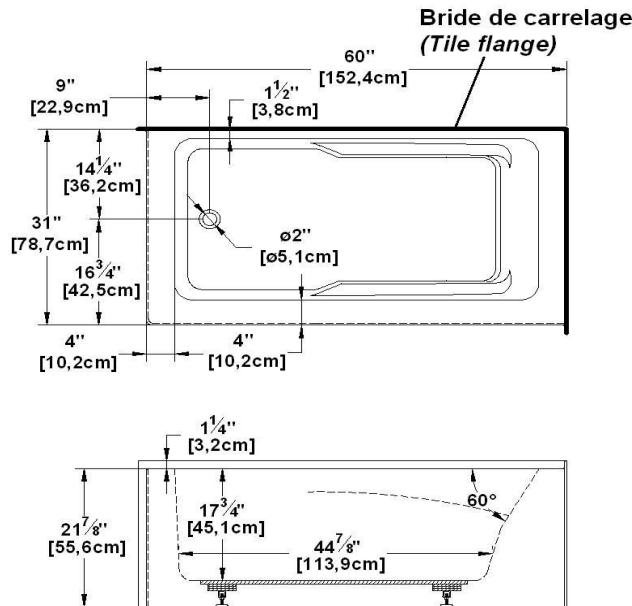

Suite 6031 L-SFL - Left hand drain, 2 Skirts (Front and Left)

Product code : **SU6031L-SFL**

Draft revision : **20170320140000**

External dimensions : **60" x 31" x 22" [152,4 cm x 78,7 cm x 55,9 cm]**

Series : **freestand**

Seats : **1**

Lumbar support : **yes**

Arm rests : **yes**

Low-profile available : **no**

Draft and specs