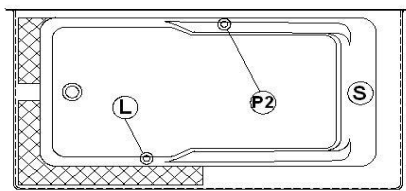

Options and installation

accessories and decorative lines positions are approximative

Additional(s) note(s) :

Integrated acrylic tile flanges. If system, delivered with keypad not installed. Available in white only. When ordered with AeroMassage™ or Super AeroMassage™, blower must be remote mounted. Only one handle can be factory installed.

Legend			
(S)	Blower	(L)	Chromotherapy light
(P1)	Pump	(P2)	Grab bar
(C)	Keypad		
Recommended faucets drilling location*			
Deck cut-out line			

Available models	
Model	Availability
Soaker alone	✓
Comfort Air™	✓
AeroMassage™	✓
Super AeroMassage™	✓
Dynamic Turbo™ (not available in the U.S.)	
Dynamic Turbo™ + AeroMassage™	
Dynamic Turbo™ + Super AeroMassage™	

Available recommended options	
Front skirt :	
Recommended drain : <i>WOCOSBS14 (chrome finish)</i>	
Tile flanges : <i>Included on sides without skirt</i>	
Remote control** : <i>available</i>	
**Floating	

*It is possible to install the faucets elsewhere on the product. The installer must verify that there are no piping or wires before drilling.

IMPORTANT NOTE : Specifications, dimensions and models are subject to change.

Visit our website <http://www.oceania-attitude.com> to access up-to-date dimensions and informations. In all cases, information on the website is the most up-to-date. Dimensions may vary slightly. To ensure proper fit, measurements must be taken on the product directly.

Head office

591, avenue des Entreprises
Thetford Mines, Quebec
CANADA G6H 4B2

Phone numbers

No-charge : 1-877-332-4224
Fax : 1-866-460-4334

Internet

Web : <http://www.oceania-attitude.com>
Email : info@oceaniabaths.com