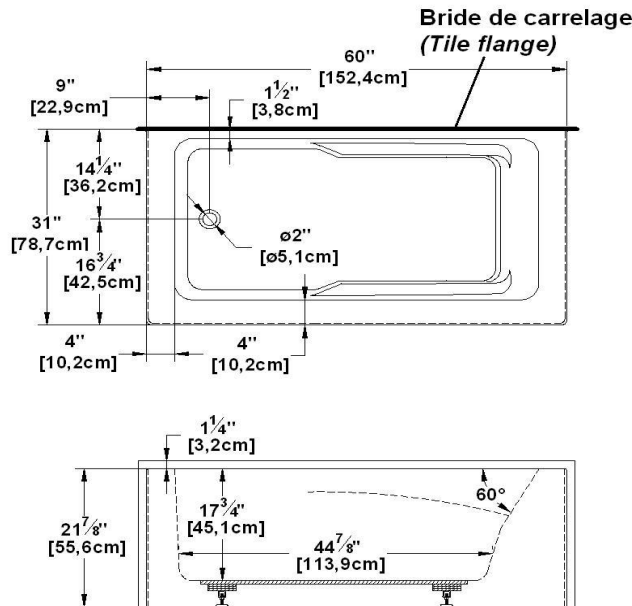

Suite 6031 L-SFLR - Left hand drain, 3 Skirts (Front, Left and Right)

Product code : **SU6031L-SFLR**

Draft revision : **20170320140000**

External dimensions : **60" x 31" x 22" [152,4 cm x 78,7 cm x 55,9 cm]**

Series : **freestand**

Seats : **1**

Lumbar support : **yes**

Arm rests : **yes**

Low-profile available : **no**

Draft and specs