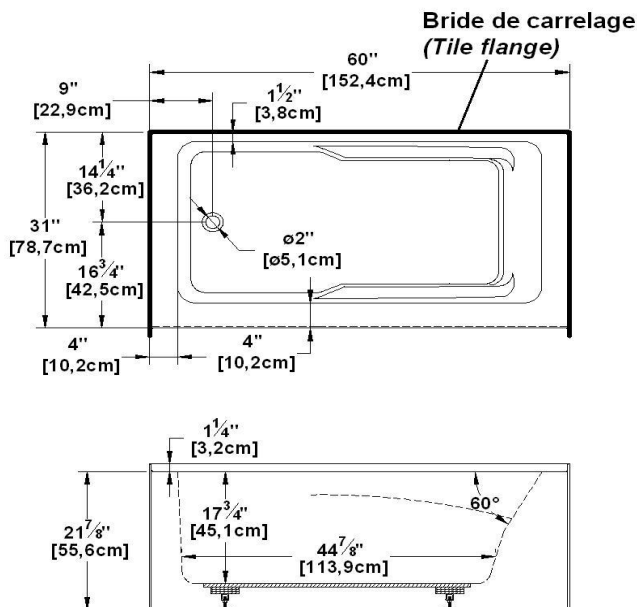

Suite 6031 L-SF - Left hand drain, 1 Skirt (Front)

Product code : **SU6031L-SF**

Draft revision : **20170320140000**

External dimensions : **60" x 31" x 22" [152,4 cm x 78,7 cm x 55,9 cm]**

Series : **freestand**

Seats : **1**

Lowbar support : **yes**

Arm rests : **yes**

Low-profile available : **no**

Draft and specs