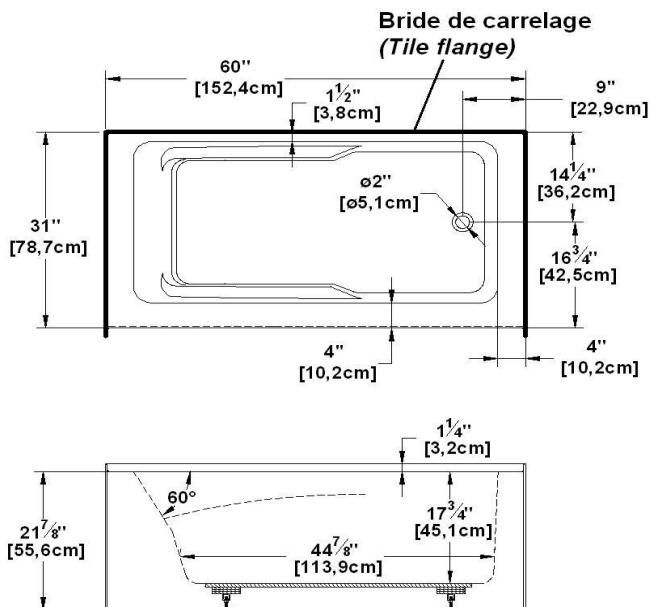

Suite 6031 R-SF - Right hand drain, 1 Skirt (Front)

Product code : **SU6031R-SF**

Draft revision : **20170320140000**

External dimensions : **60" x 31" x 22" [152,4 cm x 78,7 cm x 55,9 cm]**

Series : **freestand**

Seats : **1**

Lumbar support : **yes**

Arm rests : **yes**

Low-profile available : **no**

Draft and specs

Specifications	
Capacity :	40 IMP Gal. / 52,2 US Gal. / 181,8 liters
AeroMassage™ :	40 Easy Clean™ air jets
Super AeroMassage™ :	AeroMassage™ + 12 Easy Clean™ air jets
Dynamic Turbo™ :	unavailable
Comfort Air™ :	40 Easy Clean™ air jets
Characteristics :	1 integrated skirt

Remarks	
*all measures have a precision of ± 1/4" (0,63cm)	
*internal dimensions taken at 4" (10cm) from bath bottom	
*capacity is measured by filling the soaker to 1-1/2" under the overflow