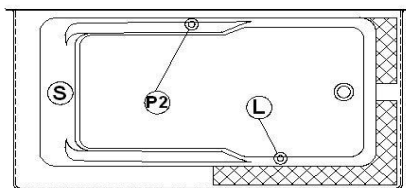

Options and installation

accessories and decorative lines positions are approximative

Additional(s) note(s) :

Integrated acrylic tile flanges. If system, delivered with keypad not installed. Available in white only. When ordered with AeroMassage™ or Super AeroMassage™, blower must be remote mounted. Only one handle can be factory installed.

Legend			
(S)	Blower	(L)	Chromotherapy light
(P1)	Pump	(P2)	Grab bar
(C)	Keypad		
Recommended faucets drilling location*			
Deck cut-out line			

Available models	
Model	Availability
Soaker alone	✓
Comfort Air™	✓
AeroMassage™	✓
Super AeroMassage™	✓
Dynamic Turbo™ (not available in the U.S.)	
Dynamic Turbo™ + AeroMassage™	
Dynamic Turbo™ + Super AeroMassage™	

Available recommended options	
Front skirt :	
Recommended drain :	WOCOSBS14 (chrome finish)
Tile flanges :	Included on sides without skirt
Remote control** :	available
	**Floating

*It is possible to install the faucets elsewhere on the product. The installer must verify that there are no piping or wires before drilling.

IMPORTANT NOTE : Specifications, dimensions and models are subject to change.

Visit our website <http://www.oceania-attitude.com> to access up-to-date dimensions and informations. In all cases, information on the website is the most up-to-date. Dimensions may vary slightly. To ensure proper fit, measurements must be taken on the product directly.

Head office

591, avenue des Entreprises
Thetford Mines, Quebec
CANADA G6H 4B2

Phone numbers

No-charge : 1-877-332-4224
Fax : 1-866-460-4334

Internet

Web : <http://www.oceania-attitude.com>
Email : info@oceaniabaths.com