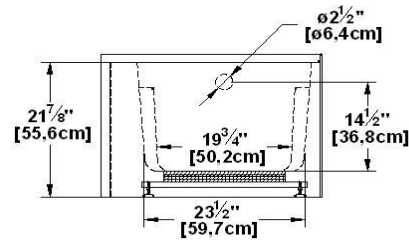

**Suite 6031 R-SFR - Right hand drain, 2 Skirts (Front and Right)**

Product code : **SU6031R-SFR**

Draft revision : **20170320140000**

External dimensions : **60" x 31" x 22" [152,4 cm x 78,7 cm x 55,9 cm]**

Remarks	
*all measures have a precision of ± 1/4" (0,63cm)	
*internal dimensions taken at 4" (10cm) from bath bottom	
*capacity is measured by filling the soaker to 1-1/2" under the overflow	

**Options and installation**

**Suite 6031 L-SFR - Left hand drain, 2 Skirts (Front and Right)**

Product code : **SU6031L-SFR**

Draft revision : **20170320140000**

External dimensions : **60" x 31" x 22" [152,4 cm x 78,7 cm x 55,9 cm]**