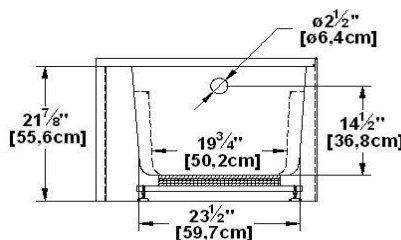

Remarks	
*all measures have a precision of ± 1/4" (0,63cm)	
*internal dimensions taken at 4" (10cm) from bath bottom	
*capacity is measured by filling the soaker to 1-1/2" under the overflow	

**Options and installation**

**Suite 6031 R-SFL - Right hand drain, 2 Skirts (Front and Left)**

Product code : **SU6031R-SFL**

Draft revision : **20170320140000**

External dimensions : **60" x 31" x 22" [152,4 cm x 78,7 cm x 55,9 cm]**