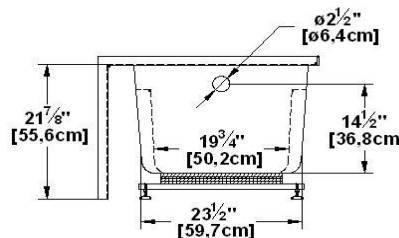

Seats : **1**

Lumbar support : **yes**

Arm rests : **yes**

Low-profile available : **no**

**Draft and specs**

Specifications	
Capacity :	<b>40 IMP Gal. / 52,2 US Gal. / 181,8 liters</b>
AeroMassage™ :	<b>40 Easy Clean™ air jets</b>
Super AeroMassage™ :	<b>AeroMassage™ + 12 Easy Clean™ air jets</b>
Dynamic Turbo™ :	<b>unavailable</b>
Comfort Air™ :	<b>40 Easy Clean™ air jets</b>
Characteristics :	<b>1 integrated skirt</b>

Remarks	
*all measures have a precision of ± 1/4" (0,63cm)	
*internal dimensions taken at 4" (10cm) from bath bottom	
*capacity is measured by filling the soaker to 1-1/2" under the overflow	

**Options and installation**