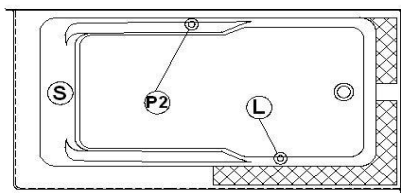

**Suite 6031 R-SFL - Right hand drain, 2 Skirts (Front and Left)**

Product code : **SU6031R-SFL**

Draft revision : **20170320140000**

External dimensions : **60" x 31" x 22" [152,4 cm x 78,7 cm x 55,9 cm]**

Remarks	
*all measures have a precision of ± 1/4" (0,63cm)	
*internal dimensions taken at 4" (10cm) from bath bottom	
*capacity is measured by filling the soaker to 1-1/2" under the overflow	

**Options and installation**