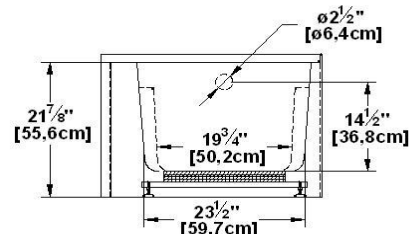

**Suite 6031 R-SFR - Right hand drain, 2 Skirts (Front and Right)**

Product code : **SU6031R-SFR**

Draft revision : **20170320140000**

External dimensions : **60" x 31" x 22" [152,4 cm x 78,7 cm x 55,9 cm]**

Remarks	
*all measures have a precision of ± 1/4" (0,63cm)	
*internal dimensions taken at 4" (10cm) from bath bottom	
*capacity is measured by filling the soaker to 1-1/2" under the overflow	

**Options and installation**

**Suite 6031 L-SFL - Left hand drain, 2 Skirts (Front and Left)**

Product code : **SU6031L-SFL**

Draft revision : **20170320140000**

External dimensions : **60" x 31" x 22" [152,4 cm x 78,7 cm x 55,9 cm]**