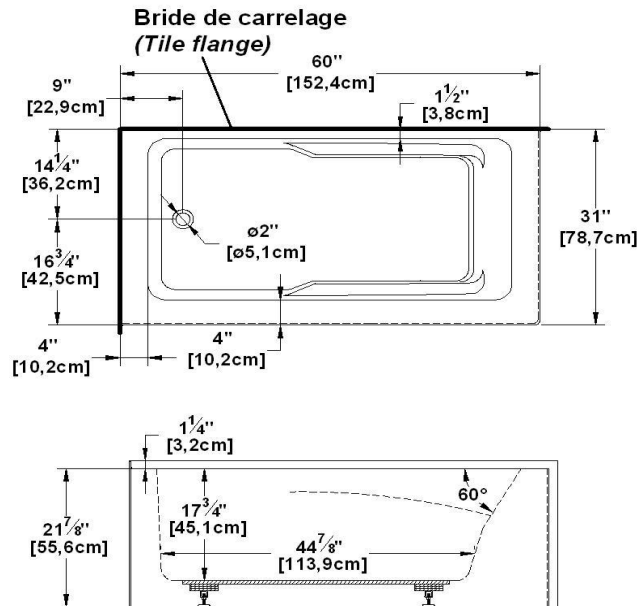

Suite 6031 L-SFR - Left hand drain, 2 Skirts (Front and Right)

Product code : **SU6031L-SFR**

Draft revision : **20170320140000**

External dimensions : **60" x 31" x 22" [152,4 cm x 78,7 cm x 55,9 cm]**

Series : **freestand**

Seats : **1**

Lowbar support : **yes**

Arm rests : **yes**

Low-profile available : **no**

Draft and specs