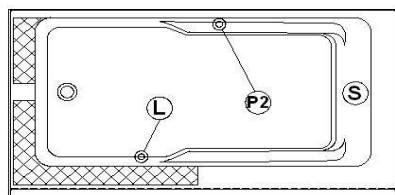

Options and installation

accessories and decorative lines positions are approximative

Additional(s) note(s) :

Integrated acrylic tile flanges. If system, delivered with keypad not installed. Available in white only. Only one handle can be factory installed.

Legend					
(S)	Blower	(L)	Chromotherapy light		
(P1)	Pump	(P2)	Grab bar	(C)	Keypad
Recommended faucets drilling location*					
Deck cut-out line					

Available models	
Model	Availability
Soaker alone	✓
Comfort Air™	✓
AeroMassage™	✓
Super AeroMassage™	✓
Dynamic Turbo™ (not available in the U.S.)	
Dynamic Turbo™ + AeroMassage™	
Dynamic Turbo™ + Super AeroMassage™	

Available recommended options	
Front skirt :	
Recommended drain : <i>WOCO14 (chrome finish)</i>	
Tile flanges : <i>Included on sides without skirt</i>	
Remote control** : <i>available</i>	
**Floating	

*It is possible to install the faucets elsewhere on the product. The installer must verify that there are no piping or wires before drilling.

IMPORTANT NOTE : Specifications, dimensions and models are subject to change.

Visit our website <http://www.oceania-attitude.com> to access up-to-date dimensions and informations. In all cases, information on the website is the most up-to-date. Dimensions may vary slightly. To ensure proper fit, measurements must be taken on the product directly.

Head office

591, avenue des Entreprises
Thetford Mines, Quebec
CANADA G6H 4B2

Phone numbers

No-charge : 1-877-332-4224
Fax : 1-866-460-4334

Internet

Web : <http://www.oceania-attitude.com>
Email : info@oceaniabaths.com