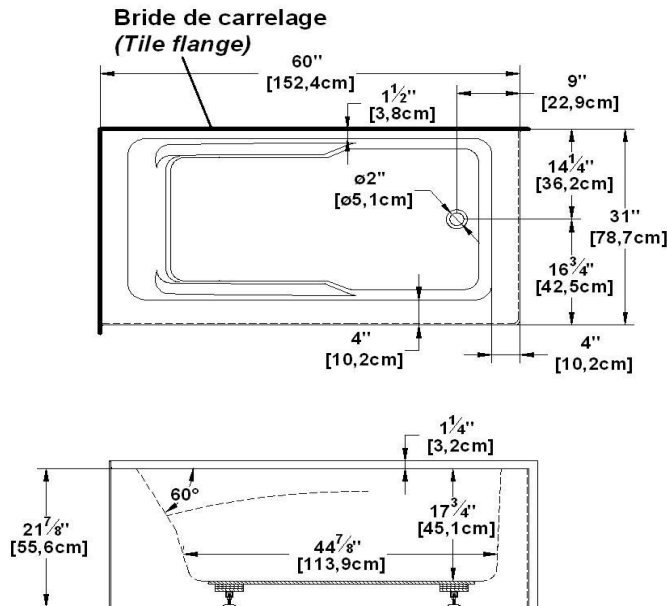

Suite 6031 R-SFR - Right hand drain, 2 Skirts (Front and Right)

Product code : **SU6031R-SFR**

Draft revision : **20170320140000**

External dimensions : **60" x 31" x 22" [152,4 cm x 78,7 cm x 55,9 cm]**

Series : **freestand**

Seats : **1**

Lumbar support : **yes**

Arm rests : **yes**

Low-profile available : **no**

Draft and specs

Specifications	
Capacity :	40 IMP Gal. / 52,2 US Gal. / 181,8 liters
AeroMassage™ :	40 Easy Clean™ air jets
Super AeroMassage™ :	AeroMassage™ + 12 Easy Clean™ air jets
Dynamic Turbo™ :	unavailable
Comfort Air™ :	40 Easy Clean™ air jets
Characteristics :	2 integrated skirts

Remarks	
*all measures have a precision of ± 1/4" (0,63cm)	
*internal dimensions taken at 4" (10cm) from bath bottom	
*capacity is measured by filling the soaker to 1-1/2" under the overflow