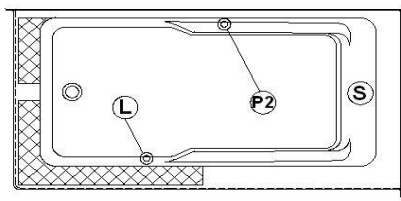

**Suite 6031 L-SFL - Left hand drain, 2 Skirts (Front and Left)**

Product code : **SU6031L-SFL**

Draft revision : **20170320140000**

External dimensions : **60" x 31" x 22" [152,4 cm x 78,7 cm x 55,9 cm]**

Remarks	
*all measures have a precision of ± 1/4" (0,63cm)	
*internal dimensions taken at 4" (10cm) from bath bottom	
*capacity is measured by filling the soaker to 1-1/2" under the overflow	

**Options and installation**