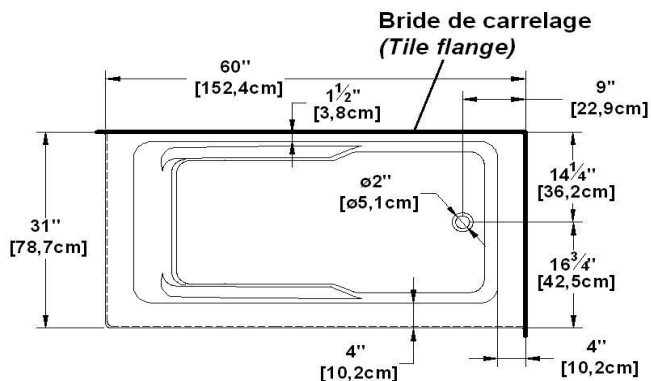

Suite 6031 R-SFL - Right hand drain, 2 Skirts (Front and Left)

Product code : **SU6031R-SFL**

Draft revision : **20170320140000**

External dimensions : **60" x 31" x 22" [152,4 cm x 78,7 cm x 55,9 cm]**

Series : **freestand**

Seats : **1**

Lumbar support : **yes**

Arm rests : **yes**

Low-profile available : **no**

Draft and specs