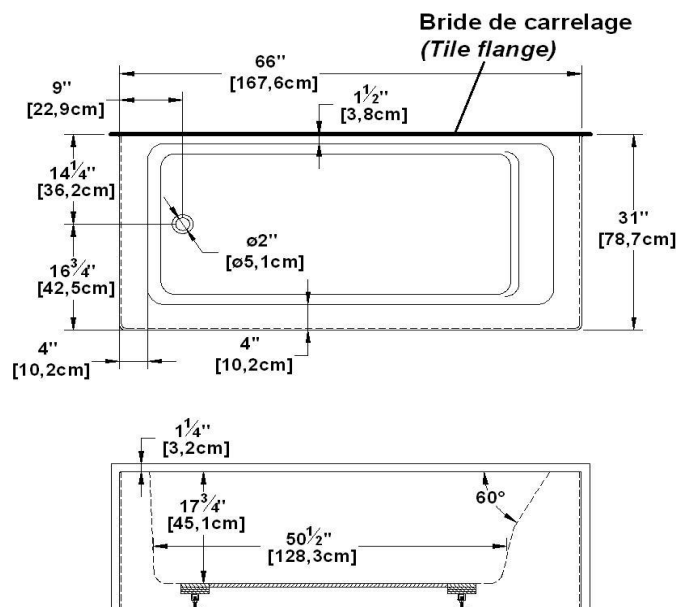

Loft 6631 L-SFLR - Left hand drain, 3 Skirts (Front, Left and Right)

Product code : **LO6631L-SFLR**

Draft revision : **20170320140000**

External dimensions : **66" x 31" x 22" [167,6 cm x 78,7 cm x 55,9 cm]**

Series : **freestand**

Seats : **1**

Lowbar support : **yes**

Arm rests : **no**

Low-profile available : **no**

Draft and specs

Specifications	
Capacity :	46 IMP Gal. / 60,0 US Gal. / 209,1 liters
AeroMassage™ :	40 Easy Clean™ air jets
Super AeroMassage™ :	AeroMassage™ + 12 Easy Clean™ air jets
Dynamic Turbo™ :	unavailable
Comfort Air™ :	40 Easy Clean™ air jets
Characteristics :	3 integrated skirts

Remarks	
*all measures have a precision of ± 1/4" (0,63cm)	
*internal dimensions taken at 4" (10cm) from bath bottom	
*capacity is measured by filling the soaker to 1-1/2" under the overflow	

Options and installation