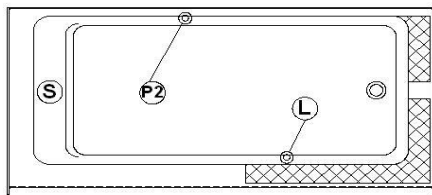

Options and installation

accessories and decorative lines positions are approximative

Additional(s) note(s) :

Integrated acrylic tile flanges. If system, delivered with keypad not installed. Available in white only. Only one handle can be factory installed.

Legend			
(S)	Blower	(L)	Chromotherapy light
(P1)	Pump	(P2)	Grab bar
(C)	Keypad		
Recommended faucets drilling location*			
Deck cut-out line			-----

Available models	
Model	Availability
Soaker alone	✓
Comfort Air™	✓
AeroMassage™	✓
Super AeroMassage™	✓
Dynamic Turbo™ (not available in the U.S.)	
Dynamic Turbo™ + AeroMassage™	
Dynamic Turbo™ + Super AeroMassage™	

Available recommended options	
Front skirt :	
Recommended drain : <i>WOCO14 (chrome finish)</i>	
Tile flanges : <i>Included on sides without skirt</i>	
Remote control** : <i>available</i>	
**Floating	

*It is possible to install the faucets elsewhere on the product. The installer must verify that there are no piping or wires before drilling.

IMPORTANT NOTE : Specifications, dimensions and models are subject to change.

Visit our website <http://www.oceania-attitude.com> to access up-to-date dimensions and informations. In all cases, information on the website is the most up-to-date. Dimensions may vary slightly. To ensure proper fit, measurements must be taken on the product directly.

Head office

591, avenue des Entreprises
Thetford Mines, Quebec
CANADA G6H 4B2

Phone numbers

No-charge : 1-877-332-4224
Fax : 1-866-460-4334

Internet

Web : <http://www.oceania-attitude.com>
Email : info@oceanibaths.com