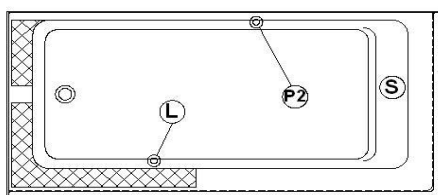

Options and installation

accessories and decorative lines positions are approximative

Additional(s) note(s) :

Integrated acrylic tile flanges. If system, delivered with keypad not installed. Available in white only. When ordered with AeroMassage™ or Super AeroMassage™, blower must be remote mounted. Only one handle can be factory installed.

Legend		
(S)	Blower	(L) Chromotherapy light
(P1)	Pump	(P2) Grab bar
(C)	Keypad	
[X]	Recommended faucets drilling location*	
Deck cut-out line - - - - -		

Available models	
Model	Availability
Soaker alone	✓
Comfort Air™	✓
AeroMassage™	✓
Super AeroMassage™	✓
Dynamic Turbo™ (not available in the U.S.)	
Dynamic Turbo™ + AeroMassage™	
Dynamic Turbo™ + Super AeroMassage™	

Available recommended options	
Front skirt :	
Recommended drain : <i>WOCOSBS14 (chrome finish)</i>	
Tile flanges : <i>Included on sides without skirt</i>	
Remote control** : <i>available</i>	
**Floating	

*It is possible to install the faucets elsewhere on the product. The installer must verify that there are no piping or wires before drilling.

IMPORTANT NOTE : Specifications, dimensions and models are subject to change.

Visit our website <http://www.oceania-attitude.com> to access up-to-date dimensions and informations. In all cases, information on the website is the most up-to-date. Dimensions may vary slightly. To ensure proper fit, measurements must be taken on the product directly.

Head office

591, avenue des Entreprises
Thetford Mines, Quebec
CANADA G6H 4B2

Phone numbers

No-charge : 1-877-332-4224
Fax : 1-866-460-4334

Internet

Web : <http://www.oceania-attitude.com>
Email : info@oceaniabaths.com