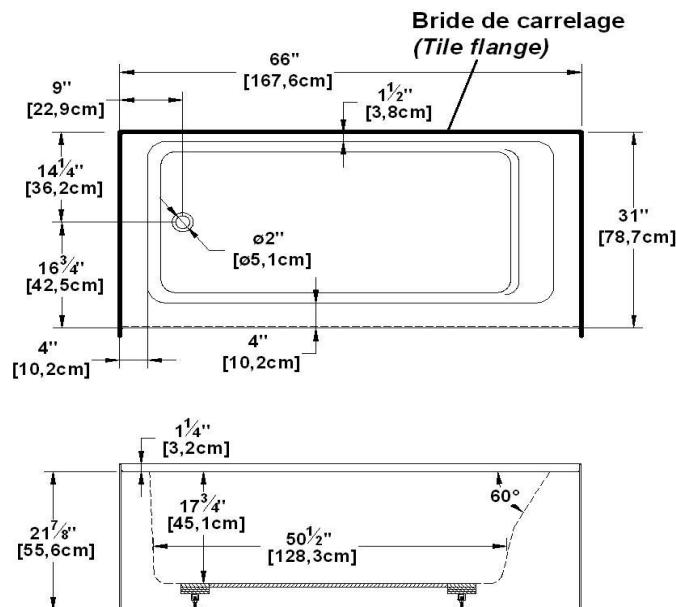

Loft 6631 L-SF - Left hand drain, 1 Skirt (Front)

Product code : **LO6631L-SF**

Draft revision : **20170320140000**

External dimensions : **66" x 31" x 22" [167,6 cm x 78,7 cm x 55,9 cm]**

Series : **freestand**

Seats : **1**

Lowbar support : **yes**

Arm rests : **no**

Low-profile available : **no**

Draft and specs

Specifications	
Capacity :	46 IMP Gal. / 60,0 US Gal. / 209,1 liters
AeroMassage™ :	40 Easy Clean™ air jets
Super AeroMassage™ :	AeroMassage™ + 12 Easy Clean™ air jets
Dynamic Turbo™ :	unavailable
Comfort Air™ :	40 Easy Clean™ air jets
Characteristics :	1 integrated skirt

Remarks	
*all measures have a precision of ± 1/4" (0,63cm)	
*internal dimensions taken at 4" (10cm) from bath bottom	
*capacity is measured by filling the soaker to 1-1/2" under the overflow