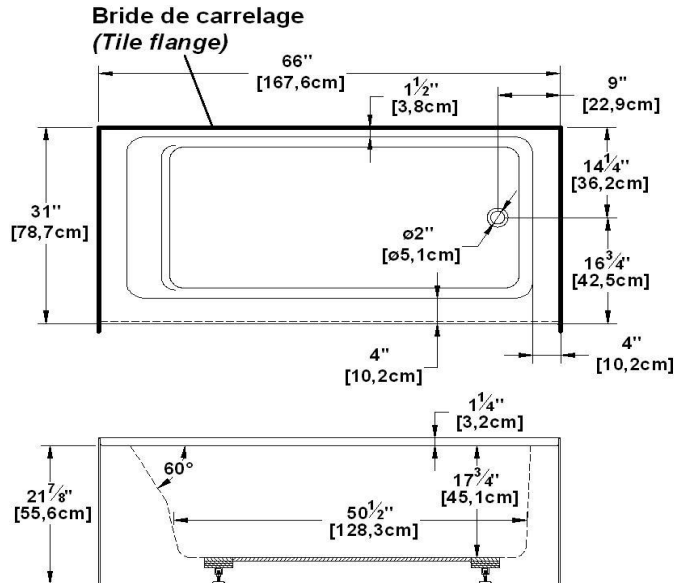

Loft 6631 R-SF - Right hand drain, 1 Skirt (Front)

Product code : **LO6631R-SF**

Draft revision : **20170320140000**

External dimensions : **66" x 31" x 22" [167,6 cm x 78,7 cm x 55,9 cm]**

Series : **freestand**

Seats : **1**

Lumbar support : **yes**

Arm rests : **no**

Low-profile available : **no**

Draft and specs

Specifications	
Capacity :	46 IMP Gal. / 60,0 US Gal. / 209,1 liters
AeroMassage™ :	40 Easy Clean™ air jets
Super AeroMassage™ :	AeroMassage™ + 12 Easy Clean™ air jets
Dynamic Turbo™ :	unavailable
Comfort Air™ :	40 Easy Clean™ air jets
Characteristics :	1 integrated skirt

Remarks	
*all measures have a precision of ± 1/4" (0,63cm)	
*internal dimensions taken at 4" (10cm) from bath bottom	
*capacity is measured by filling the soaker to 1-1/2" under the overflow