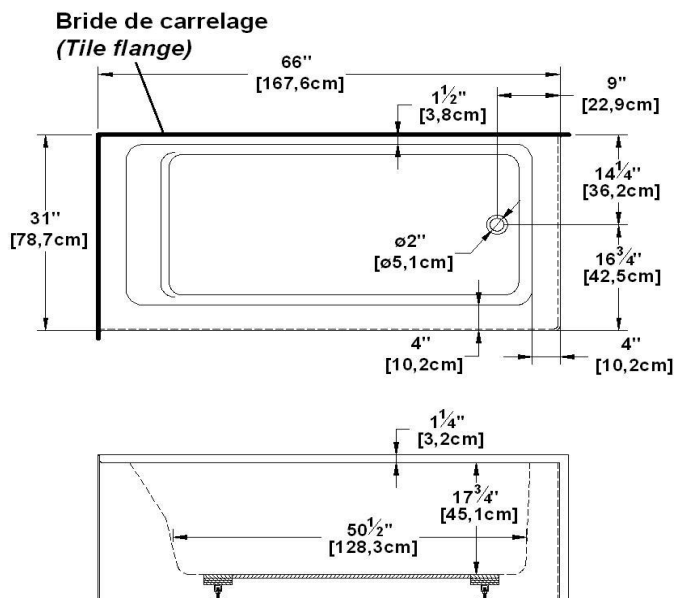

Loft 6631 R-SFR - Right hand drain, 2 Skirts (Front and Right)

Product code : **LO6631R-SFR**

Draft revision : **20170320140000**

External dimensions : **66" x 31" x 22" [167,6 cm x 78,7 cm x 55,9 cm]**

Series : **freestand**

Seats : **1**

Lumbar support : **yes**

Arm rests : **no**

Low-profile available : **no**

Draft and specs

Specifications	
Capacity :	46 IMP Gal. / 60,0 US Gal. / 209,1 liters
AeroMassage™ :	40 Easy Clean™ air jets
Super AeroMassage™ :	AeroMassage™ + 12 Easy Clean™ air jets
Dynamic Turbo™ :	unavailable
Comfort Air™ :	40 Easy Clean™ air jets
Characteristics :	2 integrated skirts

Remarks	
*all measures have a precision of ± 1/4" (0,63cm)	
*internal dimensions taken at 4" (10cm) from bath bottom	
*capacity is measured by filling the soaker to 1-1/2" under the overflow