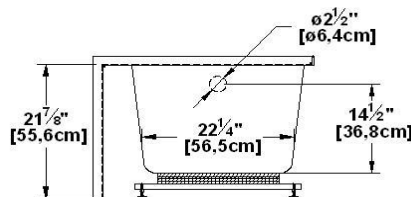

Remarks	
*all measures have a precision of ± 1/4" (0,63cm)	
*internal dimensions taken at 4" (10cm) from bath bottom	
*capacity is measured by filling the soaker to 1-1/2" under the overflow	