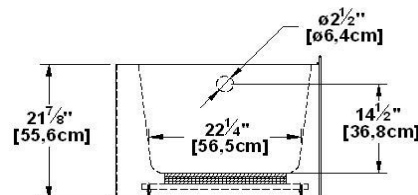

Remarks	
*all measures have a precision of ± 1/4" (0,63cm)	
*internal dimensions taken at 4" (10cm) from bath bottom	
*capacity is measured by filling the soaker to 1-1/2" under the overflow	

**Options and installation**