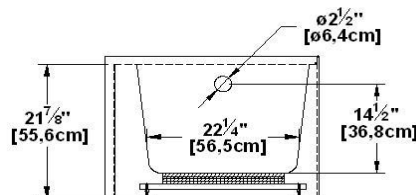

Remarks	
*all measures have a precision of ± 1/4" (0,63cm)	
*internal dimensions taken at 4" (10cm) from bath bottom	
*capacity is measured by filling the soaker to 1-1/2" under the overflow	

**Options and installation**