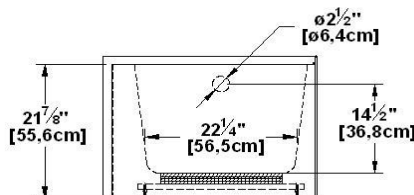

Remarks	
*all measures have a precision of ± 1/4" (0,63cm)	
*internal dimensions taken at 4" (10cm) from bath bottom	
*capacity is measured by filling the soaker to 1-1/2" under the overflow	

Draft revision : **20170320140000**

External dimensions : **66" x 31" x 22" [167,6 cm x 78,7 cm x 55,9 cm]**

Series : **freestand**

Seats : **1**

Lumbar support : **yes**

Arm rests : **no**

Low-profile available : **no**

Remarks	
*all measures have a precision of ± 1/4" (0,63cm)	
*internal dimensions taken at 4" (10cm) from bath bottom	
*capacity is measured by filling the soaker to 1-1/2" under the overflow	

**Options and installation**