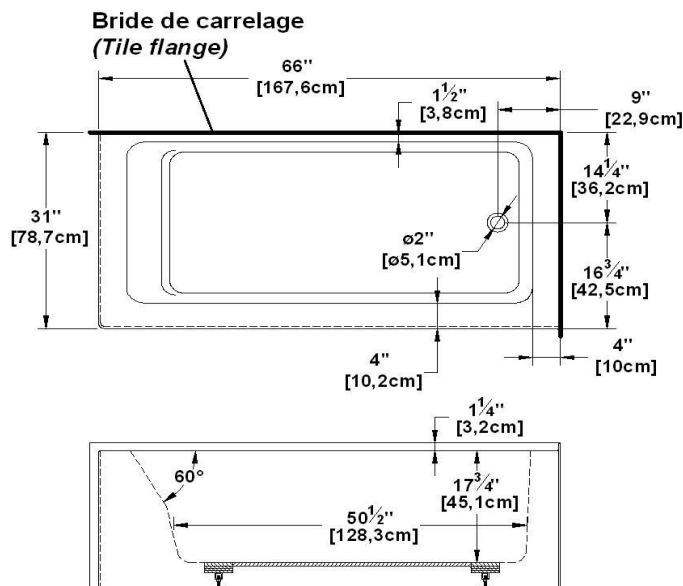

Loft 6631 R-SFL - Right hand drain, 2 Skirts (Front and Left)

Product code : **LO6631R-SFL**

Draft revision : **20170320140000**

External dimensions : **66" x 31" x 22" [167,6 cm x 78,7 cm x 55,9 cm]**

Series : **freestand**

Seats : **1**

Low-back support : **yes**

Arm rests : **no**

Low-profile available : **no**

Draft and specs

Specifications	
Capacity :	46 IMP Gal. / 60,0 US Gal. / 209,1 liters
AeroMassage™ :	40 Easy Clean™ air jets
Super AeroMassage™ :	AeroMassage™ + 12 Easy Clean™ air jets
Dynamic Turbo™ :	unavailable
Comfort Air™ :	40 Easy Clean™ air jets
Characteristics :	2 integrated skirts

Remarks	
*all measures have a precision of ± 1/4" (0,63cm)	
*internal dimensions taken at 4" (10cm) from bath bottom	
*capacity is measured by filling the soaker to 1-1/2" under the overflow