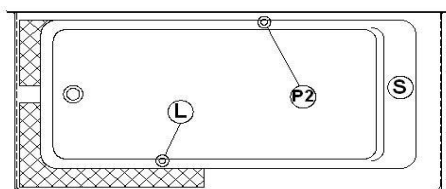

accessories and decorative lines positions are approximative

Additional(s) note(s) :

Integrated acrylic tile flanges. If system, delivered with keypad not installed. Available in white only. When ordered with AeroMassage™ or Super AeroMassage™, blower must be remote mounted. Only one handle can be factory installed.

Legend			
(S)	Blower	(L)	Chromotherapy light
(P1)	Pump	(P2)	Grab bar
(C)	Keypad		
Recommended faucets drilling location*			
Deck cut-out line			

Available models	
Model	Availability
Soaker alone	✓
Comfort Air™	✓
AeroMassage™	✓
Super AeroMassage™	✓
Dynamic Turbo™ (not available in the U.S.)	
Dynamic Turbo™ + AeroMassage™	
Dynamic Turbo™ + Super AeroMassage™	

Available recommended options	
Front skirt :	
Recommended drain : <i>WOCOSBS14 (chrome finish)</i>	
Tile flanges : <i>Included on sides without skirt</i>	
Remote control** : <i>available</i>	
**Floating	

*It is possible to install the faucets elsewhere on the product. The installer must verify that there are no piping or wires before drilling.

IMPORTANT NOTE : Specifications, dimensions and models are subject to change.

Visit our website <http://www.oceania-attitude.com> to access up-to-date dimensions and informations. In all cases, information on the website is the most up-to-date. Dimensions may vary slightly. To ensure proper fit, measurements must be taken on the product directly.

Head office

591, avenue des Entreprises
Thetford Mines, Quebec
CANADA G6H 4B2

Phone numbers

No-charge : 1-877-332-4224
Fax : 1-866-460-4334

Internet

Web : <http://www.oceania-attitude.com>
Email : info@oceaniabaths.com