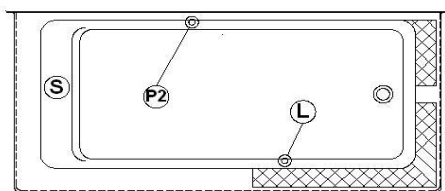

Options and installation

accessories and decorative lines positions are approximative

Additional(s) note(s) :

Integrated acrylic tile flanges. If system, delivered with keypad not installed. Available in white only. When ordered with AeroMassage™ or Super AeroMassage™, blower must be remote mounted. Only one handle can be factory installed.

Legend			
(S)	Blower	(L)	Chromotherapy light
(P1)	Pump	(P2)	Grab bar
(C)	Keypad		
Recommended faucets drilling location*			
Deck cut-out line			

Available models	
Model	Availability
Soaker alone	✓
Comfort Air™	✓
AeroMassage™	✓
Super AeroMassage™	✓
Dynamic Turbo™ (not available in the U.S.)	
Dynamic Turbo™ + AeroMassage™	
Dynamic Turbo™ + Super AeroMassage™	

Available recommended options	
Front skirt :	
Recommended drain : <i>WOCOSBS14 (chrome finish)</i>	
Tile flanges : <i>Included on sides without skirt</i>	
Remote control** : <i>available</i>	
**Floating	

*It is possible to install the faucets elsewhere on the product. The installer must verify that there are no piping or wires before drilling.

IMPORTANT NOTE : Specifications, dimensions and models are subject to change.

Visit our website <http://www.oceania-attitude.com> to access up-to-date dimensions and informations. In all cases, information on the website is the most up-to-date. Dimensions may vary slightly. To ensure proper fit, measurements must be taken on the product directly.

Head office

591, avenue des Entreprises
Thetford Mines, Quebec
CANADA G6H 4B2

Phone numbers

No-charge : 1-877-332-4224
Fax : 1-866-460-4334

Internet

Web : <http://www.oceania-attitude.com>
Email : info@oceaniabaths.com