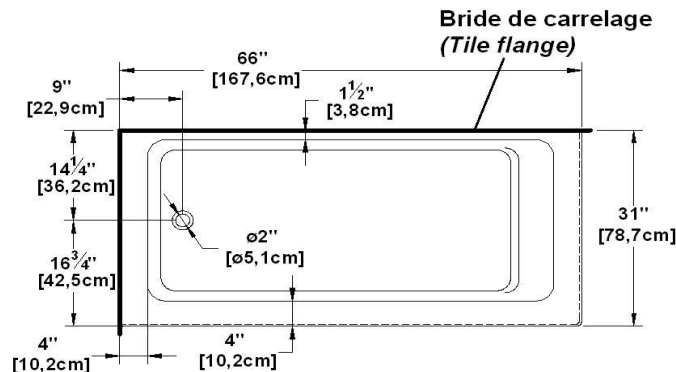

Loft 6631 L-SFR - Left hand drain, 2 Skirts (Front and Right)

Product code : **LO6631L-SFR**

Draft revision : **20170320140000**

External dimensions : **66" x 31" x 22" [167,6 cm x 78,7 cm x 55,9 cm]**

Series : **freestand**

Seats : **1**

lumbar support : **yes**

Arm rests : **no**

Low-profile available : **no**

Draft and specs