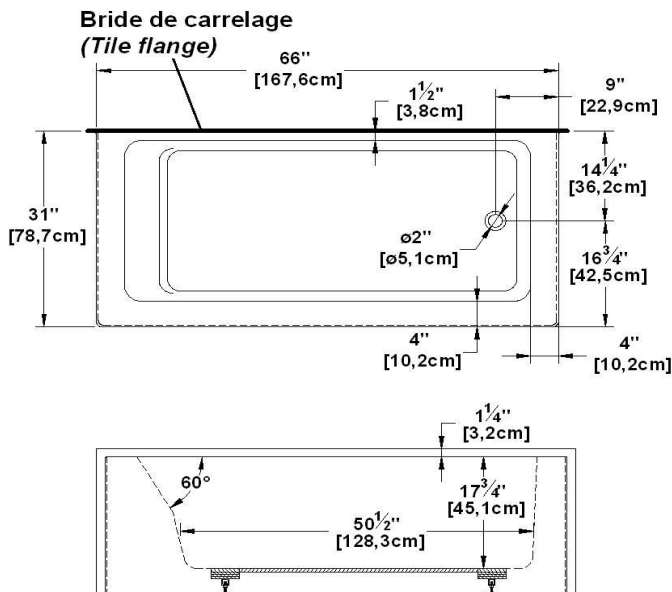

Loft 6631 R-SFLR - Right hand drain, 3 Skirts (Front, Left and Right)

Product code : **LO6631R-SFLR**

Draft revision : **20170320140000**

External dimensions : **66" x 31" x 22" [167,6 cm x 78,7 cm x 55,9 cm]**

Series : **freestand**

Seats : **1**

Lumbar support : **yes**

Arm rests : **no**

Low-profile available : **no**

Draft and specs

Specifications	
Capacity :	46 IMP Gal. / 60,0 US Gal. / 209,1 liters
AeroMassage™ :	40 Easy Clean™ air jets
Super AeroMassage™ :	AeroMassage™ + 12 Easy Clean™ air jets
Dynamic Turbo™ :	unavailable
Comfort Air™ :	40 Easy Clean™ air jets
Characteristics :	3 integrated skirts

Remarks	
*all measures have a precision of ± 1/4" (0,63cm)	
*internal dimensions taken at 4" (10cm) from bath bottom	
*capacity is measured by filling the soaker to 1-1/2" under the overflow