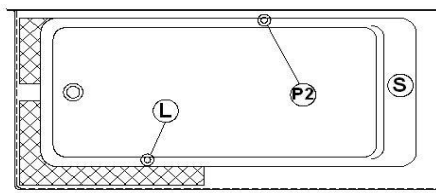

accessories and decorative lines positions are approximative

Additional(s) note(s) :

Integrated acrylic tile flanges. If system, delivered with keypad not installed. Available in white only. When ordered with AeroMassage™ or Super AeroMassage™, blower must be remote mounted. Only one handle can be factory installed.

Legend		
(S)	Blower	(L) Chromotherapy light
(P1)	Pump	(P2) Grab bar
(C)	Keypad	
(X)	Recommended faucets drilling location*	
Deck cut-out line - - - - -		

Available models	
Model	Availability
Soaker alone	✓
Comfort Air™	✓
AeroMassage™	✓
Super AeroMassage™	✓
Dynamic Turbo™ (not available in the U.S.)	
Dynamic Turbo™ + AeroMassage™	
Dynamic Turbo™ + Super AeroMassage™	

Available recommended options	
Front skirt :	
Recommended drain : <i>WOCOSBS14 (chrome finish)</i>	
Tile flanges : <i>Included on sides without skirt</i>	
Remote control** : <i>available</i>	
**Floating	

*It is possible to install the faucets elsewhere on the product. The installer must verify that there are no piping or wires before drilling.

IMPORTANT NOTE : Specifications, dimensions and models are subject to change.

Visit our website <http://www.oceania-attitude.com> to access up-to-date dimensions and informations. In all cases, information on the website is the most up-to-date. Dimensions may vary slightly. To ensure proper fit, measurements must be taken on the product directly.

Head office

591, avenue des Entreprises
Thetford Mines, Quebec
CANADA G6H 4B2

Phone numbers

No-charge : 1-877-332-4224
Fax : 1-866-460-4334

Internet

Web : <http://www.oceania-attitude.com>
Email : info@oceanibaths.com