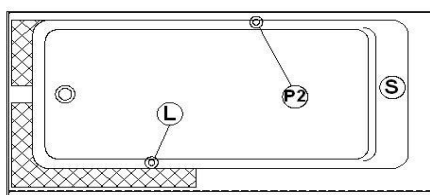

Options and installation

accessories and decorative lines positions are approximative

Additional(s) note(s) :

Integrated acrylic tile flanges. If system, delivered with keypad not installed. Available in white only. Only one handle can be factory installed.

Legend			
(S)	Blower	(L)	Chromotherapy light
(P1)	Pump	(P2)	Grab bar
(C)	Keypad		
Recommended faucets drilling location*			
Deck cut-out line			-----

Available models	
Model	Availability
Soaker alone	✓
Comfort Air™	✓
AeroMassage™	✓
Super AeroMassage™	✓
Dynamic Turbo™ (not available in the U.S.)	
Dynamic Turbo™ + AeroMassage™	
Dynamic Turbo™ + Super AeroMassage™	

Available recommended options	
Front skirt :	
Recommended drain : <i>WOCO14 (chrome finish)</i>	
Tile flanges : <i>Included on sides without skirt</i>	
Remote control** : <i>available</i>	
**Floating	

*It is possible to install the faucets elsewhere on the product. The installer must verify that there are no piping or wires before drilling.

IMPORTANT NOTE : Specifications, dimensions and models are subject to change.

Visit our website <http://www.oceania-attitude.com> to access up-to-date dimensions and informations. In all cases, information on the website is the most up-to-date. Dimensions may vary slightly. To ensure proper fit, measurements must be taken on the product directly.

Head office

591, avenue des Entreprises
Thetford Mines, Quebec
CANADA G6H 4B2

Phone numbers

No-charge : 1-877-332-4224
Fax : 1-866-460-4334

Internet

Web : <http://www.oceania-attitude.com>
Email : info@oceaniabaths.com