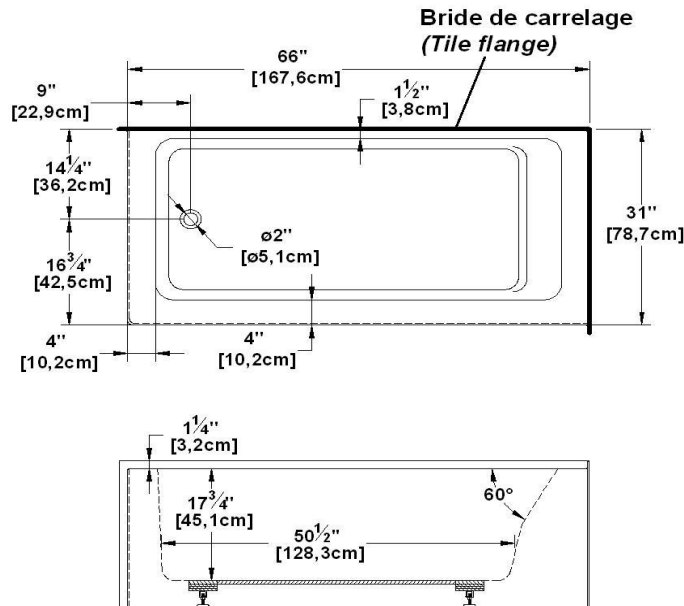

Loft 6631 L-SFL - Left hand drain, 2 Skirts (Front and Left)

Product code : **LO6631L-SFL**

Draft revision : **20170320140000**

External dimensions : **66" x 31" x 22" [167,6 cm x 78,7 cm x 55,9 cm]**

Series : **freestand**

Seats : **1**

Lowbar support : **yes**

Arm rests : **no**

Low-profile available : **no**

Draft and specs

Specifications	
Capacity :	46 IMP Gal. / 60,0 US Gal. / 209,1 liters
AeroMassage™ :	40 Easy Clean™ air jets
Super AeroMassage™ :	AeroMassage™ + 12 Easy Clean™ air jets
Dynamic Turbo™ :	unavailable
Comfort Air™ :	40 Easy Clean™ air jets
Characteristics :	2 integrated skirts

Remarks	
*all measures have a precision of ± 1/4" (0,63cm)	
*internal dimensions taken at 4" (10cm) from bath bottom	
*capacity is measured by filling the soaker to 1-1/2" under the overflow	

Options and installation