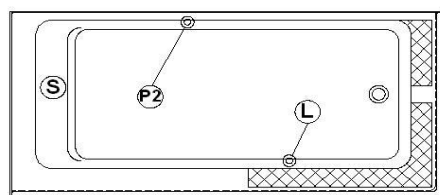

Remarks	
*all measures have a precision of ± 1/4" (0,63cm)	
*internal dimensions taken at 4" (10cm) from bath bottom	
*capacity is measured by filling the soaker to 1-1/2" under the overflow	

**Options and installation**