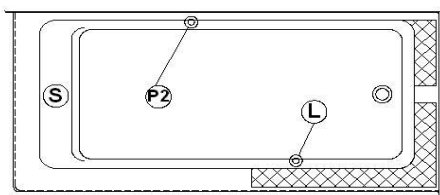

Options and installation

accessories and decorative lines positions are approximative

Additional(s) note(s) :

Integrated acrylic tile flanges. If system, delivered with keypad not installed. Available in white only. When ordered with AeroMassage™ or Super AeroMassage™, blower must be remote mounted. Only one handle can be factory installed.

Legend			
(S)	Blower	(L)	Chromotherapy light
(P1)	Pump	(P2)	Grab bar
(C)	Keypad		
Recommended faucets drilling location*			
Deck cut-out line			-----

Available models	
Model	Availability
Soaker alone	✓
Comfort Air™	✓
AeroMassage™	✓
Super AeroMassage™	✓
Dynamic Turbo™ (not available in the U.S.)	
Dynamic Turbo™ + AeroMassage™	
Dynamic Turbo™ + Super AeroMassage™	

Available recommended options	
Front skirt :	
Recommended drain : <i>WOCOSBS14 (chrome finish)</i>	
Tile flanges : <i>Included on sides without skirt</i>	
Remote control** : <i>available</i>	
**Floating	

*It is possible to install the faucets elsewhere on the product. The installer must verify that there are no piping or wires before drilling.

IMPORTANT NOTE : Specifications, dimensions and models are subject to change.

Visit our website <http://www.oceania-attitude.com> to access up-to-date dimensions and informations. In all cases, information on the website is the most up-to-date. Dimensions may vary slightly. To ensure proper fit, measurements must be taken on the product directly.

Head office

591, avenue des Entreprises
Thetford Mines, Quebec
CANADA G6H 4B2

Phone numbers

No-charge : 1-877-332-4224
Fax : 1-866-460-4334

Internet

Web : <http://www.oceania-attitude.com>
Email : info@oceaniabaths.com