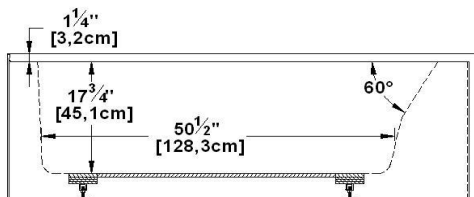

Loft 6631 L-SFR - Left hand drain, 2 Skirts (Front and Right)

Product code : **LO6631L-SFR**

Draft revision : **20170320140000**

External dimensions : **66" x 31" x 22" [167,6 cm x 78,7 cm x 55,9 cm]**

Series : **freestand**

Seats : **1**

lumbar support : **yes**

Arm rests : **no**

Low-profile available : **no**

Draft and specs