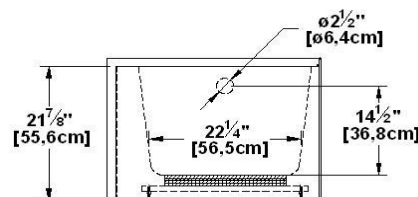

Draft revision : **20170320140000**

External dimensions : **66" x 31" x 22" [167,6 cm x 78,7 cm x 55,9 cm]**

Series : **freestand**

Seats : **1**

Lumbar support : **yes**

Arm rests : **no**

Low-profile available : **no**

**Loft 6631 L-SFR - Left hand drain, 2 Skirts (Front and Right)**

Product code : **LO6631L-SFR**

Draft revision : **20170320140000**

External dimensions : **66" x 31" x 22" [167,6 cm x 78,7 cm x 55,9 cm]**

Remarks	
*all measures have a precision of ± 1/4" (0,63cm)	
*internal dimensions taken at 4" (10cm) from bath bottom	
*capacity is measured by filling the soaker to 1-1/2" under the overflow	

**Options and installation**