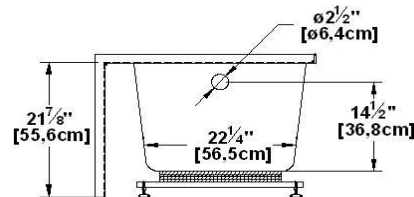

Remarks	
*all measures have a precision of ± 1/4" (0,63cm)	
*internal dimensions taken at 4" (10cm) from bath bottom	
*capacity is measured by filling the soaker to 1-1/2" under the overflow	