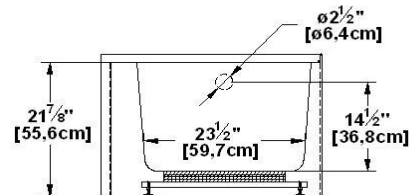

Remarks	
*all measures have a precision of ± 1/4" (0,63cm)	
*internal dimensions taken at 4" (10cm) from bath bottom	
*capacity is measured by filling the soaker to 1-1/2" under the overflow	

Options and installation

Loft 6031 L-SFL - Left hand drain, 2 Skirts (Front and Left)

Product code : **LO6031L-SFL**

Draft revision : **20170320140000**

External dimensions : **60" x 31" x 22" [152,4 cm x 78,7 cm x 55,9 cm]**

Series : **freestand**

Remarks	
<i>*all measures have a precision of ± 1/4" (0,63cm)</i>	
<i>*internal dimensions taken at 4" (10cm) from bath bottom</i>	
<i>*capacity is measured by filling the soaker to 1-1/2" under the overflow</i>	