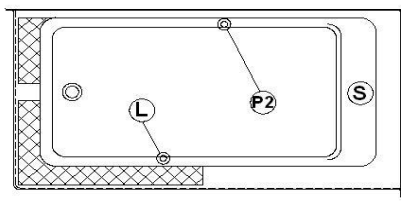

Options and installation

accessories and decorative lines positions are approximative

Additional(s) note(s) :

Integrated acrylic tile flanges. If system, delivered with keypad not installed. Available in white only. When ordered with AeroMassage™ or Super AeroMassage™, blower must be remote mounted. Only one handle can be factory installed.

Legend		
(S)	Blower	(L) Chromotherapy light
(P1)	Pump	(P2) Grab bar
(C)	Keypad	
Recommended faucets drilling location*		
Deck cut-out line		

Available models	
Model	Availability
Soaker alone	✓
Comfort Air™	✓
AeroMassage™	✓
Super AeroMassage™	✓
Dynamic Turbo™ (not available in the U.S.)	
Dynamic Turbo™ + AeroMassage™	
Dynamic Turbo™ + Super AeroMassage™	

Available recommended options	
Front skirt :	
Recommended drain : <i>WOCOSBS14 (chrome finish)</i>	
Tile flanges : <i>Included on sides without skirt</i>	
Remote control** : <i>available</i>	
**Floating	

*It is possible to install the faucets elsewhere on the product. The installer must verify that there are no piping or wires before drilling.

IMPORTANT NOTE : Specifications, dimensions and models are subject to change.

Visit our website <http://www.oceania-attitude.com> to access up-to-date dimensions and informations. In all cases, information on the website is the most up-to-date. Dimensions may vary slightly. To ensure proper fit, measurements must be taken on the product directly.

Head office

591, avenue des Entreprises
Thetford Mines, Quebec
CANADA G6H 4B2

Phone numbers

No-charge : 1-877-332-4224
Fax : 1-866-460-4334

Internet

Web : <http://www.oceania-attitude.com>
Email : info@oceaniabaths.com