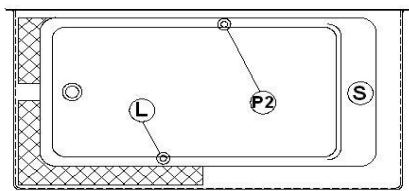

Options and installation

accessories and decorative lines positions are approximative

Additional(s) note(s) :

Integrated acrylic tile flanges. If system, delivered with keypad not installed. Available in white only. When ordered with AeroMassage™ or Super AeroMassage™, blower must be remote mounted. Only one handle can be factory installed.

Legend			
(S)	Blower	(L)	Chromotherapy light
(P1)	Pump	(P2)	Grab bar
(C)	Keypad		
Recommended faucets drilling location*			
Deck cut-out line			

Available models	
Model	Availability
Soaker alone	✓
Comfort Air™	✓
AeroMassage™	✓
Super AeroMassage™	✓
Dynamic Turbo™ (not available in the U.S.)	
Dynamic Turbo™ + AeroMassage™	
Dynamic Turbo™ + Super AeroMassage™	

Available recommended options	
Front skirt :	
Recommended drain : <i>WOCOSBS14 (chrome finish)</i>	
Tile flanges : <i>Included on sides without skirt</i>	
Remote control** : <i>available</i>	
**Floating	

*It is possible to install the faucets elsewhere on the product. The installer must verify that there are no piping or wires before drilling.

IMPORTANT NOTE : Specifications, dimensions and models are subject to change.

Visit our website <http://www.oceania-attitude.com> to access up-to-date dimensions and informations. In all cases, information on the website is the most up-to-date. Dimensions may vary slightly. To ensure proper fit, measurements must be taken on the product directly.

Head office

591, avenue des Entreprises
Thetford Mines, Quebec
CANADA G6H 4B2

Phone numbers

No-charge : 1-877-332-4224
Fax : 1-866-460-4334

Internet

Web : <http://www.oceania-attitude.com>
Email : info@oceaniabaths.com