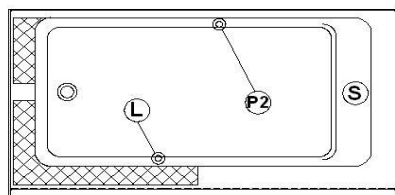

Options and installation

accessories and decorative lines positions are approximative

Additional(s) note(s) :

Integrated acrylic tile flanges. If system, delivered with keypad not installed. Available in white only. Only one handle can be factory installed.

Legend			
(S)	Blower	(L)	Chromotherapy light
(P1)	Pump	(P2)	Grab bar
(C)	Keypad		
Recommended faucets drilling location*			
Deck cut-out line			

Available models	
Model	Availability
Soaker alone	✓
Comfort Air™	✓
AeroMassage™	✓
Super AeroMassage™	✓
Dynamic Turbo™ (not available in the U.S.)	
Dynamic Turbo™ + AeroMassage™	
Dynamic Turbo™ + Super AeroMassage™	

Available recommended options	
Front skirt :	
Recommended drain : <i>WOCO14 (chrome finish)</i>	
Tile flanges : <i>Included on sides without skirt</i>	
Remote control** : <i>available</i>	
**Floating	

*It is possible to install the faucets elsewhere on the product. The installer must verify that there are no piping or wires before drilling.

IMPORTANT NOTE : Specifications, dimensions and models are subject to change.

Visit our website <http://www.oceania-attitude.com> to access up-to-date dimensions and informations. In all cases, information on the website is the most up-to-date. Dimensions may vary slightly. To ensure proper fit, measurements must be taken on the product directly.

Head office

591, avenue des Entreprises
Thetford Mines, Quebec
CANADA G6H 4B2

Phone numbers

No-charge : 1-877-332-4224
Fax : 1-866-460-4334

Internet

Web : <http://www.oceania-attitude.com>
Email : info@oceaniabaths.com