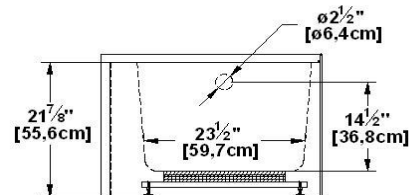

Remarks	
*all measures have a precision of ± 1/4" (0,63cm)	
*internal dimensions taken at 4" (10cm) from bath bottom	
*capacity is measured by filling the soaker to 1-1/2" under the overflow	

Options and installation