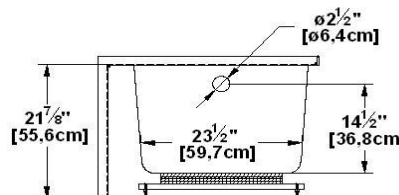

Seats : **1**

Lumbar support : **yes**

Arm rests : **no**

Low-profile available : **no**

Draft and specs

Specifications	
Capacity :	42 IMP Gal. / 54,8 US Gal. / 190,9 liters
AeroMassage™ :	40 Easy Clean™ air jets
Super AeroMassage™ :	AeroMassage™ + 12 Easy Clean™ air jets
Dynamic Turbo™ :	unavailable
Comfort Air™ :	40 Easy Clean™ air jets
Characteristics :	1 integrated skirt

Remarks	
*all measures have a precision of ± 1/4" (0,63cm)	
*internal dimensions taken at 4" (10cm) from bath bottom	
*capacity is measured by filling the soaker to 1-1/2" under the overflow	

Options and installation