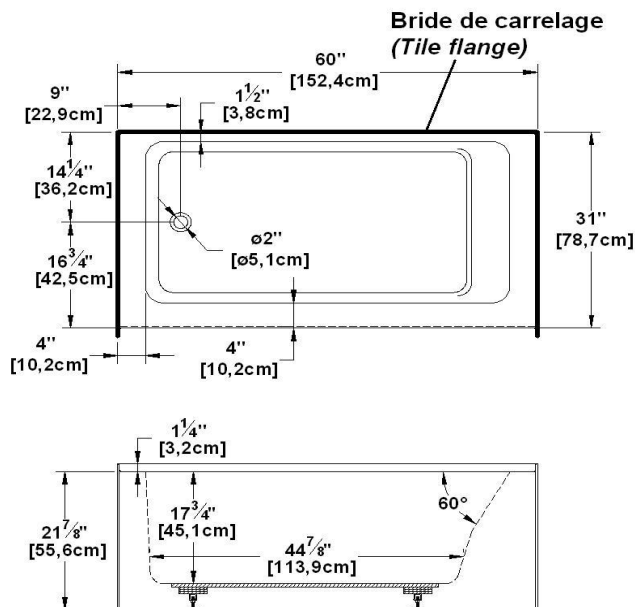

Loft 6031 L-SF - Left hand drain, 1 Skirt (Front)

Product code : **LO6031L-SF**

Draft revision : **20170320140000**

External dimensions : **60" x 31" x 22" [152,4 cm x 78,7 cm x 55,9 cm]**

Series : **freestand**

Seats : **1**

Lowbar support : **yes**

Arm rests : **no**

Low-profile available : **no**

Draft and specs

Specifications	
Capacity :	42 IMP Gal. / 54,8 US Gal. / 190,9 liters
AeroMassage™ :	40 Easy Clean™ air jets
Super AeroMassage™ :	AeroMassage™ + 12 Easy Clean™ air jets
Dynamic Turbo™ :	unavailable
Comfort Air™ :	40 Easy Clean™ air jets
Characteristics :	1 integrated skirt

Remarks	
*all measures have a precision of ± 1/4" (0,63cm)	
*internal dimensions taken at 4" (10cm) from bath bottom	
*capacity is measured by filling the soaker to 1-1/2" under the overflow