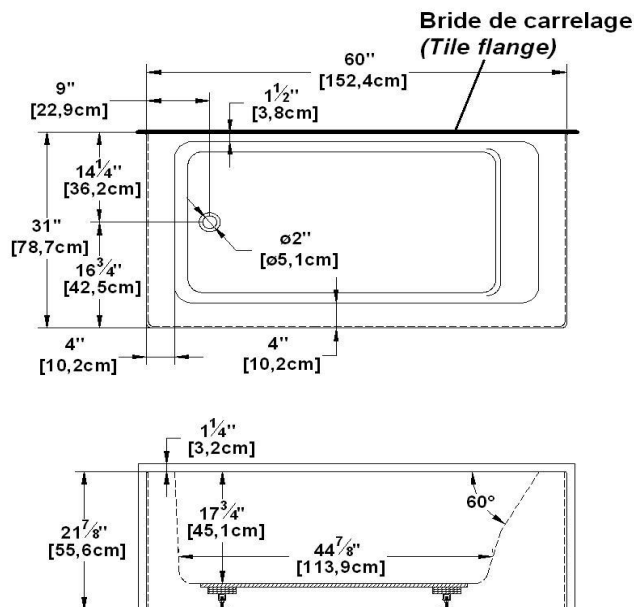

Loft 6031 L-SFLR - Left hand drain, 3 Skirts (Front, Left and Right)

Product code : **LO6031L-SFLR**

Draft revision : **20170320140000**

External dimensions : **60" x 31" x 22" [152,4 cm x 78,7 cm x 55,9 cm]**

Series : **freestand**

Seats : **1**

Lowbar support : **yes**

Arm rests : **no**

Low-profile available : **no**

Draft and specs