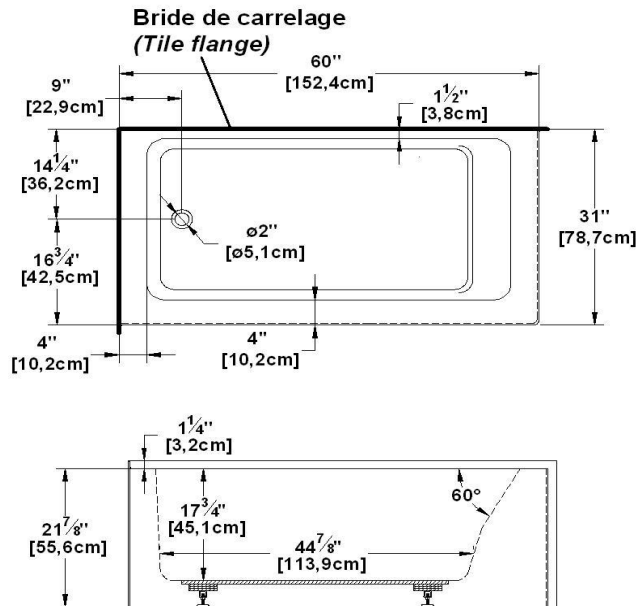

Loft 6031 L-SFR - Left hand drain, 2 Skirts (Front and Right)

Product code : **LO6031L-SFR**

Draft revision : **20170320140000**

External dimensions : **60" x 31" x 22" [152,4 cm x 78,7 cm x 55,9 cm]**

Series : **freestand**

Seats : **1**

Lowbar support : **yes**

Arm rests : **no**

Low-profile available : **no**

Draft and specs