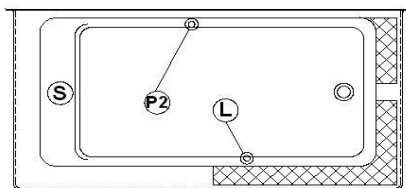

Options and installation

accessories and decorative lines positions are approximative

Additional(s) note(s) :

Integrated acrylic tile flanges. If system, delivered with keypad not installed. Available in white only. When ordered with AeroMassage™ or Super AeroMassage™, blower must be remote mounted. Only one handle can be factory installed.

Legend			
(S)	Blower	(L)	Chromotherapy light
(P1)	Pump	(P2)	Grab bar
(C)	Keypad		
Recommended faucets drilling location*			
Deck cut-out line			

Available models	
Model	Availability
Soaker alone	✓
Comfort Air™	✓
AeroMassage™	✓
Super AeroMassage™	✓
Dynamic Turbo™ (not available in the U.S.)	
Dynamic Turbo™ + AeroMassage™	
Dynamic Turbo™ + Super AeroMassage™	

Available recommended options	
Front skirt :	
Recommended drain : <i>WOCOSBS14 (chrome finish)</i>	
Tile flanges : <i>Included on sides without skirt</i>	
Remote control** : <i>available</i>	
**Floating	

*It is possible to install the faucets elsewhere on the product. The installer must verify that there are no piping or wires before drilling.

IMPORTANT NOTE : Specifications, dimensions and models are subject to change.

Visit our website <http://www.oceania-attitude.com> to access up-to-date dimensions and informations. In all cases, information on the website is the most up-to-date. Dimensions may vary slightly. To ensure proper fit, measurements must be taken on the product directly.

Head office

591, avenue des Entreprises
Thetford Mines, Quebec
CANADA G6H 4B2

Phone numbers

No-charge : 1-877-332-4224
Fax : 1-866-460-4334

Internet

Web : <http://www.oceania-attitude.com>
Email : info@oceanibaths.com