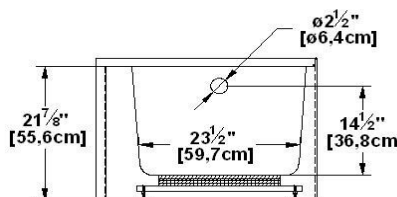

Remarks	
*all measures have a precision of ± 1/4" (0,63cm)	
*internal dimensions taken at 4" (10cm) from bath bottom	
*capacity is measured by filling the soaker to 1-1/2" under the overflow	

Options and installation

Loft 6031 R-SFL - Right hand drain, 2 Skirts (Front and Left)

Product code : **LO6031R-SFL**

Draft revision : **20170320140000**

External dimensions : **60" x 31" x 22" [152,4 cm x 78,7 cm x 55,9 cm]**

Series : **freestand**