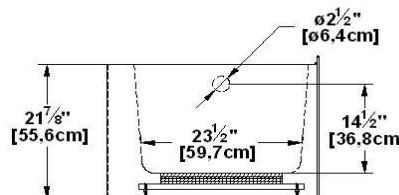

Loft 6031 L-SFLR - Left hand drain, 3 Skirts (Front, Left and Right)

Product code : **LO6031L-SFLR**

Draft revision : **20170320140000**

External dimensions : **60" x 31" x 22" [152,4 cm x 78,7 cm x 55,9 cm]**

Series : **freestand**

Seats : **1**

Lowbar support : **yes**

Arm rests : **no**

Low-profile available : **no**

Draft and specs

Specifications	
Capacity :	42 IMP Gal. / 54,8 US Gal. / 190,9 liters
AeroMassage™ :	40 Easy Clean™ air jets
Super AeroMassage™ :	AeroMassage™ + 12 Easy Clean™ air jets
Dynamic Turbo™ :	unavailable
Comfort Air™ :	40 Easy Clean™ air jets
Characteristics :	3 integrated skirts

Remarks	
*all measures have a precision of ± 1/4" (0,63cm)	
*internal dimensions taken at 4" (10cm) from bath bottom	
*capacity is measured by filling the soaker to 1-1/2" under the overflow	

Options and installation