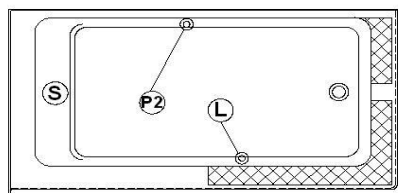

Loft 6031 R-SFR - Right hand drain, 2 Skirts (Front and Right)

Product code : **LO6031R-SFR**

Draft revision : **20170320140000**

External dimensions : **60" x 31" x 22" [152,4 cm x 78,7 cm x 55,9 cm]**

Series : **freestand**

Remarks	
*all measures have a precision of ± 1/4" (0,63cm)	
*internal dimensions taken at 4" (10cm) from bath bottom	
*capacity is measured by filling the soaker to 1-1/2" under the overflow	

Options and installation