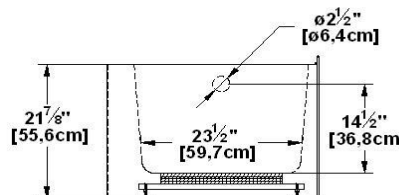

Remarks	
<i>*all measures have a precision of ± 1/4" (0,63cm)</i>	
<i>*internal dimensions taken at 4" (10cm) from bath bottom</i>	
<i>*capacity is measured by filling the soaker to 1-1/2" under the overflow</i>	