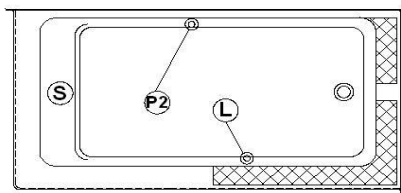

Loft 6031 R-SFL - Right hand drain, 2 Skirts (Front and Left)

Product code : **LO6031R-SFL**

Draft revision : **20170320140000**

External dimensions : **60" x 31" x 22" [152,4 cm x 78,7 cm x 55,9 cm]**

Series : **freestand**

Seats : **1**

Lumbar support : **yes**

Arm rests : **no**

Low-profile available : **no**

Draft and specs

Specifications	
Capacity :	42 IMP Gal. / 54,8 US Gal. / 190,9 liters
AeroMassage™ :	40 Easy Clean™ air jets
Super AeroMassage™ :	AeroMassage™ + 12 Easy Clean™ air jets
Dynamic Turbo™ :	unavailable
Comfort Air™ :	40 Easy Clean™ air jets
Characteristics :	2 integrated skirts

Remarks	
*all measures have a precision of ± 1/4" (0,63cm)	
*internal dimensions taken at 4" (10cm) from bath bottom	
*capacity is measured by filling the soaker to 1-1/2" under the overflow	

Options and installation