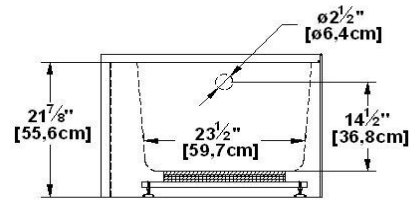

Remarks	
*all measures have a precision of ± 1/4" (0,63cm)	
*internal dimensions taken at 4" (10cm) from bath bottom	
*capacity is measured by filling the soaker to 1-1/2" under the overflow	

Options and installation

Loft 6031 L-SFR - Left hand drain, 2 Skirts (Front and Right)

Product code : **LO6031L-SFR**

Draft revision : **20170320140000**

External dimensions : **60" x 31" x 22" [152,4 cm x 78,7 cm x 55,9 cm]**

Series : **freestand**