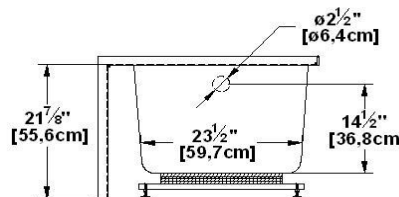

Loft 6031 L-SF - Left hand drain, 1 Skirt (Front)

Product code : **LO6031L-SF**

Draft revision : **20170320140000**

External dimensions : **60" x 31" x 22" [152,4 cm x 78,7 cm x 55,9 cm]**

Series : **freestand**

Seats : **1**

Lowbar support : **yes**

Arm rests : **no**

Low-profile available : **no**

Draft and specs

Specifications	
Capacity :	42 IMP Gal. / 54,8 US Gal. / 190,9 liters
AeroMassage™ :	40 Easy Clean™ air jets
Super AeroMassage™ :	AeroMassage™ + 12 Easy Clean™ air jets
Dynamic Turbo™ :	unavailable
Comfort Air™ :	40 Easy Clean™ air jets
Characteristics :	1 integrated skirt

Remarks	
*all measures have a precision of ± 1/4" (0,63cm)	
*internal dimensions taken at 4" (10cm) from bath bottom	
*capacity is measured by filling the soaker to 1-1/2" under the overflow	

Options and installation