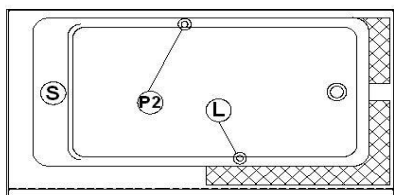

Options and installation

accessories and decorative lines positions are approximative

Additional(s) note(s) :

Integrated acrylic tile flanges. If system, delivered with keypad not installed. Available in white only. Only one handle can be factory installed.

Legend			
(S)	Blower	(L)	Chromotherapy light
(P1)	Pump	(P2)	Grab bar
(C)	Keypad		
Recommended faucets drilling location*			
Deck cut-out line			

Available models	
Model	Availability
Soaker alone	✓
Comfort Air™	✓
AeroMassage™	✓
Super AeroMassage™	✓
Dynamic Turbo™ (not available in the U.S.)	
Dynamic Turbo™ + AeroMassage™	
Dynamic Turbo™ + Super AeroMassage™	

Available recommended options	
Front skirt :	
Recommended drain : <i>WOCO14 (chrome finish)</i>	
Tile flanges : <i>Included on sides without skirt</i>	
Remote control** : <i>available</i>	
**Floating	

*It is possible to install the faucets elsewhere on the product. The installer must verify that there are no piping or wires before drilling.

IMPORTANT NOTE : Specifications, dimensions and models are subject to change.

Visit our website <http://www.oceania-attitude.com> to access up-to-date dimensions and informations. In all cases, information on the website is the most up-to-date. Dimensions may vary slightly. To ensure proper fit, measurements must be taken on the product directly.

Head office

591, avenue des Entreprises
Thetford Mines, Quebec
CANADA G6H 4B2

Phone numbers

No-charge : 1-877-332-4224
Fax : 1-866-460-4334

Internet

Web : <http://www.oceania-attitude.com>
Email : info@oceanibaths.com