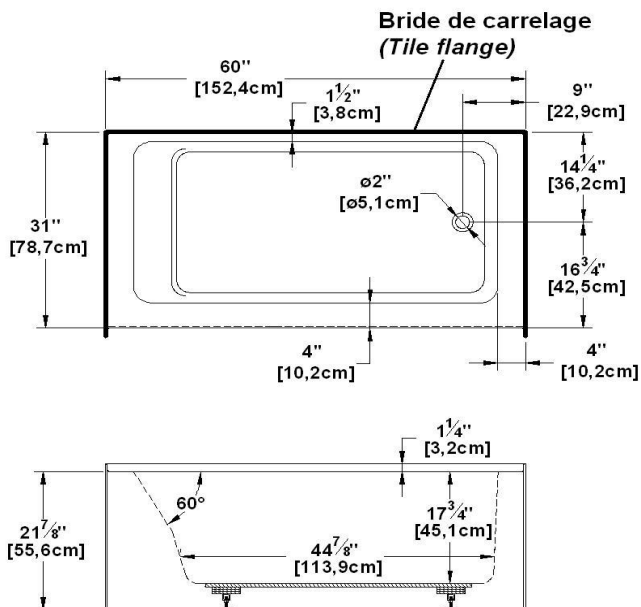

Loft 6031 R-SF - Right hand drain, 1 Skirt (Front)

Product code : **LO6031R-SF**

Draft revision : **20170320140000**

External dimensions : **60" x 31" x 22" [152,4 cm x 78,7 cm x 55,9 cm]**

Series : **freestand**

Seats : **1**

Lumbar support : **yes**

Arm rests : **no**

Low-profile available : **no**

Draft and specs

Specifications	
Capacity :	42 IMP Gal. / 54,8 US Gal. / 190,9 liters
AeroMassage™ :	40 Easy Clean™ air jets
Super AeroMassage™ :	AeroMassage™ + 12 Easy Clean™ air jets
Dynamic Turbo™ :	unavailable
Comfort Air™ :	40 Easy Clean™ air jets
Characteristics :	1 integrated skirt

Remarks	
*all measures have a precision of ± 1/4" (0,63cm)	
*internal dimensions taken at 4" (10cm) from bath bottom	
*capacity is measured by filling the soaker to 1-1/2" under the overflow