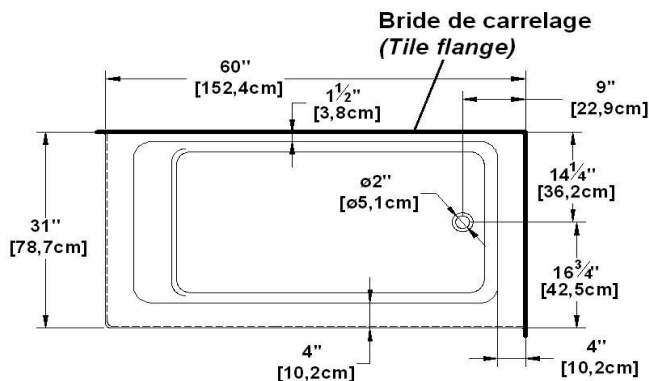

Loft 6031 R-SFL - Right hand drain, 2 Skirts (Front and Left)

Product code : **LO6031R-SFL**

Draft revision : **20170320140000**

External dimensions : **60" x 31" x 22" [152,4 cm x 78,7 cm x 55,9 cm]**

Series : **freestand**

Seats : **1**

Lumbar support : **yes**

Arm rests : **no**

Low-profile available : **no**

Draft and specs