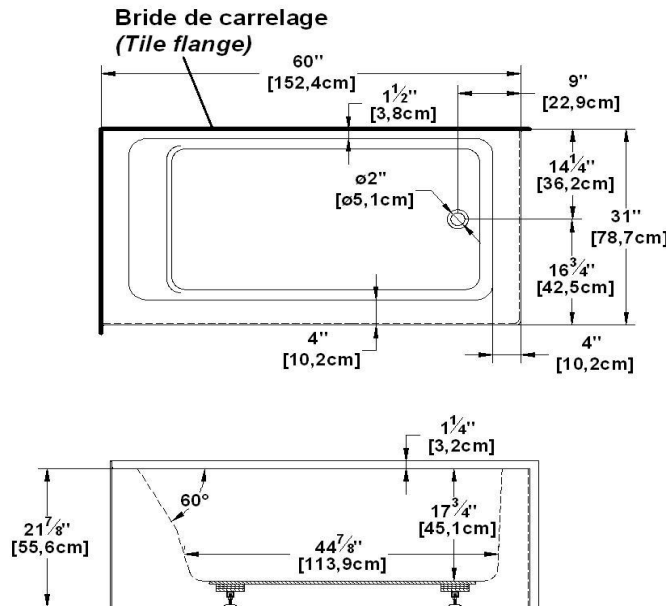

Loft 6031 R-SFR - Right hand drain, 2 Skirts (Front and Right)

Product code : **LO6031R-SFR**

Draft revision : **20170320140000**

External dimensions : **60" x 31" x 22" [152,4 cm x 78,7 cm x 55,9 cm]**

Series : **freestand**

Seats : **1**

Lumbar support : **yes**

Arm rests : **no**

Low-profile available : **no**

Draft and specs

Specifications	
Capacity :	42 IMP Gal. / 54,8 US Gal. / 190,9 liters
AeroMassage™ :	40 Easy Clean™ air jets
Super AeroMassage™ :	AeroMassage™ + 12 Easy Clean™ air jets
Dynamic Turbo™ :	unavailable
Comfort Air™ :	40 Easy Clean™ air jets
Characteristics :	2 integrated skirts

Remarks	
*all measures have a precision of ± 1/4" (0,63cm)	
*internal dimensions taken at 4" (10cm) from bath bottom	
*capacity is measured by filling the soaker to 1-1/2" under the overflow