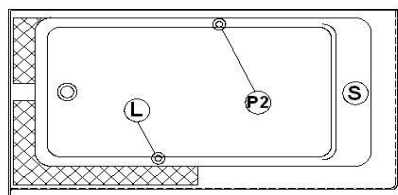

Loft 6031 L-SFR - Left hand drain, 2 Skirts (Front and Right)

Product code : **LO6031L-SFR**

Draft revision : **20170320140000**

External dimensions : **60" x 31" x 22" [152,4 cm x 78,7 cm x 55,9 cm]**

Series : **freestand**

Seats : **1**

Lowbar support : **yes**

Arm rests : **no**

Low-profile available : **no**

Draft and specs

Specifications	
Capacity :	42 IMP Gal. / 54,8 US Gal. / 190,9 liters
AeroMassage™ :	40 Easy Clean™ air jets
Super AeroMassage™ :	AeroMassage™ + 12 Easy Clean™ air jets
Dynamic Turbo™ :	unavailable
Comfort Air™ :	40 Easy Clean™ air jets
Characteristics :	2 integrated skirts

Remarks	
*all measures have a precision of ± 1/4" (0,63cm)	
*internal dimensions taken at 4" (10cm) from bath bottom	
*capacity is measured by filling the soaker to 1-1/2" under the overflow	

Options and installation