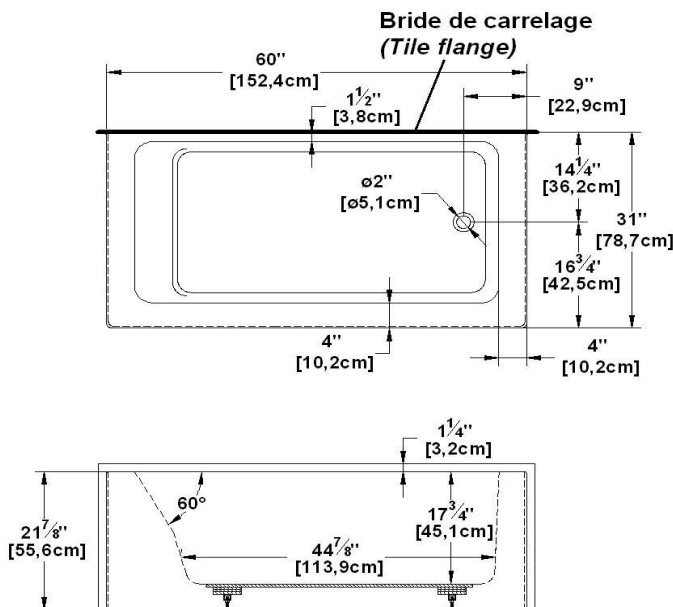

Loft 6031 R-SFLR - Right hand drain, 3 Skirts (Front, Left and Right)

Product code : **LO6031R-SFLR**

Draft revision : **20170320140000**

External dimensions : **60" x 31" x 22" [152,4 cm x 78,7 cm x 55,9 cm]**

Series : **freestand**

Seats : **1**

Lumbar support : **yes**

Arm rests : **no**

Low-profile available : **no**

Draft and specs

Specifications	
Capacity :	42 IMP Gal. / 54,8 US Gal. / 190,9 liters
AeroMassage™ :	40 Easy Clean™ air jets
Super AeroMassage™ :	AeroMassage™ + 12 Easy Clean™ air jets
Dynamic Turbo™ :	unavailable
Comfort Air™ :	40 Easy Clean™ air jets
Characteristics :	3 integrated skirts

Remarks	
<i>*all measures have a precision of ± 1/4" (0,63cm)</i>	
<i>*internal dimensions taken at 4" (10cm) from bath bottom</i>	
<i>*capacity is measured by filling the soaker to 1-1/2" under the overflow</i>