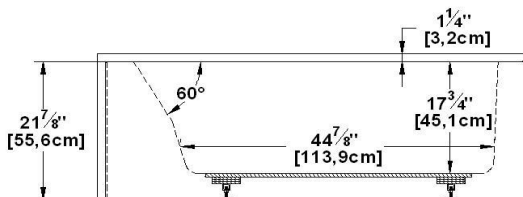

Loft 6031 R-SFL - Right hand drain, 2 Skirts (Front and Left)

Product code : **LO6031R-SFL**

Draft revision : **20170320140000**

External dimensions : **60" x 31" x 22" [152,4 cm x 78,7 cm x 55,9 cm]**

Series : **freestand**

Seats : **1**

Lumbar support : **yes**

Arm rests : **no**

Low-profile available : **no**

Draft and specs