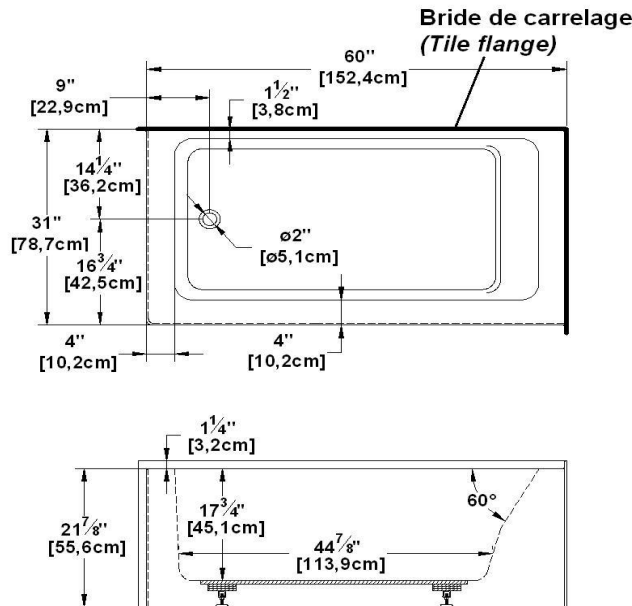

Loft 6031 L-SFL - Left hand drain, 2 Skirts (Front and Left)

Product code : **LO6031L-SFL**

Draft revision : **20170320140000**

External dimensions : **60" x 31" x 22" [152,4 cm x 78,7 cm x 55,9 cm]**

Series : **freestand**

Seats : **1**

Lowbar support : **yes**

Arm rests : **no**

Low-profile available : **no**

Draft and specs