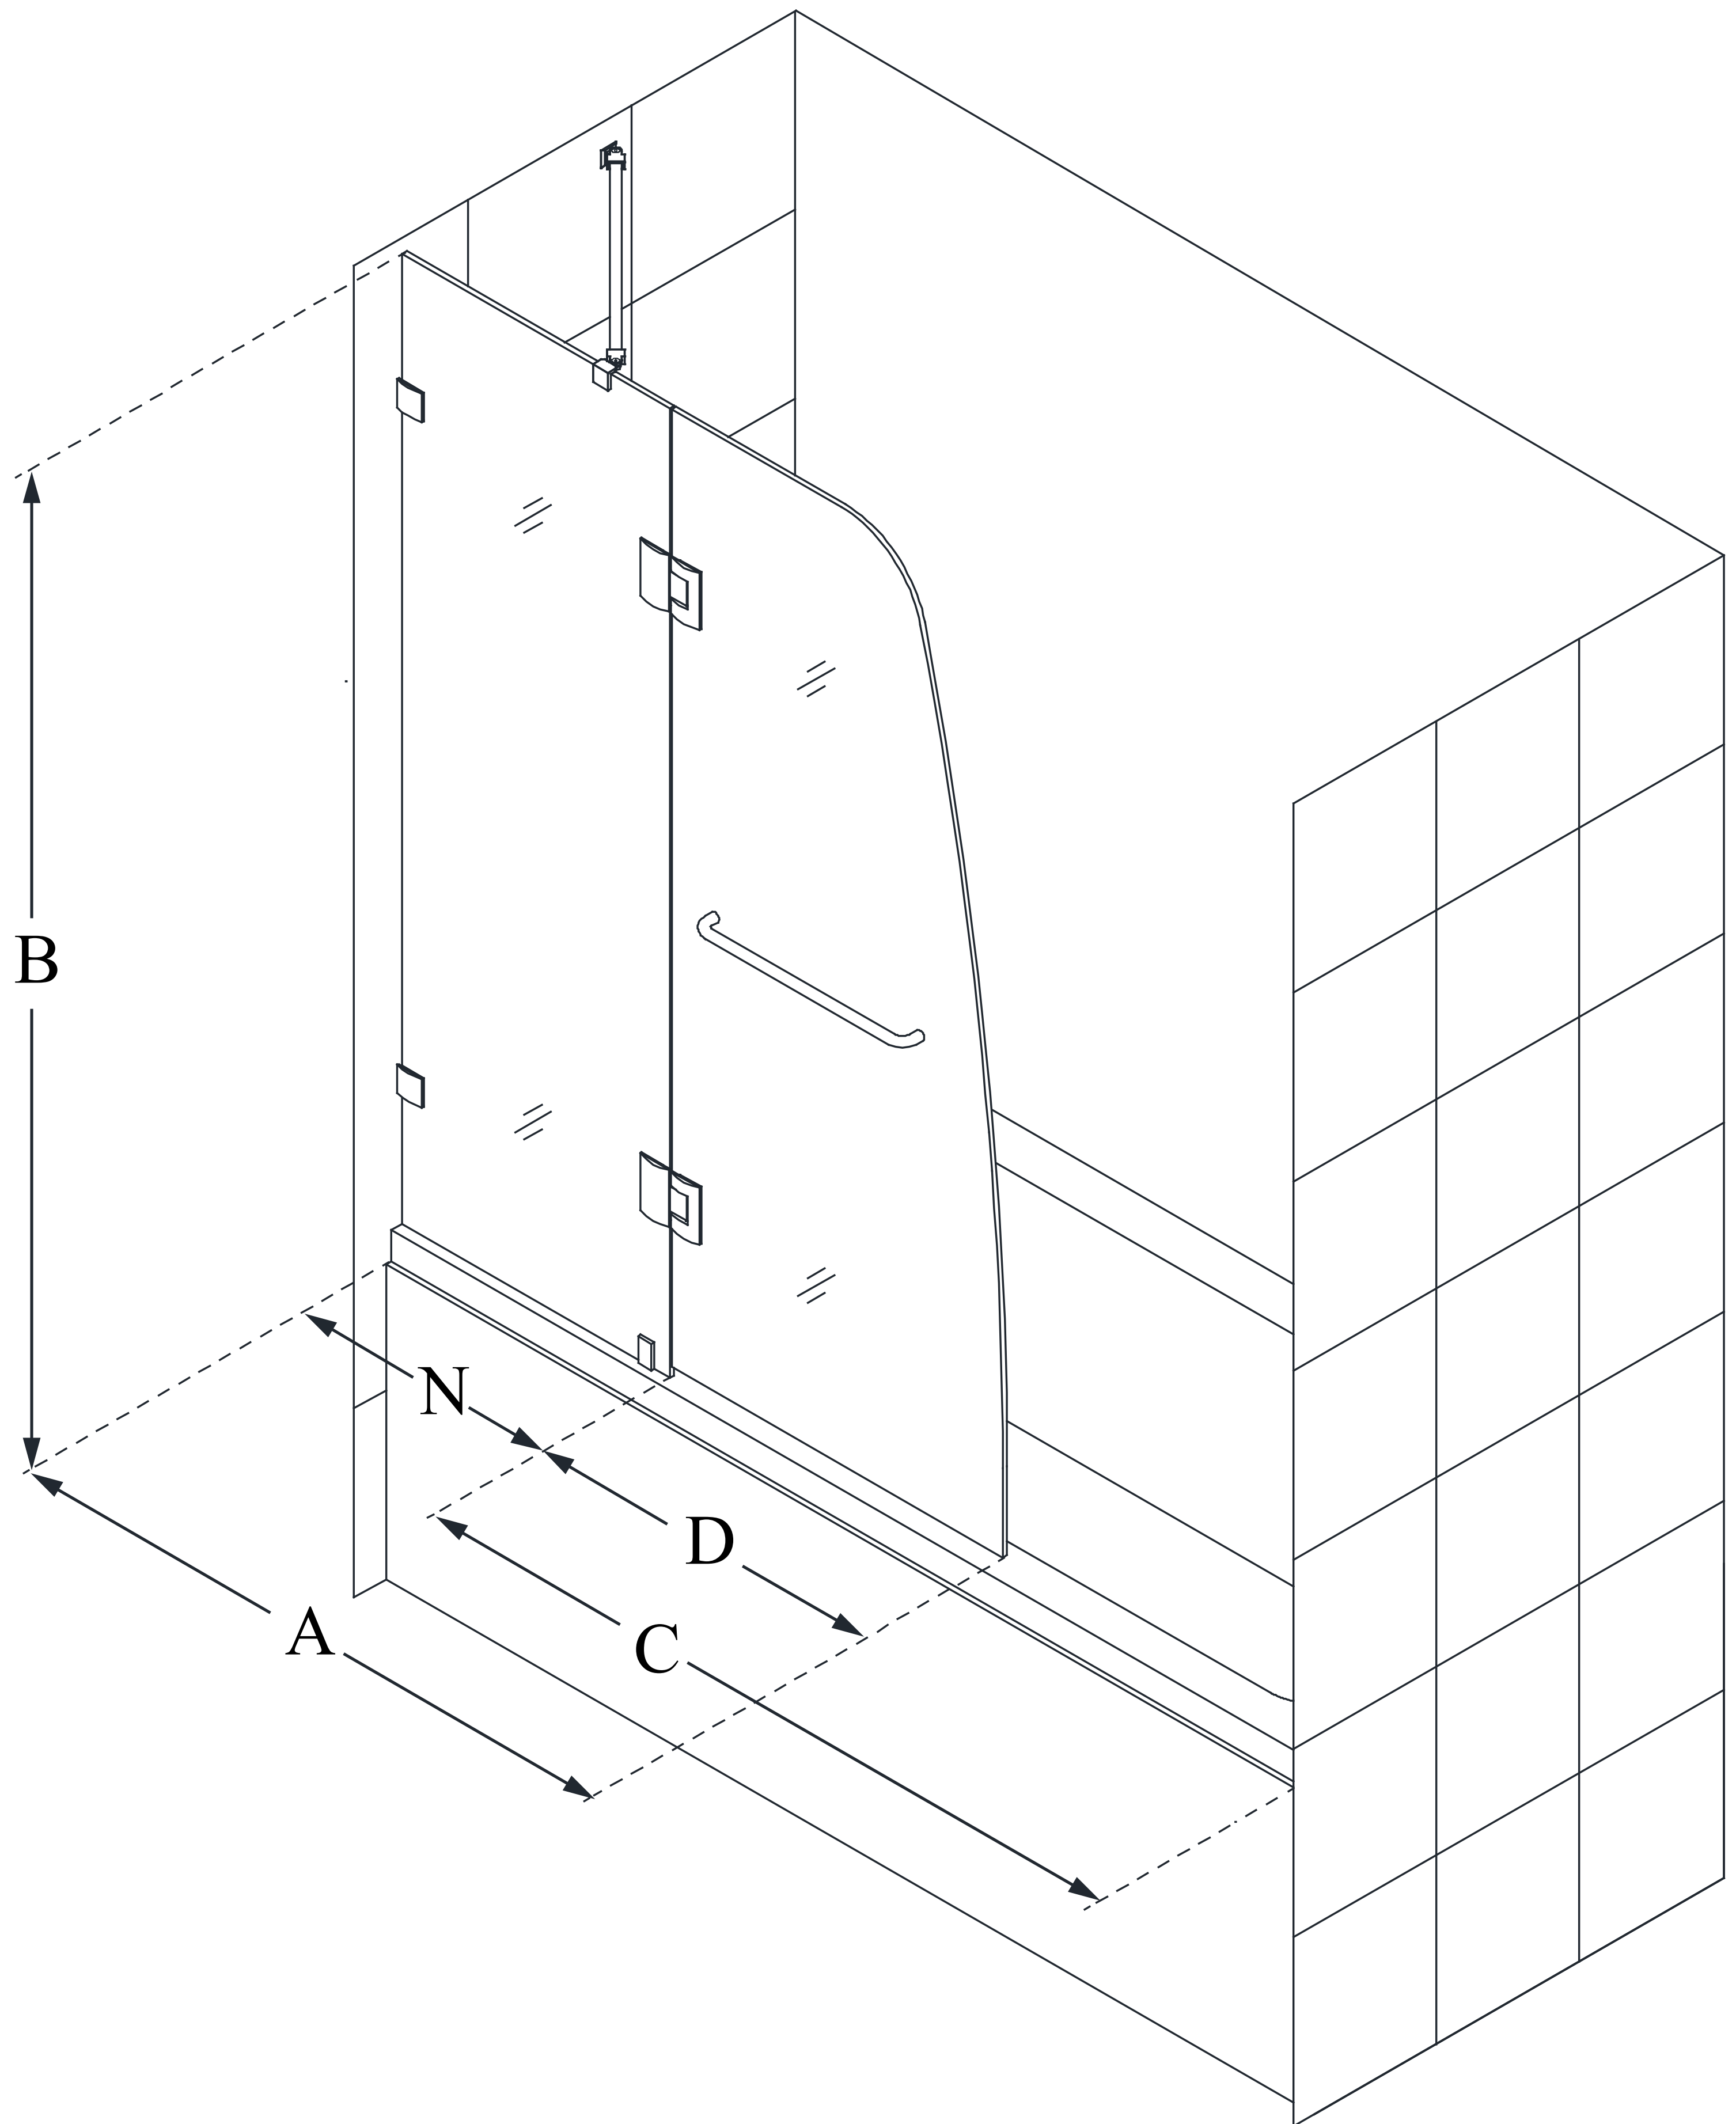

SHDR-3348588

AQUALUX

DreamLine Aqua Lux 48 in. W x 58 in. H Frameless Hinged Tub Door

SWING DOOR

CONFIGURATION DIMENSIONS:

A: 48 in.

MODEL WIDTH

B: 58 in.

MODEL HEIGHT

C: 36 in. (in a 60 in. opening)

ACCESS WIDTH

D: 23 15/16 in.

DOOR WIDTH

N: 23 7/8 in.

HINGE PANEL WIDTH

DreamLine reserves the right to update or modify the hardware or materials pictured without prior notice for the purpose of product improvement and customer satisfaction.