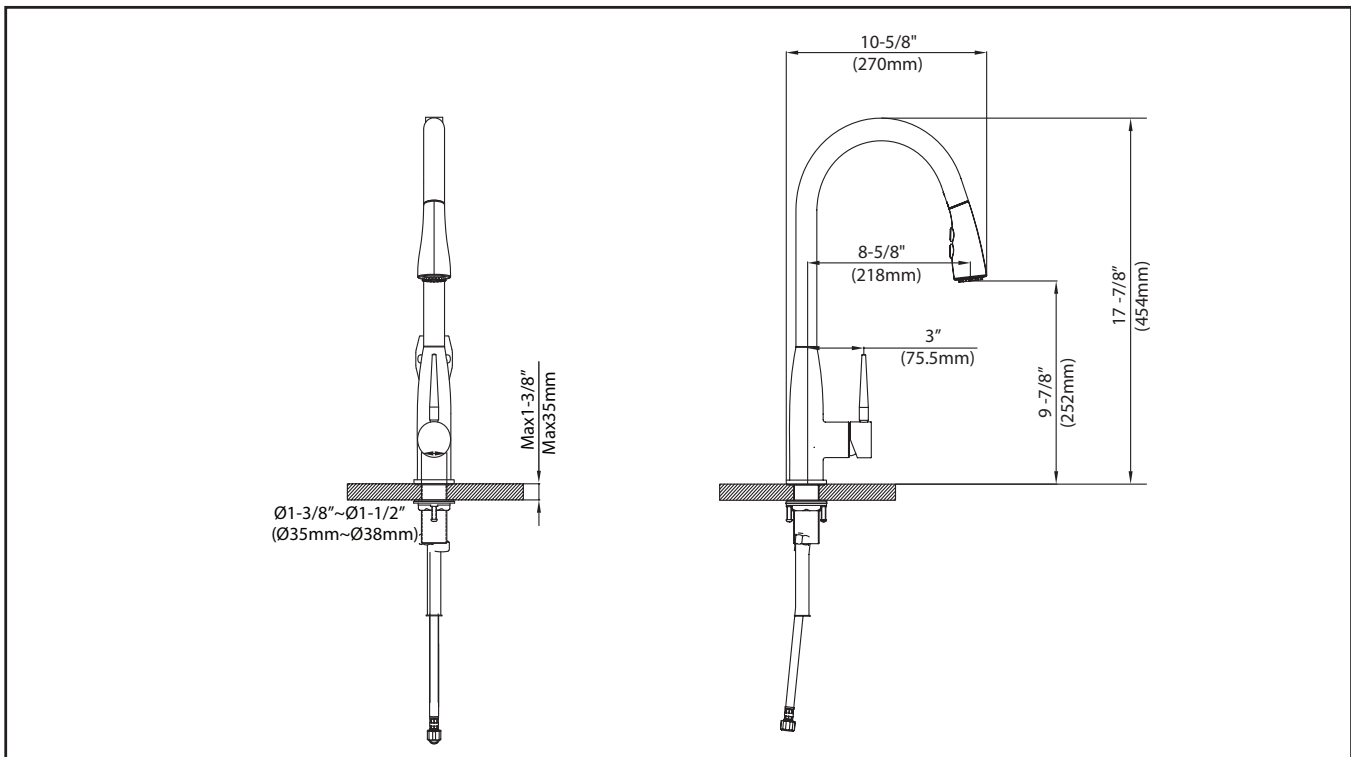

Spout

Swivel: 180
Design: Full Body
Pull Down

Sprayhead

Flow Rate: 1.75 gpm (6.6L/min) @ 60 psi
Aerator: Neoperl/1.75GPM
Name: Cache Perlator Honeycomb
Function: Spray/Stream
Nozzles: Easy Clean Rubber Nozzles
Docking: Secure

Cartridge

Brand: Kerox
Size: 35mm
Style: Lever

Mounting

Holes: 1 - 3 Holes
Type: Brass Nut

Waterlines

Type : CAE
Flexible
Connections: 3/8"
Materials: Braided Stainless Steel
Included
Factory Installed

Dimensions

Faucet Dimensions: 17 7/8" x 8 5/8" x 2 1/8"
Handle Clearance: 2 3/4"

Accessories Included

Escutcheon Plate, Weight, Hex Wrench

Kraus Limited Lifetime Warranty: See website for details www.kraususa.com

1.800.775.0703 / customerservice@kraususa.com

SPECIFICATION SHEET

Finish

- Chrome
- Stainless Steel

Material

Brass

Features

- Solid Brass Construction
- Self-Priming Pump
- Refillable from Above
- Holds up to 12 oz. of Liquid
- Pump: 2-23/32"
- Spout: 3-19/32"