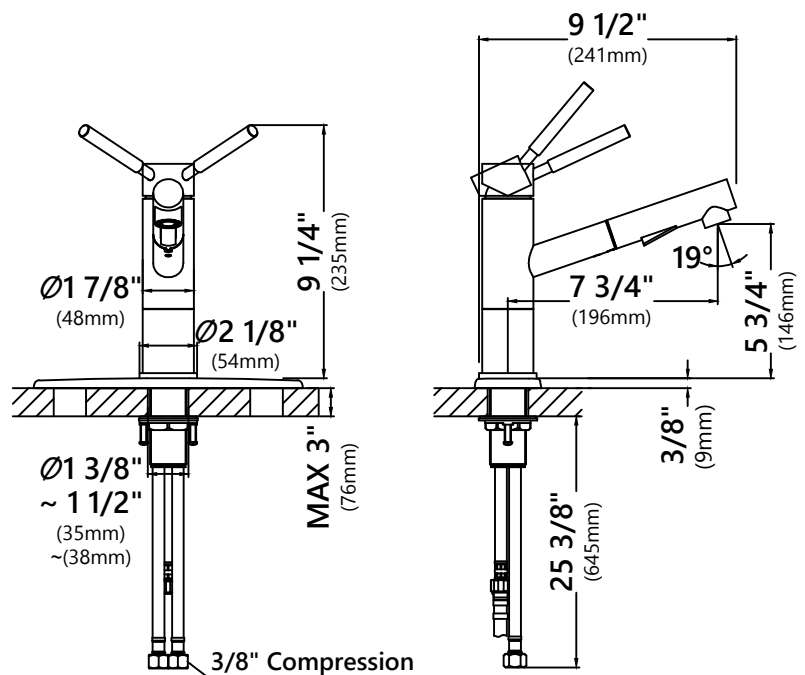

KPF-1750

Single Handle Pull Out Kitchen Faucet

Faucet Dimensions (without deck plate)

Overall Height: 9 1/4"

Overall Width: 2 1/8"

Spout Height: 5 3/4"

Spout Reach: 7 3/4"

*Deck Plate Dimensions

Overall Dimensions: 9 7/8" x 2 1/2" x 3/8"

Features

- Pull Out Faucet
- Brass Body
- ABS Sprayer
- Lead Free Brass Waterway
- 160° Swivel Spout
- Flow Rate: 1.75 gpm (6.6L/min) @ 60 psi
- Dual Function Sprayhead - Spray/Stream
- Easy Clean Silicone Nozzles
- Dome Shaped Screen Washer
- 35mm Ceramic Cartridge
- 27" Flexible Stainless Steel Waterlines
- 20 5/8" Hose Length
- Connections 3/8" Compression
- Max Countertop Thickness (without deck plate) 3"
- Max Countertop Thickness (with deck plate) 2 5/8"
- TPI of aerator in the Sprayer - M18*1

Accessories Included

- *Deck Plate
- Weight
- Hex Wrench

Available Finishes

- Stainless Steel
- Stainless and Spotless Black Onyx

CODES/STANDARDS:

Product Certification

cUPC (ASME A112.18.1/CSA B125.1)

NSF/ANSI Standard 61 and 372 certified by IAPMO

CEC, ADA

NOTE: Some Kitchen Faucets that do not have a pull out or pull down sprayer may be connected to a portable dishwasher. Pull out and pull down faucets should never be connected to portable dishwashers because potential pressure fluctuations during washing cycles cause hose ruptures or leaks.

Warranty

Kraus Limited Lifetime Warranty

see website for details www.kraususa.com

Kraus USA Customer Service

1.800.775.0703 | customerservice@kraususa.com