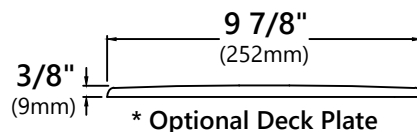

KPF-1750

Single Handle Pull Out Kitchen Faucet

Faucet Dimensions (without deck plate)

Overall Height: 9 1/4"

Overall Width: 2 1/8"

Spout Height: 5 3/4"

Spout Reach: 7 3/4"

*Deck Plate Dimensions

Overall Dimensions: 9 7/8" x 2 1/2" x 3/8"

Features

- Pull Out Faucet
- Brass Body
- ABS Sprayer
- Lead Free Brass Waterway
- 160° Swivel Spout
- Flow Rate: 1.75 gpm (6.6L/min) @ 60 psi
- Dual Function Sprayhead - Spray/Stream
- Easy Clean Silicone Nozzles
- Dome Shaped Screen Washer
- 35mm Ceramic Cartridge
- 27" Flexible Stainless Steel Waterlines
- 20 5/8" Hose Length
- Connections 3/8" Compression
- Max Countertop Thickness (without deck plate) 3"
- Max Countertop Thickness (with deck plate) 2 5/8"
- TPI of aerator in the Sprayer - M18*1

Accessories Included

- *Deck Plate
- Weight
- Hex Wrench

Available Finishes

- Stainless Steel
- Stainless and Spotless Black Onyx

CODES/STANDARDS:

Product Certification

cUPC (ASME A112.18.1/CSA B125.1)

NSF/ANSI Standard 61 and 372 certified by IAPMO

CEC, ADA

NOTE: Some Kitchen Faucets that do not have a pull out or pull down sprayer may be connected to a portable dishwasher. Pull out and pull down faucets should never be connected to portable dishwashers because potential pressure fluctuations during washing cycles cause hose ruptures or leaks.

Warranty

Kraus Limited Lifetime Warranty

see website for details www.kraususa.com

Kraus USA Customer Service

1.800.775.0703 | customerservice@kraususa.com